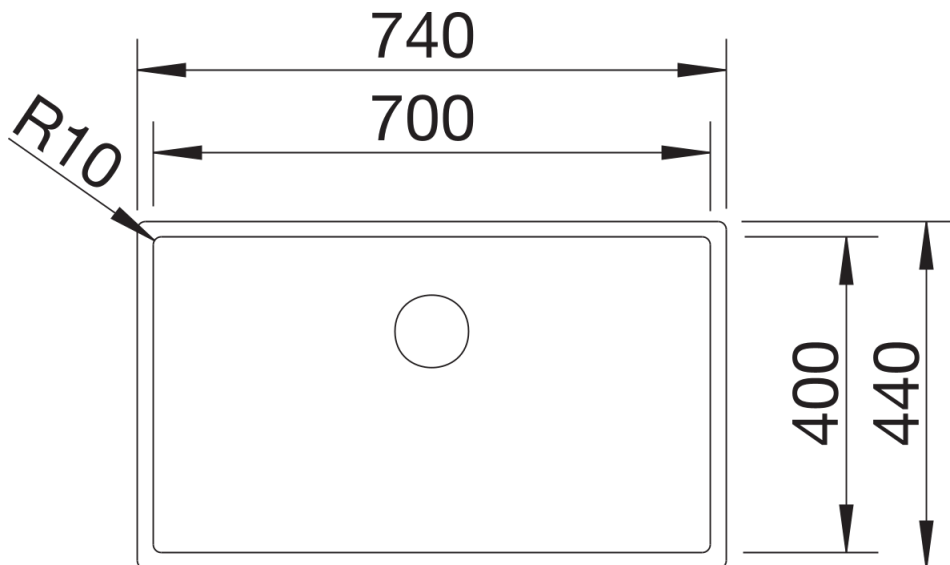

Planning information

- Cut out size: Template provided

Scope of supply

- Waste and overflow fitting with space-saving pipe
- 3 ½" InFino basket strainer
- fixing kit included

Details

Top view