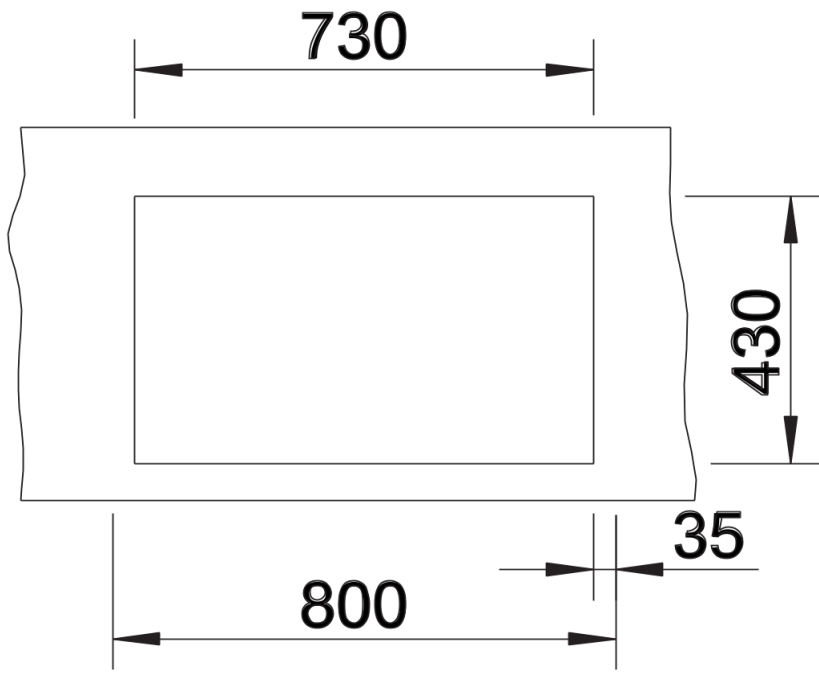

## Planning information

---

- Cut out size: Template provided

## Scope of supply

---

- Waste and overflow fitting with space-saving pipe
- 3 ½" InFino basket strainer
- fixing kit included

## Details

---

Top view

Cut-out