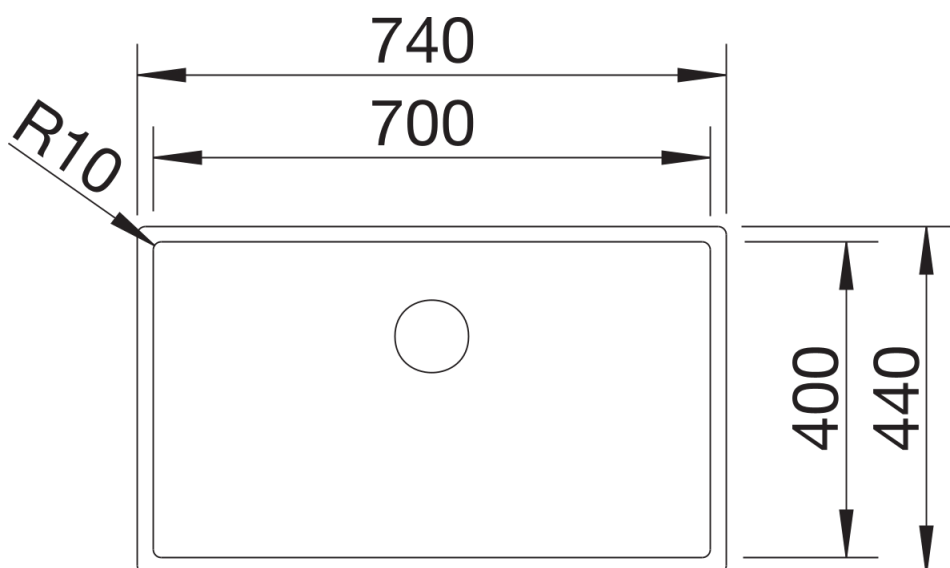

Planning information

- Cut out size: Template provided
- Technical note: The undermount bowl edge is not closed at the corners.

Scope of supply

- Waste and overflow fitting with space-saving pipe
- 3 ½" InFino basket strainer
- fixing kit included

Details

Top view