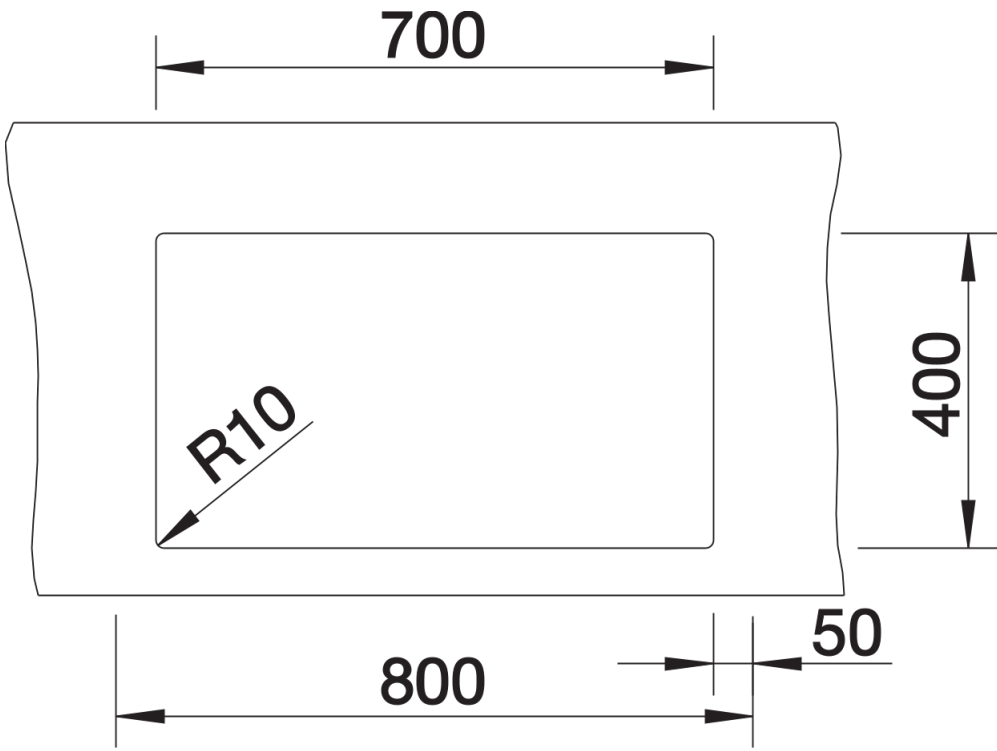

## Planning information

---

- Cut out size: Template provided
- Technical note: The undermount bowl edge is not closed at the corners.

## Scope of supply

---

- Waste and overflow fitting with space-saving pipe
- 3 ½" InFino basket strainer
- fixing kit included

## Details

---

Top view

Cut-out