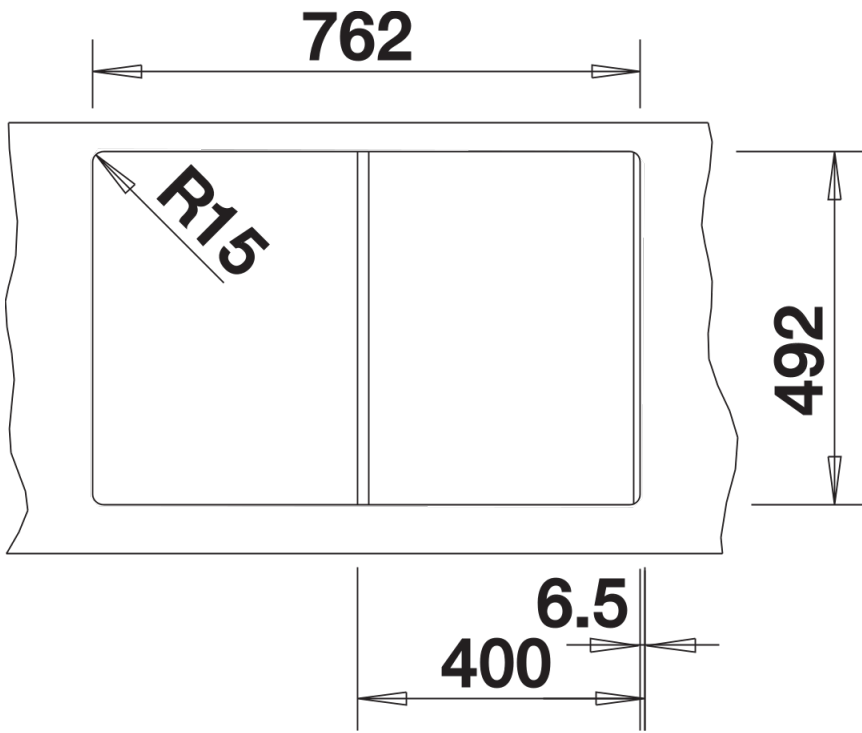

Product information sheet CLASSIC 40 S

Item no. 511124

Benefits

- Maximum convenience in a minimum of space
- Timeless design in stainless steel
- With 3 ½" stainless steel basket strainer

Planning information

- Cut out size: 762 x 492 x R15
- Please state hand of bowl

Scope of supply

- Waste fitting with 3 ½" basket strainer

Details

Top view

Cut-out

Front view

Side view