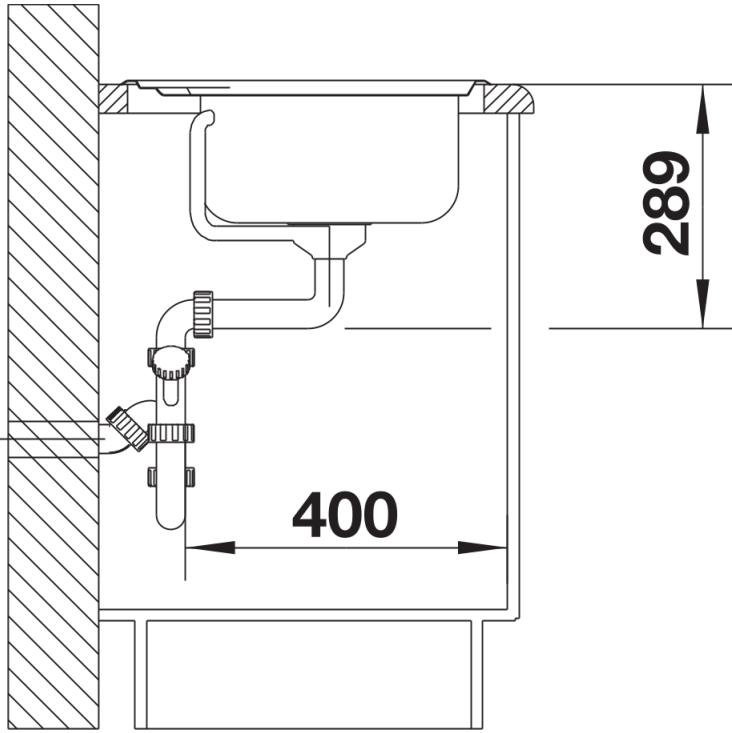

Product information sheet CLASSIC 40 S

Item no. 511124

Benefits

- Maximum convenience in a minimum of space
- Timeless design in stainless steel
- With 3 ½" stainless steel basket strainer

Planning information

- Cut out size: 762 x 492 x R15
- Please state hand of bowl

Scope of supply

- Waste fitting with 3 ½" basket strainer

Details

Top view

Cut-out

Front view

Side view