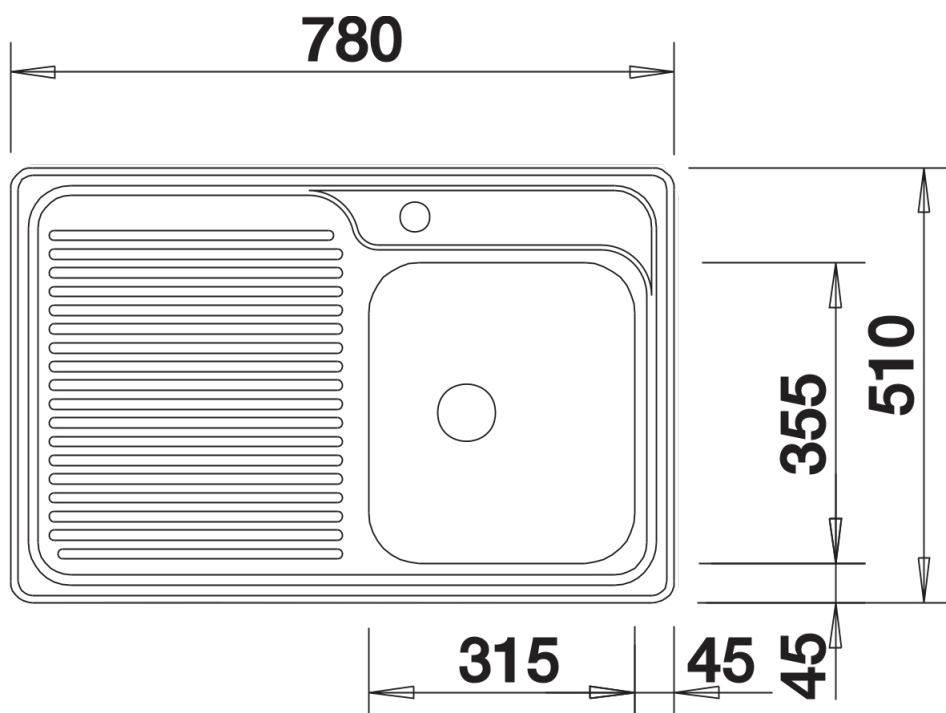

Product information sheet CLASSIC 40 S

Item no. 511124

Benefits

- Maximum convenience in a minimum of space
- Timeless design in stainless steel
- With 3 ½" stainless steel basket strainer

Planning information

- Cut out size: 762 x 492 x R15
- Please state hand of bowl

Scope of supply

- Waste fitting with 3 ½" basket strainer

Details

Top view

Cut-out

Front view

Side view