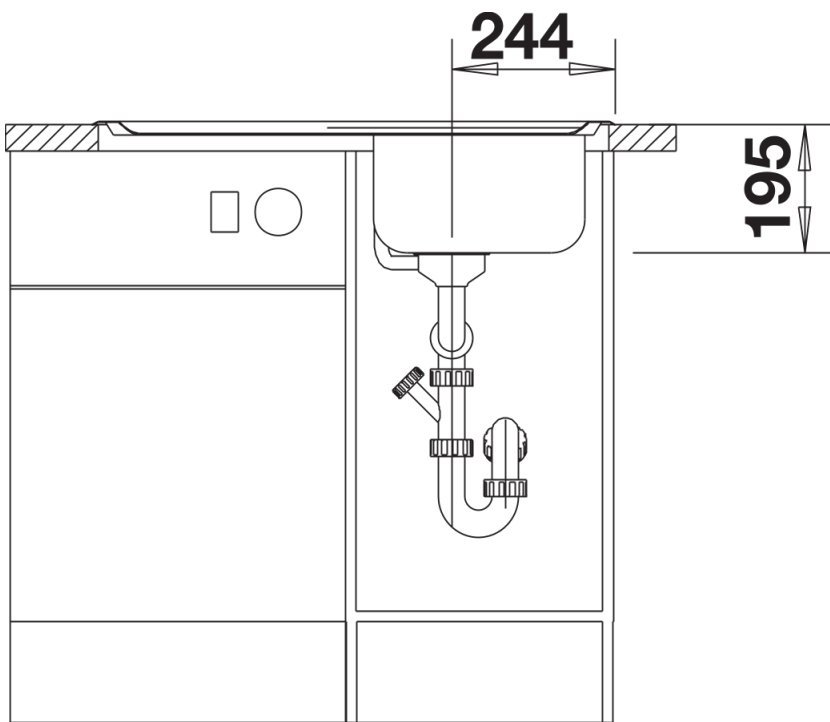

Product information sheet CLASSIC 40 S

Item no. 511124

Benefits

- Maximum convenience in a minimum of space
- Timeless design in stainless steel
- With 3 ½" stainless steel basket strainer

Planning information

- Cut out size: 762 x 492 x R15
- Please state hand of bowl

Scope of supply

- Waste fitting with 3 ½" basket strainer

Details

Top view

Cut-out

Front view

Side view