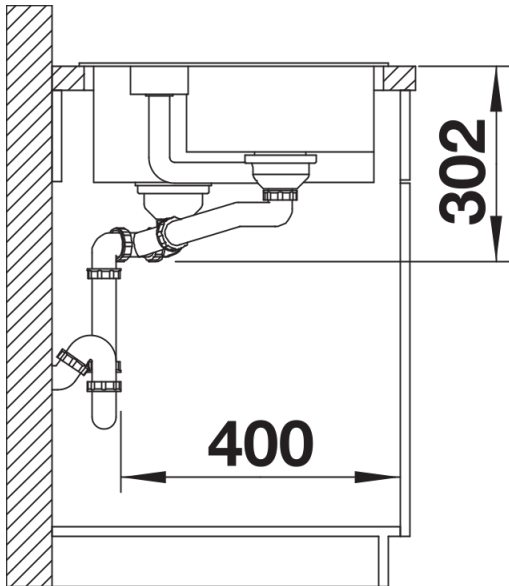

## Planning information

---

- Bowl depth 190/155/45 mm
- Cut out: 984 x 494 x R15
- Right hand bowl only
- German warehouse stock, please allow 10 working days

## Scope of supply

---

- Sorting basket with lid in anthracite colour
- Waste fitting with space-saving pipe
- 3 ½" InFino basket strainer for both bowls
- pop-up waste for main bowl and 1 ½" non close strainer for half bowl

## Details

---

Top view

Cut-out

Front view

Side view