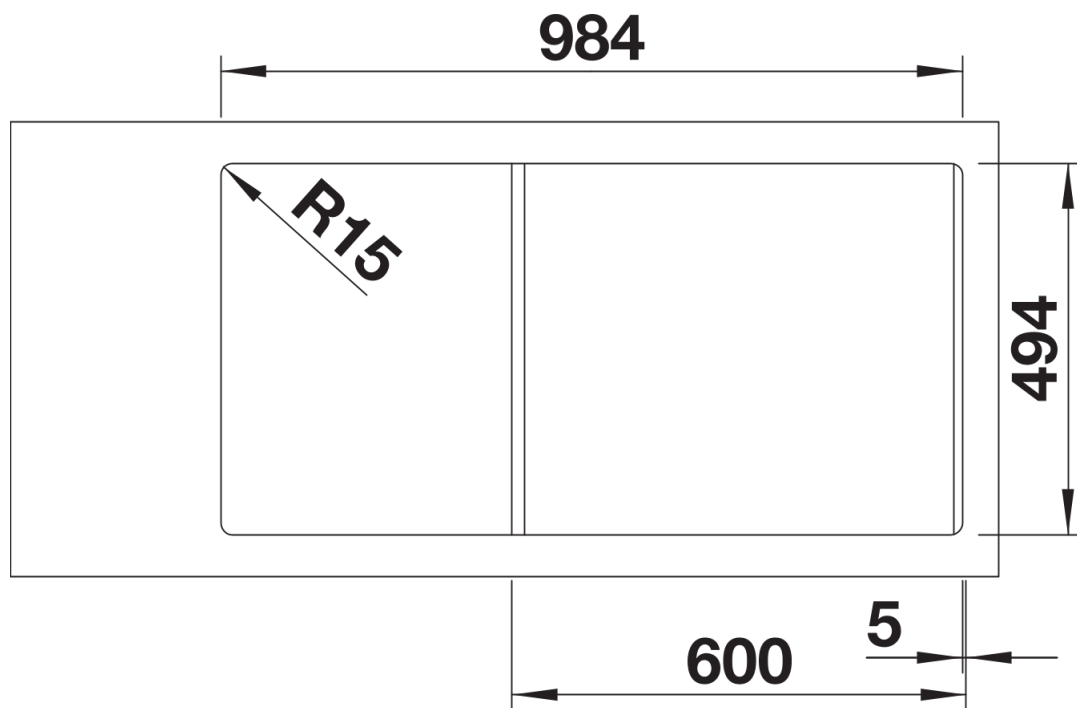

## Planning information

---

- Bowl depth 190/155/45 mm
- Cut out: 984 x 494 x R15
- Right hand bowl only
- German warehouse stock, please allow 10 working days

## Scope of supply

---

- Sorting basket with lid in anthracite colour
- Waste fitting with space-saving pipe
- 3 ½" InFino basket strainer for both bowls
- pop-up waste for main bowl and 1 ½" non close strainer for half bowl

## Details

---

Top view

Cut-out

Front view

Side view