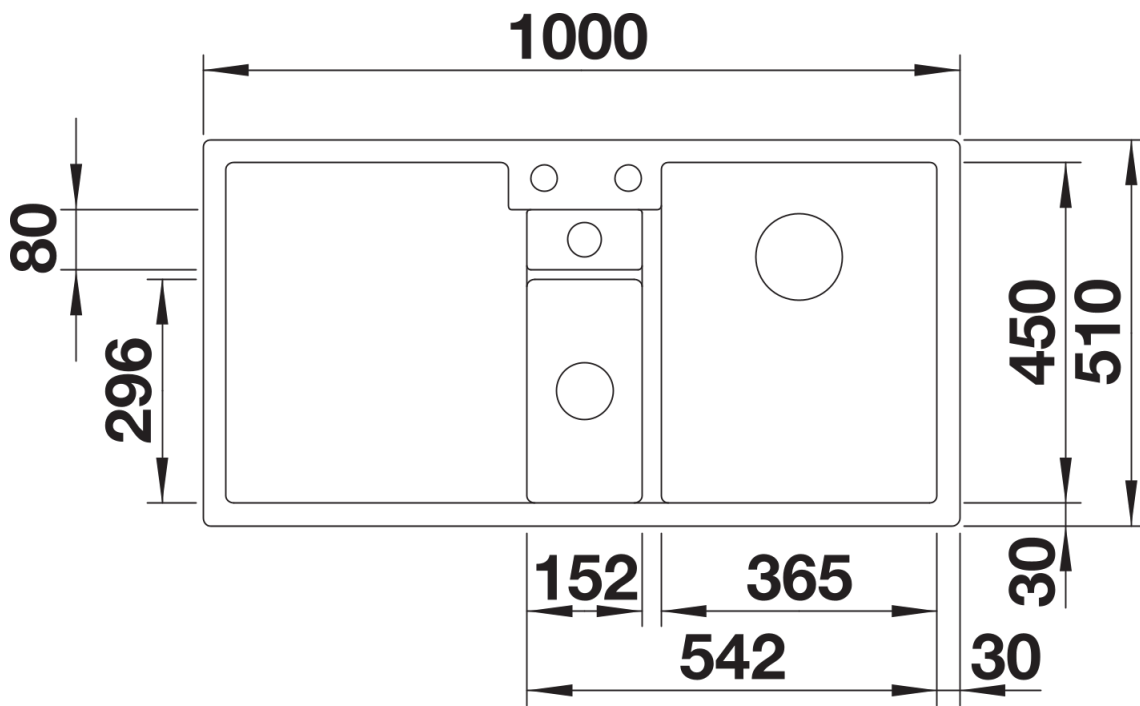

## Planning information

---

- Bowl depth 190/155/45 mm
- Cut out: 984 x 494 x R15
- Right hand bowl only
- German warehouse stock, please allow 10 working days

## Scope of supply

---

- Sorting basket with lid in anthracite colour
- Waste fitting with space-saving pipe
- 3 ½" InFino basket strainer for both bowls
- pop-up waste for main bowl and 1 ½" non close strainer for half bowl

## Details

---

Top view

Cut-out

Front view

Side view