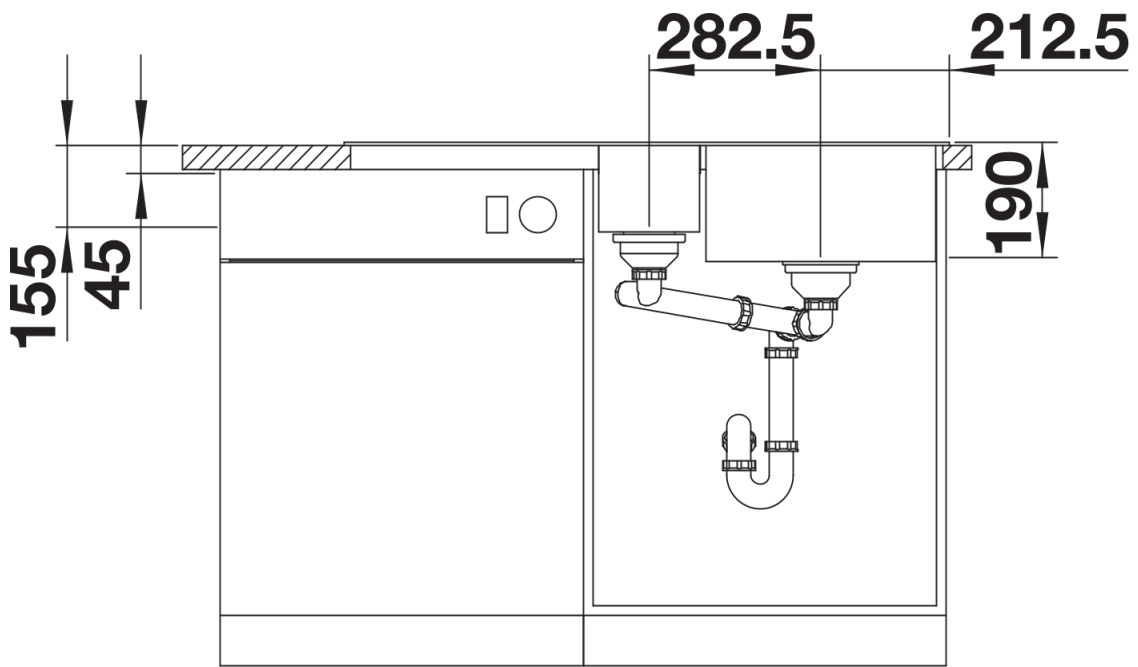

## Planning information

---

- Bowl depth 190/155/45 mm
- Cut out: 984 x 494 x R15
- Right hand bowl only
- German warehouse stock, please allow 10 working days

## Scope of supply

---

- Sorting basket with lid in anthracite colour
- Waste fitting with space-saving pipe
- 3 ½" InFino basket strainer for both bowls
- pop-up waste for main bowl and 1 ½" non close strainer for half bowl

## Details

---

Top view

Cut-out

Front view

Side view