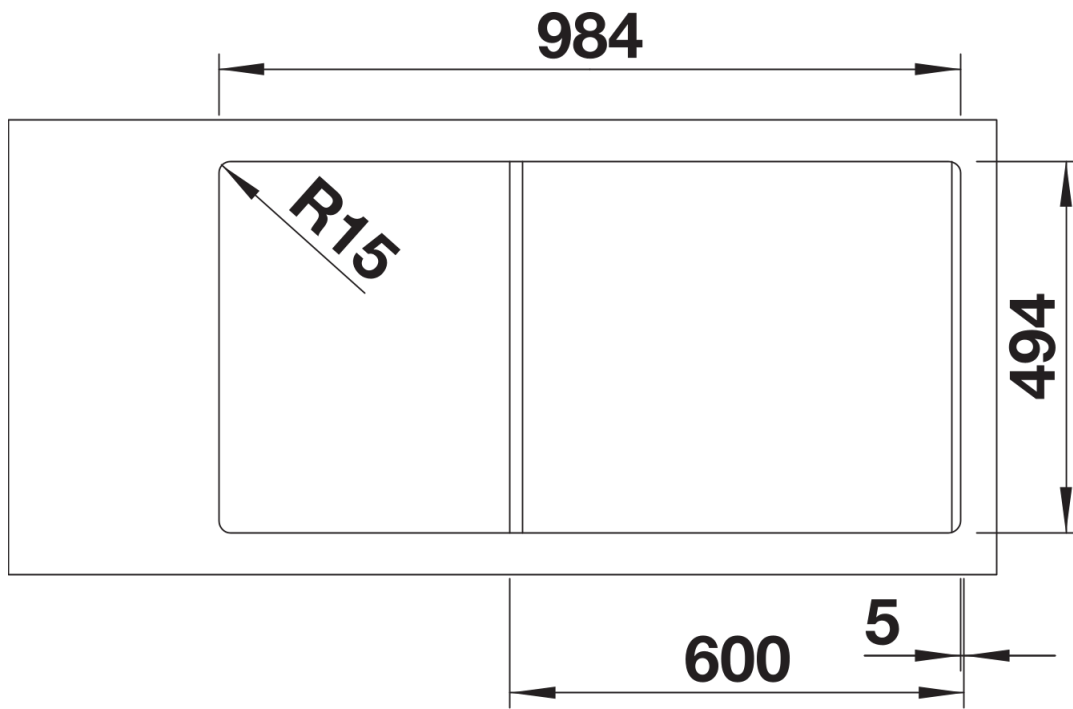

Colours

SILGRANIT white

Available colours:

- black
- anthracite
- rock grey
- volcano grey
- white
- soft white
- tartufo
- coffee

Planning information

- Cut out: 984 x 494 x R15
- Right hand bowl only

Scope of supply

Sorting basket with lid in anthracite colour. Waste fitting with space-saving pipe, InFino basket strainer for both bowls, 3 1/2" pop-up waste for main bowl and 1 1/2" non close strainer for half bowl

235845 - Sorting bin with lid

Details

Top view

Cut-out

Front view

Side view