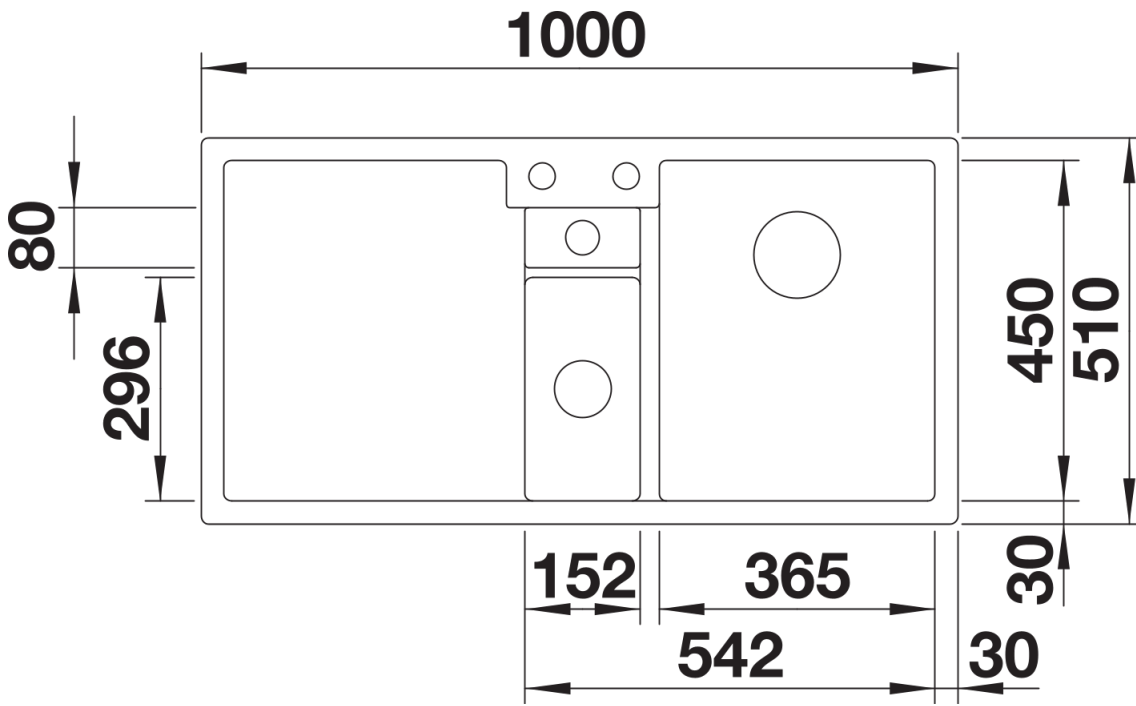

Colours

SILGRANIT white

Available colours:

- black
- anthracite
- rock grey
- volcano grey
- white
- soft white
- tartufo
- coffee

Planning information

- Cut out: 984 x 494 x R15
- Right hand bowl only

Scope of supply

Sorting basket with lid in anthracite colour. Waste fitting with space-saving pipe, InFino basket strainer for both bowls, 3 1/2" pop-up waste for main bowl and 1 1/2" non close strainer for half bowl

235845 - Sorting bin with lid

Details

Top view

Cut-out

Front view

Side view