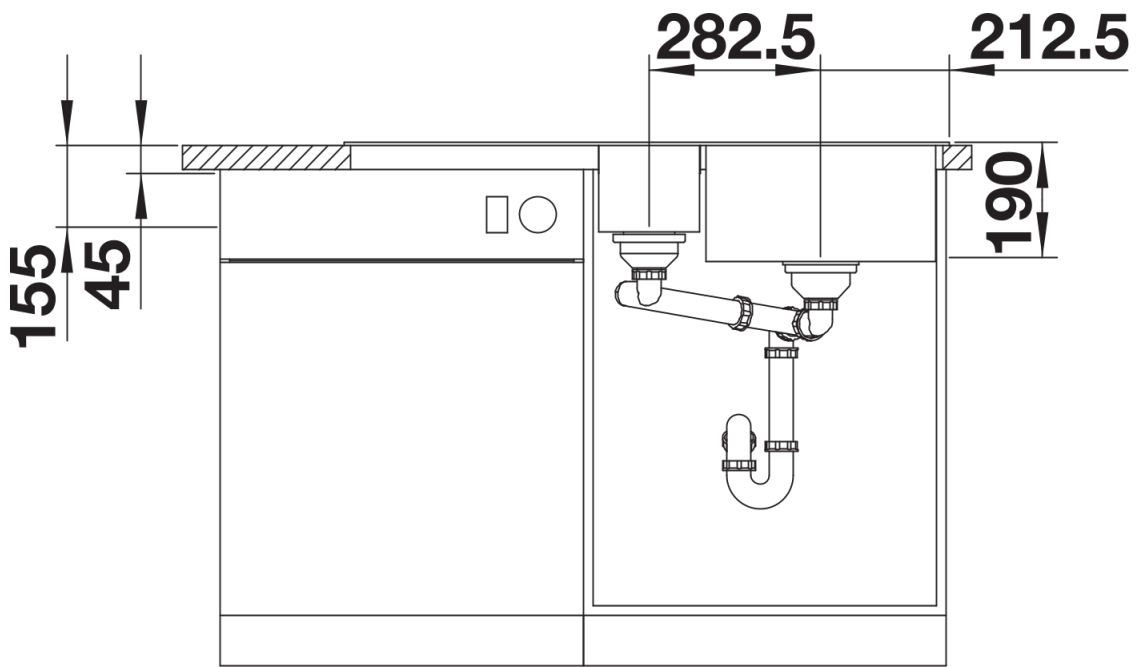

Colours

SILGRANIT white

Available colours:

- black
- anthracite
- rock grey
- volcano grey
- white
- soft white
- tartufo
- coffee

Planning information

- Cut out: 984 x 494 x R15
- Right hand bowl only

Scope of supply

Sorting basket with lid in anthracite colour. Waste fitting with space-saving pipe, InFino basket strainer for both bowls, 3 1/2" pop-up waste for main bowl and 1 1/2" non close strainer for half bowl

235845 - Sorting bin with lid

Details

Top view

Cut-out

Front view

Side view