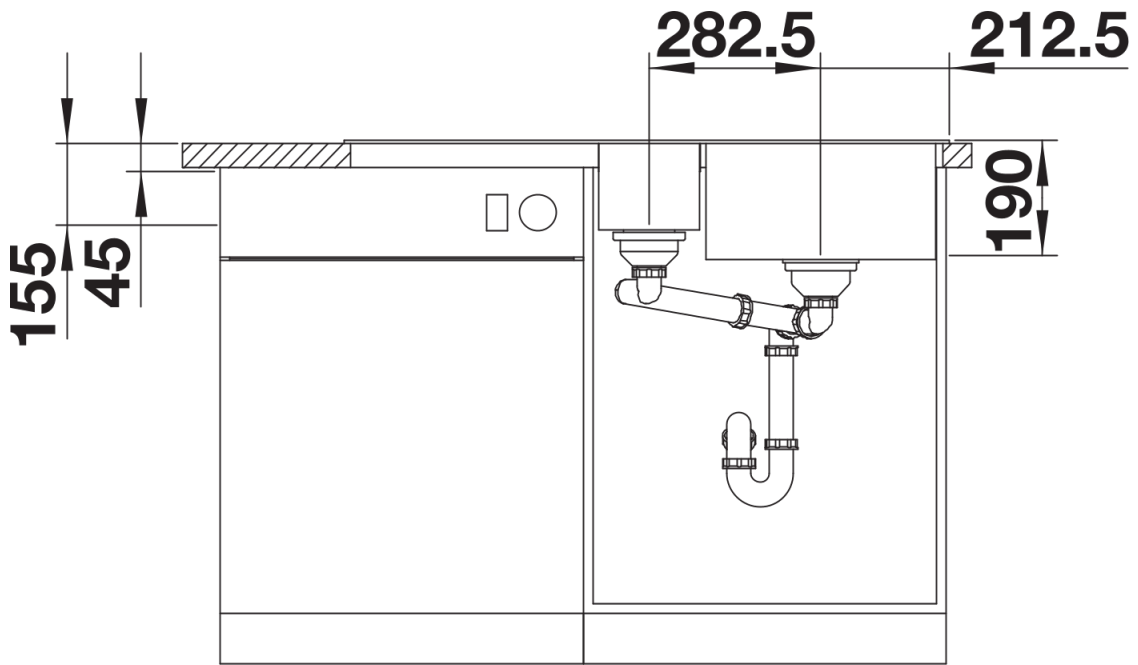

Colours

SILGRANIT white

Available colours:

- black
- anthracite
- rock grey
- volcano grey
- white
- soft white
- tartufo
- coffee

Planning information

- Bowl depth 190/155/45 mm
- Cut out: 984 x 494 x R15
- Right hand bowl only
- German warehouse stock, please allow 10 working days

Scope of supply

- Sorting basket with lid in anthracite colour
- Waste fitting with space-saving pipe
- 3 ½" InFino basket strainer for both bowls
- pop-up waste for main bowl and 1 ½" non close strainer for half bowl

235845 - Sorting bin with lid

Details

Top view

Cut-out

Front view

Side view