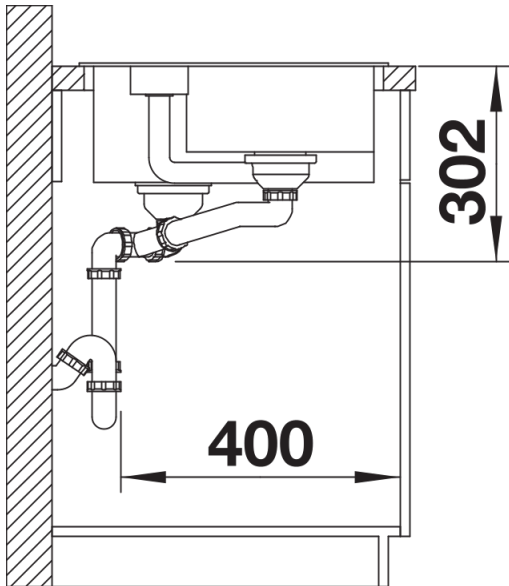

Colours

SILGRANIT white

Available colours:

- black
- anthracite
- rock grey
- volcano grey
- white
- soft white
- tartufo
- coffee

Planning information

- Cut out: 984 x 494 x R15
- Right hand bowl only

Scope of supply

Sorting basket with lid in anthracite colour. Waste fitting with space-saving pipe, InFino basket strainer for both bowls, 3 1/2" pop-up waste for main bowl and 1 1/2" non close strainer for half bowl

235845 - Sorting bin with lid

Details

Top view

Cut-out

Front view

Side view