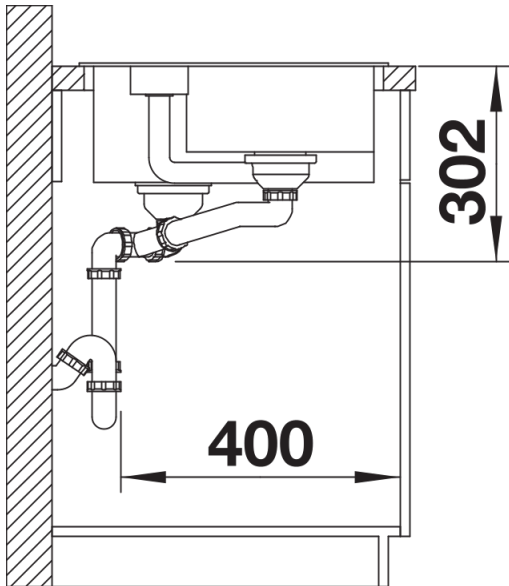

Colours

SILGRANIT white

Available colours:

- black
- anthracite
- rock grey
- volcano grey
- white
- soft white
- tartufo
- coffee

Planning information

- Bowl depth 190/155/45 mm
- Cut out: 984 x 494 x R15
- Right hand bowl only
- German warehouse stock, please allow 10 working days

Scope of supply

- Sorting basket with lid in anthracite colour
- Waste fitting with space-saving pipe
- 3 ½" InFino basket strainer for both bowls
- pop-up waste for main bowl and 1 ½" non close strainer for half bowl

235845 - Sorting bin with lid

Details

Top view

Cut-out

Front view

Side view