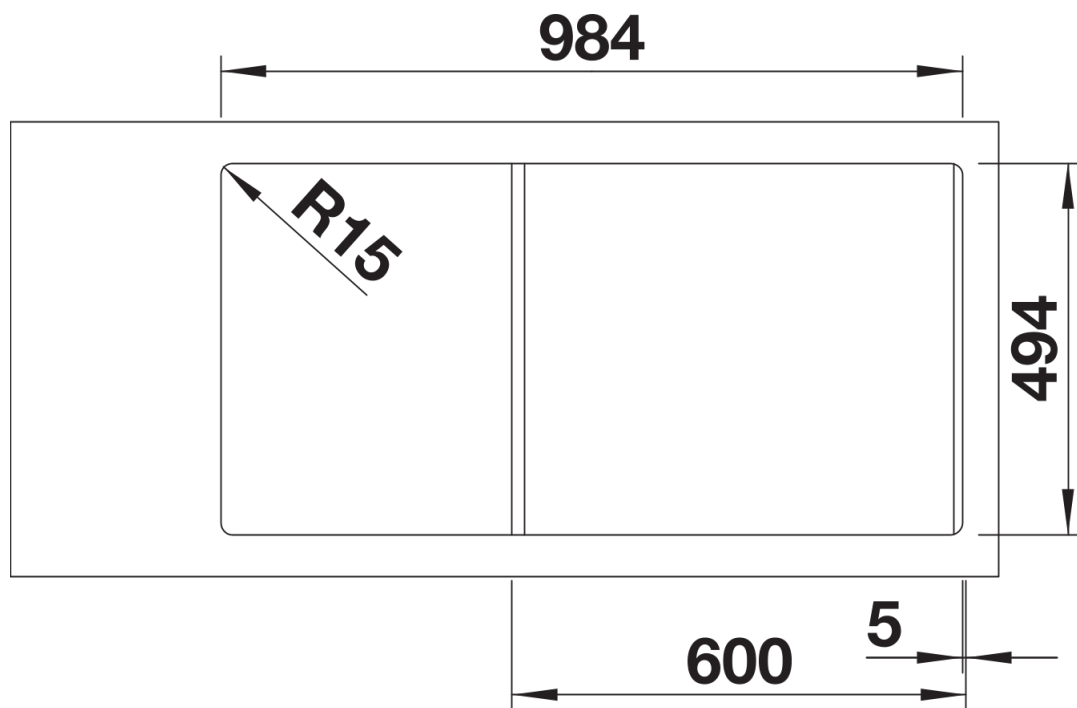

Colours

SILGRANIT white

Available colours:

- black
- anthracite
- rock grey
- volcano grey
- white
- soft white
- tartufo
- coffee

Planning information

- Bowl depth 190/155/45 mm
- Cut out: 984 x 494 x R15
- Right hand bowl only
- German warehouse stock, please allow 10 working days

Scope of supply

- Sorting basket with lid in anthracite colour
- Waste fitting with space-saving pipe
- 3 ½" InFino basket strainer for both bowls
- pop-up waste for main bowl and 1 ½" non close strainer for half bowl

235845 - Sorting bin with lid

Details

Top view

Cut-out

Front view

Side view