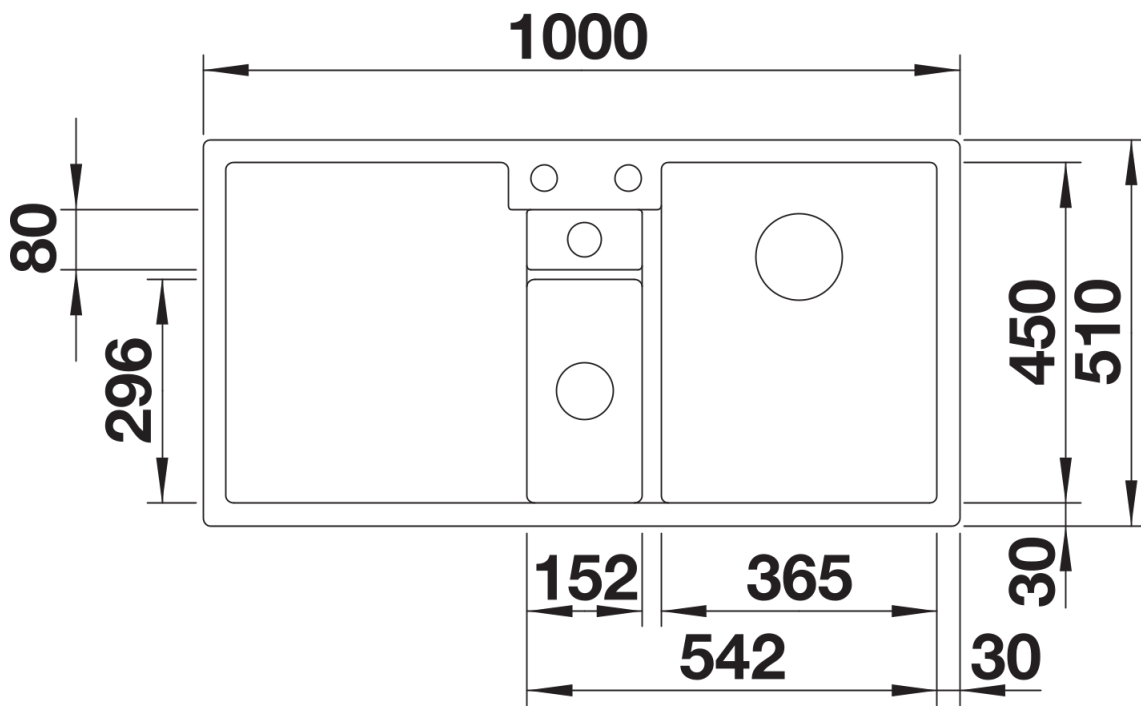

Colours

SILGRANIT white

Available colours:

- black
- anthracite
- rock grey
- volcano grey
- white
- soft white
- tartufo
- coffee

Planning information

- Bowl depth 190/155/45 mm
- Cut out: 984 x 494 x R15
- Right hand bowl only
- German warehouse stock, please allow 10 working days

Scope of supply

- Sorting basket with lid in anthracite colour
- Waste fitting with space-saving pipe
- 3 ½" InFino basket strainer for both bowls
- pop-up waste for main bowl and 1 ½" non close strainer for half bowl

235845 - Sorting bin with lid

Details

Top view

Cut-out

Front view

Side view