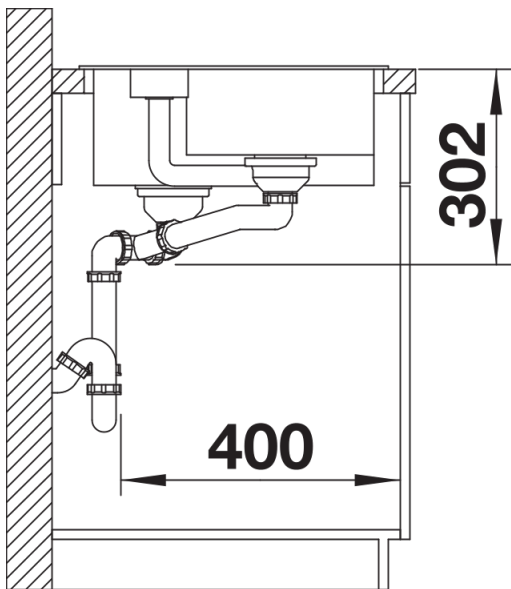

Colours

SILGRANIT tartufo

Available colours:

- black
- anthracite
- rock grey
- volcano grey
- white
- soft white
- tartufo
- coffee

Planning information

- Bowl depth 190/155/45 mm
- Cut out: 984 x 494 x R15
- Right hand bowl only
- German warehouse stock, please allow 10 working days

Scope of supply

- Sorting basket with lid in anthracite colour
- Waste fitting with space-saving pipe
- 3 ½" InFino basket strainer for both bowls
- pop-up waste for main bowl and 1 ½" non close strainer for half bowl

235845 - Sorting bin with lid

Details

Top view

Cut-out

Front view

Side view