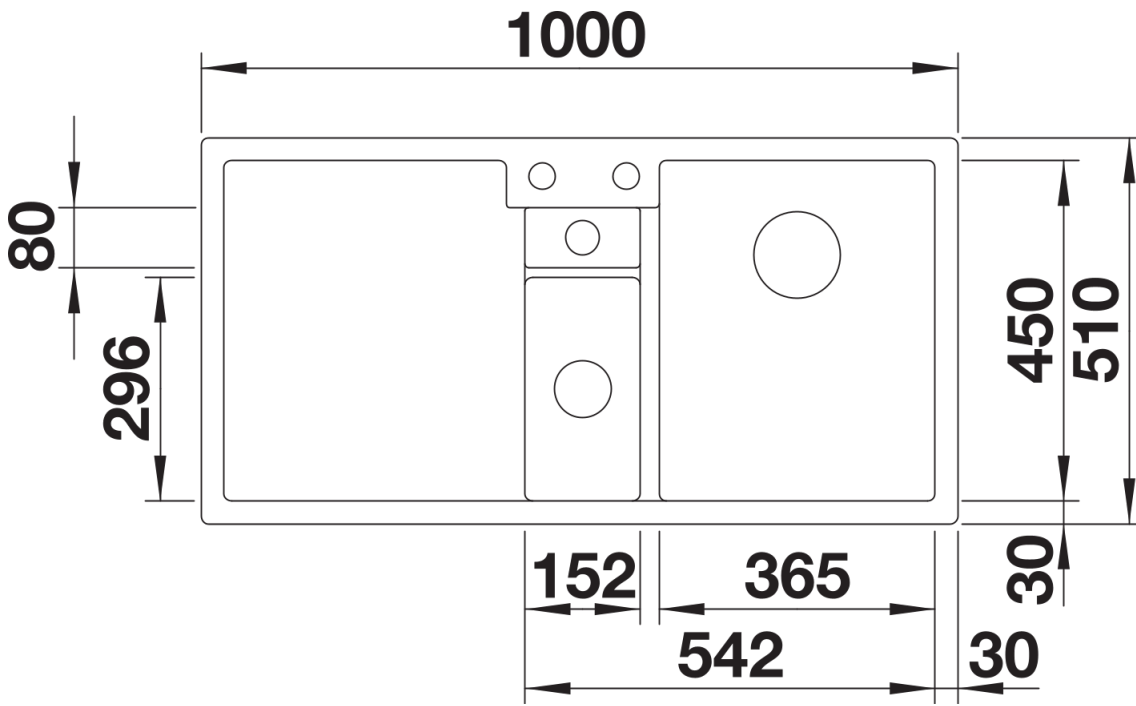

Colours

SILGRANIT tartufo

Available colours:

- black
- anthracite
- rock grey
- volcano grey
- white
- soft white
- tartufo
- coffee

Planning information

- Bowl depth 190/155/45 mm
- Cut out: 984 x 494 x R15
- Right hand bowl only
- German warehouse stock, please allow 10 working days

Scope of supply

- Sorting basket with lid in anthracite colour
- Waste fitting with space-saving pipe
- 3 ½" InFino basket strainer for both bowls
- pop-up waste for main bowl and 1 ½" non close strainer for half bowl

235845 - Sorting bin with lid

Details

Top view

Cut-out

Front view

Side view