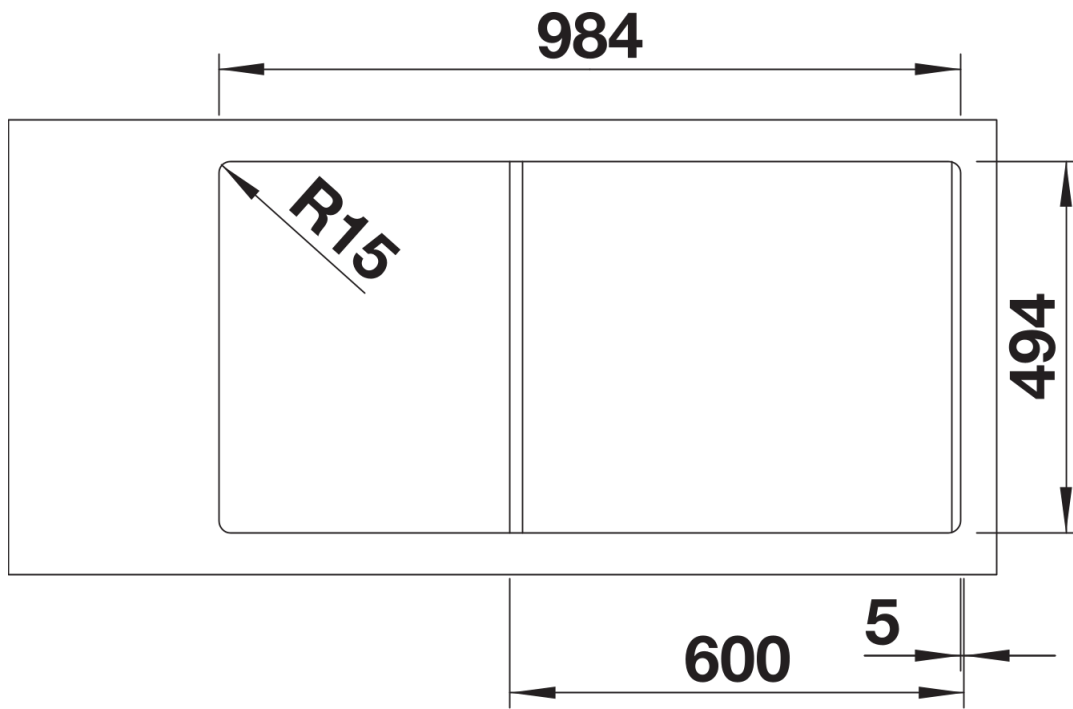

Colours

SILGRANIT tartufo

Available colours:

- black
- anthracite
- rock grey
- volcano grey
- white
- soft white
- tartufo
- coffee

Planning information

- Bowl depth 190/155/45 mm
- Cut out: 984 x 494 x R15
- Right hand bowl only
- German warehouse stock, please allow 10 working days

Scope of supply

- Sorting basket with lid in anthracite colour
- Waste fitting with space-saving pipe
- 3 ½" InFino basket strainer for both bowls
- pop-up waste for main bowl and 1 ½" non close strainer for half bowl

235845 - Sorting bin with lid

Details

Top view

Cut-out

Front view

Side view