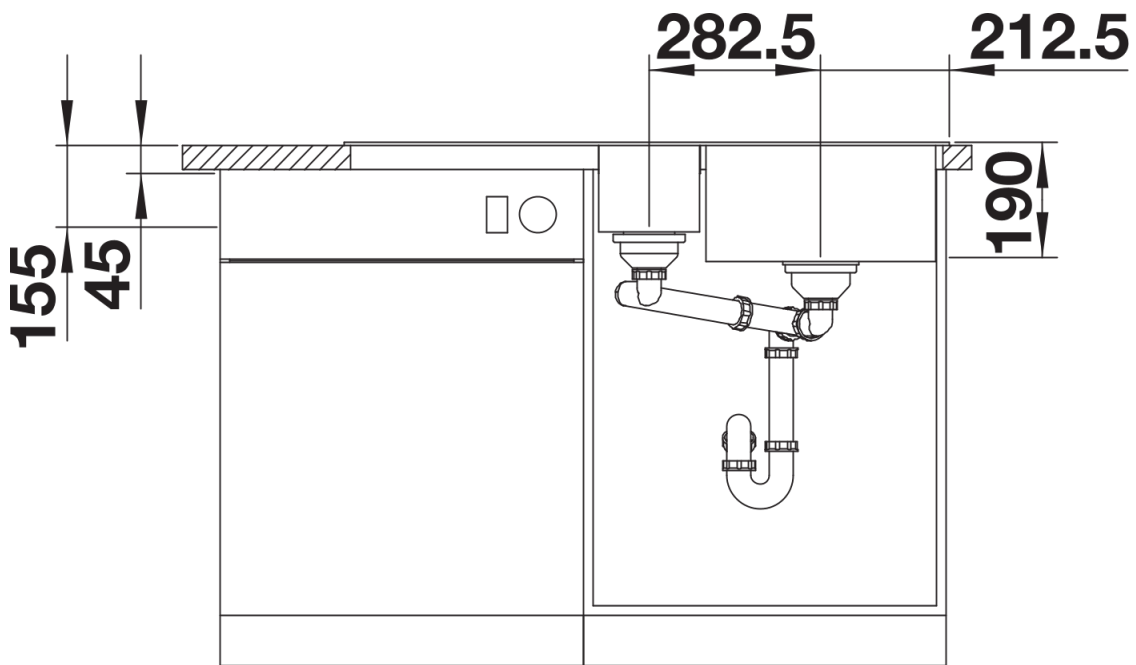

Colours

SILGRANIT tartufo

Available colours:

- black
- anthracite
- rock grey
- volcano grey
- white
- soft white
- tartufo
- coffee

Planning information

- Bowl depth 190/155/45 mm
- Cut out: 984 x 494 x R15
- Right hand bowl only
- German warehouse stock, please allow 10 working days

Scope of supply

- Sorting basket with lid in anthracite colour
- Waste fitting with space-saving pipe
- 3 ½" InFino basket strainer for both bowls
- pop-up waste for main bowl and 1 ½" non close strainer for half bowl

235845 - Sorting bin with lid

Details

Top view

Cut-out

Front view

Side view