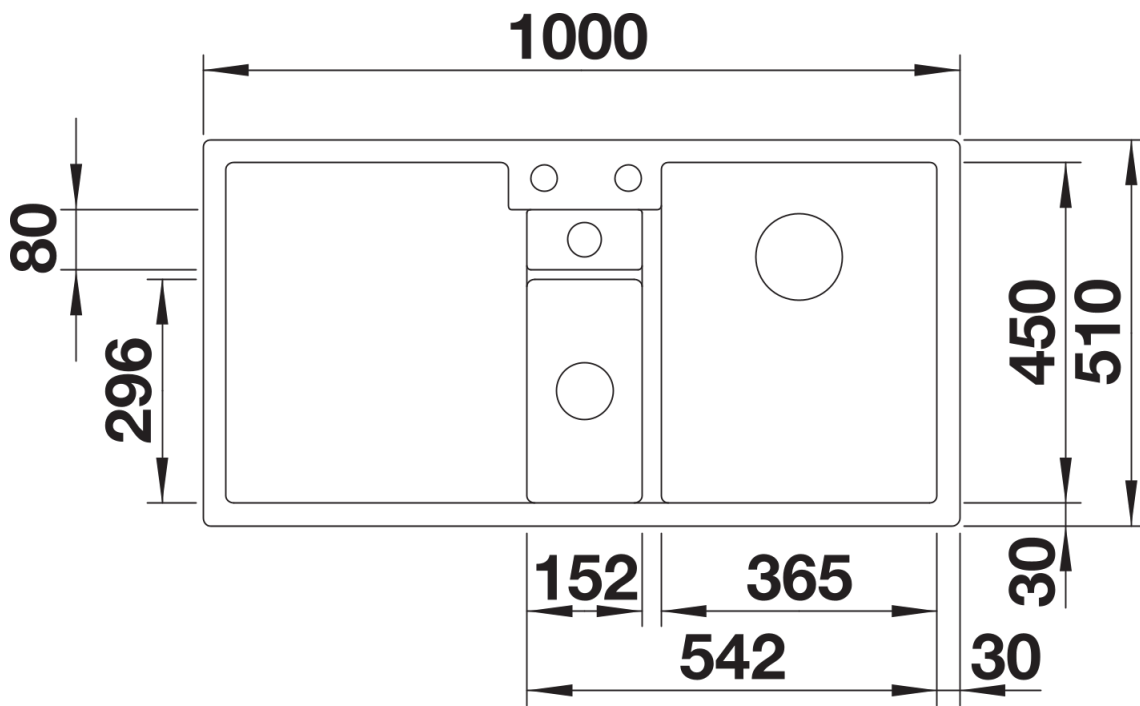

Colours

SILGRANIT black

Available colours:

- black
- anthracite
- rock grey
- volcano grey
- white
- soft white
- tartufo
- coffee

Planning information

- Cut out: 984 x 494 x R15
- Right hand bowl only

Scope of supply

Sorting basket with lid in anthracite colour. Waste fitting with space-saving pipe, InFino basket strainer for both bowls, 3 1/2" pop-up waste for main bowl and 1 1/2" non close strainer for half bowl

235845 - Sorting bin with lid

Details

Top view

Cut-out

Front view

Side view