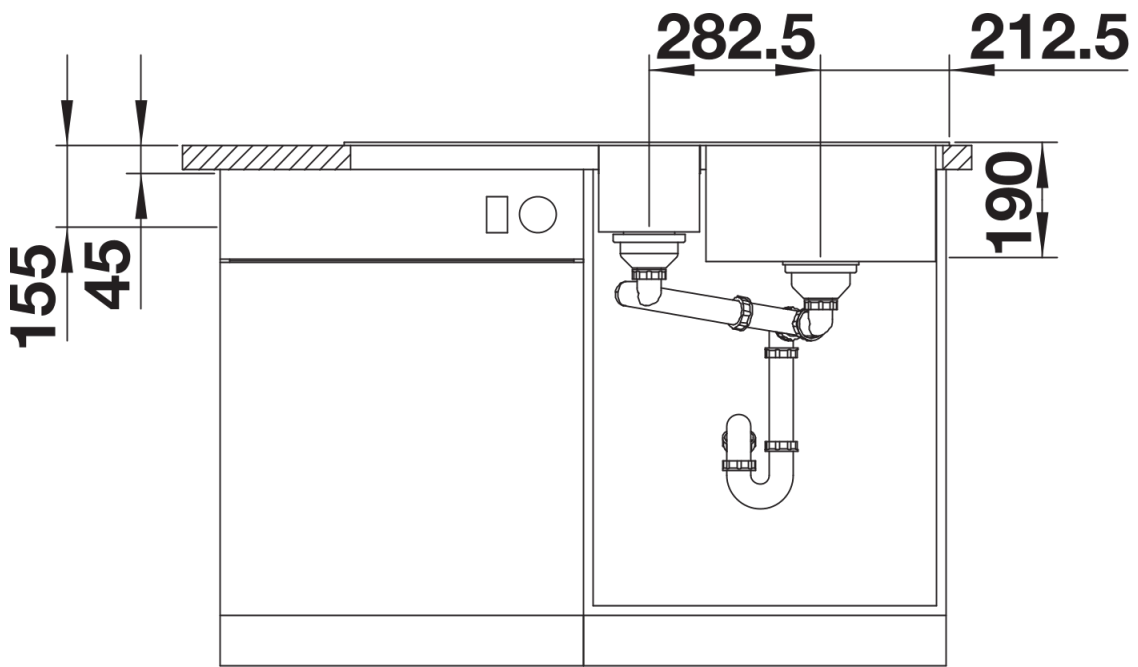

Colours

SILGRANIT black

Available colours:

- black
- anthracite
- rock grey
- volcano grey
- white
- soft white
- tartufo
- coffee

Planning information

- Cut out: 984 x 494 x R15
- Right hand bowl only

Scope of supply

Sorting basket with lid in anthracite colour. Waste fitting with space-saving pipe, InFino basket strainer for both bowls, 3 1/2" pop-up waste for main bowl and 1 1/2" non close strainer for half bowl

235845 - Sorting bin with lid

Details

Top view

Cut-out

Front view

Side view