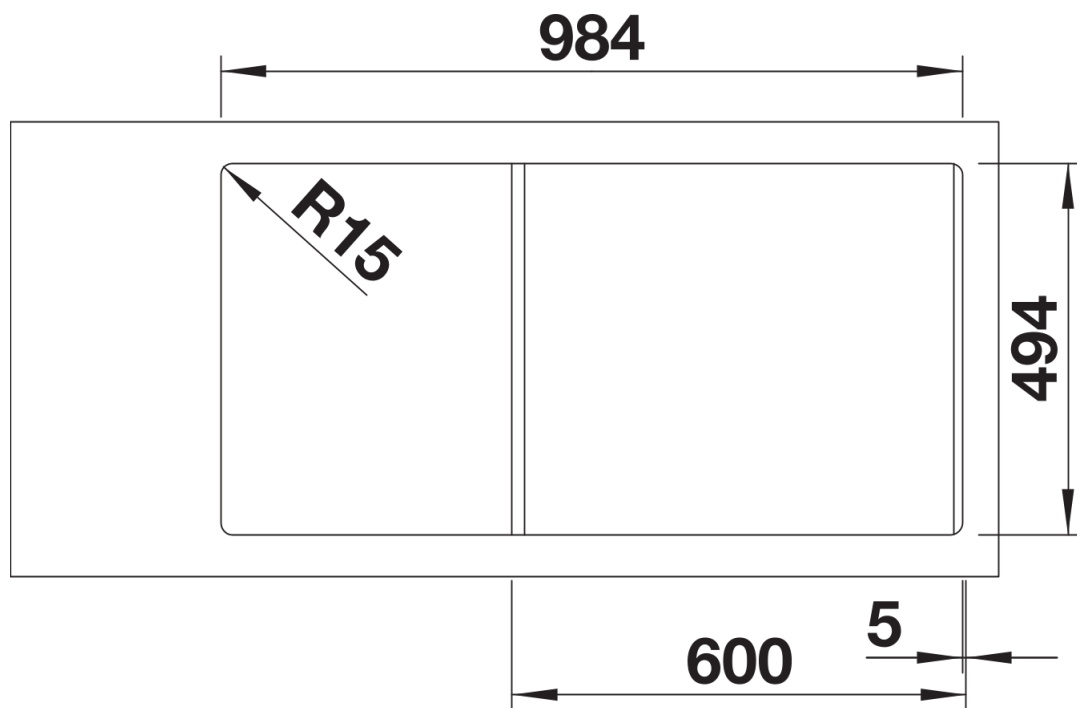

Colours

SILGRANIT black

Available colours:

- black
- anthracite
- rock grey
- volcano grey
- white
- soft white
- tartufo
- coffee

Planning information

- Cut out: 984 x 494 x R15
- Right hand bowl only

Scope of supply

Sorting basket with lid in anthracite colour. Waste fitting with space-saving pipe, InFino basket strainer for both bowls, 3 1/2" pop-up waste for main bowl and 1 1/2" non close strainer for half bowl

235845 - Sorting bin with lid

Details

Top view

Cut-out

Front view

Side view