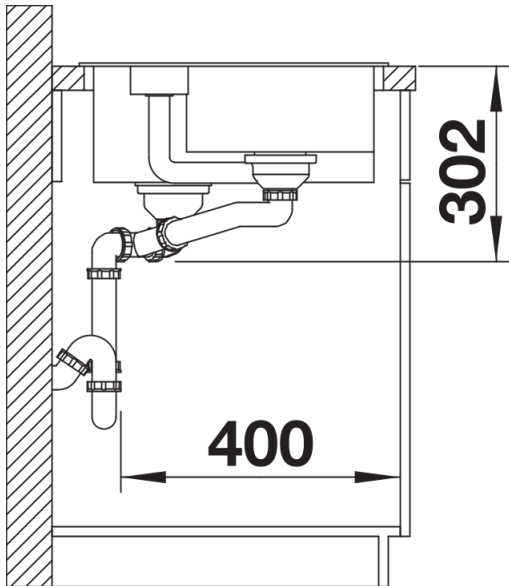

Colours

SILGRANIT black

Available colours:

- black
- anthracite
- rock grey
- volcano grey
- white
- soft white
- tartufo
- coffee

Planning information

- Cut out: 984 x 494 x R15
- Right hand bowl only

Scope of supply

Sorting basket with lid in anthracite colour. Waste fitting with space-saving pipe, InFino basket strainer for both bowls, 3 1/2" pop-up waste for main bowl and 1 1/2" non close strainer for half bowl

235845 - Sorting bin with lid

Details

Top view

Cut-out

Front view

Side view