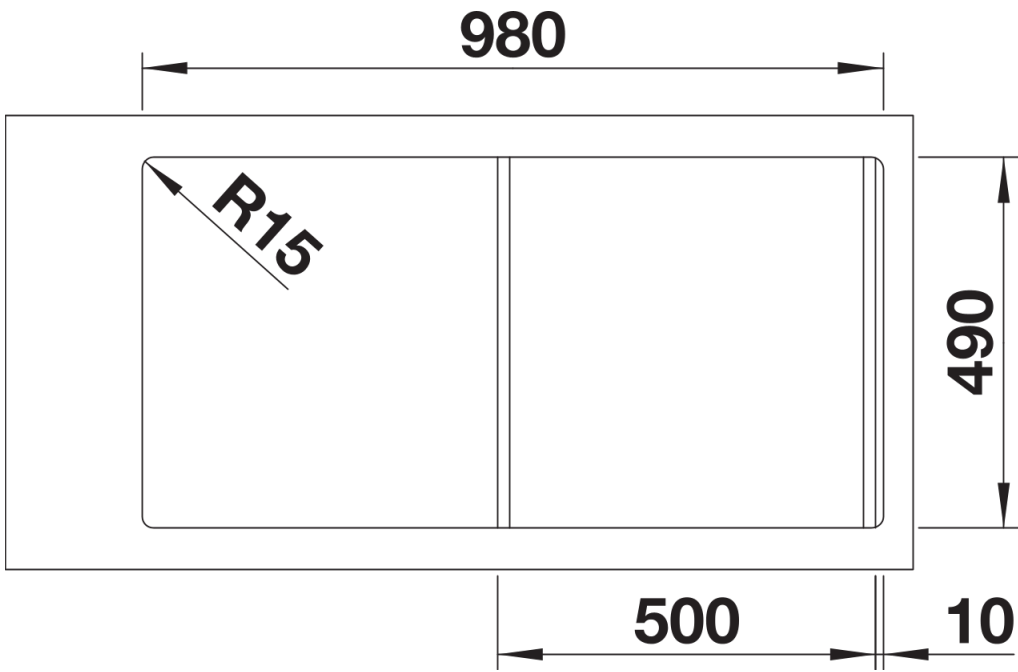

Product information sheet DIVON II 5 S-IF

Item no. 521660

Benefits

- Beautifully shaped sink with an irresistible overall appearance
- Perfectly matched geometries and areas
- Straight lined bowls with an elegant 10 mm corner radius
- Large bowl capacity and fully utilisable base
- Product line meets the requirements for almost any planning situation
- High-quality features with the covered C-overflow and elegantly integrated InFino strainer

Planning information

- Cut out size: Template provided, Please state hand of bowl

Scope of supply

- Waste fitting with space-saving pipe
- 3 ½" pop-up waste for the main bowl
- InFino 3 ½" basket strainer

Details

Top view

Cut-out

Front view

Side view