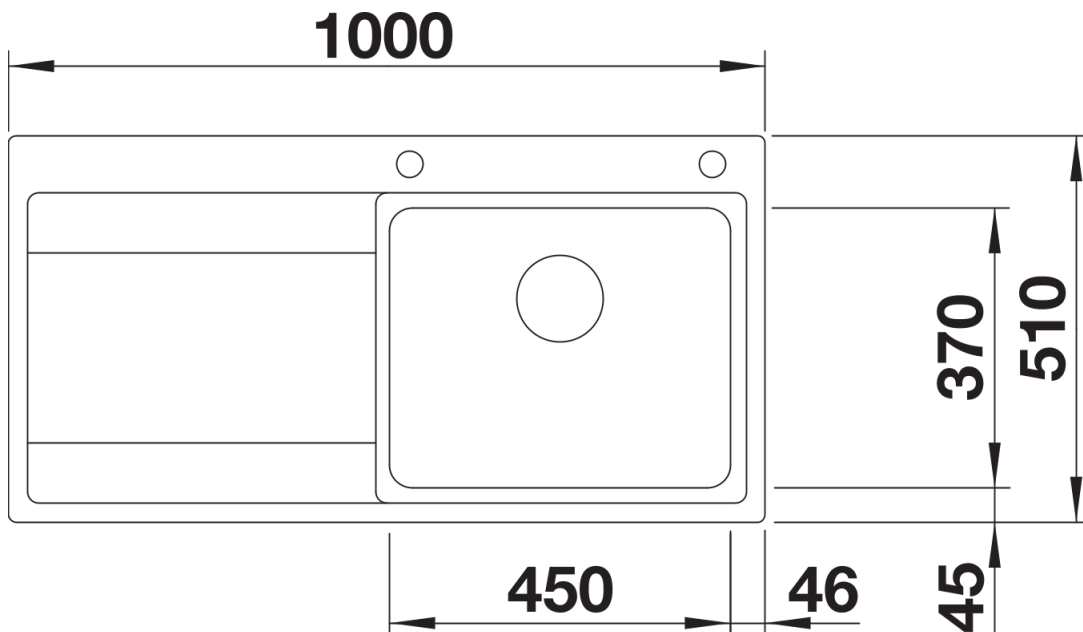

Product information sheet DIVON II 5 S-IF

Item no. 521660

Benefits

- Beautifully shaped sink with an irresistible overall appearance
- Perfectly matched geometries and areas
- Straight lined bowls with an elegant 10 mm corner radius
- Large bowl capacity and fully utilisable base
- Product line meets the requirements for almost any planning situation
- High-quality features with the covered C-overflow and elegantly integrated InFino strainer

Planning information

- Cut out size: Template provided, Please state hand of bowl

Scope of supply

- Waste fitting with space-saving pipe
- 3 ½" pop-up waste for the main bowl
- InFino 3 ½" basket strainer

Details

Top view

Cut-out

Front view

Side view