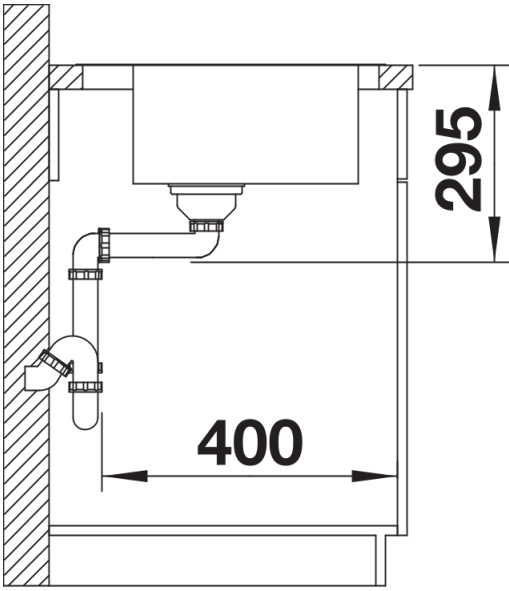

Product information sheet DIVON II 5 S-IF

Item no. 521660

Benefits

- Beautifully shaped sink with an irresistible overall appearance
- Perfectly matched geometries and areas
- Straight lined bowls with an elegant 10 mm corner radius
- Large bowl capacity and fully utilisable base
- Product line meets the requirements for almost any planning situation
- High-quality features with the covered C-overflow and elegantly integrated InFino strainer

Planning information

- Cut out size: Template provided, Please state hand of bowl

Scope of supply

- Waste fitting with space-saving pipe
- 3 ½" pop-up waste for the main bowl
- InFino 3 ½" basket strainer

Details

Top view

Cut-out

Front view

Side view