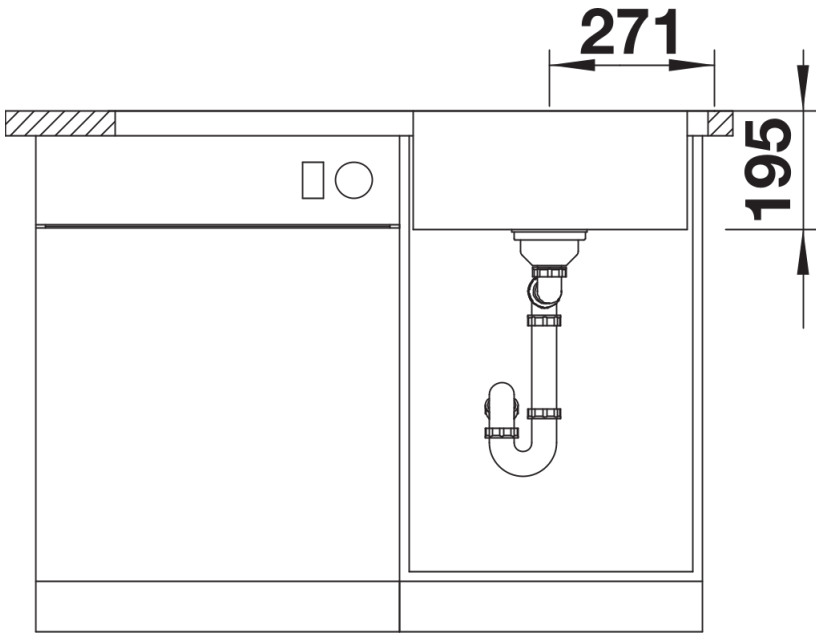

Product information sheet DIVON II 5 S-IF

Item no. 521660

Benefits

- Beautifully shaped sink with an irresistible overall appearance
- Perfectly matched geometries and areas
- Straight lined bowls with an elegant 10 mm corner radius
- Large bowl capacity and fully utilisable base
- Product line meets the requirements for almost any planning situation
- High-quality features with the covered C-overflow and elegantly integrated InFino strainer

Planning information

- Cut out size: Template provided, Please state hand of bowl

Scope of supply

- Waste fitting with space-saving pipe
- 3 ½" pop-up waste for the main bowl
- InFino 3 ½" basket strainer

Details

Top view

Cut-out

Front view

Side view