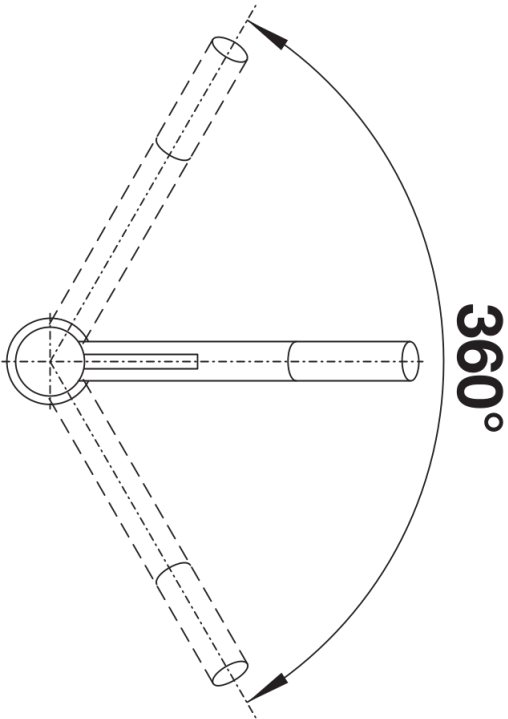

## Product information sheet KANO

Item no. 521502

## Scope of supply

---

- Single lever monobloc mixer tap
- Ø35mm tap hole required
- With ceramic disc cartridge
- WRAS approved fitting
- 3/8" flexible 350mm connector pipes
- Requires balanced high pressure supply only, minimum of 1.0 bar
- Fit metal stabilising bracket if required, item No. 513383

## Details

---

Swivel range

Side view