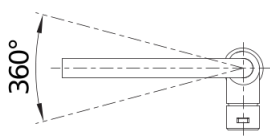

Colours

Available colours:
brushed stainless steel

solid brushed stainless steel

Scope of supply

- Single lever monobloc mixer tap
- Stylish L shaped spout
- Ceramic disc control
- WRAS approved fitting
- 3/8" flexible connector pipes, 450mm long for easier installation
- Patented jet regulator for markedly reduced scaling
- Requires balanced high pressure supply only, minimum 1.0 bar
- Fit metal stabilising bracket if required, item No. 513383

Details

Swivel range

Side view