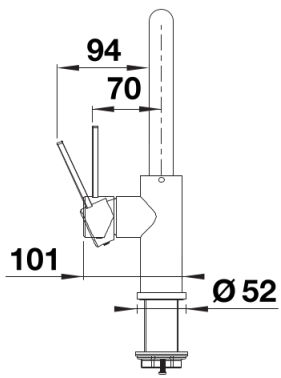

Product information sheet LANORA

Item no. 523122

Benefits

- High-quality solid stainless steel, brushed finish
- Clear mixer tap design for modern kitchens
- High arched outlet for easy filling of pots and vases
- Stylish L shaped spout

Colours

Available colours:
brushed stainless steel

solid brushed stainless steel

Scope of supply

- Single lever monobloc mixer tap
- Stylish L shaped spout
- Ceramic disc control
- WRAS approved fitting
- 3/8" flexible connector pipes, 450mm long for easier installation
- Patented jet regulator for markedly reduced scaling
- Requires balanced high pressure supply only, minimum 1.0 bar
- Fit metal stabilising bracket if required, item No. 513383

Details

Swivel range

Side view