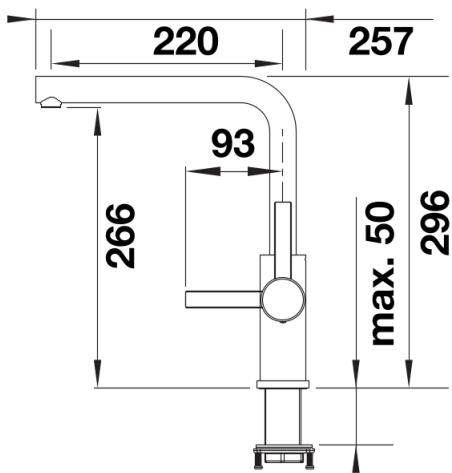

Product information sheet LANORA

Item no. 523122

Benefits

- High-quality solid stainless steel, brushed finish
- Clear mixer tap design for modern kitchens
- High arched outlet for easy filling of pots and vases
- Stylish L shaped spout

Colours

Available colours:
brushed stainless steel

solid brushed stainless steel

Scope of supply

- Single lever monobloc mixer tap
- Stylish L shaped spout
- Ceramic disc control
- WRAS approved fitting
- 3/8" flexible connector pipes, 450mm long for easier installation
- Patented jet regulator for markedly reduced scaling
- Requires balanced high pressure supply only, minimum 1.0 bar
- Fit metal stabilising bracket if required, item No. 513383

Details

Swivel range

Side view