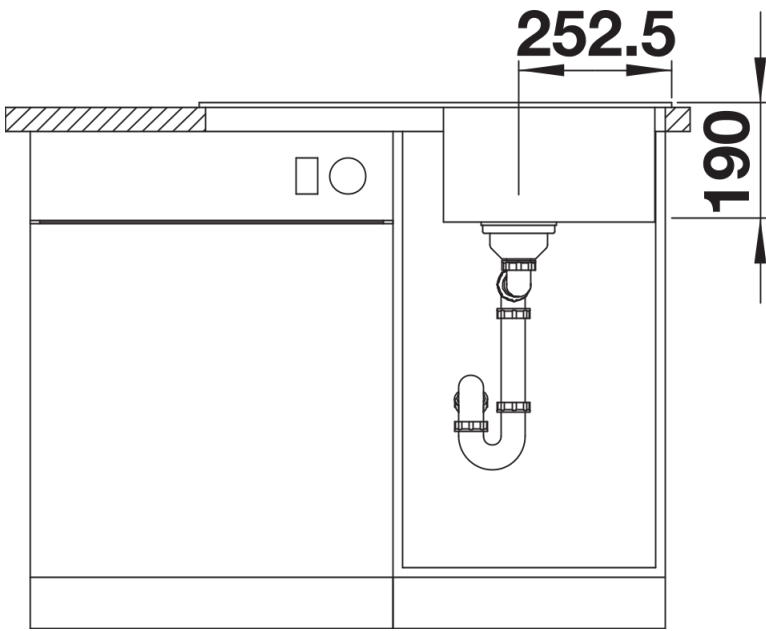

Product information sheet LEGRA 45 S

Item no. 522203

Benefits

- Classic lines combined with modern functionality
- Spacious main bowl
- Large, practical drainer
- Can be installed reversibly

Colours

Available colours:

- black
- anthracite
- volcano grey
- white
- soft white

SILGRANIT white

Planning information

- Cut out size: 760 x 480 x R15
- Universal handing

Scope of supply

- Waste fitting with space-saving pipe
- 3 ½" basket strainer

Details

Top view

Cut-out

Front view

Side view