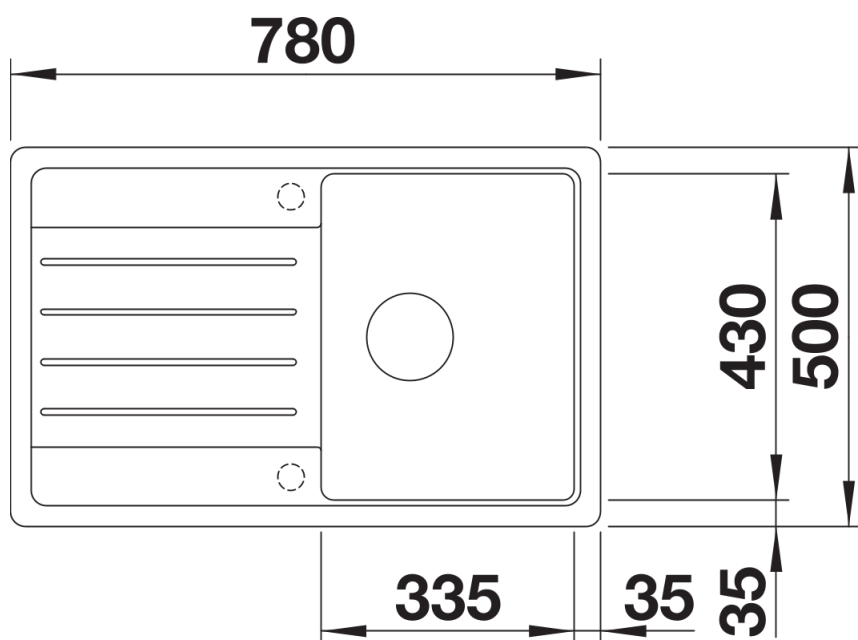

Product information sheet LEGRA 45 S

Item no. 522203

Benefits

- Classic lines combined with modern functionality
- Spacious main bowl
- Large, practical drainer
- Can be installed reversibly

Colours

Available colours:

- black
- anthracite
- volcano grey
- white
- soft white

SILGRANIT white

Planning information

- Cut out size: 760 x 480 x R15
- Universal handing

Scope of supply

- Waste fitting with space-saving pipe
- 3 ½" basket strainer

Details

Top view

Cut-out

Front view

Side view