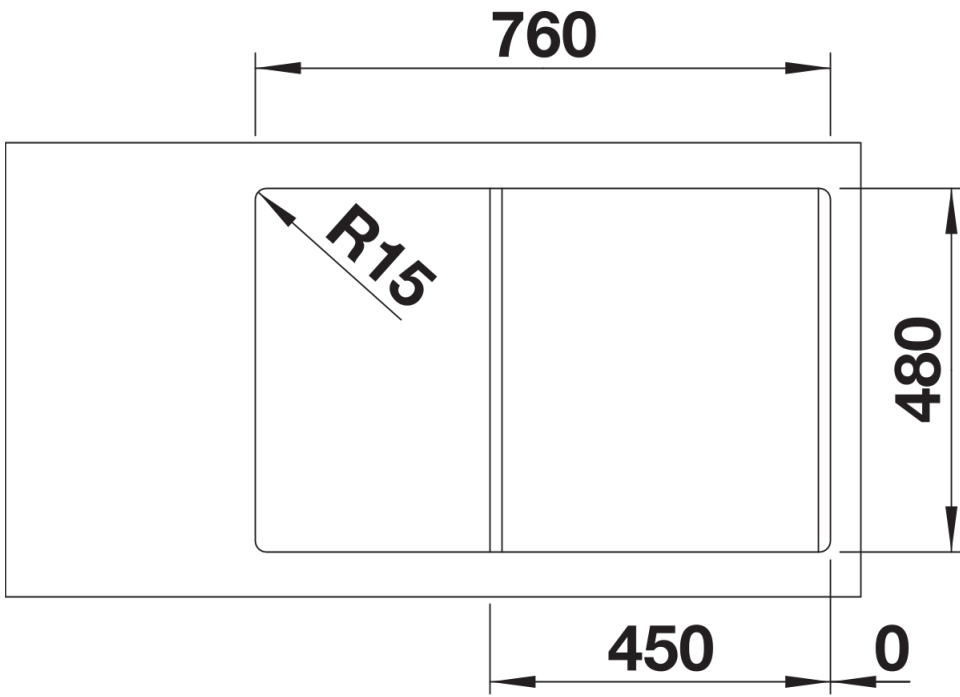

Product information sheet LEGRA 45 S

Item no. 522203

Benefits

- Classic lines combined with modern functionality
- Spacious main bowl
- Large, practical drainer
- Can be installed reversibly

Colours

Available colours:

- black
- anthracite
- volcano grey
- white
- soft white

SILGRANIT white

Planning information

- Cut out size: 760 x 480 x R15
- Universal handing

Scope of supply

- Waste fitting with space-saving pipe
- 3 ½" basket strainer

Details

Top view

Cut-out

Front view

Side view