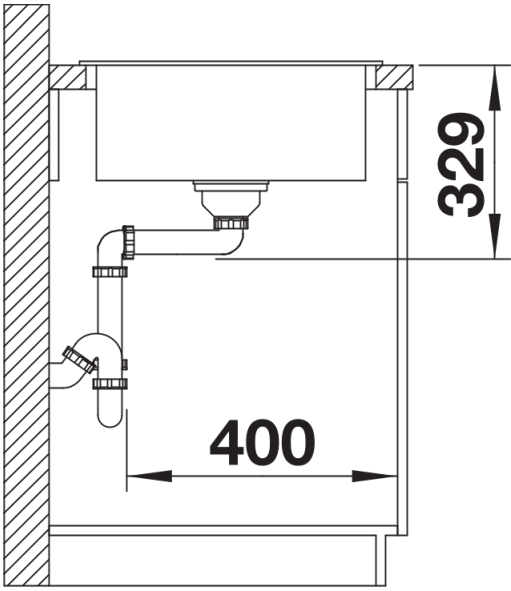

- black
- anthracite
- volcano grey
- white
- soft white

SILGRANIT white

Planning information

- Cut out size: 760 x 480 x R15
- Universal handing

Scope of supply

- Waste fitting with space-saving pipe
- 3 ½" basket strainer

Details

Top view

Cut-out

Front view

Side view