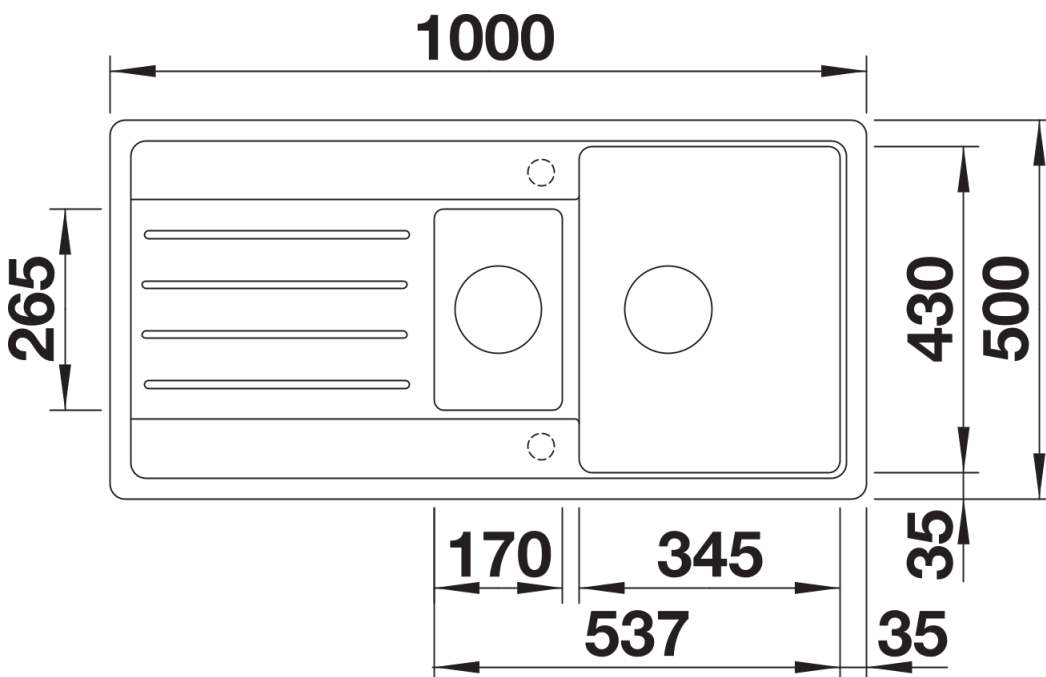

Product information sheet LEGRA 6 S

Item no. 522207

Benefits

- Classic lines combined with modern functionality
- Spacious main and additional bowl provides a high degree of comfort
- Large, practical drainer
- Can be installed reversibly

Colours

Available colours:

- black
- anthracite
- volcano grey
- white
- soft white

SILGRANIT anthracite

Planning information

- Cut out size: 980 x 480 x R15
- Universal handing

Scope of supply

- Waste fitting with space-saving pipe
- two 3½" basket strainers
- ½ bowl non close basket strainer

Details

Top view

Cut-out

Front view

Side view