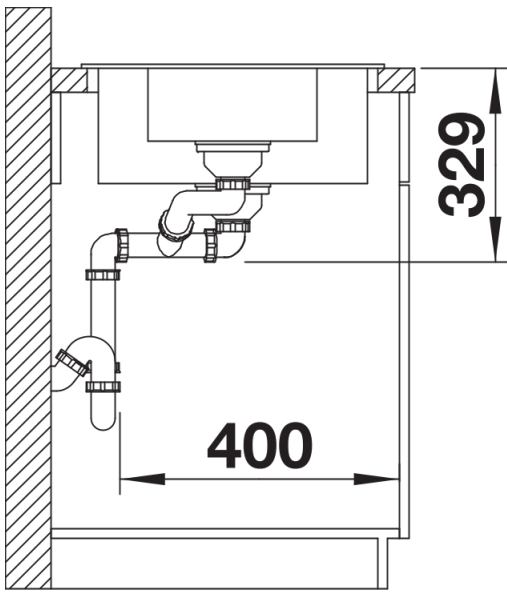

Colours

Available colours:

- black
- anthracite
- volcano grey
- white
- soft white

SILGRANIT anthracite

Planning information

- Cut out size: 980 x 480 x R15
- Universal handing

Scope of supply

- Waste fitting with space-saving pipe
- two 3½" basket strainers
- ½ bowl non close basket strainer

Details

Top view

Cut-out

Front view

Side view