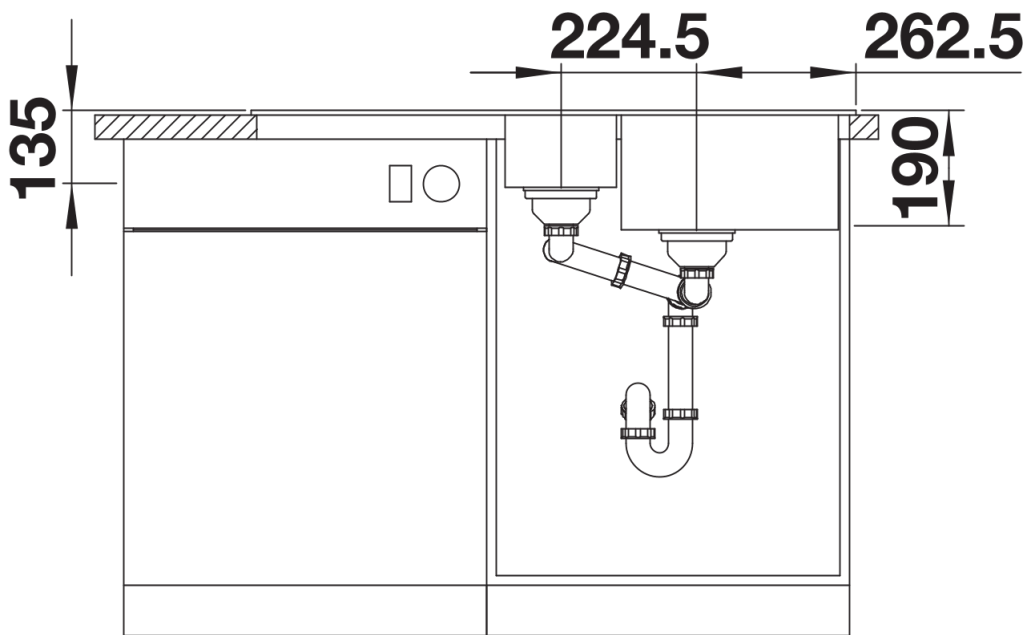

Product information sheet LEGRA 6 S

Item no. 522207

Benefits

- Classic lines combined with modern functionality
- Spacious main and additional bowl provides a high degree of comfort
- Large, practical drainer
- Can be installed reversibly

Colours

Available colours:

- black
- anthracite
- volcano grey
- white
- soft white

SILGRANIT anthracite

Planning information

- Cut out size: 980 x 480 x R15
- Universal handing

Scope of supply

- Waste fitting with space-saving pipe
- two 3½" basket strainers
- ½ bowl non close basket strainer

Details

Top view

Cut-out

Front view

Side view