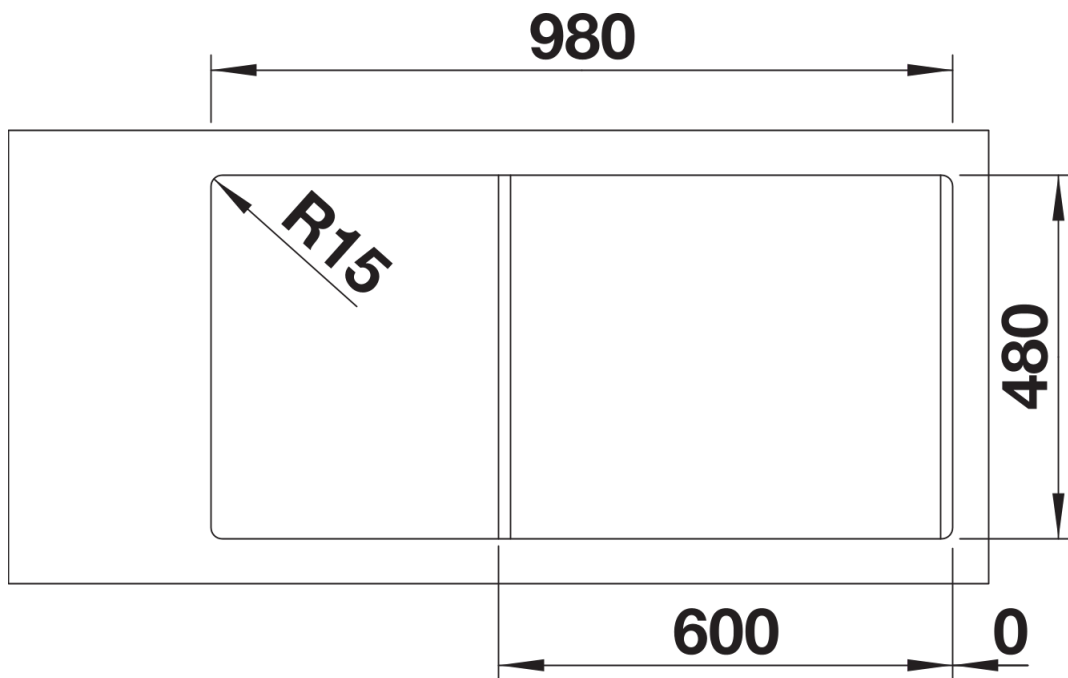

Colours

Available colours:

- black
- anthracite
- volcano grey
- white
- soft white

SILGRANIT anthracite

Planning information

- Cut out size: 980 x 480 x R15
- Universal handing

Scope of supply

- Waste fitting with space-saving pipe
- two 3½" basket strainers
- ½ bowl non close basket strainer

Details

Top view

Cut-out

Front view

Side view