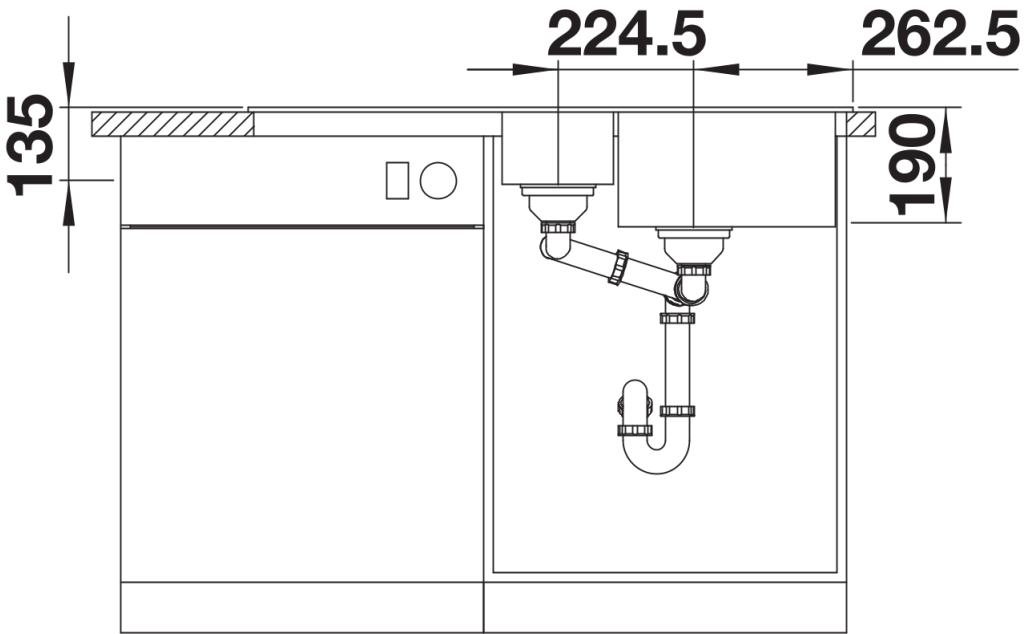

Colours

Available colours:

- black
- anthracite
- volcano grey
- white
- soft white

SILGRANIT white

Planning information

- Cut out size: 980 x 480 x R15
- Universal handing

Scope of supply

- Waste fitting with space-saving pipe
- two 3½" basket strainers
- ½ bowl non close basket strainer

Details

Top view

Cut-out

Front view

Side view