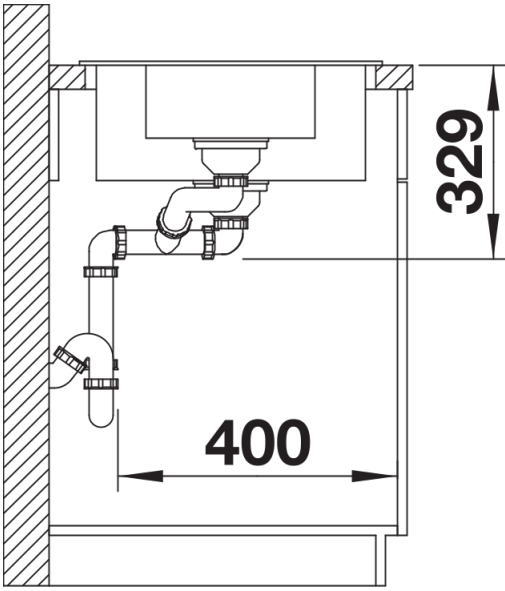

Colours

Available colours:

- black
- anthracite
- volcano grey
- white
- soft white

SILGRANIT white

Planning information

- Cut out size: 980 x 480 x R15
- Universal handing

Scope of supply

- Waste fitting with space-saving pipe
- two 3½" basket strainers
- ½ bowl non close basket strainer

Details

Top view

Cut-out

Front view

Side view