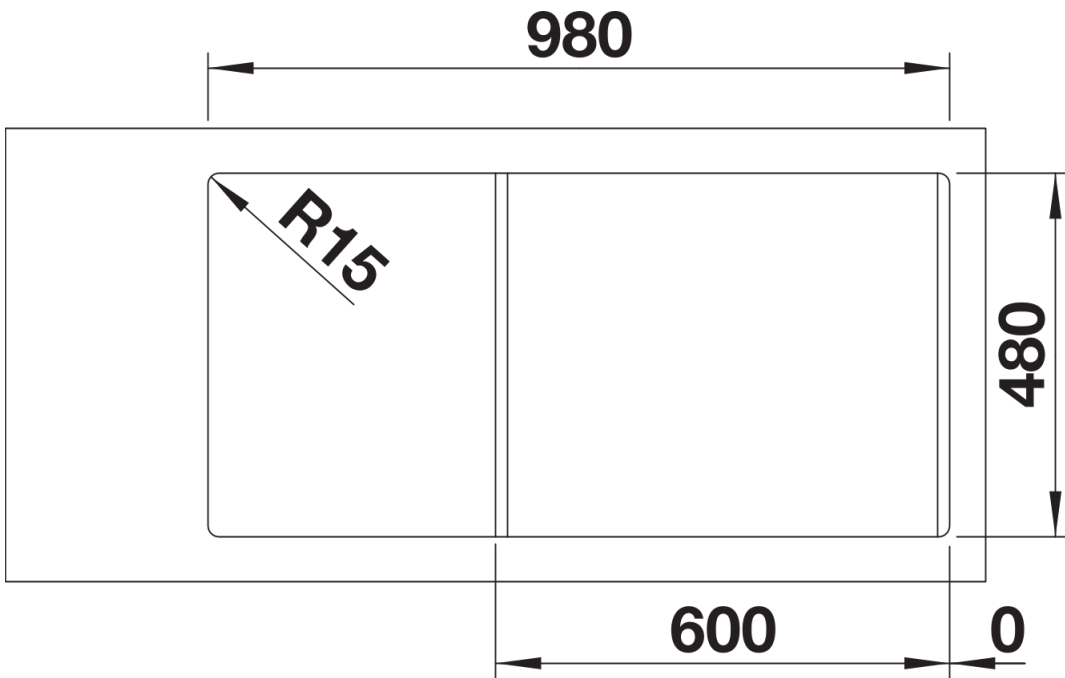

Colours

Available colours:

- black
- anthracite
- volcano grey
- white
- soft white

SILGRANIT white

Planning information

- Cut out size: 980 x 480 x R15
- Universal handing

Scope of supply

- Waste fitting with space-saving pipe
- two 3½" basket strainers
- ½ bowl non close basket strainer

Details

Top view

Cut-out

Front view

Side view