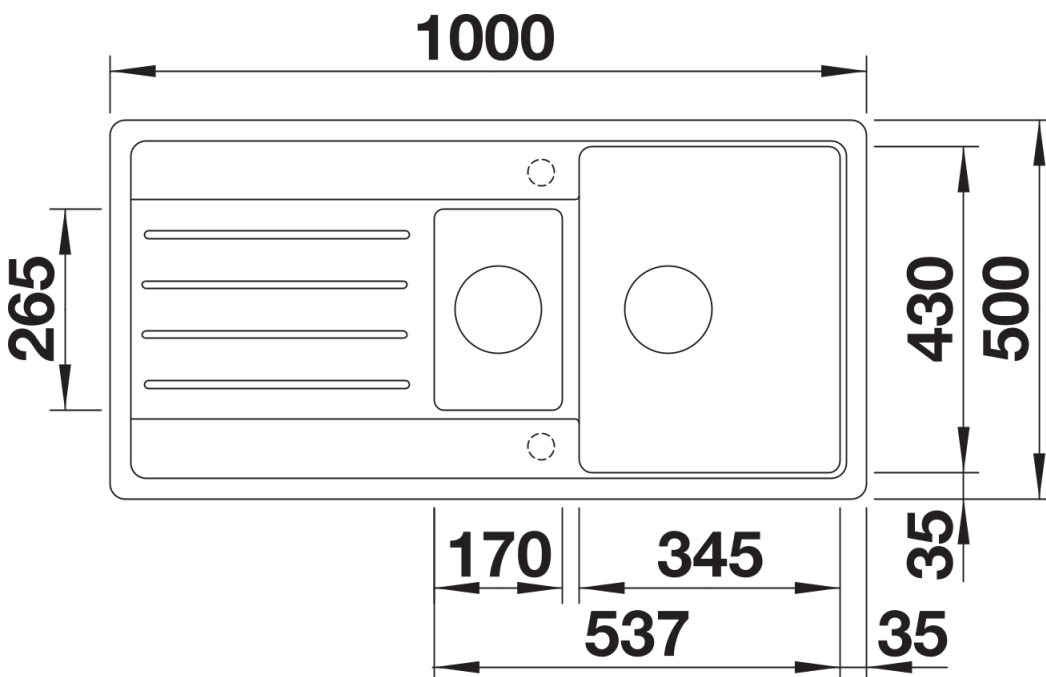

Product information sheet LEGRA 6 S

Item no. 522209

Benefits

- Classic lines combined with modern functionality
- Spacious main and additional bowl provides a high degree of comfort
- Large, practical drainer
- Can be installed reversibly

Colours

Available colours:

- black
- anthracite
- volcano grey
- white
- soft white

SILGRANIT white

Planning information

- Cut out size: 980 x 480 x R15
- Universal handing

Scope of supply

- Waste fitting with space-saving pipe
- two 3½" basket strainers
- ½ bowl non close basket strainer

Details

Top view

Cut-out

Front view

Side view