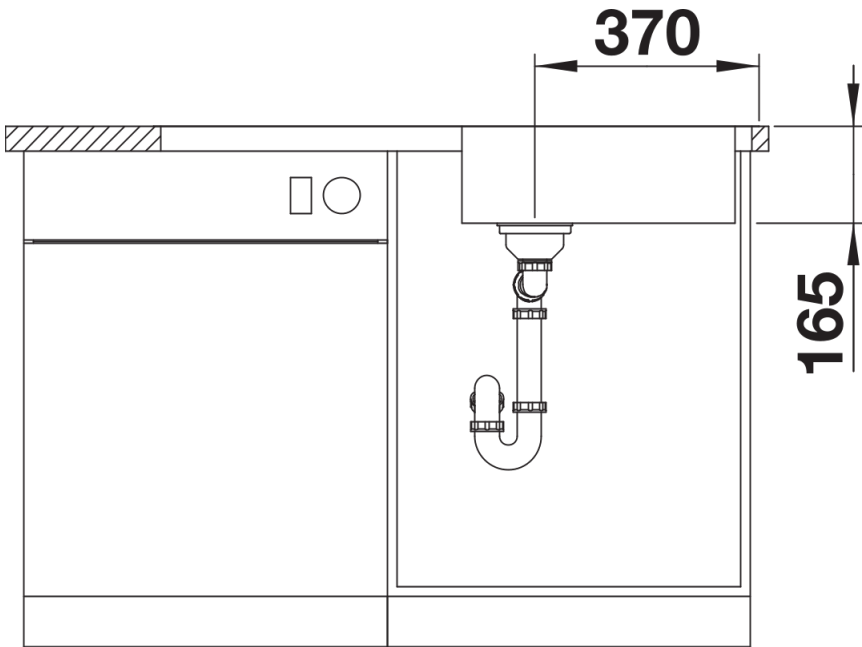

Product information sheet LANTOS XL 6 S-IF

Item no. 453630

Benefits

- Wide sink family range with clear shapes
- Elegant IF flat-rim for insert installation from above
- User-friendly thanks to the large drainer area
- Can be installed reversibly
- With 3 ½" stainless steel basket strainer

Planning information

- Cut out size: 976 x 476 x R15, Universal handing

Scope of supply

- Waste fitting
- 3 ½" basket strainer

Details

Top view

Cut-out

Front view

Side view