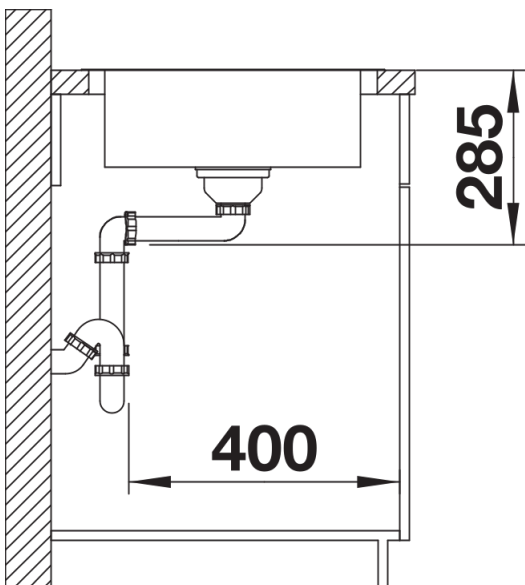

Product information sheet LANTOS XL 6 S-IF

Item no. 453630

Benefits

- Wide sink family range with clear shapes
- Elegant IF flat-rim for insert installation from above
- User-friendly thanks to the large drainer area
- Can be installed reversibly
- With 3 ½" stainless steel basket strainer

Planning information

- Cut out size: 976 x 476 x R15, Universal handing

Scope of supply

- Waste fitting
- 3 ½" basket strainer

Details

Top view

Cut-out

Front view

Side view