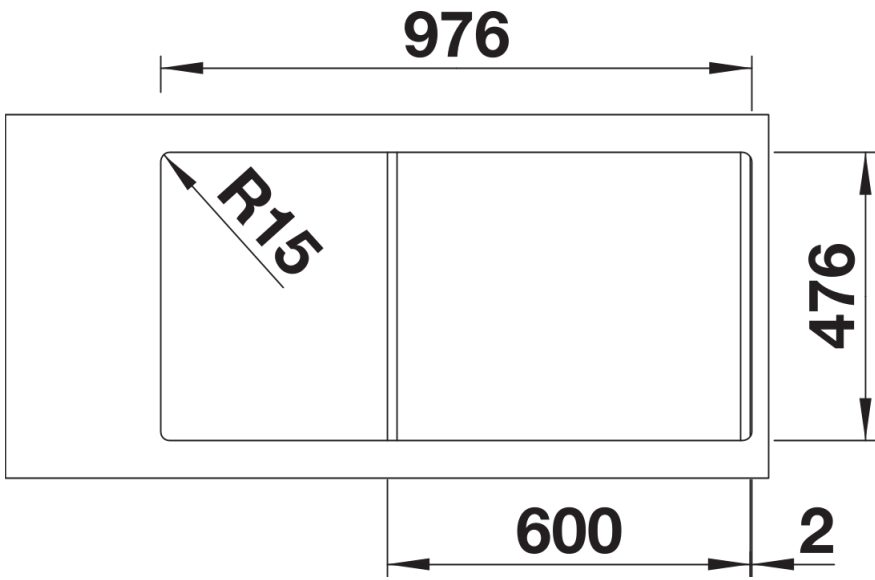

Product information sheet LANTOS XL 6 S-IF

Item no. 453630

Benefits

- Wide sink family range with clear shapes
- Elegant IF flat-rim for insert installation from above
- User-friendly thanks to the large drainer area
- Can be installed reversibly
- With 3 ½" stainless steel basket strainer

Planning information

- Cut out size: 976 x 476 x R15, Universal handing

Scope of supply

- Waste fitting
- 3 ½" basket strainer

Details

Top view

Cut-out

Front view

Side view