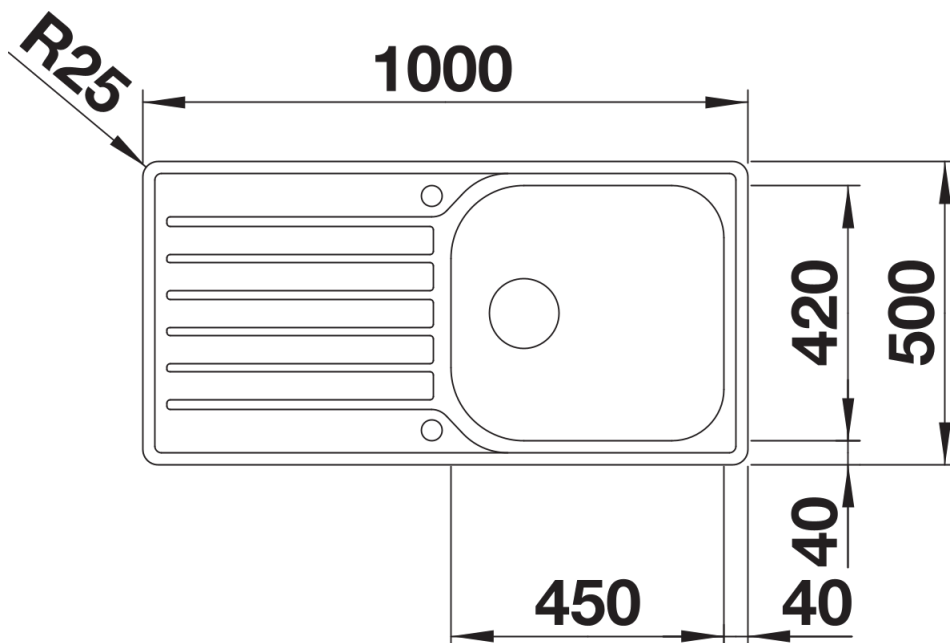

Product information sheet LANTOS XL 6 S-IF

Item no. 453630

Benefits

- Wide sink family range with clear shapes
- Elegant IF flat-rim for insert installation from above
- User-friendly thanks to the large drainer area
- Can be installed reversibly
- With 3 ½" stainless steel basket strainer

Planning information

- Cut out size: 976 x 476 x R15, Universal handing

Scope of supply

- Waste fitting
- 3 ½" basket strainer

Details

Top view

Cut-out

Front view

Side view