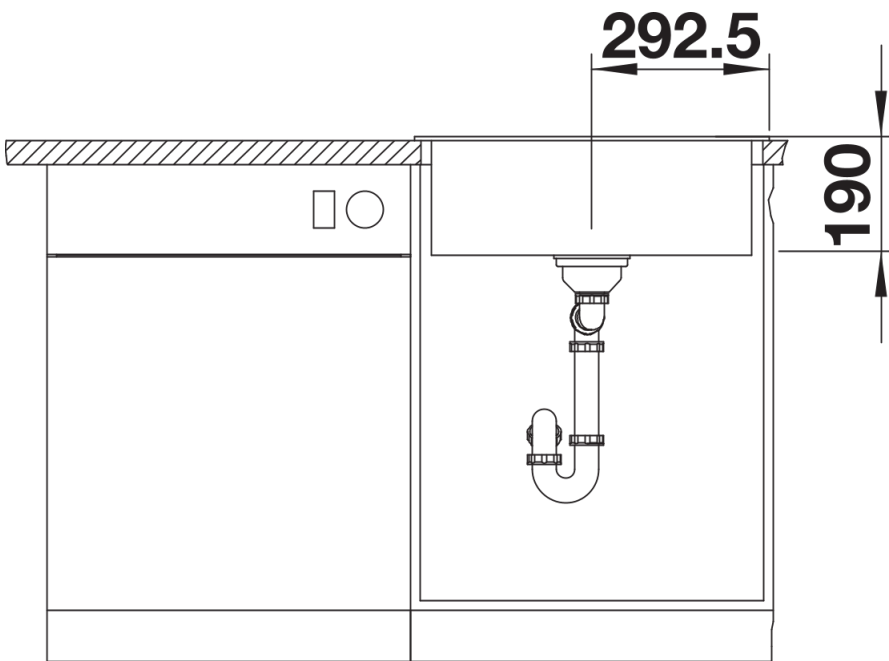

SILGRANIT anthracite

Planning information

- Cut out size: 565 x 480 x R15, Universal handing, German warehouse stock, allow 10 working days.

Scope of supply

- Waste fitting with space-saving pipe
- 3 ½" basket strainer

Details

Top view

Cut-out

Front view

Side view