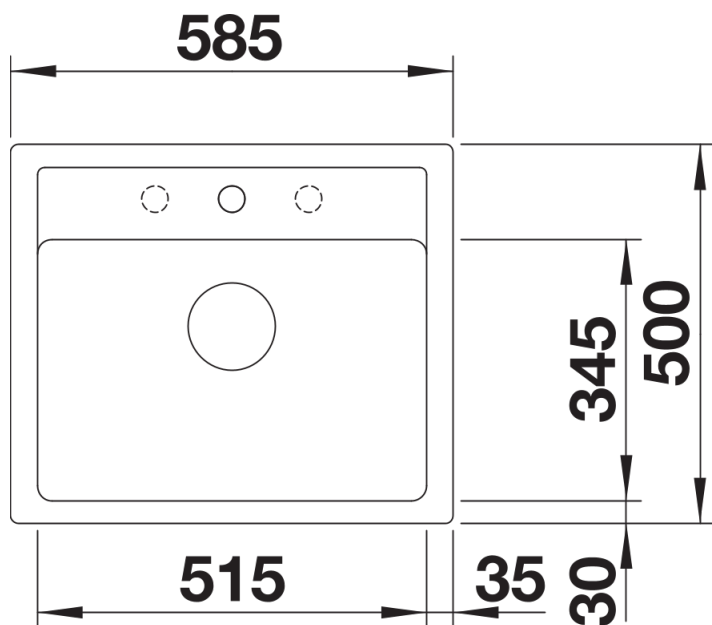

SILGRANIT anthracite

Planning information

- Cut out size: 565 x 480 x R15, Universal handing, German warehouse stock, allow 10 working days.

Scope of supply

- Waste fitting with space-saving pipe
- 3 ½" basket strainer

Details

Top view

Cut-out

Front view

Side view