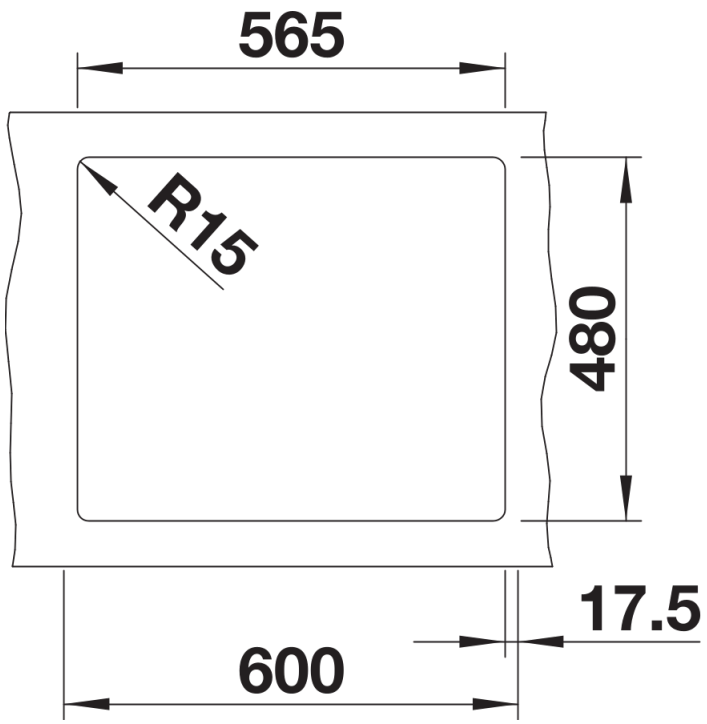

SILGRANIT anthracite

Planning information

- Cut out size: 565 x 480 x R15, Universal handing, German warehouse stock, allow 10 working days.

Scope of supply

- Waste fitting with space-saving pipe
- 3 ½" basket strainer

Details

Top view

Cut-out

Front view

Side view