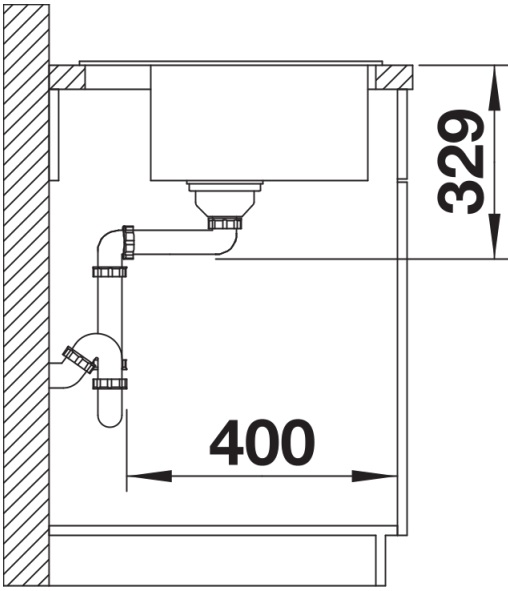

SILGRANIT anthracite

Planning information

- Cut out size: 565 x 480 x R15, Universal handing, German warehouse stock, allow 10 working days.

Scope of supply

- Waste fitting with space-saving pipe
- 3 ½" basket strainer

Details

Top view

Cut-out

Front view

Side view