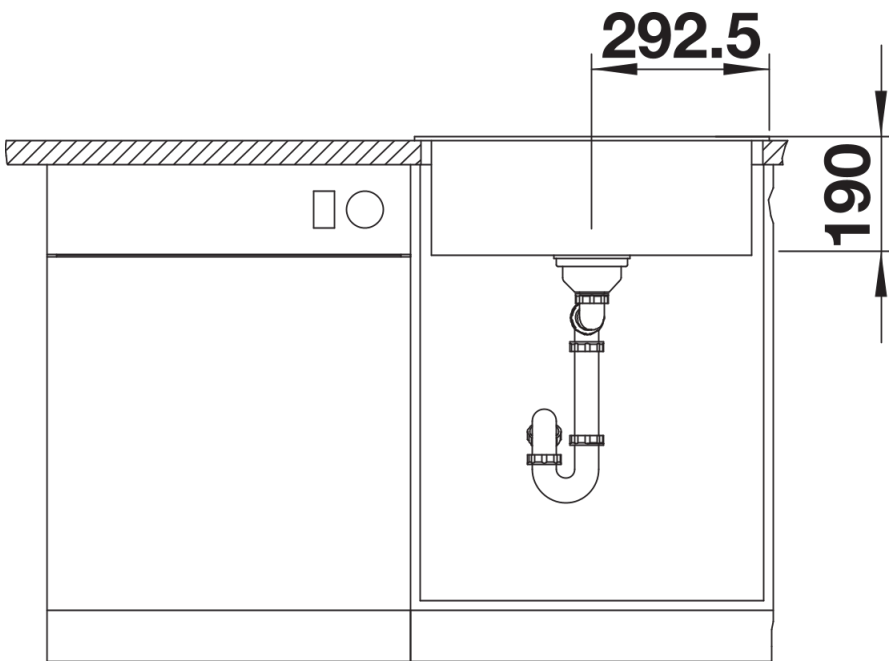

SILGRANIT white

Planning information

- Cut out size: 565 x 480 x R15, Universal handing

Scope of supply

- Waste fitting with space-saving pipe
- 3 ½" basket strainer

Details

Top view

Cut-out

Front view

Side view