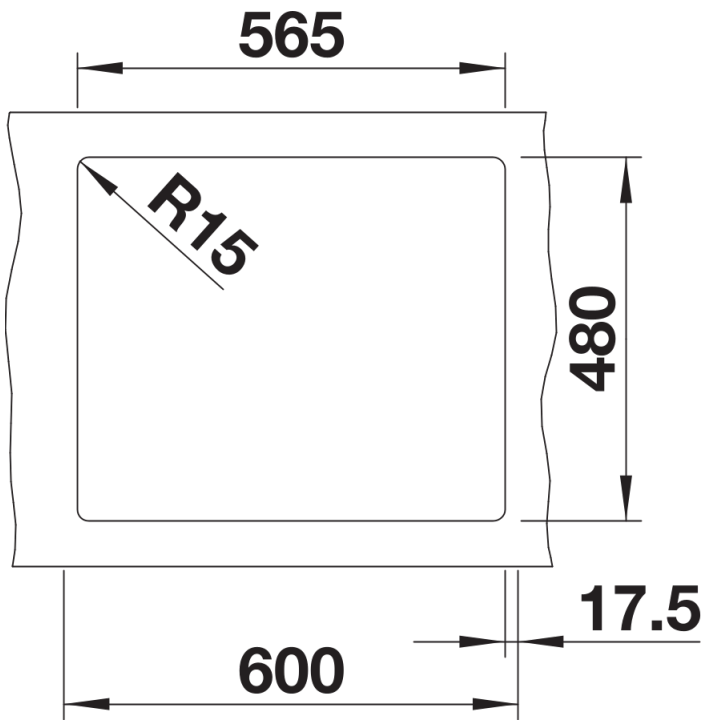

SILGRANIT white

Planning information

- Cut out size: 565 x 480 x R15, Universal handing

Scope of supply

- Waste fitting with space-saving pipe
- 3 ½" basket strainer

Details

Top view

Cut-out

Front view

Side view