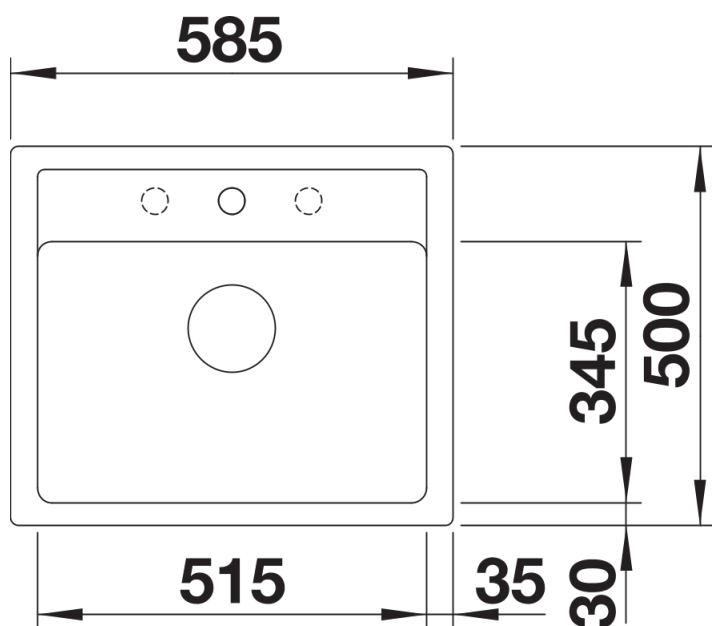

SILGRANIT white

Planning information

- Cut out size: 565 x 480 x R15, Universal handing

Scope of supply

- Waste fitting with space-saving pipe
- 3 ½" basket strainer

Details

Top view

Cut-out

Front view

Side view