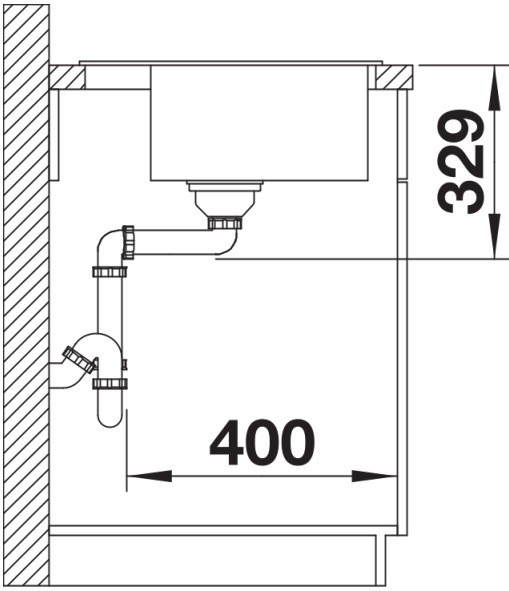

SILGRANIT white

Planning information

- Cut out size: 565 x 480 x R15, Universal handing

Scope of supply

- Waste fitting with space-saving pipe
- 3 ½" basket strainer

Details

Top view

Cut-out

Front view

Side view