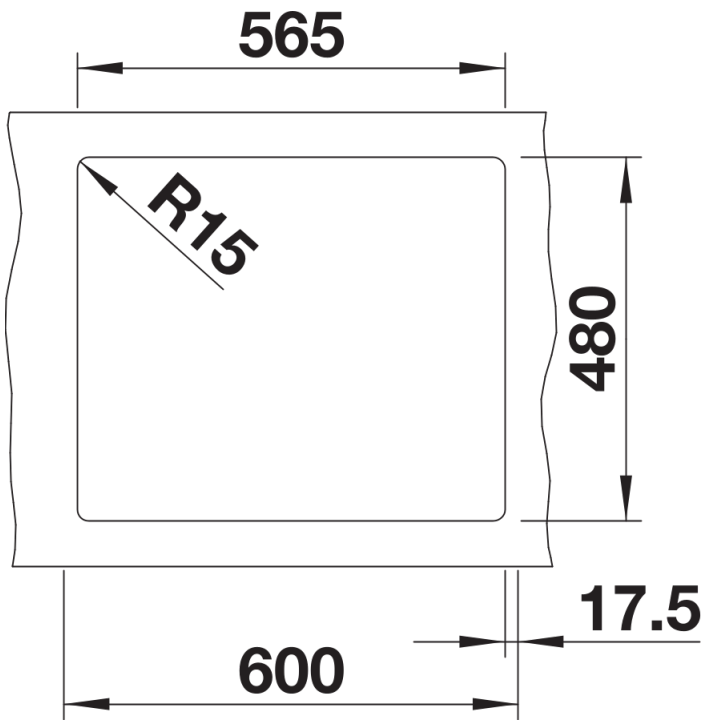

## Planning information

---

- Cut out size: 565 x 480 x R15, Universal handing

## Scope of supply

---

- Waste fitting with space-saving pipe  
- 3 ½" basket strainer

## Details

---

Top view

Cut-out

Front view

Side view