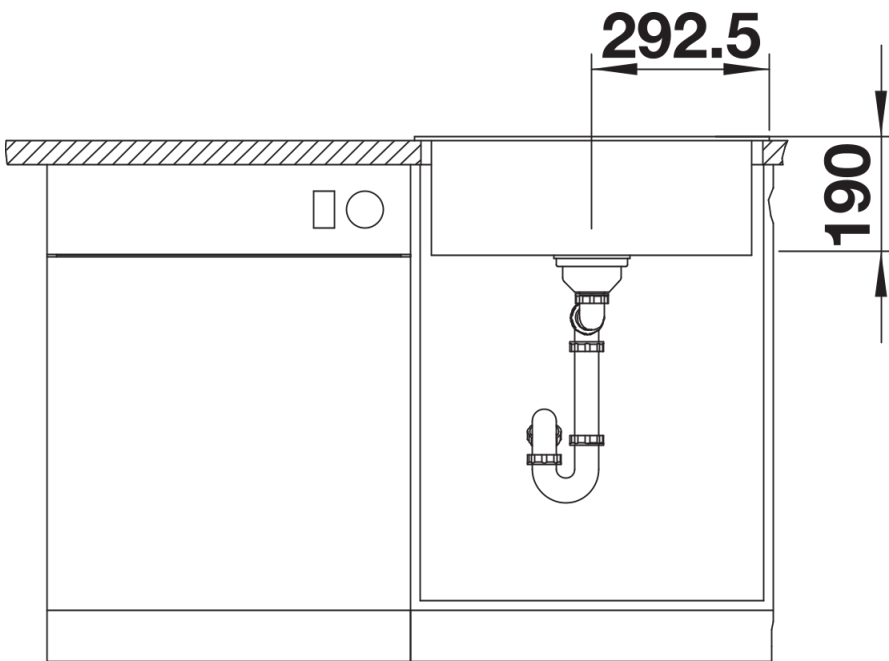

## Planning information

---

- Cut out size: 565 x 480 x R15, Universal handing

## Scope of supply

---

- Waste fitting with space-saving pipe  
- 3 ½" basket strainer

## Details

---

Top view

Cut-out

Front view

Side view