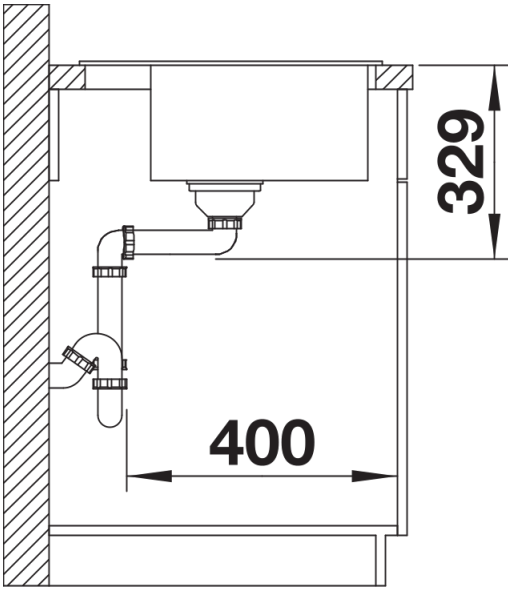

## Planning information

---

- Cut out size: 565 x 480 x R15, Universal handing

## Scope of supply

---

- Waste fitting with space-saving pipe  
- 3 ½" basket strainer

## Details

---

Top view

Cut-out

Front view

Side view