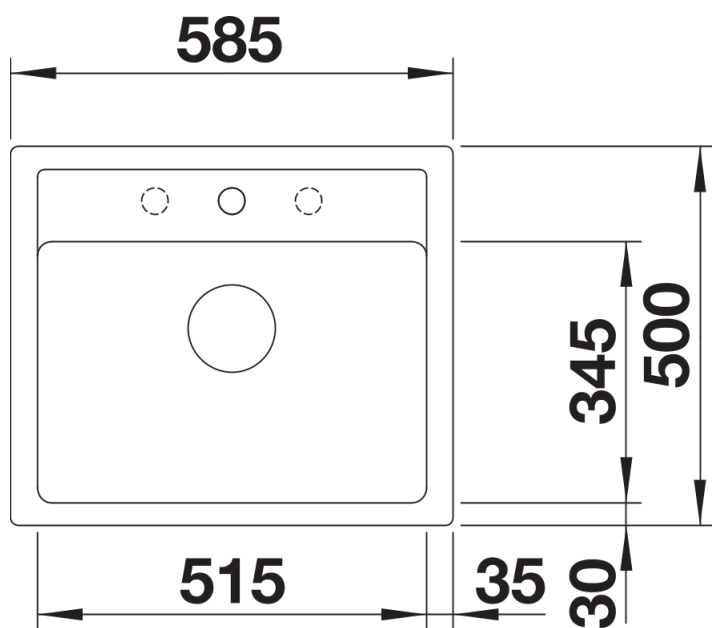

## Planning information

---

- Cut out size: 565 x 480 x R15, Universal handing

## Scope of supply

---

- Waste fitting with space-saving pipe  
- 3 ½" basket strainer

## Details

---

Top view

Cut-out

Front view

Side view