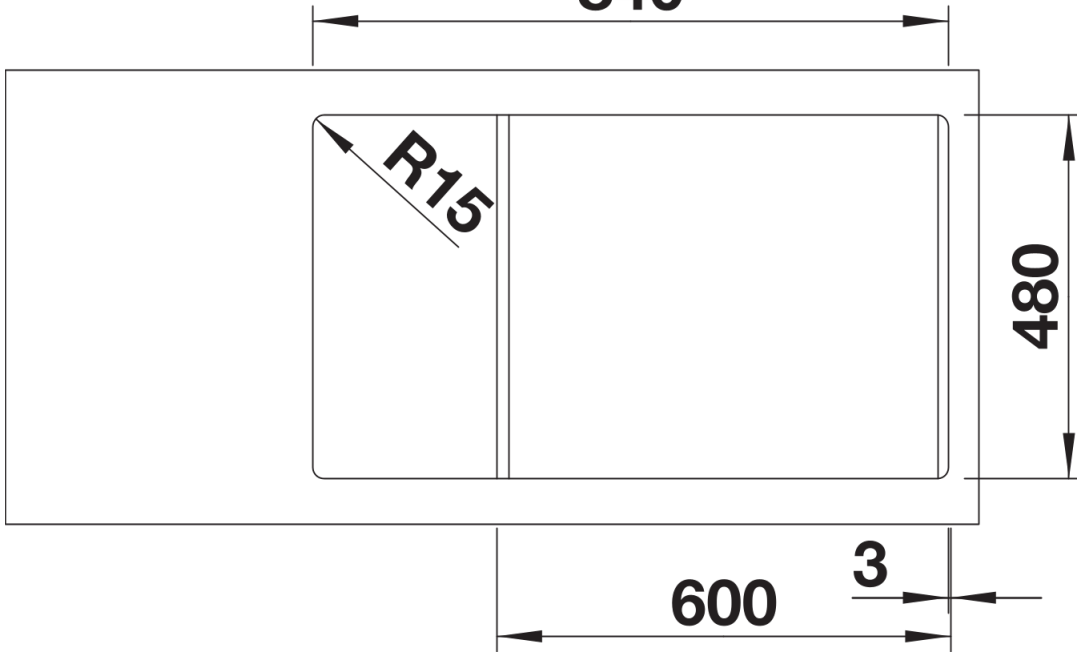

## Planning information

---

- Cut out size: 840 x 480 x R15
- Universal handing

## Scope of supply

---

- Waste fitting with space-saving pipe
- 3 ½" basket strainer

## Details

---

Top view

840

Cut-out

367.5

Front view

Side view