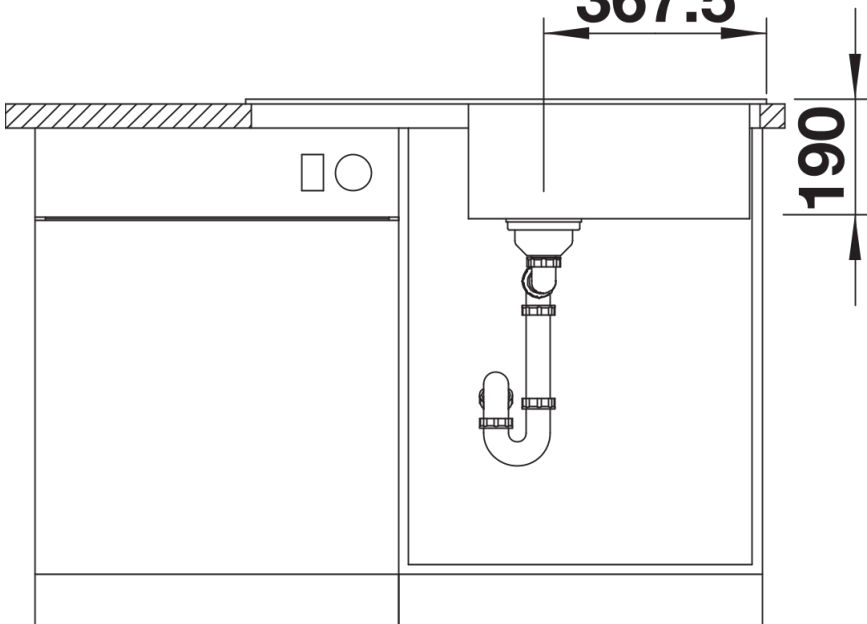

## Planning information

---

- Cut out size: 840 x 480 x R15
- Universal handing

## Scope of supply

---

- Waste fitting with space-saving pipe
- 3 ½" basket strainer

## Details

---

Top view

840

Cut-out

367.5

Front view

Side view