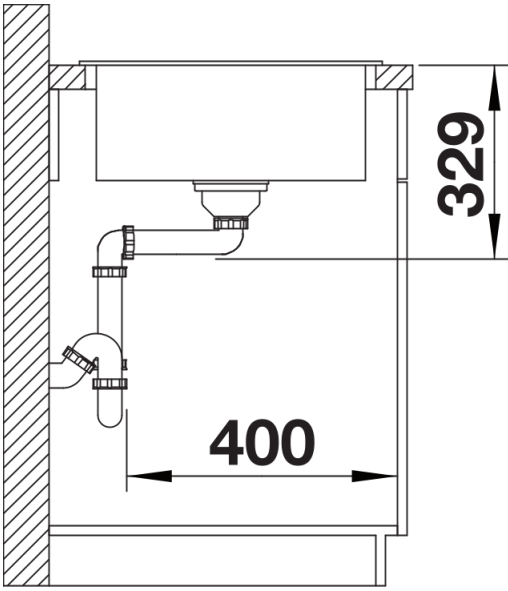

## Planning information

---

- Cut out size: 840 x 480 x R15
- Universal handing

## Scope of supply

---

- Waste fitting with space-saving pipe
- 3 ½" basket strainer

## Details

---

Top view

840

Cut-out

367.5

Front view

Side view