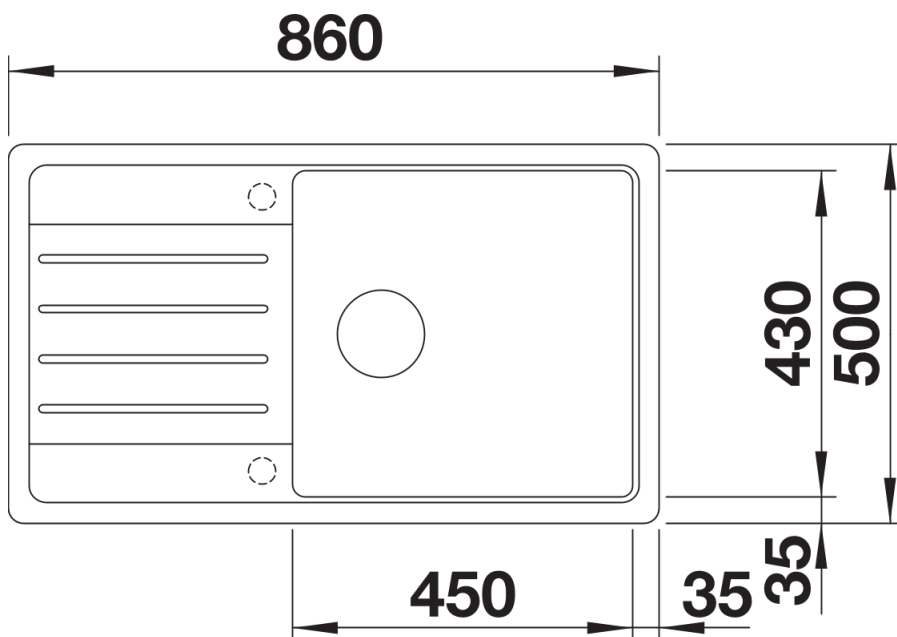

## Planning information

---

- Cut out size: 840 x 480 x R15
- Universal handing

## Scope of supply

---

- Waste fitting with space-saving pipe
- 3 ½" basket strainer

## Details

---

Top view

840

Cut-out

367.5

Front view

Side view