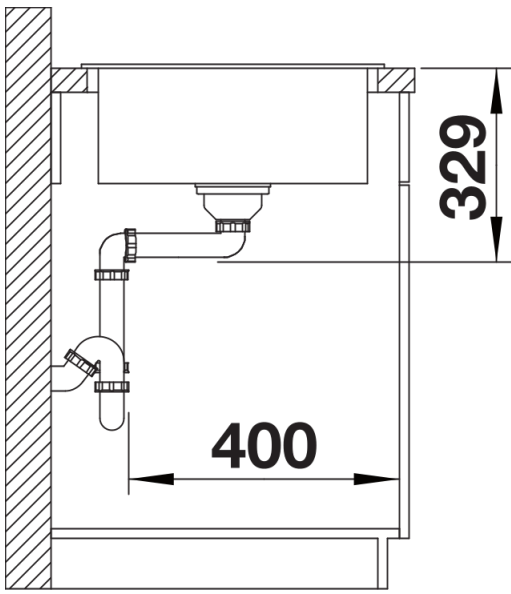

Colours

Available colours:

- black
- anthracite
- volcano grey
- white
- soft white

SILGRANIT white

Planning information

- Cut out size: 840 x 480 x R15
- Universal handing

Scope of supply

- Waste fitting with space-saving pipe
- 3 ½" basket strainer

Details

Top view

Cut-out

Front view

Side view