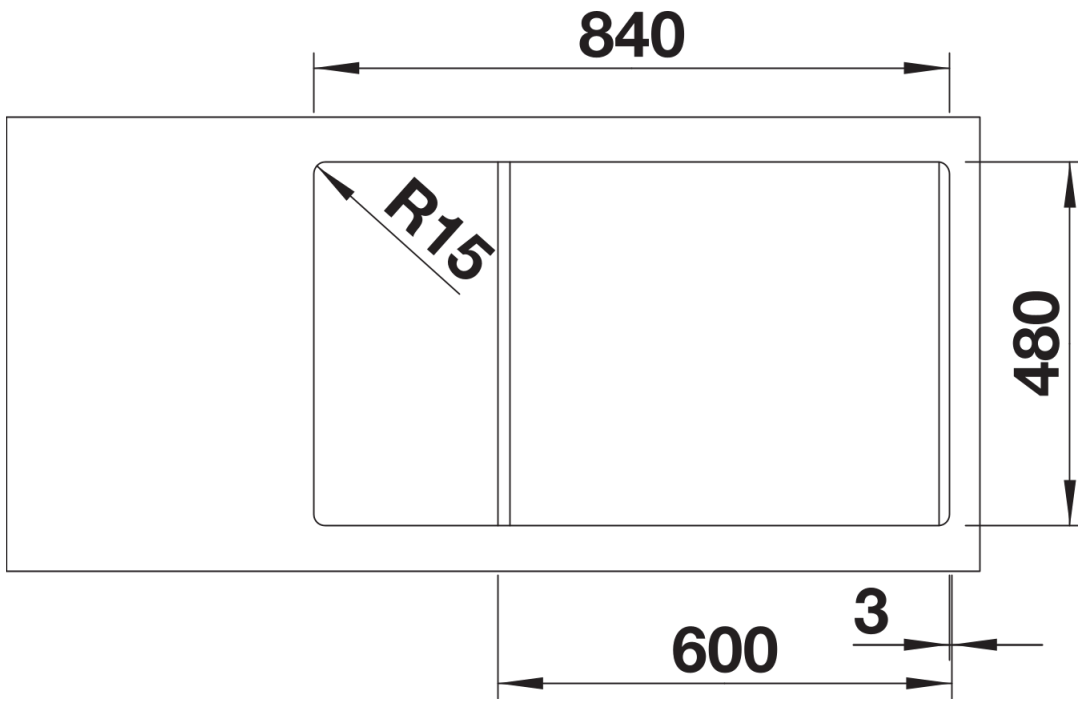

Product information sheet LEGRA XL 6 S

Item no. 523328

Benefits

- Classic lines combined with modern functionality
- Spacious main bowl
- Large size XL bowl for even more room to do the washing up
- Can be installed reversibly

Colours

Available colours:

- black
- anthracite
- volcano grey
- white
- soft white

SILGRANIT white

Planning information

- Cut out size: 840 x 480 x R15
- Universal handing

Scope of supply

- Waste fitting with space-saving pipe
- 3 ½" basket strainer

Details

Top view

Cut-out

Front view

Side view