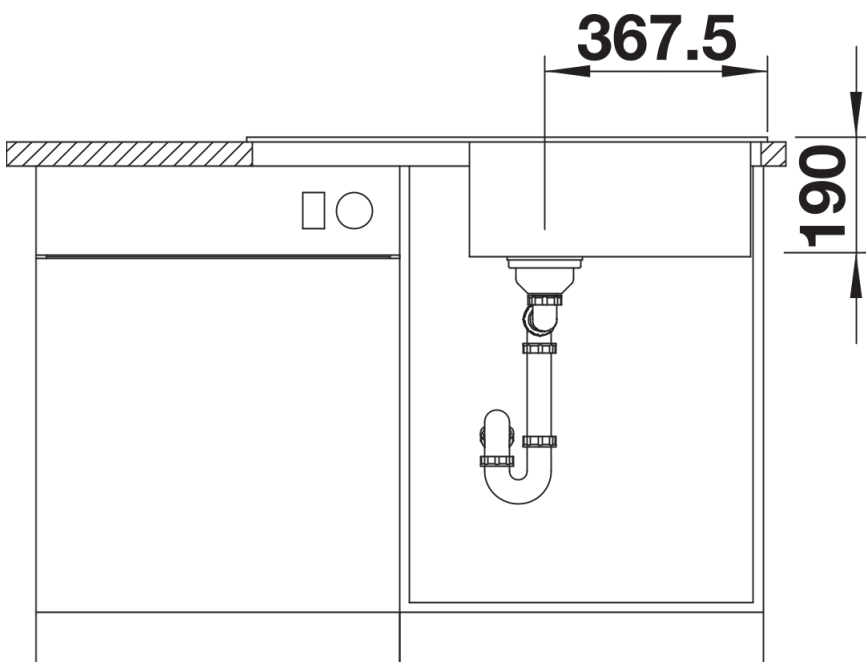

Product information sheet LEGRA XL 6 S

Item no. 523328

Benefits

- Classic lines combined with modern functionality
- Spacious main bowl
- Large size XL bowl for even more room to do the washing up
- Can be installed reversibly

Colours

Available colours:

- black
- anthracite
- volcano grey
- white
- soft white

SILGRANIT white

Planning information

- Cut out size: 840 x 480 x R15
- Universal handing

Scope of supply

- Waste fitting with space-saving pipe
- 3 ½" basket strainer

Details

Top view

Cut-out

Front view

Side view