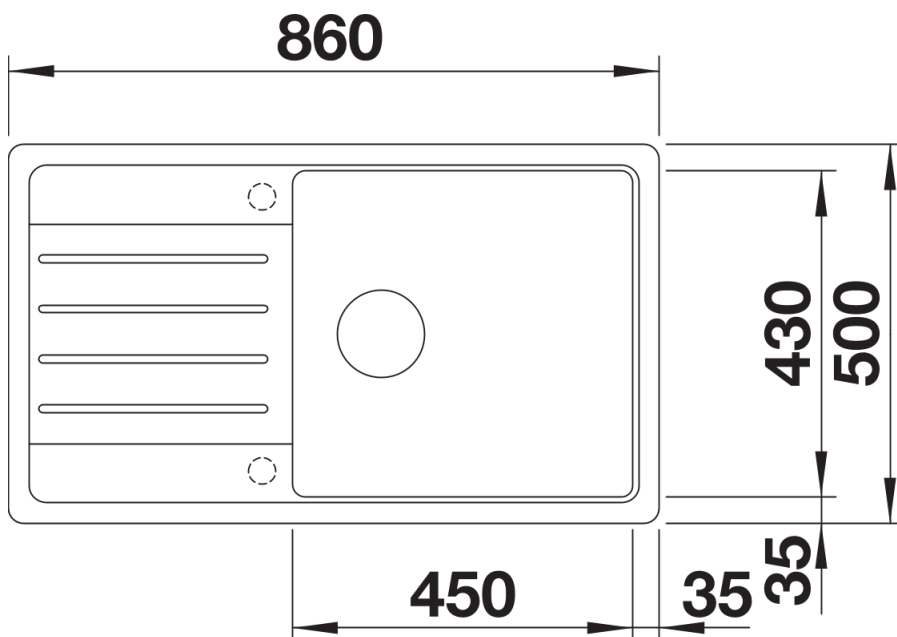

Product information sheet LEGRA XL 6 S

Item no. 523328

Benefits

- Classic lines combined with modern functionality
- Spacious main bowl
- Large size XL bowl for even more room to do the washing up
- Can be installed reversibly

Colours

Available colours:

- black
- anthracite
- volcano grey
- white
- soft white

SILGRANIT white

Planning information

- Cut out size: 840 x 480 x R15
- Universal handing

Scope of supply

- Waste fitting with space-saving pipe
- 3 ½" basket strainer

Details

Top view

Cut-out

Front view

Side view