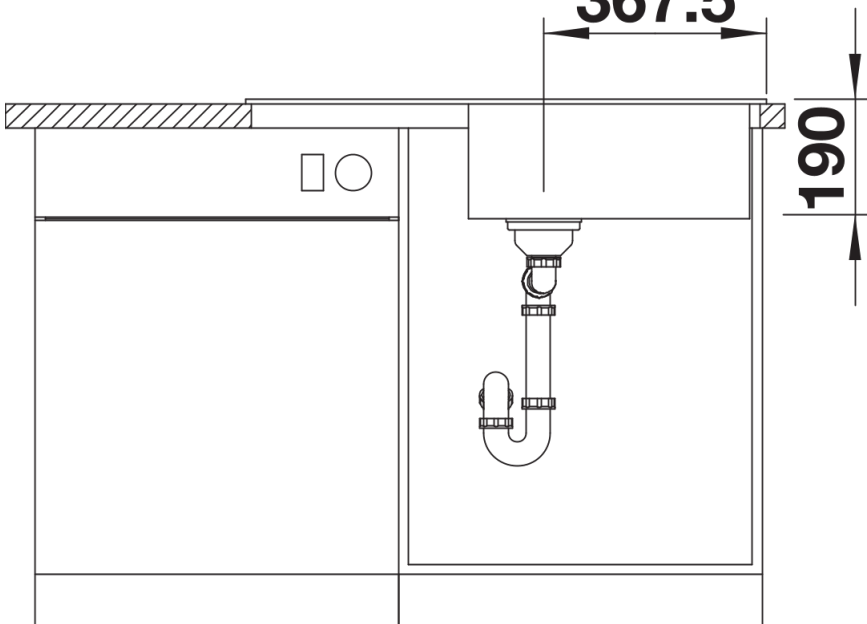

Product information sheet LEGRA XL 6 S

Item no. 523328

Benefits

- Classic lines combined with modern functionality
- Spacious main bowl
- Large size XL bowl for even more room to do the washing up
- Can be installed reversibly

Colours

Available colours:

- black
- anthracite
- volcano grey
- white
- soft white

SILGRANIT white

Planning information

- Cut out size: 840 x 480 x R15
- Universal handing

Scope of supply

- Waste fitting with space-saving pipe
- 3 ½" basket strainer

Details

Top view

840

Cut-out

367.5

Front view

Side view