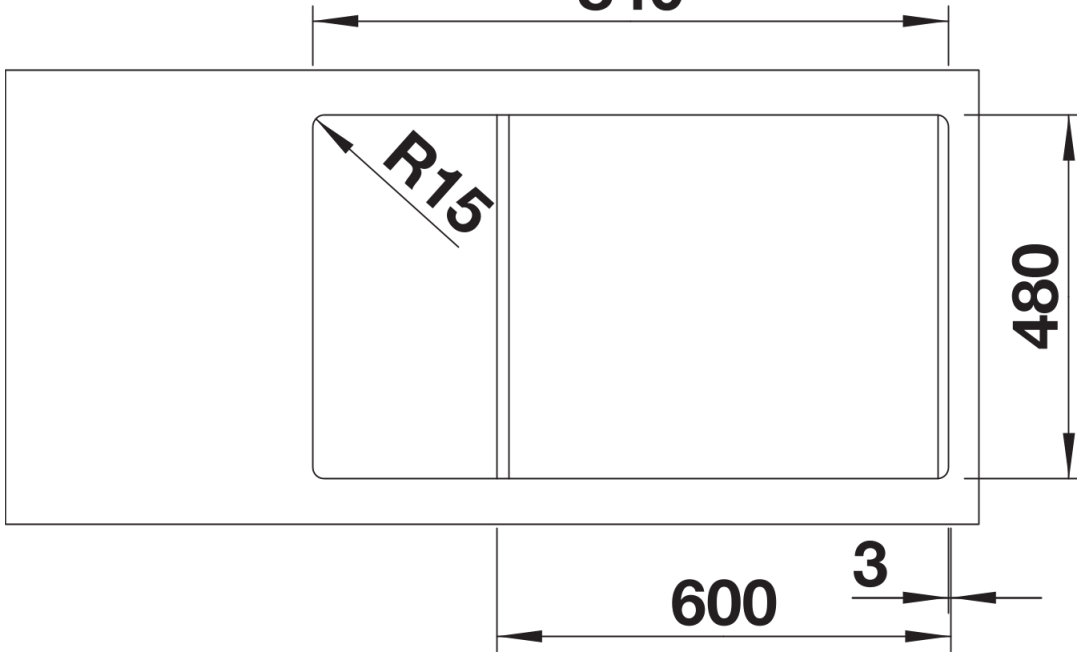

Product information sheet LEGRA XL 6 S

Item no. 523328

Benefits

- Classic lines combined with modern functionality
- Spacious main bowl
- Large size XL bowl for even more room to do the washing up
- Can be installed reversibly

Colours

Available colours:

- black
- anthracite
- volcano grey
- white
- soft white

SILGRANIT white

Planning information

- Cut out size: 840 x 480 x R15
- Universal handing

Scope of supply

- Waste fitting with space-saving pipe
- 3 ½" basket strainer

Details

Top view

840

Cut-out

367.5

Front view

Side view