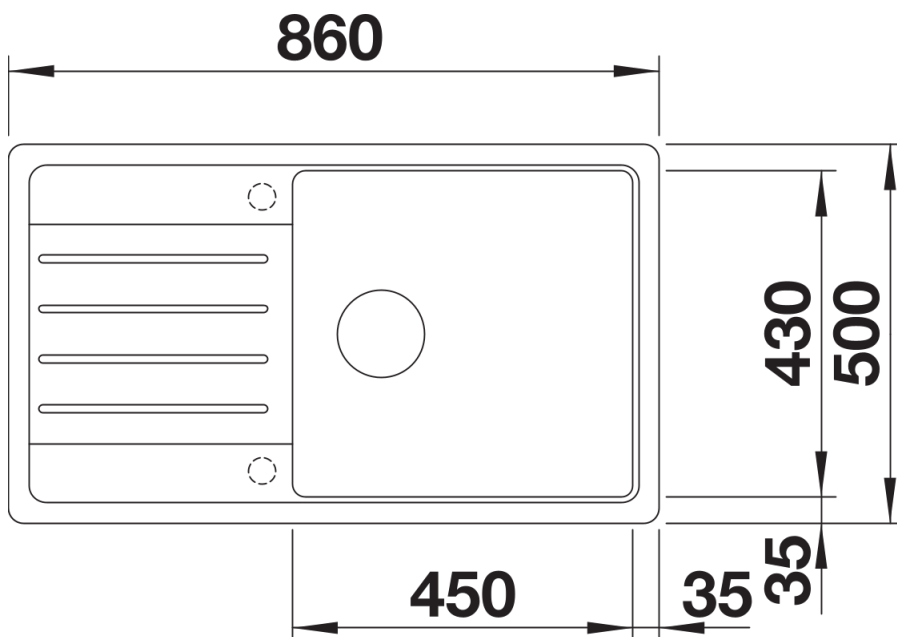

Product information sheet LEGRA XL 6 S

Item no. 523328

Benefits

- Classic lines combined with modern functionality
- Spacious main bowl
- Large size XL bowl for even more room to do the washing up
- Can be installed reversibly

Colours

Available colours:

- black
- anthracite
- volcano grey
- white
- soft white

SILGRANIT white

Planning information

- Cut out size: 840 x 480 x R15
- Universal handing

Scope of supply

- Waste fitting with space-saving pipe
- 3 ½" basket strainer

Details

Top view

840

Cut-out

367.5

Front view

Side view