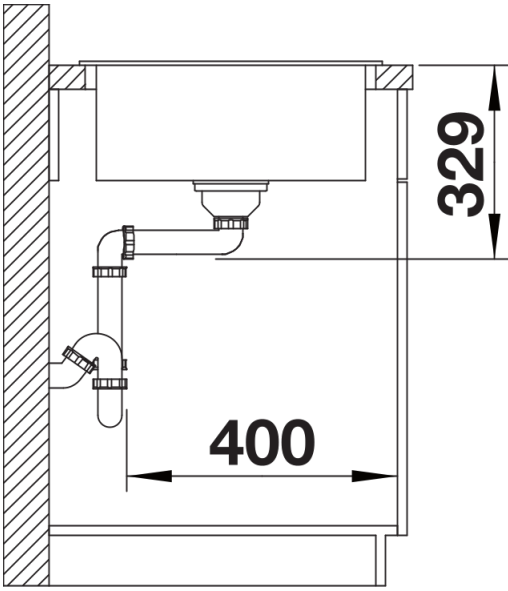

Colours

Available colours:

- black
- anthracite
- volcano grey
- white
- soft white

SILGRANIT white

Planning information

- Cut out size: 840 x 480 x R15
- Universal handing

Scope of supply

- Waste fitting with space-saving pipe
- 3 ½" basket strainer

Details

Top view

840

Cut-out

367.5

Front view

Side view