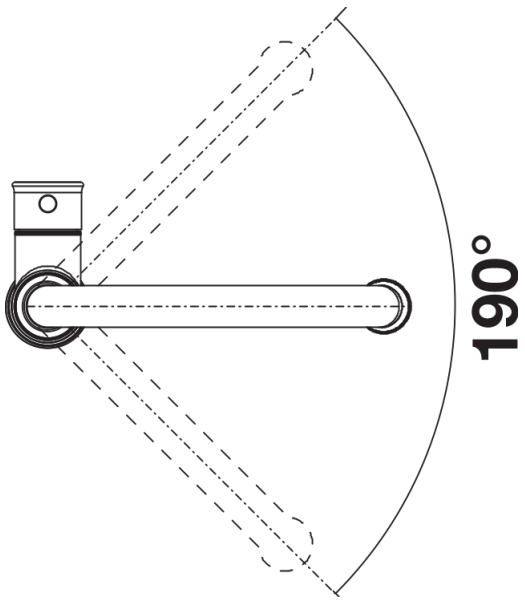

Product information sheet LIVIA-S

Item no. 521288

Benefits

- Modern design with optically contrasting decor elements
- High J-shaped spout with extendable shower
- Particularly recommended for undermount bowls and high-quality worktops

Colours

Available colours:
chrome

galvanic chrome

Planning information

- Please note:
- Requires a balanced high pressure supply only, min 2.0 bar
- $\frac{3}{8}$ " BSP connectors required (not supplied)
- Height: 360
- Reach: 208
- Base: 52
- Tap hole: $\varnothing 35$

Scope of supply

- $\varnothing 35$ mm tap hole required
- Flexible connector pipes, 500 mm long and $\frac{3}{8}$ " nut
- Requires balanced high pressure supply only, minimum 1.0 bar
- Fit metal stabilising bracket if required, item number 513383

Details

Swivel range

Side view