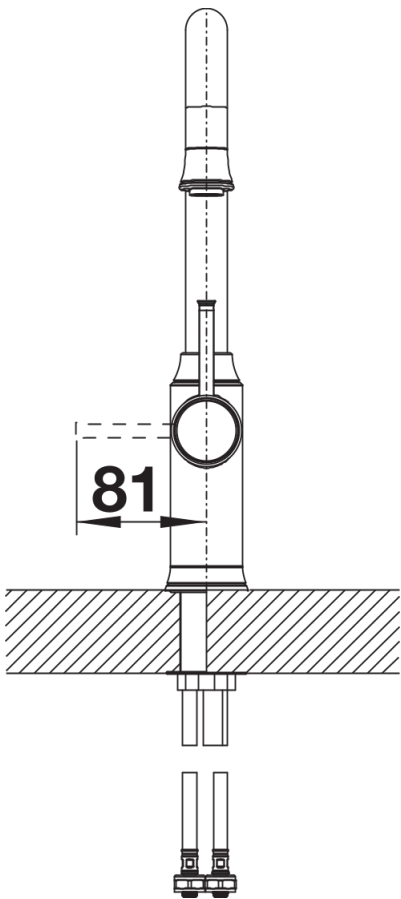

Product information sheet LIVIA-S

Item no. 521288

Benefits

- Modern design with optically contrasting decor elements
- High J-shaped spout with extendable shower
- Particularly recommended for undermount bowls and high-quality worktops

Colours

Available colours:
chrome

galvanic chrome

Planning information

- Please note:
- Requires a balanced high pressure supply only, min 2.0 bar
- $\frac{3}{8}$ " BSP connectors required (not supplied)
- Height: 360
- Reach: 208
- Base: 52
- Tap hole: $\varnothing 35$

Scope of supply

- $\varnothing 35$ mm tap hole required
- Flexible connector pipes, 500 mm long and $\frac{3}{8}$ " nut
- Requires balanced high pressure supply only, minimum 1.0 bar
- Fit metal stabilising bracket if required, item number 513383

Details

Swivel range

Side view