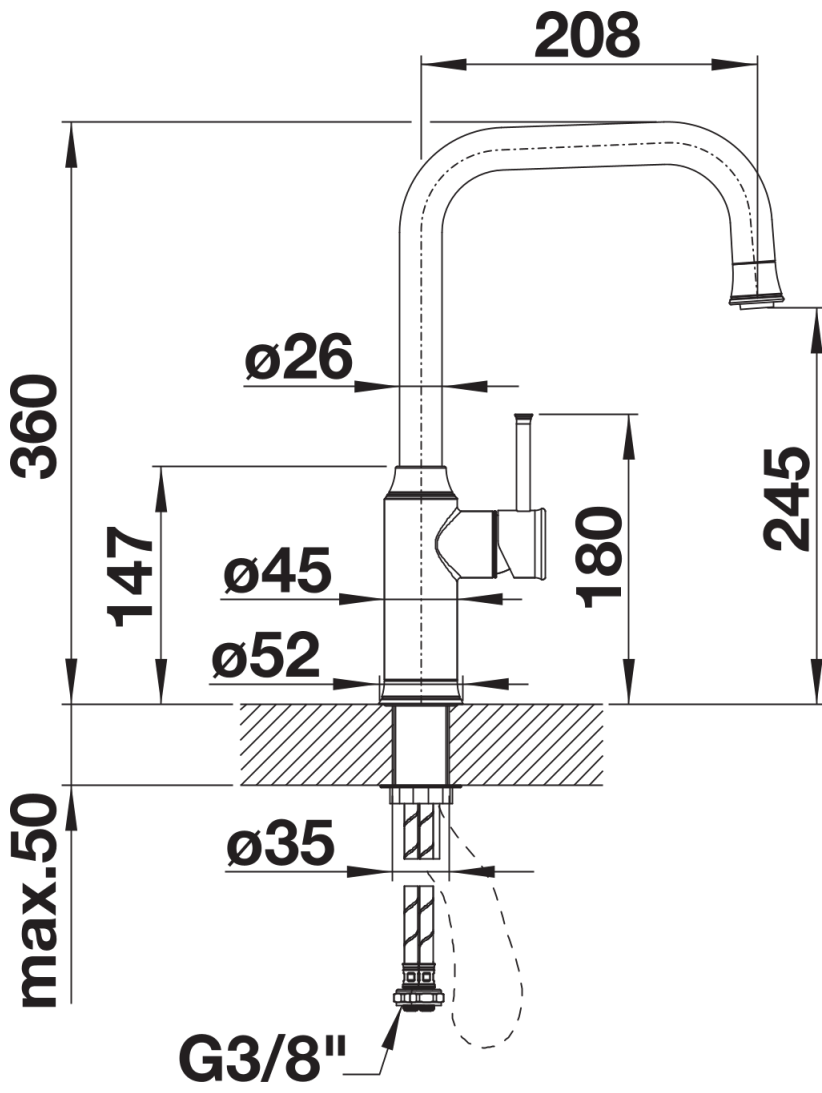

Product information sheet LIVIA-S

Item no. 521288

Benefits

- Modern design with optically contrasting decor elements
- High J-shaped spout with extendable shower
- Particularly recommended for undermount bowls and high-quality worktops

Colours

Available colours:
chrome

galvanic chrome

Planning information

- Please note:
- Requires a balanced high pressure supply only, min 2.0 bar
- $\frac{3}{8}$ " BSP connectors required (not supplied)
- Height: 360
- Reach: 208
- Base: 52
- Tap hole: $\varnothing 35$

Scope of supply

- $\varnothing 35$ mm tap hole required
- Flexible connector pipes, 500 mm long and $\frac{3}{8}$ " nut
- Requires balanced high pressure supply only, minimum 1.0 bar
- Fit metal stabilising bracket if required, item number 513383

Details

Swivel range

Side view