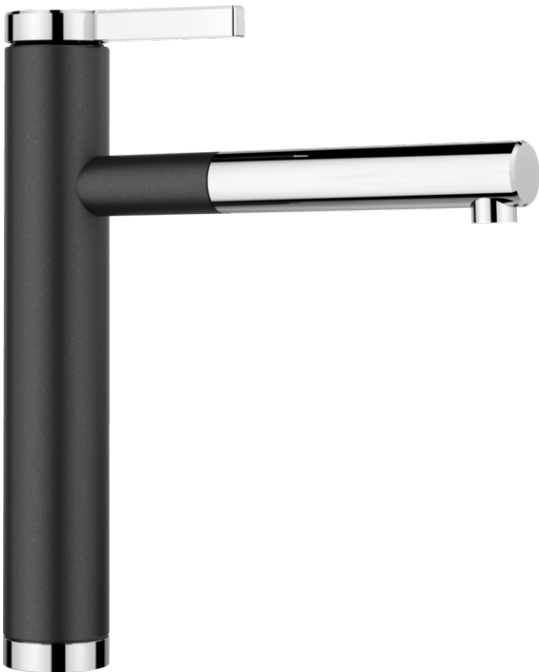

Product information sheet LINEE-S

Item no. 518438

Benefits

- Elegant design
- Extendable pull-out spray head
- Top lever for easy access
- High spout for easy filling
- Silgranit-look colour version matching the Silgranit sinks and bowls

Colours

Available colours:

- black/chrome
- anthracite/chrome
- rock grey/chrome
- volcano grey/chrome
- white/chrome
- soft white/chrome
- tartufo/chrome
- coffee/chrome

SILGRANIT Look dual finish anthracite/chrome

Scope of supply

- \varnothing 35 mm tap hole required
- Flexible connector pipes, 500 mm long and $\frac{3}{8}$ " nut
- Requires balanced high pressure supply only, minimum 1.0 bar
- Fit metal stabilising bracket if required, item number 513383

Details

Swivel range

Side view