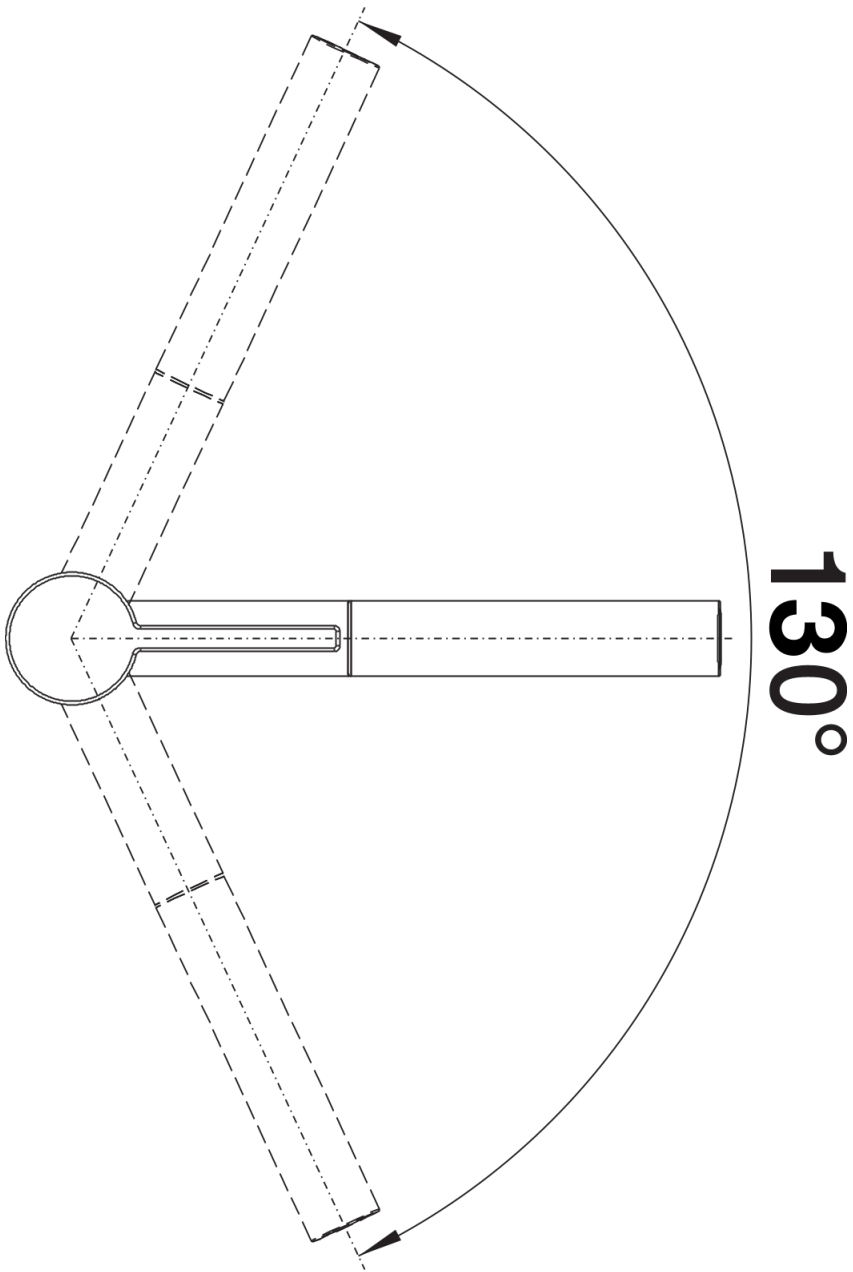

Product information sheet LINEE-S

Item no. 518438

Benefits

- Elegant design
- Extendable pull-out spray head
- Top lever for easy access
- High spout for easy filling
- Silgranit-look colour version matching the Silgranit sinks and bowls

Planning information

- Please note:
- High pressure supply only - requires minimum of 1.0 bar pressure (approx 10 metre head), preferred 1.0-1.5 bar
- $\frac{3}{8}$ " BSP connectors required (not supplied)
- Heavy duty metal tap stabilising bracket, fit when required. Item No. 450775
- Height: 281
- Reach: 225
- Base: 46
- Tap hole: \varnothing 35

Scope of supply

- \varnothing 35 mm tap hole required
- Flexible connector pipes, 500 mm long and $\frac{3}{8}$ " nut
- Requires balanced high pressure supply only, minimum 1.0 bar
- Fit metal stabilising bracket if required, item number 513383

Details

Swivel range

Side view