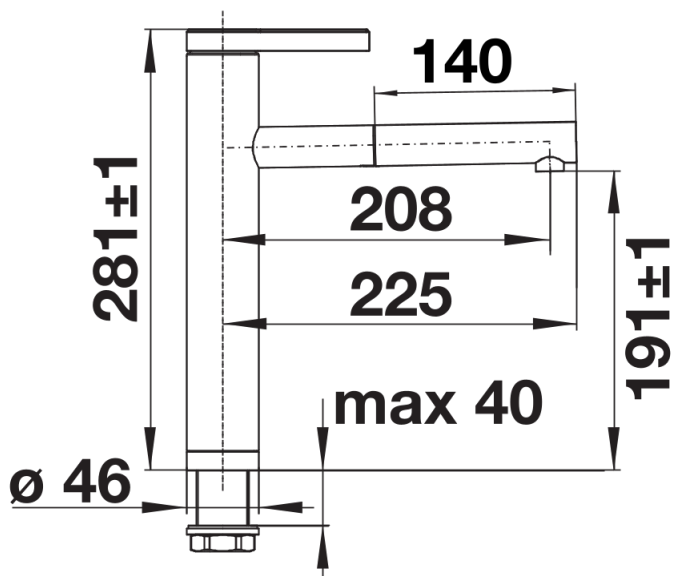

Planning information

- Please note:
- High pressure supply only - requires minimum of 1.0 bar pressure (approx 10 metre head), preferred 1.0-1.5 bar
- $\frac{3}{8}$ " BSP connectors required (not supplied)
- Heavy duty metal tap stabilising bracket, fit when required. Item No. 450775
- Height: 281
- Reach: 225
- Base: 46
- Tap hole: \varnothing 35

Scope of supply

- \varnothing 35 mm tap hole required
- Flexible connector pipes, 500 mm long and $\frac{3}{8}$ " nut
- Requires balanced high pressure supply only, minimum 1.0 bar
- Fit metal stabilising bracket if required, item number 513383

Details

Swivel range

Side view