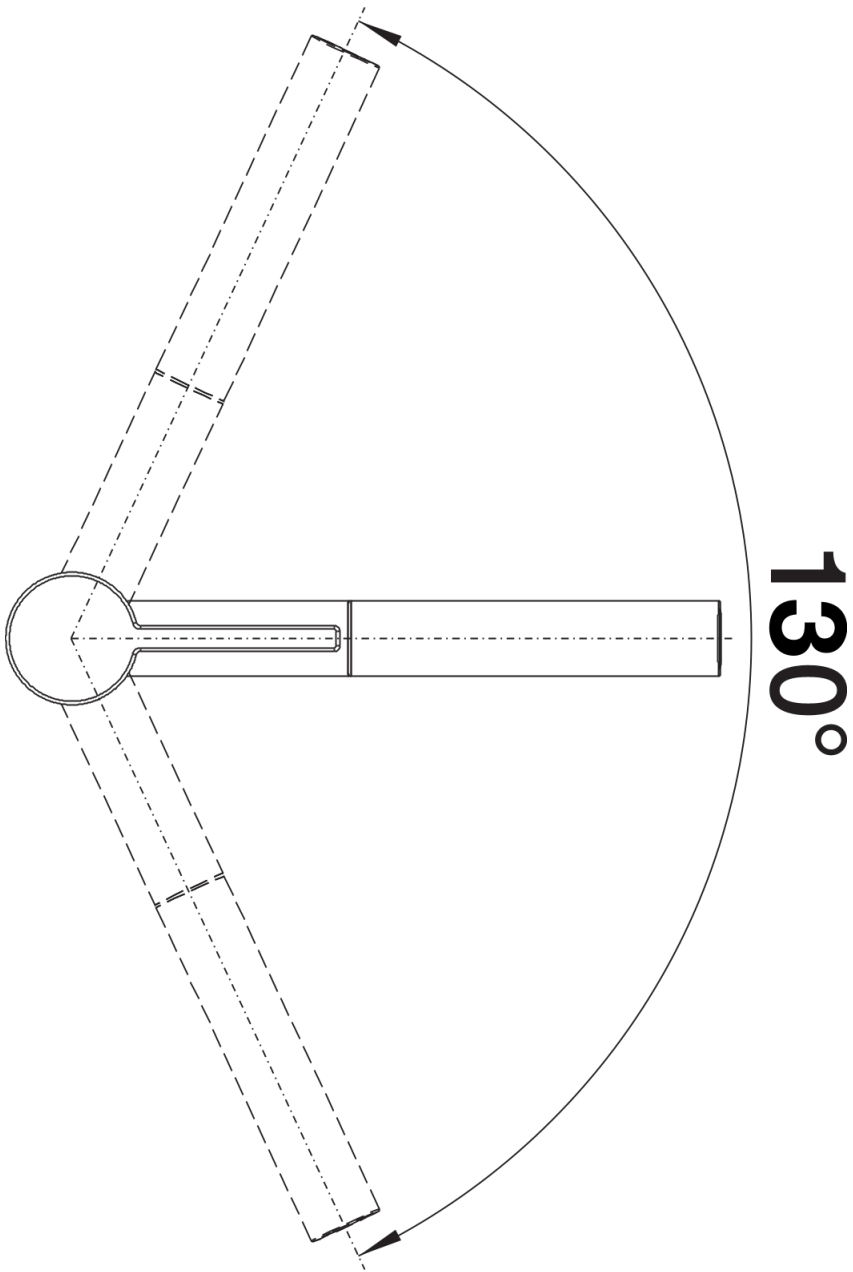

Product information sheet LINEE-S

Item no. 518441

Benefits

- Elegant design
- Extendable pull-out spray head
- Top lever for easy access
- High spout for easy filling
- Silgranit-look colour version matching the Silgranit sinks and bowls

Planning information

- Please note:
- High pressure supply only - requires minimum of 1.0 bar pressure (approx 10 metre head), preferred 1.0-1.5 bar
- $\frac{3}{8}$ " BSP connectors required (not supplied)
- Heavy duty metal tap stabilising bracket, fit when required. Item No. 450775
- Height: 281
- Reach: 225
- Base: 46
- Tap hole: \varnothing 35

Scope of supply

- \varnothing 35 mm tap hole required
- Flexible connector pipes, 500 mm long and $\frac{3}{8}$ " nut
- Requires balanced high pressure supply only, minimum 1.0 bar
- Fit metal stabilising bracket if required, item number 513383

Details

Swivel range

Side view