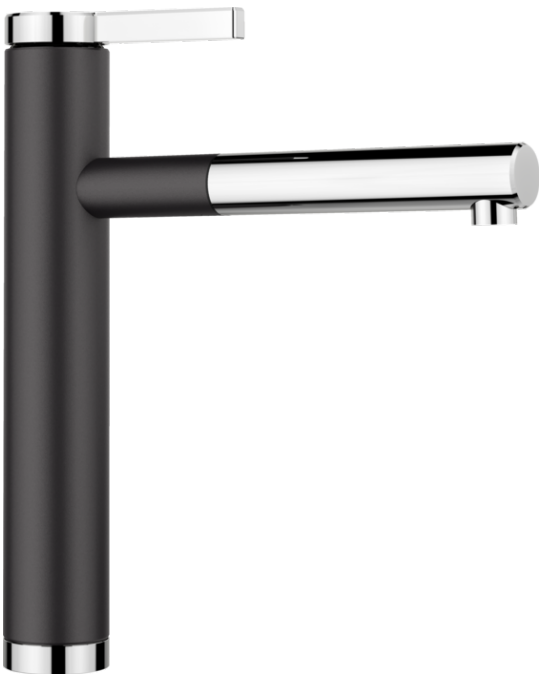

Product information sheet LINEE-S

Item no. 518441

Benefits

- Elegant design
- Extendable pull-out spray head
- Top lever for easy access
- High spout for easy filling
- Silgranit-look colour version matching the Silgranit sinks and bowls

Colours

Available colours:

- black/chrome
- anthracite/chrome
- rock grey/chrome
- volcano grey/chrome
- white/chrome
- soft white/chrome
- tartufo/chrome
- coffee/chrome

SILGRANIT Look dual finish white/chrome

Scope of supply

- \varnothing 35 mm tap hole required
- Flexible connector pipes, 500 mm long and $\frac{3}{8}$ " nut
- Requires balanced high pressure supply only, minimum 1.0 bar
- Fit metal stabilising bracket if required, item number 513383

Details

Swivel range

Side view