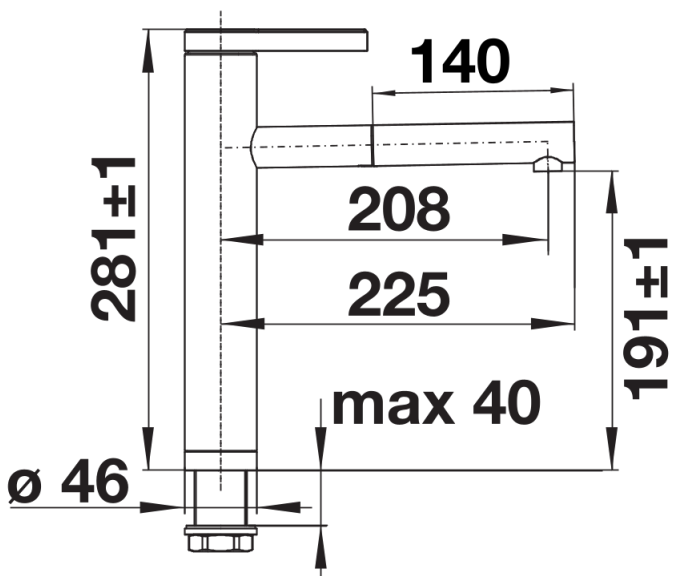

Planning information

- Please note:
- High pressure supply only - requires minimum of 1.0 bar pressure (approx 10 metre head), preferred 1.0-1.5 bar
- $\frac{3}{8}$ " BSP connectors required (not supplied)
- Heavy duty metal tap stabilising bracket, fit when required. Item No. 450775
- Height: 281
- Reach: 225
- Base: 46
- Tap hole: \varnothing 35

Scope of supply

- \varnothing 35 mm tap hole required
- Flexible connector pipes, 500 mm long and $\frac{3}{8}$ " nut
- Requires balanced high pressure supply only, minimum 1.0 bar
- Fit metal stabilising bracket if required, item number 513383

Details

Swivel range

Side view