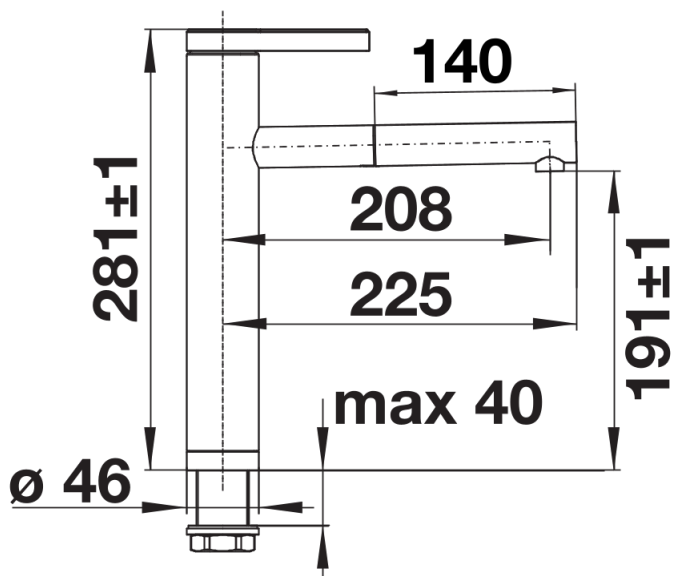

Planning information

- Please note:
- High pressure supply only - requires minimum of 1.0 bar pressure (approx 10 metre head), preferred 1.0-1.5 bar
- $\frac{3}{8}$ " BSP connectors required (not supplied)
- Heavy duty metal tap stabilising bracket, fit when required. Item No. 450775
- Height: 281
- Reach: 225
- Base: 46
- Tap hole: $\varnothing 35$

Scope of supply

- $\varnothing 35$ mm tap hole required
- Flexible connector pipes, 500 mm long and $\frac{3}{8}$ " nut
- Requires balanced high pressure supply only, minimum 1.0 bar
- Fit metal stabilising bracket if required, item number 513383

Details

Swivel range

Side view