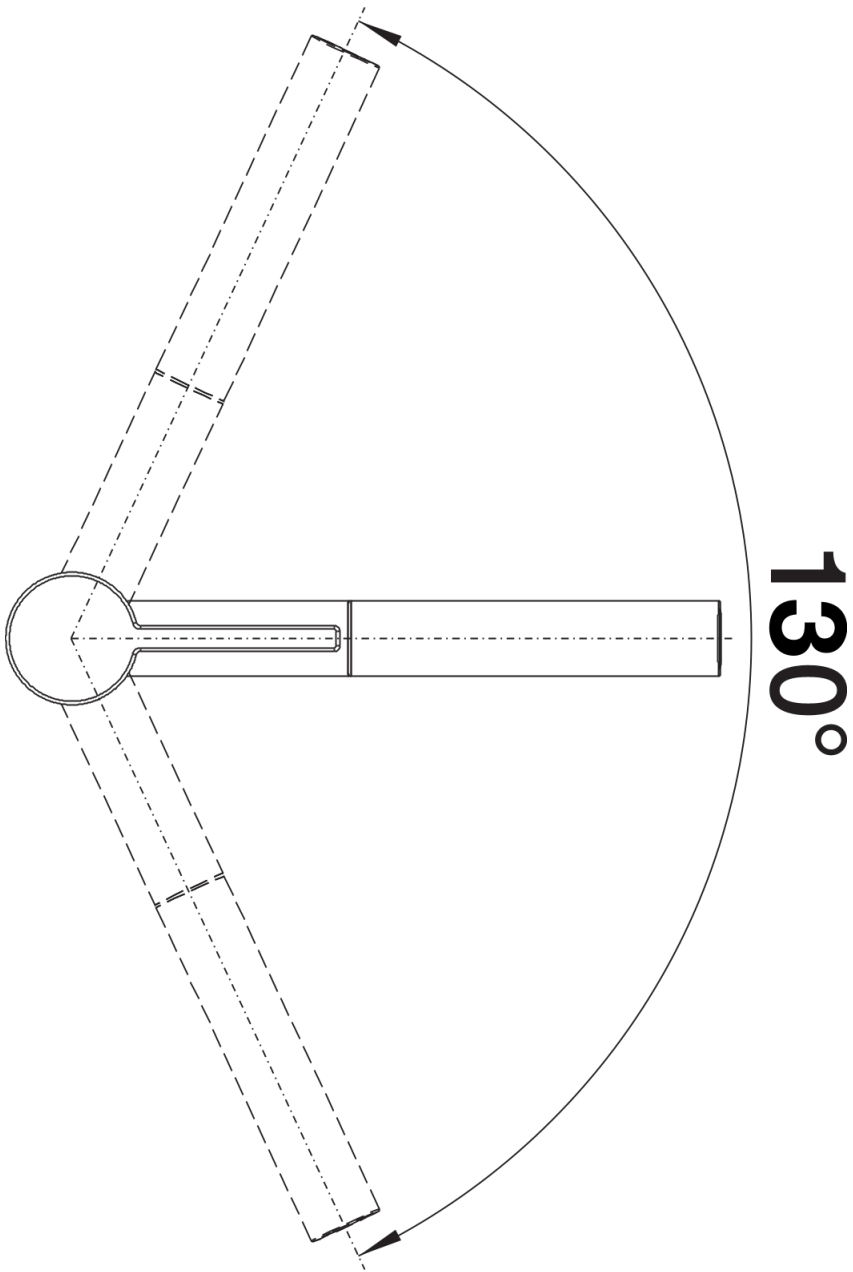

Product information sheet LINEE-S

Item no. 518445

Benefits

- Elegant design
- Extendable pull-out spray head
- Top lever for easy access
- High spout for easy filling
- Silgranit-look colour version matching the Silgranit sinks and bowls

Planning information

- Please note:
- High pressure supply only - requires minimum of 1.0 bar pressure (approx 10 metre head), preferred 1.0-1.5 bar
- $\frac{3}{8}$ " BSP connectors required (not supplied)
- Heavy duty metal tap stabilising bracket, fit when required. Item No. 450775
- Height: 281
- Reach: 225
- Base: 46
- Tap hole: $\varnothing 35$

Scope of supply

- $\varnothing 35$ mm tap hole required
- Flexible connector pipes, 500 mm long and $\frac{3}{8}$ " nut
- Requires balanced high pressure supply only, minimum 1.0 bar
- Fit metal stabilising bracket if required, item number 513383

Details

Swivel range

Side view