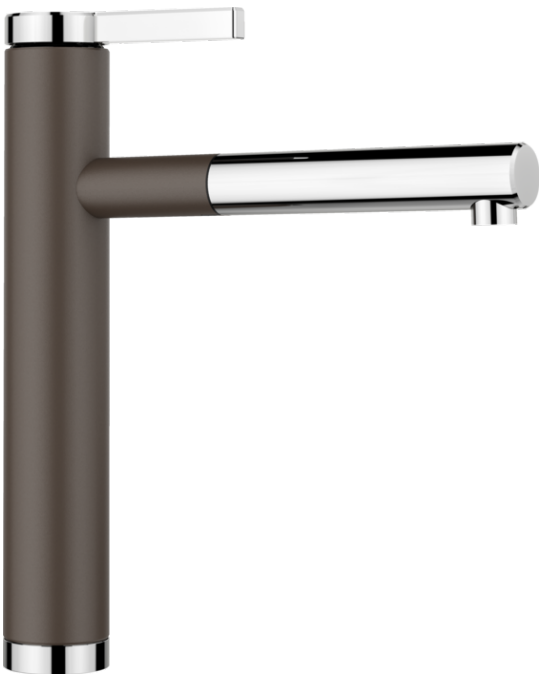

Product information sheet LINEE-S

Item no. 518445

Benefits

- Elegant design
- Extendable pull-out spray head
- Top lever for easy access
- High spout for easy filling
- Silgranit-look colour version matching the Silgranit sinks and bowls

Colours

Available colours:

- black/chrome
- anthracite/chrome
- rock grey/chrome
- volcano grey/chrome
- white/chrome
- soft white/chrome
- tartufo/chrome
- coffee/chrome

SILGRANIT Look dual finish coffee/chrome

Scope of supply

- $\varnothing 35$ mm tap hole required
- Flexible connector pipes, 500 mm long and $\frac{3}{8}$ " nut
- Requires balanced high pressure supply only, minimum 1.0 bar
- Fit metal stabilising bracket if required, item number 513383

Details

Swivel range

Side view