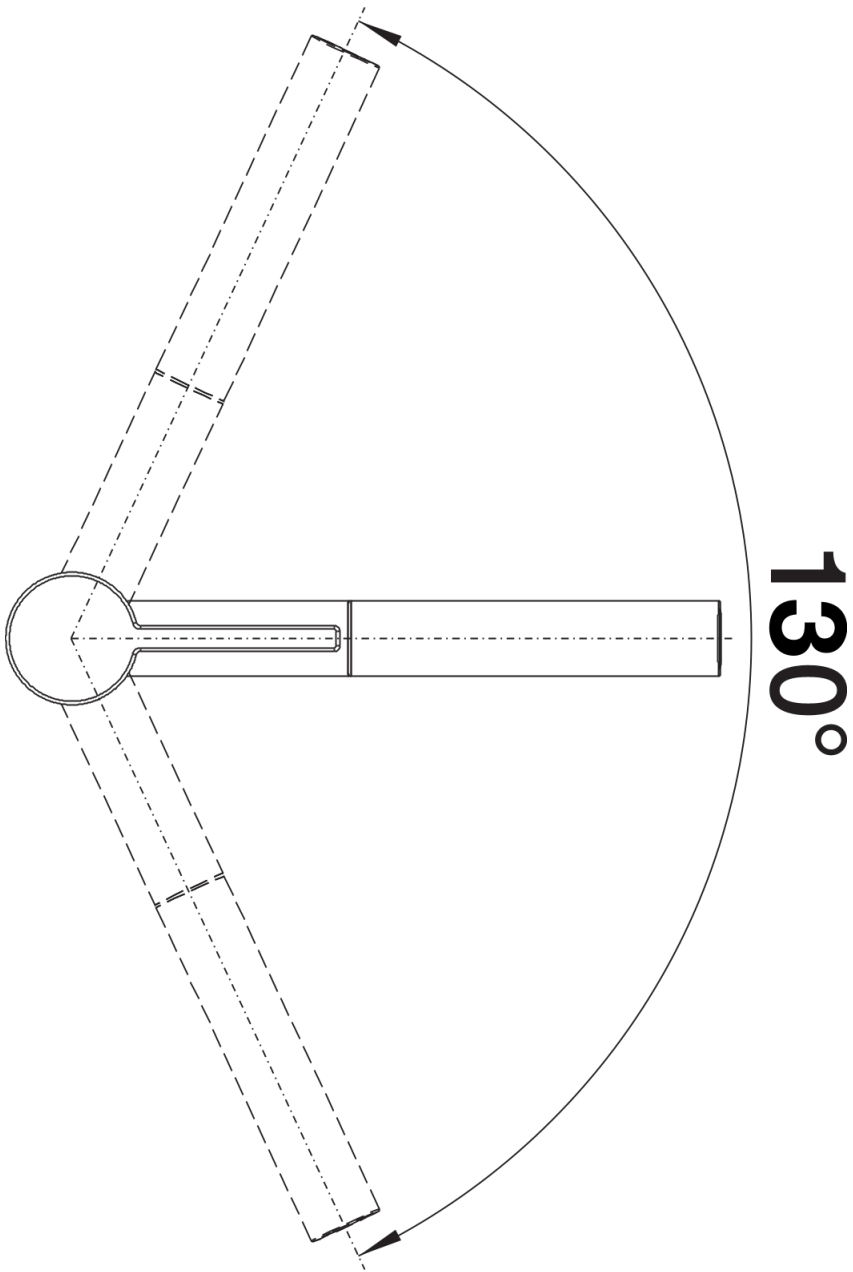

## Product information sheet LINEE-S

Item no. 518446

## Planning information

---

- Please note:
- High pressure supply only - requires minimum of 1.0 bar pressure (approx 10 metre head), preferred 1.0-1.5 bar
- $\frac{3}{8}$ " BSP connectors required (not supplied)
- Heavy duty metal tap stabilising bracket, fit when required. Item No. 450775
- Height: 281
- Reach: 225
- Base: 46
- Tap hole:  $\varnothing$ 35

## Scope of supply

---

- $\varnothing$  35 mm tap hole required
- Flexible connector pipes, 500 mm long and  $\frac{3}{8}$ " nut
- Requires balanced high pressure supply only, minimum 1.0 bar
- Fit metal stabilising bracket if required, item number 513383

## Details

---

Swivel range

Side view