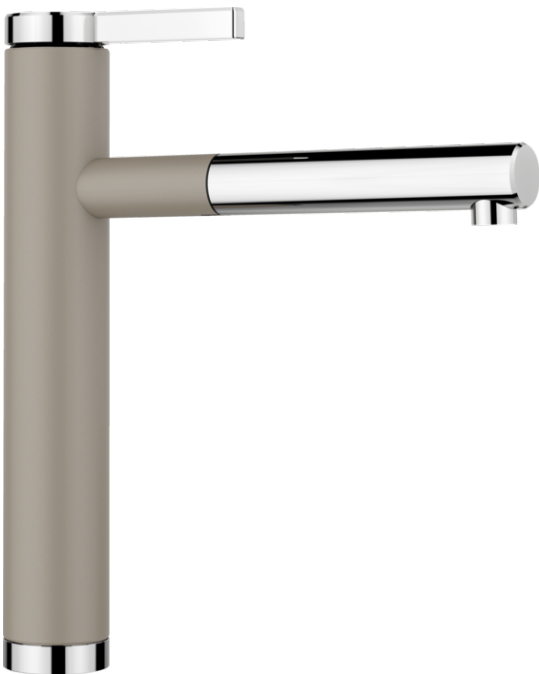

## Product information sheet LINEE-S

Item no. 518446

### Benefits

---

- Elegant design
- Extendable pull-out spray head
- Top lever for easy access
- High spout for easy filling
- Silgranit-look colour version matching the Silgranit sinks and bowls

### Colours

---

Available colours:

- black/chrome
- anthracite/chrome
- rock grey/chrome
- volcano grey/chrome
- white/chrome
- soft white/chrome
- tartufo/chrome
- coffee/chrome

SILGRANIT Look dual finish tartufo/chrome

## Scope of supply

---

- $\varnothing$  35 mm tap hole required
- Flexible connector pipes, 500 mm long and  $\frac{3}{8}$ " nut
- Requires balanced high pressure supply only, minimum 1.0 bar
- Fit metal stabilising bracket if required, item number 513383