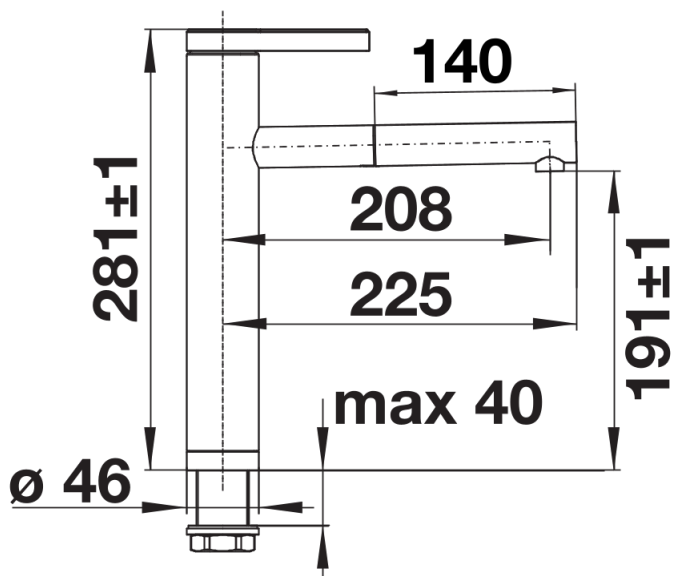

## Planning information

---

- Please note:
- High pressure supply only - requires minimum of 1.0 bar pressure (approx 10 metre head), preferred 1.0-1.5 bar
- $\frac{3}{8}$ " BSP connectors required (not supplied)
- Heavy duty metal tap stabilising bracket, fit when required. Item No. 450775
- Height: 281
- Reach: 225
- Base: 46
- Tap hole:  $\varnothing$ 35

## Scope of supply

---

- $\varnothing$  35 mm tap hole required
- Flexible connector pipes, 500 mm long and  $\frac{3}{8}$ " nut
- Requires balanced high pressure supply only, minimum 1.0 bar
- Fit metal stabilising bracket if required, item number 513383

## Details

---

Swivel range

Side view