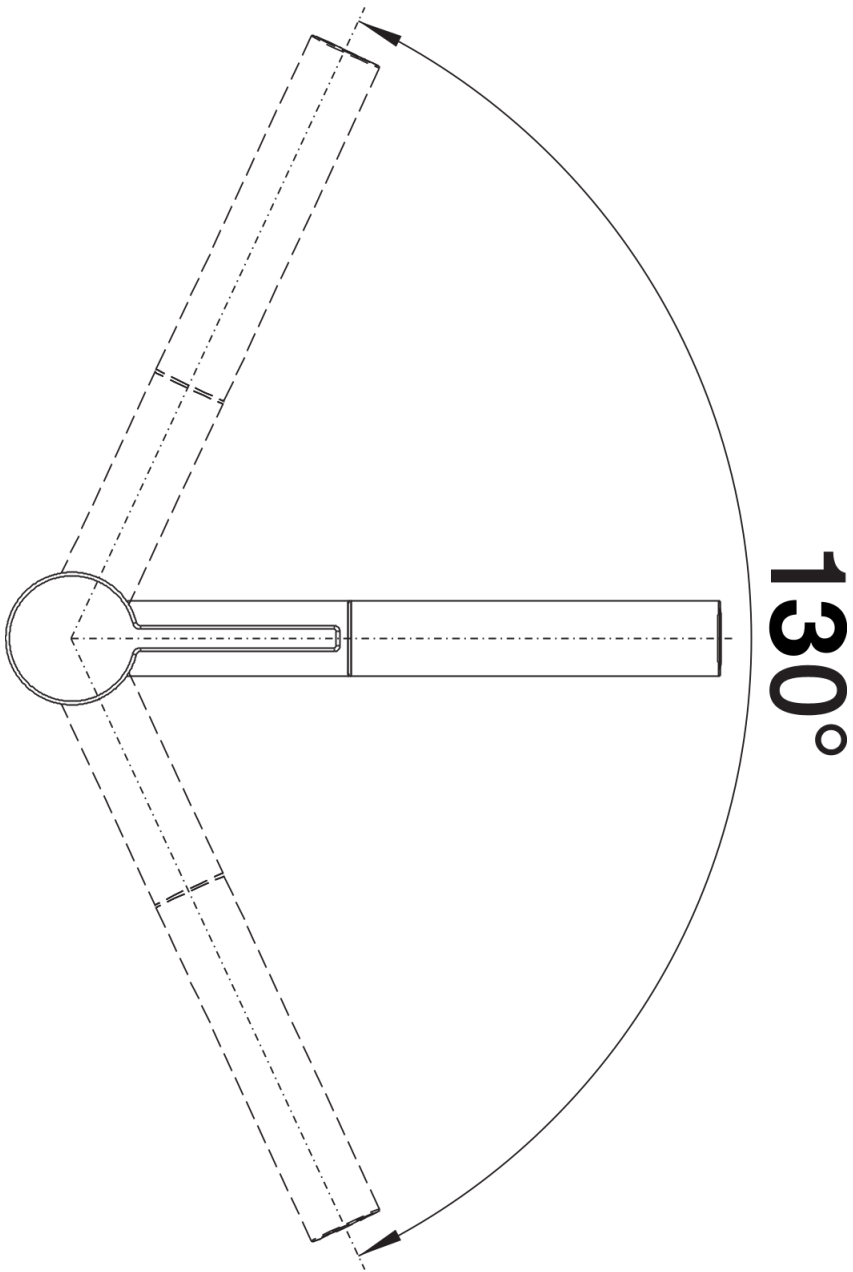

Product information sheet LINEE-S

Item no. 518804

Benefits

- Elegant design
- Extendable pull-out spray head
- Top lever for easy access
- High spout for easy filling
- Silgranit-look colour version matching the Silgranit sinks and bowls

Planning information

- Please note:
- High pressure supply only - requires minimum of 1.0 bar pressure (approx 10 metre head), preferred 1.0-1.5 bar
- $\frac{3}{8}$ " BSP connectors required (not supplied)
- Heavy duty metal tap stabilising bracket, fit when required. Item No. 450775
- Height: 281
- Reach: 225
- Base: 46
- Tap hole: \varnothing 35

Scope of supply

- \varnothing 35 mm tap hole required
- Flexible connector pipes, 500 mm long and $\frac{3}{8}$ " nut
- Requires balanced high pressure supply only, minimum 1.0 bar
- Fit metal stabilising bracket if required, item number 513383

Details

Swivel range

Side view