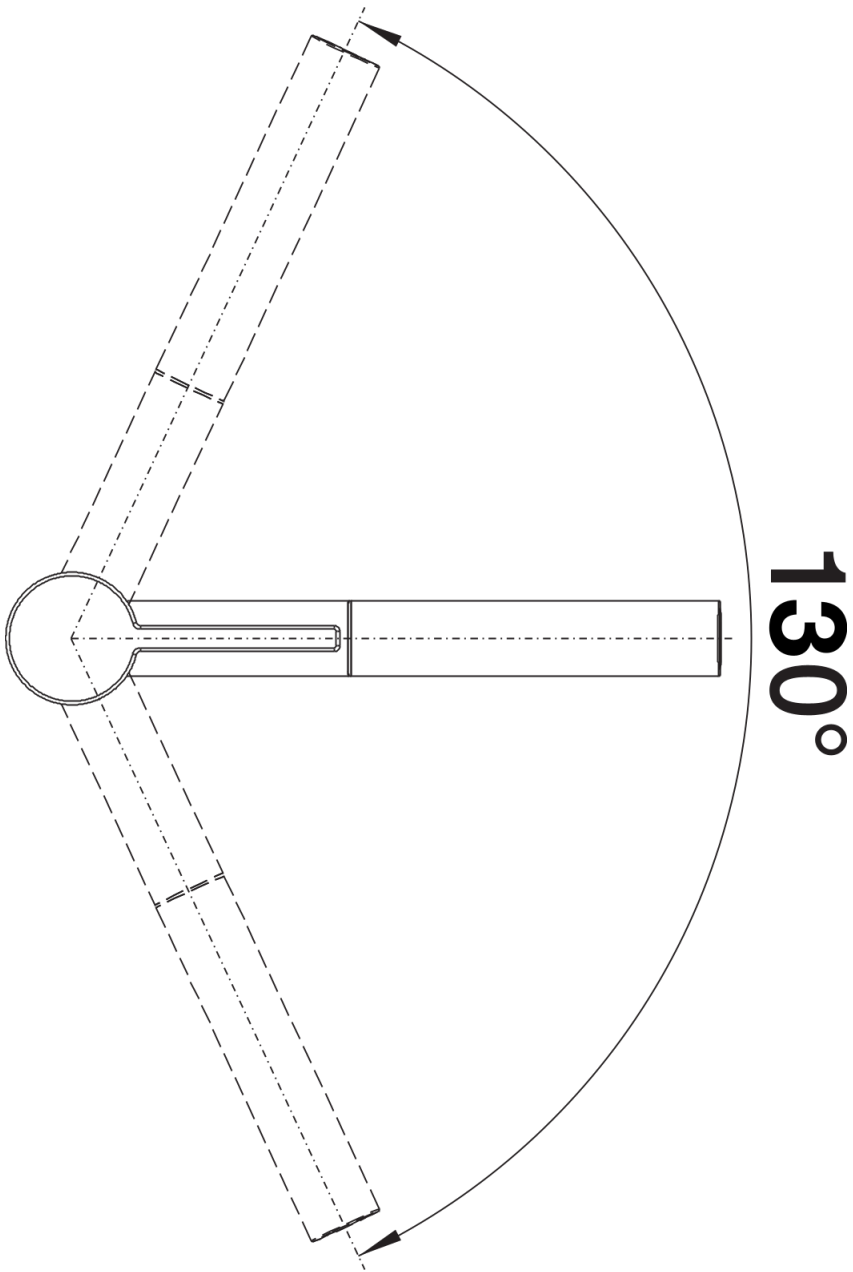

Product information sheet LINEE-S

Item no. 526171

Benefits

- Elegant design
- Extendable pull-out spray head
- Top lever for easy access
- High spout for easy filling
- Silgranit-look colour version matching the Silgranit sinks and bowls

Planning information

- Please note:
- High pressure supply only - requires minimum of 1.0 bar pressure (approx 10 metre head), preferred 1.0-1.5 bar
- $\frac{3}{8}$ " BSP connectors required (not supplied)
- Heavy duty metal tap stabilising bracket, fit when required. Item No. 450775
- Height: 281
- Reach: 225
- Base: 46
- Tap hole: \varnothing 35

Scope of supply

- \varnothing 35 mm tap hole required
- Flexible connector pipes, 500 mm long and $\frac{3}{8}$ " nut
- Requires balanced high pressure supply only, minimum 1.0 bar
- Fit metal stabilising bracket if required, item number 513383

Details

Swivel range

Side view