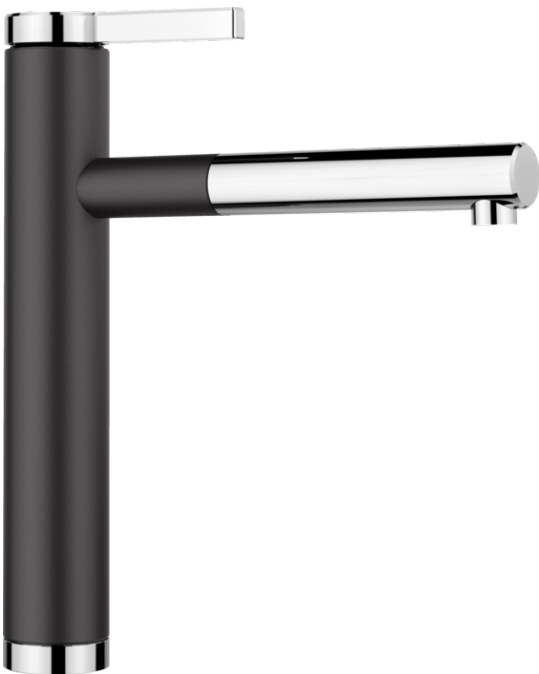

Product information sheet LINEE-S

Item no. 526171

Benefits

- Elegant design
- Extendable pull-out spray head
- Top lever for easy access
- High spout for easy filling
- Silgranit-look colour version matching the Silgranit sinks and bowls

Colours

Available colours:

- black/chrome
- anthracite/chrome
- rock grey/chrome
- volcano grey/chrome
- white/chrome
- soft white/chrome
- tartufo/chrome
- coffee/chrome

SILGRANIT Look dual finish black/chrome

Scope of supply

- \varnothing 35 mm tap hole required
- Flexible connector pipes, 500 mm long and $\frac{3}{8}$ " nut
- Requires balanced high pressure supply only, minimum 1.0 bar
- Fit metal stabilising bracket if required, item number 513383

Details

Swivel range

Side view