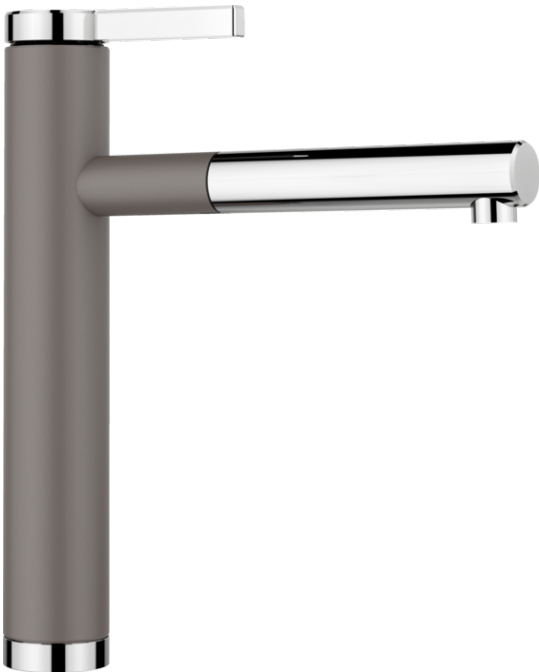

Product information sheet LINEE-S

Item no. 526956

Benefits

- Elegant design
- Extendable pull-out spray head
- Top lever for easy access
- High spout for easy filling
- Silgranit-look colour version matching the Silgranit sinks and bowls

Colours

Available colours:

- black/chrome
- anthracite/chrome
- rock grey/chrome
- volcano grey/chrome
- white/chrome
- soft white/chrome
- tartufo/chrome
- coffee/chrome

SILGRANIT Look dual finish volcano grey/chrome

Scope of supply

- Top lever operation
- \varnothing 35 mm tap hole required
- Ceramic disc cartridge
- $\frac{3}{8}$ " flexible connection pipes with a length of 450 mm for particularly secure installation
- Requires balanced high pressure supply only, minimum 1.0 bar
- Fit metal stabilising bracket if required, item No. 513383

Details

Swivel range

Side view