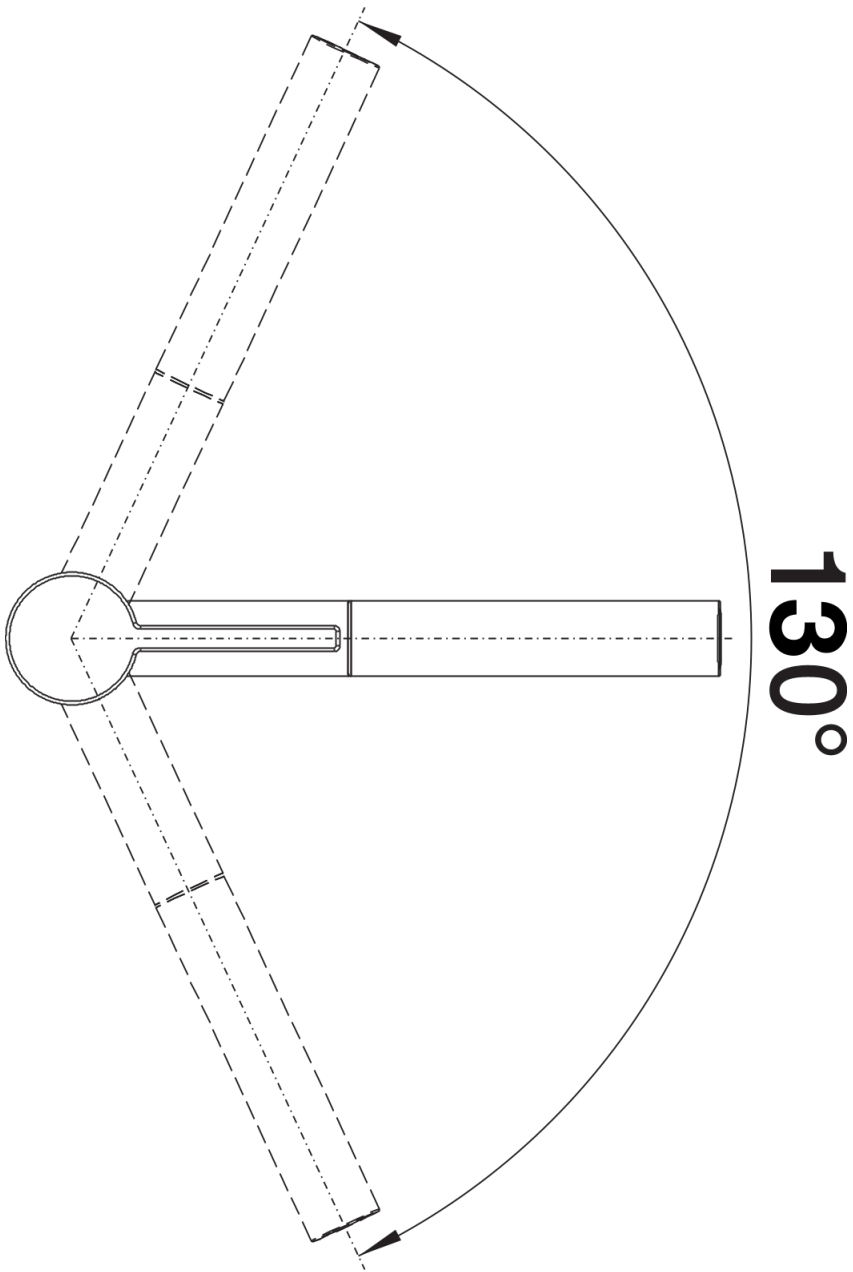

Product information sheet LINEE-S

Item no. 526956

Benefits

- Elegant design
- Extendable pull-out spray head
- Top lever for easy access
- High spout for easy filling
- Silgranit-look colour version matching the Silgranit sinks and bowls

Planning information

- Please note:
- High pressure supply only - requires minimum of 1.0 bar pressure (approx 10 metre head), preferred 1.0-1.5 bar
- $\frac{3}{8}$ " BSP connectors required (not supplied)
- Heavy duty metal tap stabilising bracket, fit when required. Item No. 450775
- Height: 281
- Reach: 225
- Base: 46
- Tap hole: \varnothing 35

Scope of supply

- Top lever operation
- \varnothing 35 mm tap hole required
- Ceramic disc cartridge
- $\frac{3}{8}$ " flexible connection pipes with a length of 450 mm for particularly secure installation
- Requires balanced high pressure supply only, minimum 1.0 bar
- Fit metal stabilising bracket if required, item No. 513383

Details

Swivel range

Side view