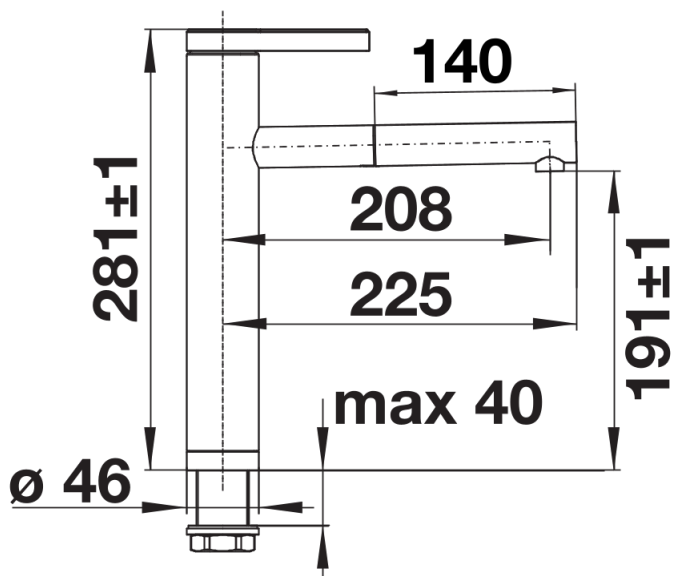

Planning information

- Please note:
- High pressure supply only - requires minimum of 1.0 bar pressure (approx 10 metre head), preferred 1.0-1.5 bar
- $\frac{3}{8}$ " BSP connectors required (not supplied)
- Heavy duty metal tap stabilising bracket, fit when required. Item No. 450775
- Height: 281
- Reach: 225
- Base: 46
- Tap hole: \varnothing 35

Scope of supply

- Top lever operation
- \varnothing 35 mm tap hole required
- Ceramic disc cartridge
- $\frac{3}{8}$ " flexible connection pipes with a length of 450 mm for particularly secure installation
- Requires balanced high pressure supply only, minimum 1.0 bar
- Fit metal stabilising bracket if required, item No. 513383

Details

Swivel range

Side view