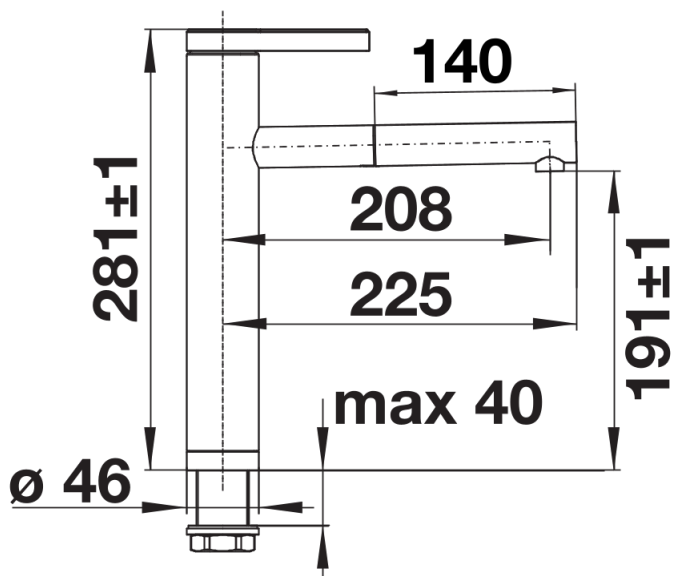

## Planning information

---

- Please note:
- High pressure supply only - requires minimum of 1.0 bar pressure (approx 10 metre head), preferred 1.0-1.5 bar
- $\frac{3}{8}$ " BSP connectors required (not supplied)
- Heavy duty metal tap stabilising bracket, fit when required. Item No. 450775
- Height: 281
- Reach: 225
- Base: 46
- Tap hole:  $\varnothing$ 35

## Scope of supply

---

- Top lever operation
- $\varnothing$  35 mm tap hole required
- Ceramic disc cartridge
- $\frac{3}{8}$ " flexible connection pipes with a length of 450 mm for particularly secure installation
- Requires balanced high pressure supply only, minimum 1.0 bar
- Fit metal stabilising bracket if required, item No. 513383

## Details

---

Swivel range

Side view