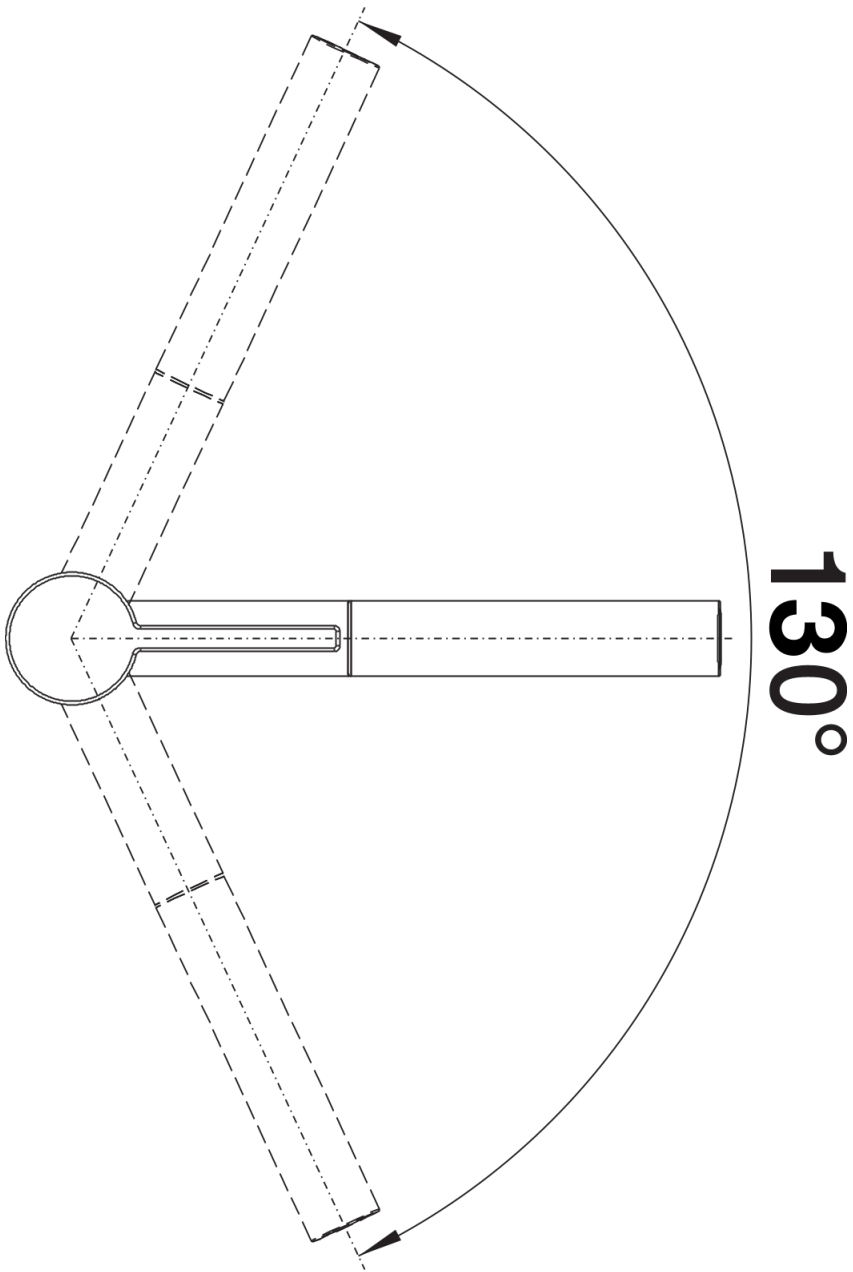

## Planning information

---

- Please note:
- High pressure supply only - requires minimum of 1.0 bar pressure (approx 10 metre head), preferred 1.0-1.5 bar
- $\frac{3}{8}$ " BSP connectors required (not supplied)
- Heavy duty metal tap stabilising bracket, fit when required. Item No. 450775
- Height: 281
- Reach: 225
- Base: 46
- Tap hole:  $\varnothing$ 35

## Scope of supply

---

- Top lever operation
- $\varnothing$  35 mm tap hole required
- Ceramic disc cartridge
- $\frac{3}{8}$ " flexible connection pipes with a length of 450 mm for particularly secure installation
- Requires balanced high pressure supply only, minimum 1.0 bar
- Fit metal stabilising bracket if required, item No. 513383

## Details

---

Swivel range

Side view