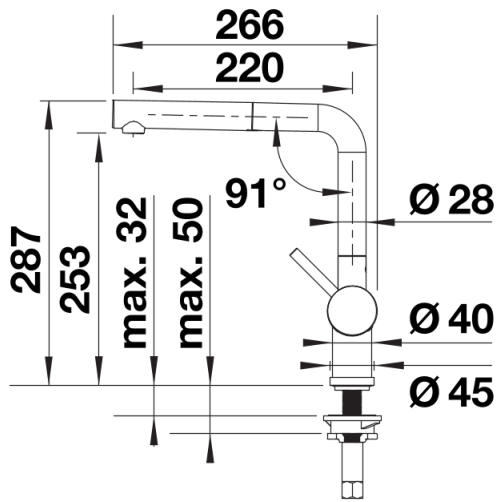

Colours

Available colours:

- black
- anthracite
- rock grey
- volcano grey
- white
- soft white
- tartufo
- coffee

SILGRANIT-Look anthracite

Planning information

- Please note:
- High pressure supply only - requires minimum of 1.0 bar pressure (approx 10 metre head), preferred 1.0-1.5 bar
- $\frac{3}{8}$ " BSP connectors required (not supplied)
- Heavy duty metal tap stabilising bracket, fit when required. Item No. 450775
- Height: 284
- Reach: 219
- Base: 45
- Tap hole: \varnothing 35

Scope of supply

- \varnothing 35mm tap hole required
- Flexible connector pipes, 700 mm long and $\frac{3}{8}$ " nut
- Requires balanced high pressure supply only, minimum 1.0 bar
- Fit metal stabilising bracket if required, item number 513383

Details

Swivel range

Side view