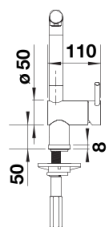

Product information sheet LINUS-S

Item no. 516688

Benefits

- Minimalist design
- Stylish L shaped spout with extendable spray head
- High quality metal spray
- High spout for easy filling
- Design and colour of tap and coloured sink are a perfect match

Colours

Available colours:

- black
- anthracite
- rock grey
- volcano grey
- white
- soft white
- tartufo
- coffee

SILGRANIT-Look anthracite

Planning information

- Please note:
- High pressure supply only - requires minimum of 1.0 bar pressure (approx 10 metre head), preferred 1.0-1.5 bar
- $\frac{3}{8}$ " BSP connectors required (not supplied)
- Heavy duty metal tap stabilising bracket, fit when required. Item No. 450775
- Height: 284
- Reach: 219
- Base: 45
- Tap hole: \varnothing 35

Scope of supply

- \varnothing 35mm tap hole required
- Flexible connector pipes, 700 mm long and $\frac{3}{8}$ " nut
- Requires balanced high pressure supply only, minimum 1.0 bar
- Fit metal stabilising bracket if required, item number 513383

Details

Swivel range

Side view