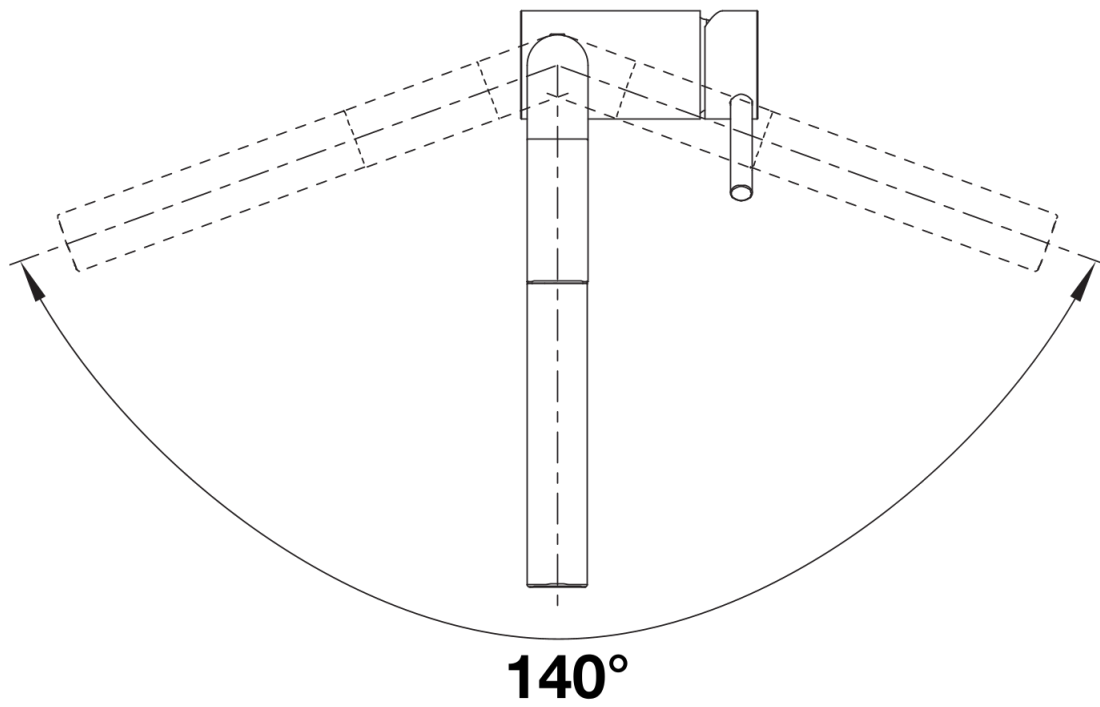

Product information sheet LINUS-S

Item no. 516688

Benefits

- Minimalist design
- Stylish L shaped spout with extendable spray head
- High quality metal spray
- High spout for easy filling
- Design and colour of tap and coloured sink are a perfect match

Colours

Available colours:

- black
- anthracite
- rock grey
- volcano grey
- white
- soft white
- tartufo
- coffee

SILGRANIT-Look anthracite

Planning information

- Please note:
- High pressure supply only - requires minimum of 1.0 bar pressure (approx 10 metre head), preferred 1.0-1.5 bar
- $\frac{3}{8}$ " BSP connectors required (not supplied)
- Heavy duty metal tap stabilising bracket, fit when required. Item No. 450775
- Height: 284
- Reach: 219
- Base: 45
- Tap hole: \varnothing 35

Scope of supply

- \varnothing 35mm tap hole required
- Flexible connector pipes, 700 mm long and $\frac{3}{8}$ " nut
- Requires balanced high pressure supply only, minimum 1.0 bar
- Fit metal stabilising bracket if required, item number 513383

Details

Swivel range

Side view