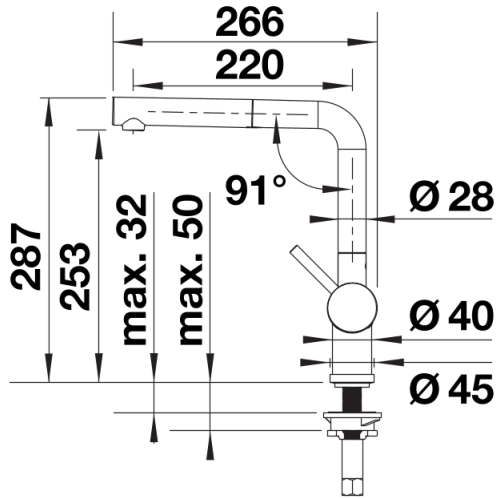

Colours

Available colours:

- black
- anthracite
- rock grey
- volcano grey
- white
- soft white
- tartufo
- coffee

SILGRANIT-Look white

Planning information

- Please note:

- High pressure supply only - requires minimum of 1.0 bar pressure (approx 10 metre head), preferred 1.0-1.5 bar
- $\frac{3}{8}$ " BSP connectors required (not supplied)
- Heavy duty metal tap stabilising bracket, fit when required. Item No. 450775
- Height: 284
- Reach: 219
- Base: 45
- Tap hole: \varnothing 35

Scope of supply

- Single lever monobloc mixer tap with pull-out spray rinse
- Ceramic disc control
- $\frac{3}{8}$ " flexible connector pipes, 450 mm long
- Patented jet regulator for markedly reduced scaling
- Requires balanced high pressure supply only, minimum 1.0 bar
- Fit metal stabilising bracket if required, item No. 513383

Details

Swivel range

Side view