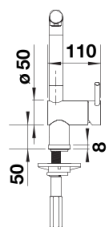

Product information sheet LINUS-S

Item no. 516692

Benefits

- Minimalist design
- Stylish L shaped spout with extendable spray head
- High quality metal spray
- High spout for easy filling
- Design and colour of tap and coloured sink are a perfect match

Colours

Available colours:

- black
- anthracite
- rock grey
- volcano grey
- white
- soft white
- tartufo
- coffee

SILGRANIT-Look white

Planning information

- Please note:

- High pressure supply only - requires minimum of 1.0 bar pressure (approx 10 metre head), preferred 1.0-1.5 bar
- $\frac{3}{8}$ " BSP connectors required (not supplied)
- Heavy duty metal tap stabilising bracket, fit when required. Item No. 450775
- Height: 284
- Reach: 219
- Base: 45
- Tap hole: \varnothing 35

Scope of supply

- Single lever monobloc mixer tap with pull-out spray rinse
- Ceramic disc control
- $\frac{3}{8}$ " flexible connector pipes, 450 mm long
- Patented jet regulator for markedly reduced scaling
- Requires balanced high pressure supply only, minimum 1.0 bar
- Fit metal stabilising bracket if required, item No. 513383

Details

Swivel range

Side view