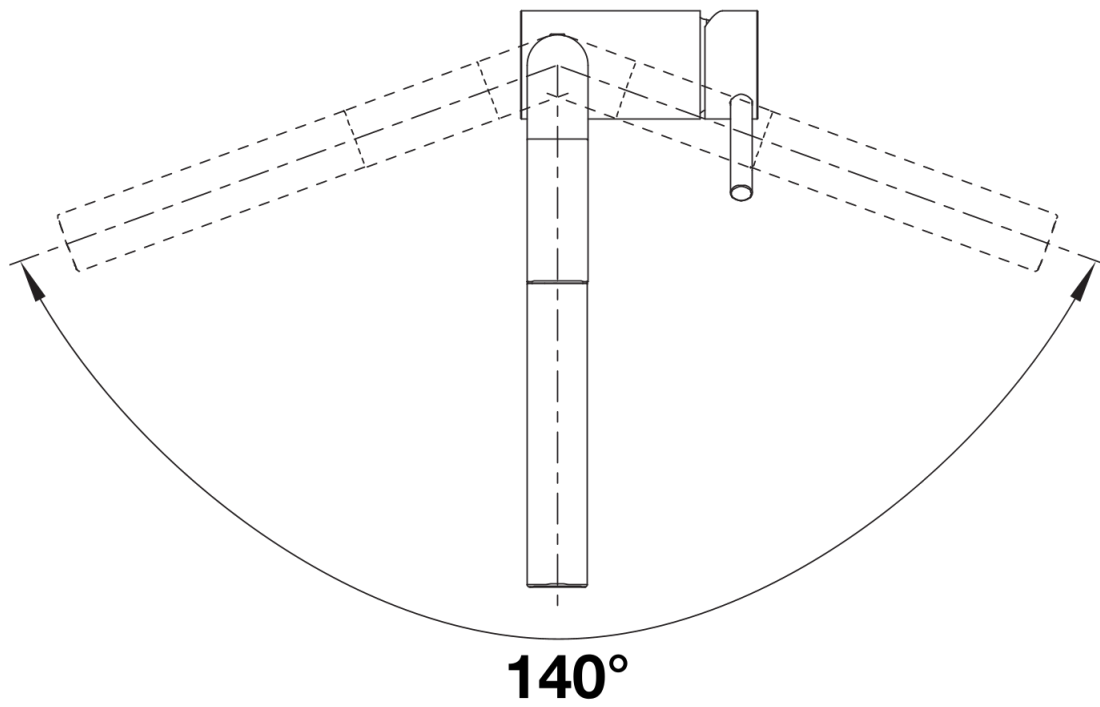

Product information sheet LINUS-S

Item no. 516692

Benefits

- Minimalist design
- Stylish L shaped spout with extendable spray head
- High quality metal spray
- High spout for easy filling
- Design and colour of tap and coloured sink are a perfect match

Colours

Available colours:

- black
- anthracite
- rock grey
- volcano grey
- white
- soft white
- tartufo
- coffee

SILGRANIT-Look white

Planning information

- Please note:

- High pressure supply only - requires minimum of 1.0 bar pressure (approx 10 metre head), preferred 1.0-1.5 bar
- $\frac{3}{8}$ " BSP connectors required (not supplied)
- Heavy duty metal tap stabilising bracket, fit when required. Item No. 450775
- Height: 284
- Reach: 219
- Base: 45
- Tap hole: \varnothing 35

Scope of supply

- Single lever monobloc mixer tap with pull-out spray rinse
- Ceramic disc control
- $\frac{3}{8}$ " flexible connector pipes, 450 mm long
- Patented jet regulator for markedly reduced scaling
- Requires balanced high pressure supply only, minimum 1.0 bar
- Fit metal stabilising bracket if required, item No. 513383

Details

Swivel range

Side view