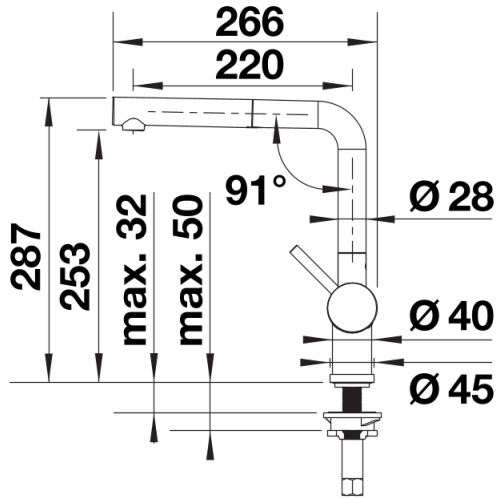

### - Please note:

- High pressure supply only - requires minimum of 1.0 bar pressure (approx 10 metre head), preferred 1.0-1.5 bar
- $\frac{3}{8}$ " BSP connectors required (not supplied)
- Heavy duty metal tap stabilising bracket, fit when required. Item No. 450775
- Height: 284
- Reach: 219
- Base: 45
- Tap hole:  $\varnothing$ 35

## Scope of supply

---

- Single lever monobloc mixer tap with pull-out spray rinse
- Ceramic disc control
- $\frac{3}{8}$ " flexible connector pipes, 450 mm long
- Patented jet regulator for markedly reduced scaling
- Requires balanced high pressure supply only, minimum 1.0 bar
- Fit metal stabilising bracket if required, item No. 513383

## Details

---

Swivel range

Side view