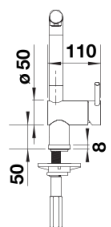

### - Please note:

- High pressure supply only - requires minimum of 1.0 bar pressure (approx 10 metre head), preferred 1.0-1.5 bar
- $\frac{3}{8}$ " BSP connectors required (not supplied)
- Heavy duty metal tap stabilising bracket, fit when required. Item No. 450775
- Height: 284
- Reach: 219
- Base: 45
- Tap hole:  $\varnothing$ 35

## Scope of supply

---

- Single lever monobloc mixer tap with pull-out spray rinse
- Ceramic disc control
- $\frac{3}{8}$ " flexible connector pipes, 450 mm long
- Patented jet regulator for markedly reduced scaling
- Requires balanced high pressure supply only, minimum 1.0 bar
- Fit metal stabilising bracket if required, item No. 513383

## Details

---

Swivel range

Side view