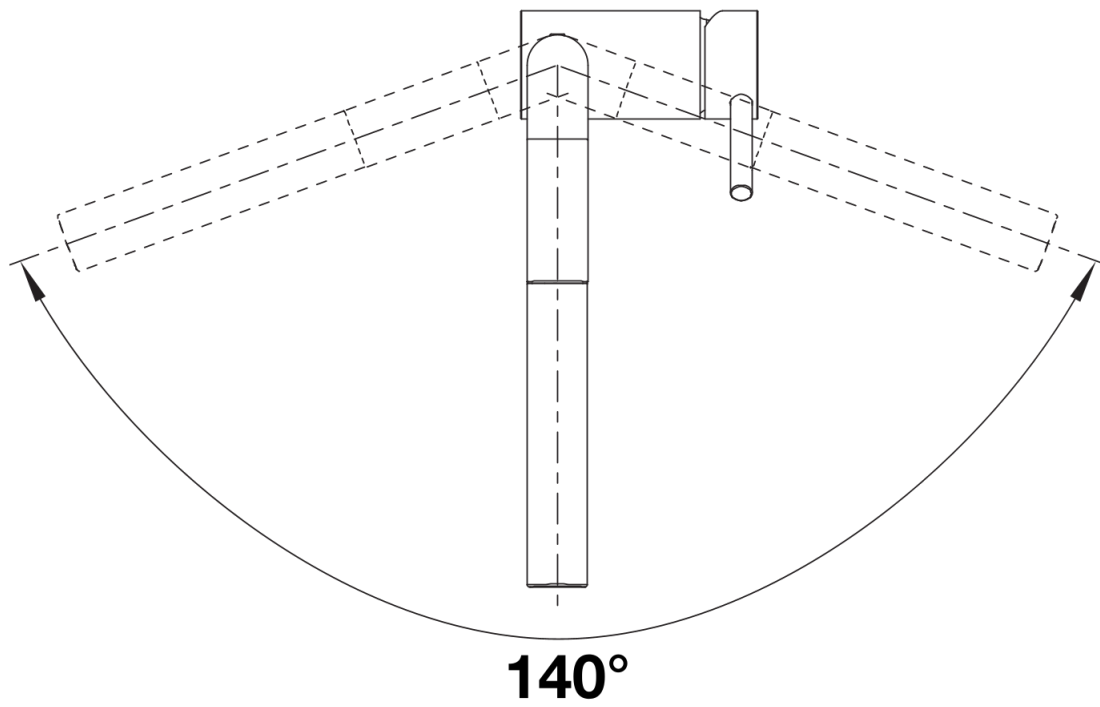

### - Please note:

- High pressure supply only - requires minimum of 1.0 bar pressure (approx 10 metre head), preferred 1.0-1.5 bar
- $\frac{3}{8}$ " BSP connectors required (not supplied)
- Heavy duty metal tap stabilising bracket, fit when required. Item No. 450775
- Height: 284
- Reach: 219
- Base: 45
- Tap hole:  $\varnothing$ 35

## Scope of supply

---

- Single lever monobloc mixer tap with pull-out spray rinse
- Ceramic disc control
- $\frac{3}{8}$ " flexible connector pipes, 450 mm long
- Patented jet regulator for markedly reduced scaling
- Requires balanced high pressure supply only, minimum 1.0 bar
- Fit metal stabilising bracket if required, item No. 513383

## Details

---

Swivel range

Side view