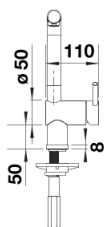

Product information sheet LINUS-S

Item no. 518813

Benefits

- Minimalist design
- Stylish L shaped spout with extendable spray head
- High quality metal spray
- High spout for easy filling
- Design and colour of tap and coloured sink are a perfect match

Colours

Available colours:

- black
- anthracite
- rock grey
- volcano grey
- white
- soft white
- tartufo
- coffee

SILGRANIT-Look rock grey

Planning information

- Please note:
- High pressure supply only - requires minimum of 1.0 bar pressure (approx 10 metre head), preferred 1.0-1.5 bar
- $\frac{3}{8}$ " BSP connectors required (not supplied)
- Heavy duty metal tap stabilising bracket, fit when required. Item No. 450775
- Height: 284
- Reach: 219
- Base: 45
- Tap hole: \varnothing 35

Scope of supply

- \varnothing 35mm tap hole required
- Flexible connector pipes, 700 mm long and $\frac{3}{8}$ " nut
- Requires balanced high pressure supply only, minimum 1.0 bar
- Fit metal stabilising bracket if required, item number 513383

Details

Swivel range

Side view