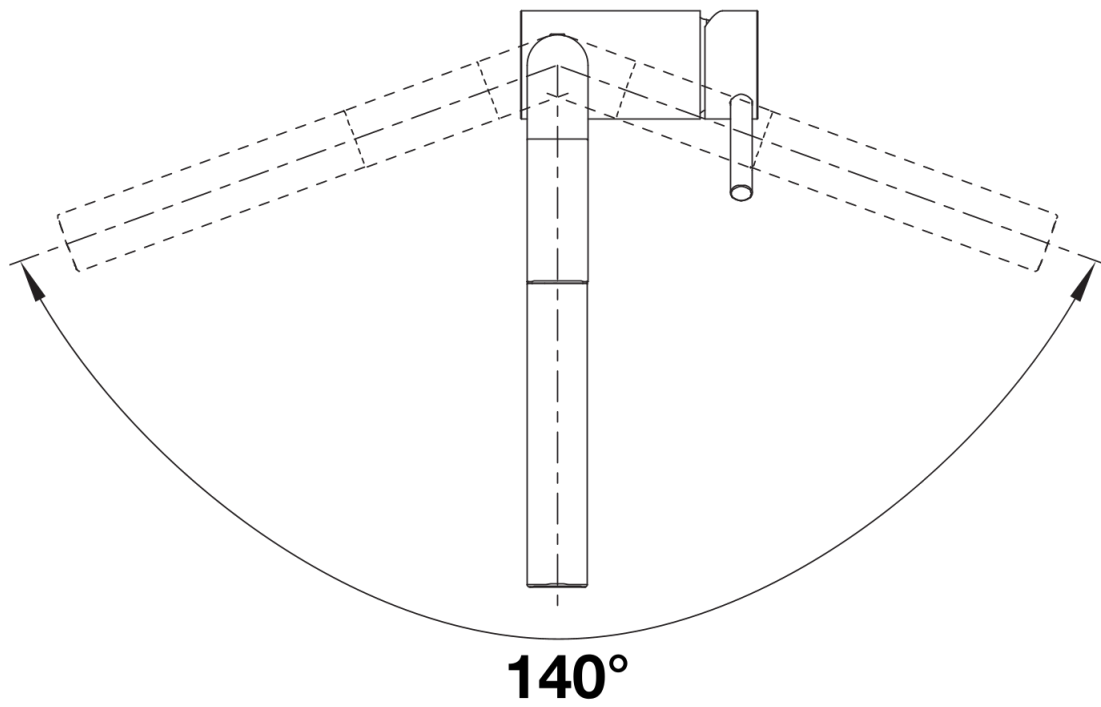

Product information sheet LINUS-S

Item no. 518813

Benefits

- Minimalist design
- Stylish L shaped spout with extendable spray head
- High quality metal spray
- High spout for easy filling
- Design and colour of tap and coloured sink are a perfect match

Colours

Available colours:

- black
- anthracite
- rock grey
- volcano grey
- white
- soft white
- tartufo
- coffee

SILGRANIT-Look rock grey

Planning information

- Please note:
- High pressure supply only - requires minimum of 1.0 bar pressure (approx 10 metre head), preferred 1.0-1.5 bar
- $\frac{3}{8}$ " BSP connectors required (not supplied)
- Heavy duty metal tap stabilising bracket, fit when required. Item No. 450775
- Height: 284
- Reach: 219
- Base: 45
- Tap hole: \varnothing 35

Scope of supply

- \varnothing 35mm tap hole required
- Flexible connector pipes, 700 mm long and $\frac{3}{8}$ " nut
- Requires balanced high pressure supply only, minimum 1.0 bar
- Fit metal stabilising bracket if required, item number 513383

Details

Swivel range

Side view