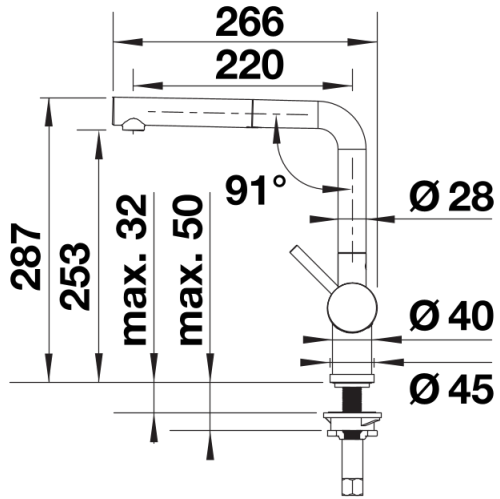

Colours

Available colours:

- black
- anthracite
- rock grey
- volcano grey
- white
- soft white
- tartufo
- coffee

SILGRANIT-Look rock grey

Planning information

- Please note:
- High pressure supply only - requires minimum of 1.0 bar pressure (approx 10 metre head), preferred 1.0-1.5 bar
- $\frac{3}{8}$ " BSP connectors required (not supplied)
- Heavy duty metal tap stabilising bracket, fit when required. Item No. 450775
- Height: 284
- Reach: 219
- Base: 45
- Tap hole: \varnothing 35

Scope of supply

- \varnothing 35mm tap hole required
- Flexible connector pipes, 700 mm long and $\frac{3}{8}$ " nut
- Requires balanced high pressure supply only, minimum 1.0 bar
- Fit metal stabilising bracket if required, item number 513383

Details

Swivel range

Side view