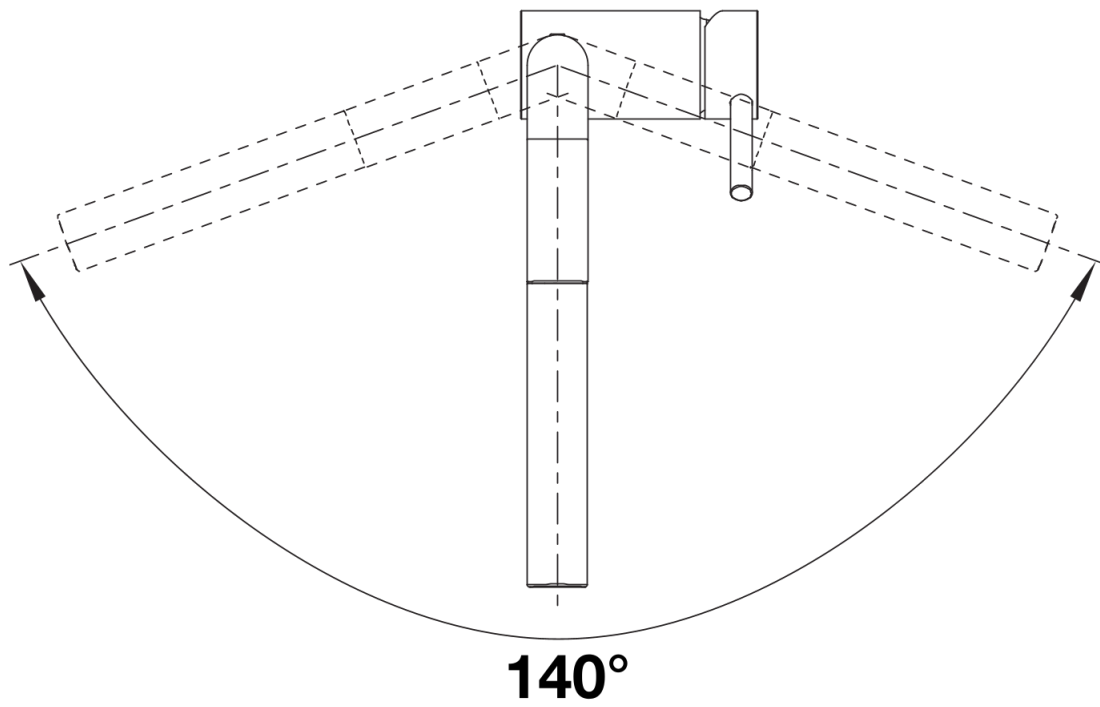

Product information sheet LINUS-S

Item no. 526958

Benefits

- Minimalist design
- Stylish L shaped spout with extendable spray head
- High quality metal spray
- High spout for easy filling
- Design and colour of tap and coloured sink are a perfect match

Colours

Available colours:

- black
- anthracite
- rock grey
- volcano grey
- white
- soft white
- tartufo
- coffee

SILGRANIT-Look volcano grey

Planning information

- Please note:
- High pressure supply only - requires minimum of 1.0 bar pressure (approx 10 metre head), preferred 1.0-1.5 bar
- $\frac{3}{8}$ " BSP connectors required (not supplied)
- Heavy duty metal tap stabilising bracket, fit when required. Item No. 450775
- Height: 284
- Reach: 219
- Base: 45
- Tap hole: \varnothing 35

Scope of supply

- \varnothing 35mm tap hole required
- Flexible connector pipes, 700 mm long and $\frac{3}{8}$ " nut
- Requires balanced high pressure supply only, minimum 1.0 bar
- Fit metal stabilising bracket if required, item number 513383

Details

Swivel range

Side view