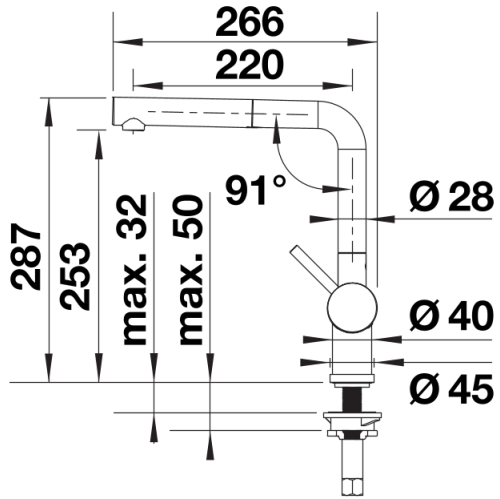

Colours

Available colours:

- black
- anthracite
- rock grey
- volcano grey
- white
- soft white
- tartufo
- coffee

SILGRANIT-Look volcano grey

Planning information

- Please note:
- High pressure supply only - requires minimum of 1.0 bar pressure (approx 10 metre head), preferred 1.0-1.5 bar
- $\frac{3}{8}$ " BSP connectors required (not supplied)
- Heavy duty metal tap stabilising bracket, fit when required. Item No. 450775
- Height: 284
- Reach: 219
- Base: 45
- Tap hole: \varnothing 35

Scope of supply

- \varnothing 35mm tap hole required
- Flexible connector pipes, 700 mm long and $\frac{3}{8}$ " nut
- Requires balanced high pressure supply only, minimum 1.0 bar
- Fit metal stabilising bracket if required, item number 513383

Details

Swivel range

Side view