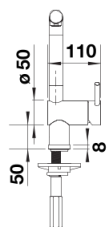

Product information sheet LINUS-S

Item no. 526958

Benefits

- Minimalist design
- Stylish L shaped spout with extendable spray head
- High quality metal spray
- High spout for easy filling
- Design and colour of tap and coloured sink are a perfect match

Colours

Available colours:

- black
- anthracite
- rock grey
- volcano grey
- white
- soft white
- tartufo
- coffee

SILGRANIT-Look volcano grey

Planning information

- Please note:
- High pressure supply only - requires minimum of 1.0 bar pressure (approx 10 metre head), preferred 1.0-1.5 bar
- $\frac{3}{8}$ " BSP connectors required (not supplied)
- Heavy duty metal tap stabilising bracket, fit when required. Item No. 450775
- Height: 284
- Reach: 219
- Base: 45
- Tap hole: \varnothing 35

Scope of supply

- \varnothing 35mm tap hole required
- Flexible connector pipes, 700 mm long and $\frac{3}{8}$ " nut
- Requires balanced high pressure supply only, minimum 1.0 bar
- Fit metal stabilising bracket if required, item number 513383

Details

Swivel range

Side view