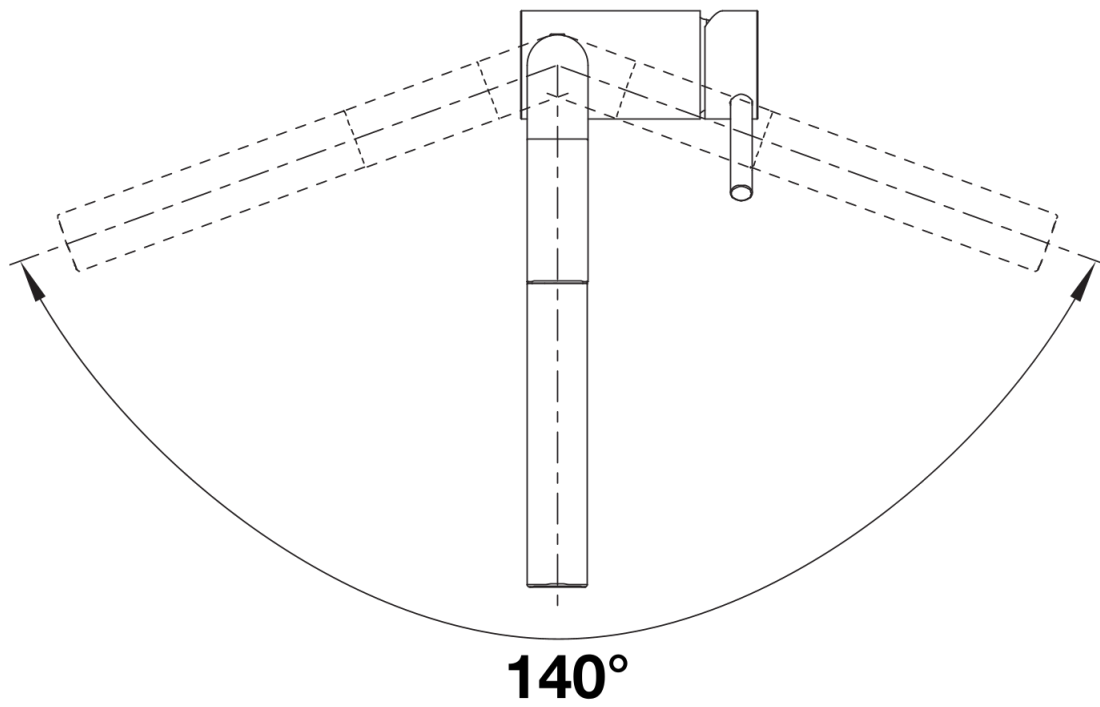

Product information sheet LINUS-S

Item no. 526959

Benefits

- Minimalist design
- Stylish L shaped spout with extendable spray head
- High quality metal spray
- High spout for easy filling
- Design and colour of tap and coloured sink are a perfect match

Colours

Available colours:

- black
- anthracite
- rock grey
- volcano grey
- white
- soft white
- tartufo
- coffee

SILGRANIT-Look soft white

Planning information

- Please note:
- High pressure supply only - requires minimum of 1.0 bar pressure (approx 10 metre head), preferred 1.0-1.5 bar
- $\frac{3}{8}$ " BSP connectors required (not supplied)
- Heavy duty metal tap stabilising bracket, fit when required. Item No. 450775
- Height: 284
- Reach: 219
- Base: 45
- Tap hole: \varnothing 35

Scope of supply

- \varnothing 35mm tap hole required
- Flexible connector pipes, 700 mm long and $\frac{3}{8}$ " nut
- Requires balanced high pressure supply only, minimum 1.0 bar
- Fit metal stabilising bracket if required, item number 513383

Details

Swivel range

Side view