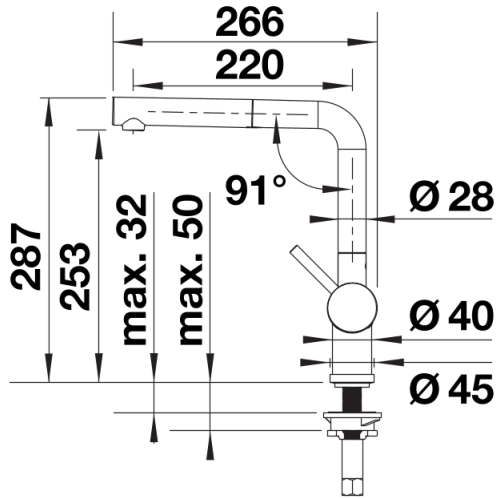

Colours

Available colours:

- black
- anthracite
- rock grey
- volcano grey
- white
- soft white
- tartufo
- coffee

SILGRANIT-Look soft white

Planning information

- Please note:
- High pressure supply only - requires minimum of 1.0 bar pressure (approx 10 metre head), preferred 1.0-1.5 bar
- $\frac{3}{8}$ " BSP connectors required (not supplied)
- Heavy duty metal tap stabilising bracket, fit when required. Item No. 450775
- Height: 284
- Reach: 219
- Base: 45
- Tap hole: \varnothing 35

Scope of supply

- \varnothing 35mm tap hole required
- Flexible connector pipes, 700 mm long and $\frac{3}{8}$ " nut
- Requires balanced high pressure supply only, minimum 1.0 bar
- Fit metal stabilising bracket if required, item number 513383

Details

Swivel range

Side view