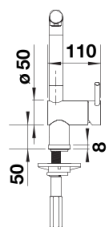

Product information sheet LINUS-S

Item no. 526959

Benefits

- Minimalist design
- Stylish L shaped spout with extendable spray head
- High quality metal spray
- High spout for easy filling
- Design and colour of tap and coloured sink are a perfect match

Colours

Available colours:

- black
- anthracite
- rock grey
- volcano grey
- white
- soft white
- tartufo
- coffee

SILGRANIT-Look soft white

Planning information

- Please note:
- High pressure supply only - requires minimum of 1.0 bar pressure (approx 10 metre head), preferred 1.0-1.5 bar
- $\frac{3}{8}$ " BSP connectors required (not supplied)
- Heavy duty metal tap stabilising bracket, fit when required. Item No. 450775
- Height: 284
- Reach: 219
- Base: 45
- Tap hole: \varnothing 35

Scope of supply

- \varnothing 35mm tap hole required
- Flexible connector pipes, 700 mm long and $\frac{3}{8}$ " nut
- Requires balanced high pressure supply only, minimum 1.0 bar
- Fit metal stabilising bracket if required, item number 513383

Details

Swivel range

Side view