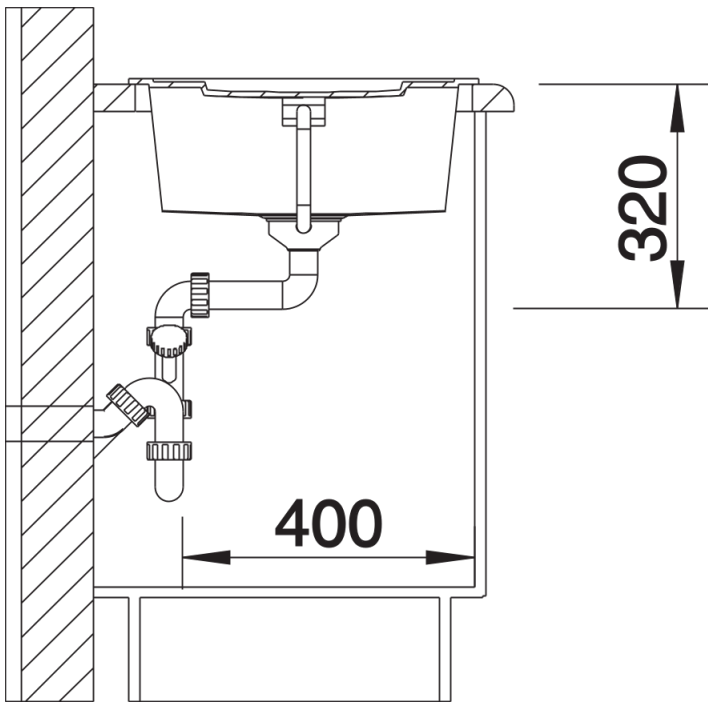

Product information sheet METRA 5 S

Item no. 513037

Benefits

- Modern, simple but striking linear design
- The large capacity of the bowl provides generous room to do the washing up
- Separate drainer provides a high degree of convenience
- Minimal detailing on drainer design beautifully presents the super-tactile Silgranit and your chosen colour on large flat area
- Ergonomic low-profile rim design

Colours

Available colours:

- black
- anthracite
- rock grey
- volcano grey
- white
- soft white
- tartufo
- coffee

SILGRANIT white

Planning information

- Cut out size: 840 x 480 x R15, Universal handing

Scope of supply

- Waste fitting with space-saving pipe
- 3 ½" basket strainer plus remote control pop-up waste

Details

Top view

Cut-out

Front view

Side view