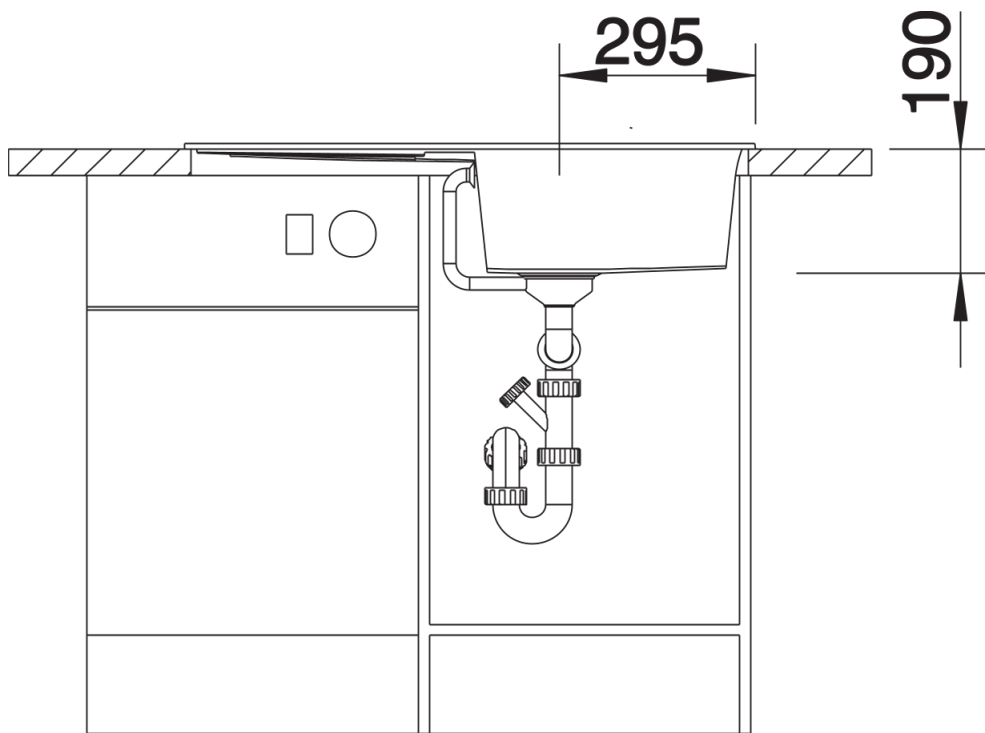

Product information sheet METRA 5 S

Item no. 513037

Benefits

- Modern, simple but striking linear design
- The large capacity of the bowl provides generous room to do the washing up
- Separate drainer provides a high degree of convenience
- Minimal detailing on drainer design beautifully presents the super-tactile Silgranit and your chosen colour on large flat area
- Ergonomic low-profile rim design

Colours

Available colours:

- black
- anthracite
- rock grey
- volcano grey
- white
- soft white
- tartufo
- coffee

SILGRANIT white

Planning information

- Cut out size: 840 x 480 x R15, Universal handing

Scope of supply

- Waste fitting with space-saving pipe
- 3 ½" basket strainer plus remote control pop-up waste

Details

Top view

Cut-out

Front view

Side view