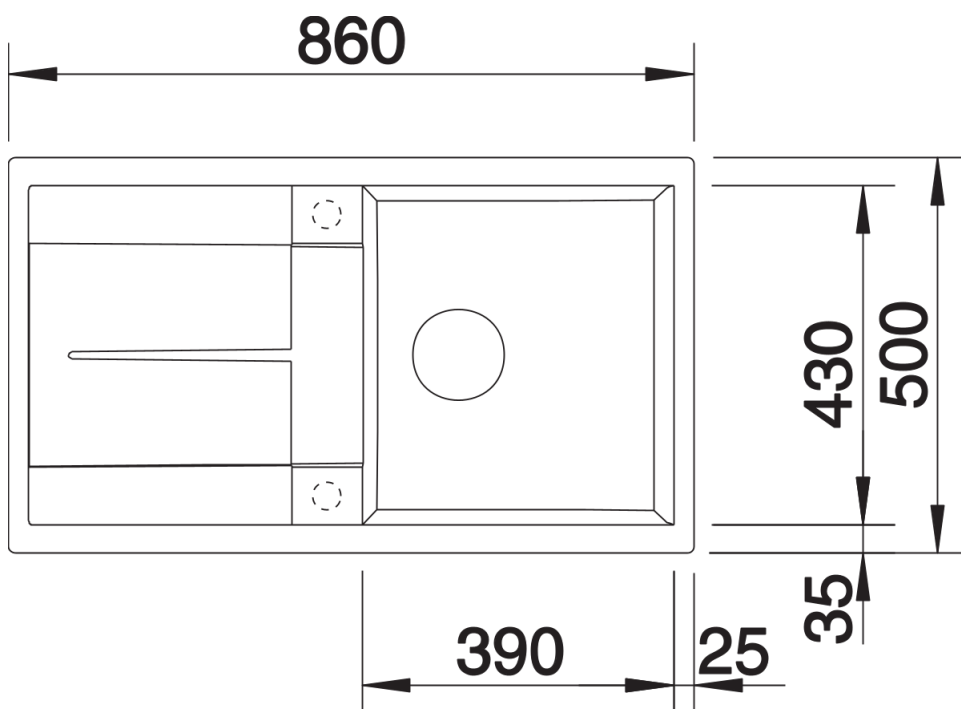

Product information sheet METRA 5 S

Item no. 513037

Benefits

- Modern, simple but striking linear design
- The large capacity of the bowl provides generous room to do the washing up
- Separate drainer provides a high degree of convenience
- Minimal detailing on drainer design beautifully presents the super-tactile Silgranit and your chosen colour on large flat area
- Ergonomic low-profile rim design

Colours

Available colours:

- black
- anthracite
- rock grey
- volcano grey
- white
- soft white
- tartufo
- coffee

SILGRANIT white

Planning information

- Cut out size: 840 x 480 x R15, Universal handing

Scope of supply

- Waste fitting with space-saving pipe
- 3 ½" basket strainer plus remote control pop-up waste

Details

Top view

Cut-out

Front view

Side view