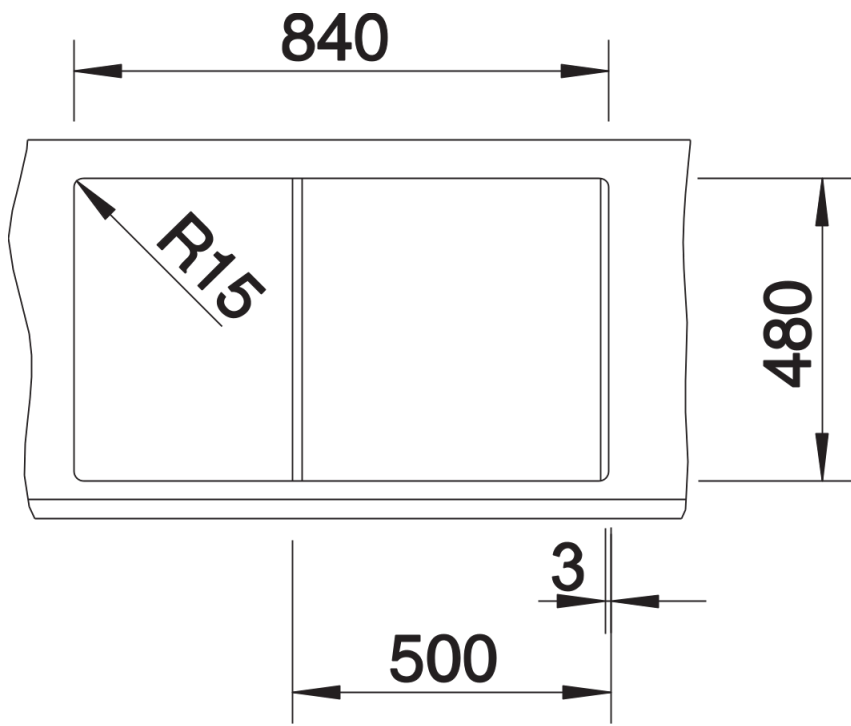

Product information sheet METRA 5 S

Item no. 513037

Benefits

- Modern, simple but striking linear design
- The large capacity of the bowl provides generous room to do the washing up
- Separate drainer provides a high degree of convenience
- Minimal detailing on drainer design beautifully presents the super-tactile Silgranit and your chosen colour on large flat area
- Ergonomic low-profile rim design

Colours

Available colours:

- black
- anthracite
- rock grey
- volcano grey
- white
- soft white
- tartufo
- coffee

SILGRANIT white

Planning information

- Cut out size: 840 x 480 x R15, Universal handing

Scope of supply

- Waste fitting with space-saving pipe
- 3 ½" basket strainer plus remote control pop-up waste

Details

Top view

Cut-out

Front view

Side view