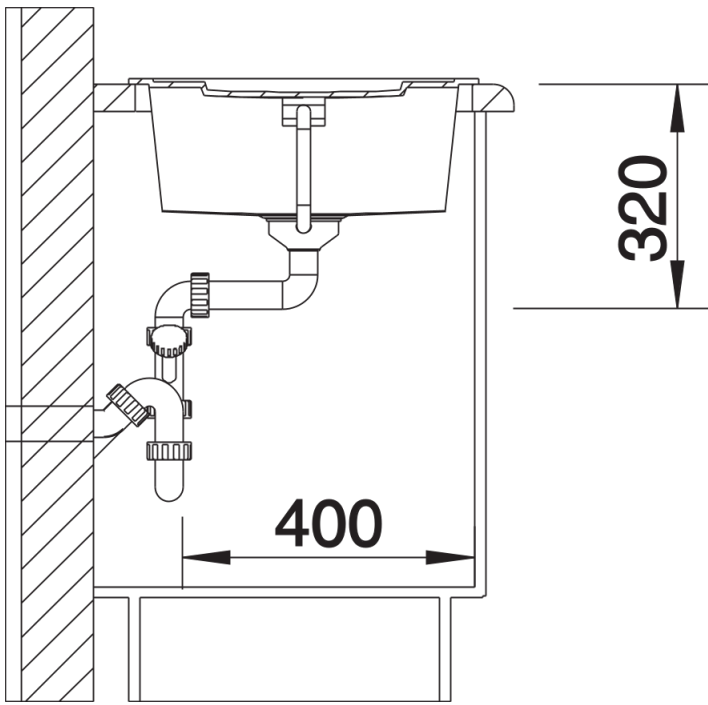

Product information sheet METRA 5 S

Item no. 515041

Benefits

- Modern, simple but striking linear design
- The large capacity of the bowl provides generous room to do the washing up
- Separate drainer provides a high degree of convenience
- Minimal detailing on drainer design beautifully presents the super-tactile Silgranit and your chosen colour on large flat area
- Ergonomic low-profile rim design

Colours

Available colours:

- black
- anthracite
- rock grey
- volcano grey
- white
- soft white
- tartufo
- coffee

SILGRANIT coffee

Planning information

- Cut out size: 840 x 480 x R15, Universal handing

Scope of supply

- Waste fitting with space-saving pipe
- 3 1/2" basket strainer plus remote control pop-up waste

Details

Top view

Cut-out

Front view

Side view