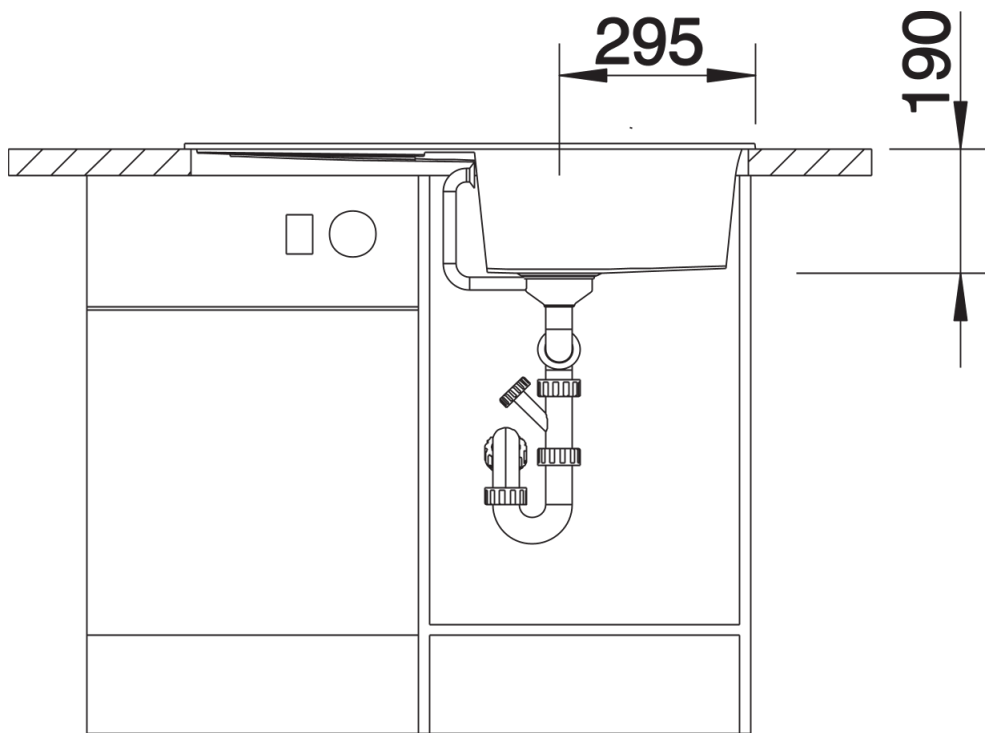

Product information sheet METRA 5 S

Item no. 515041

Benefits

- Modern, simple but striking linear design
- The large capacity of the bowl provides generous room to do the washing up
- Separate drainer provides a high degree of convenience
- Minimal detailing on drainer design beautifully presents the super-tactile Silgranit and your chosen colour on large flat area
- Ergonomic low-profile rim design

Colours

Available colours:

- black
- anthracite
- rock grey
- volcano grey
- white
- soft white
- tartufo
- coffee

SILGRANIT coffee

Planning information

- Cut out size: 840 x 480 x R15, Universal handing

Scope of supply

- Waste fitting with space-saving pipe
- 3 1/2" basket strainer plus remote control pop-up waste

Details

Top view

Cut-out

Front view

Side view