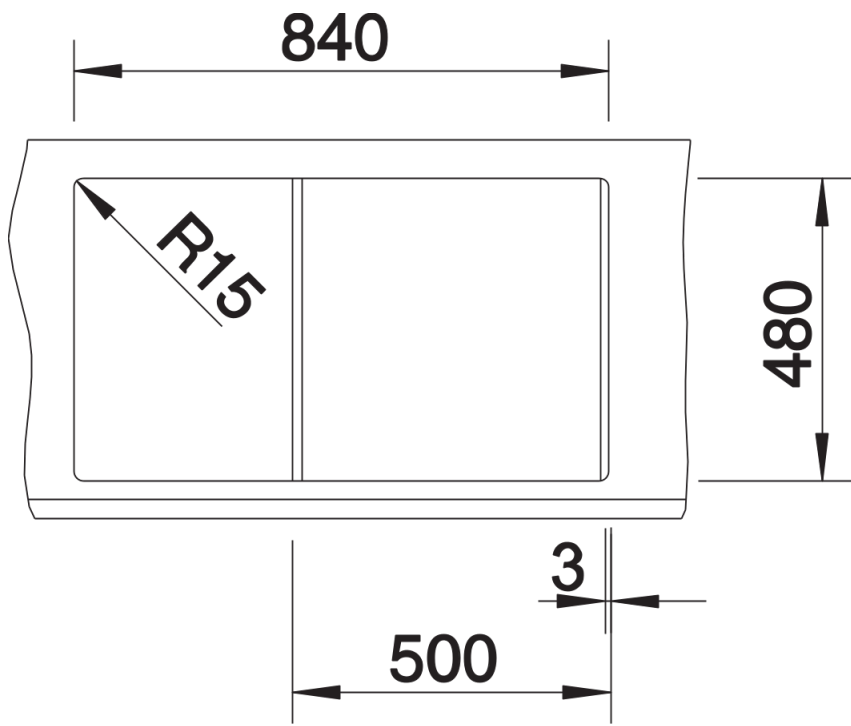

Product information sheet METRA 5 S

Item no. 515041

Benefits

- Modern, simple but striking linear design
- The large capacity of the bowl provides generous room to do the washing up
- Separate drainer provides a high degree of convenience
- Minimal detailing on drainer design beautifully presents the super-tactile Silgranit and your chosen colour on large flat area
- Ergonomic low-profile rim design

Colours

Available colours:

- black
- anthracite
- rock grey
- volcano grey
- white
- soft white
- tartufo
- coffee

SILGRANIT coffee

Planning information

- Cut out size: 840 x 480 x R15, Universal handing

Scope of supply

- Waste fitting with space-saving pipe
- 3 1/2" basket strainer plus remote control pop-up waste

Details

Top view

Cut-out

Front view

Side view