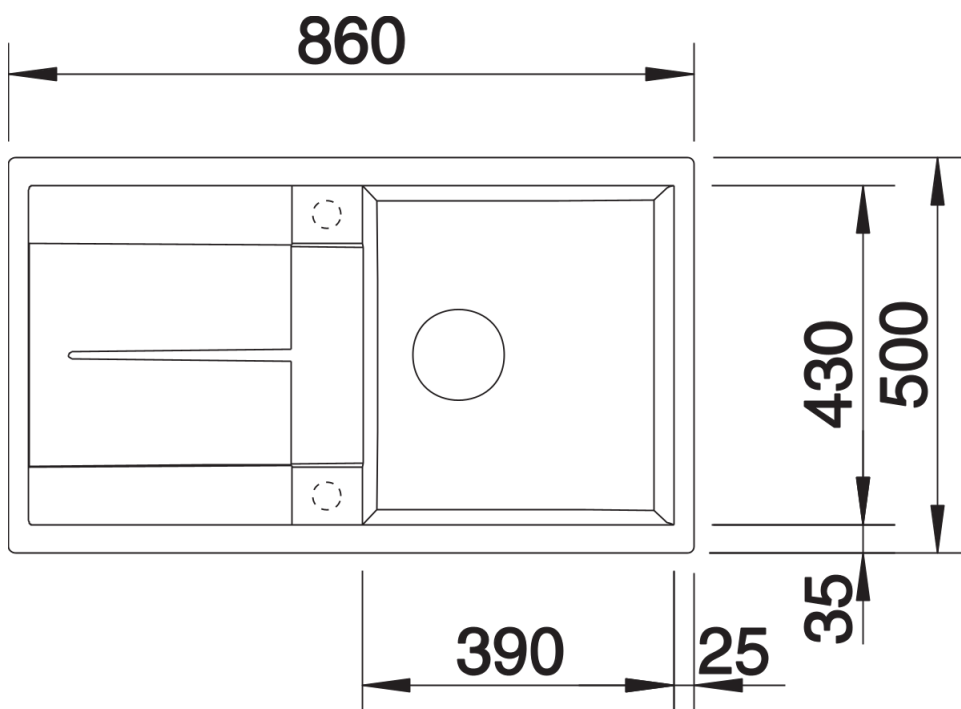

Product information sheet METRA 5 S

Item no. 515041

Benefits

- Modern, simple but striking linear design
- The large capacity of the bowl provides generous room to do the washing up
- Separate drainer provides a high degree of convenience
- Minimal detailing on drainer design beautifully presents the super-tactile Silgranit and your chosen colour on large flat area
- Ergonomic low-profile rim design

Colours

Available colours:

- black
- anthracite
- rock grey
- volcano grey
- white
- soft white
- tartufo
- coffee

SILGRANIT coffee

Planning information

- Cut out size: 840 x 480 x R15, Universal handing

Scope of supply

- Waste fitting with space-saving pipe
- 3 1/2" basket strainer plus remote control pop-up waste

Details

Top view

Cut-out

Front view

Side view