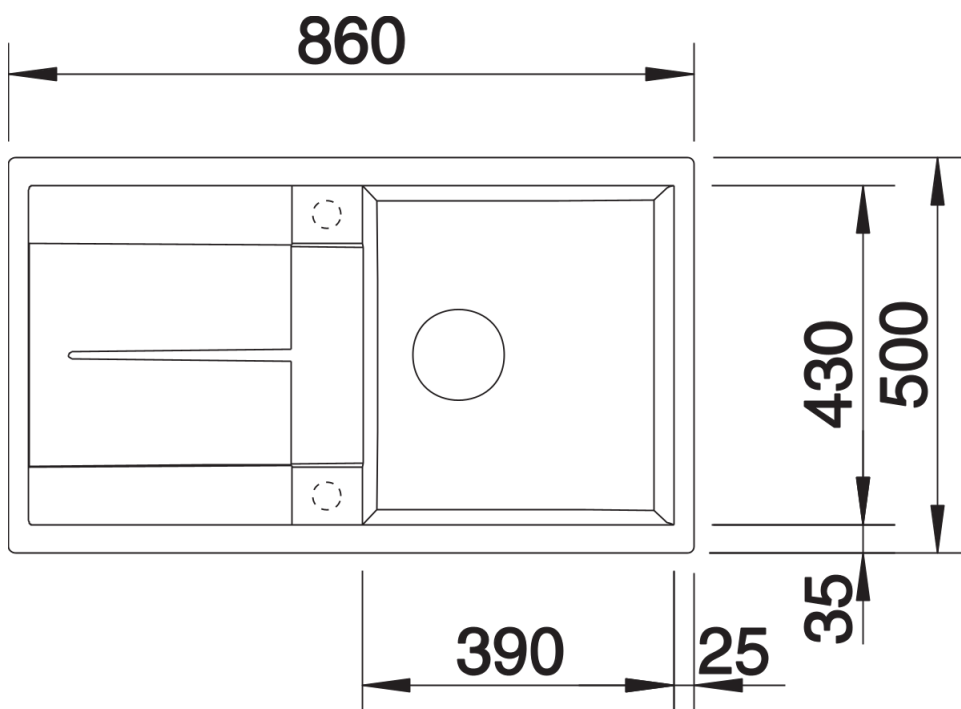

## Planning information

---

- Cut out size: 840 x 480 x R15, Universal handing

## Scope of supply

---

- Waste fitting with space-saving pipe
- 3 ½" basket strainer plus remote control pop-up waste

## Details

---

Top view

Cut-out

Front view

Side view