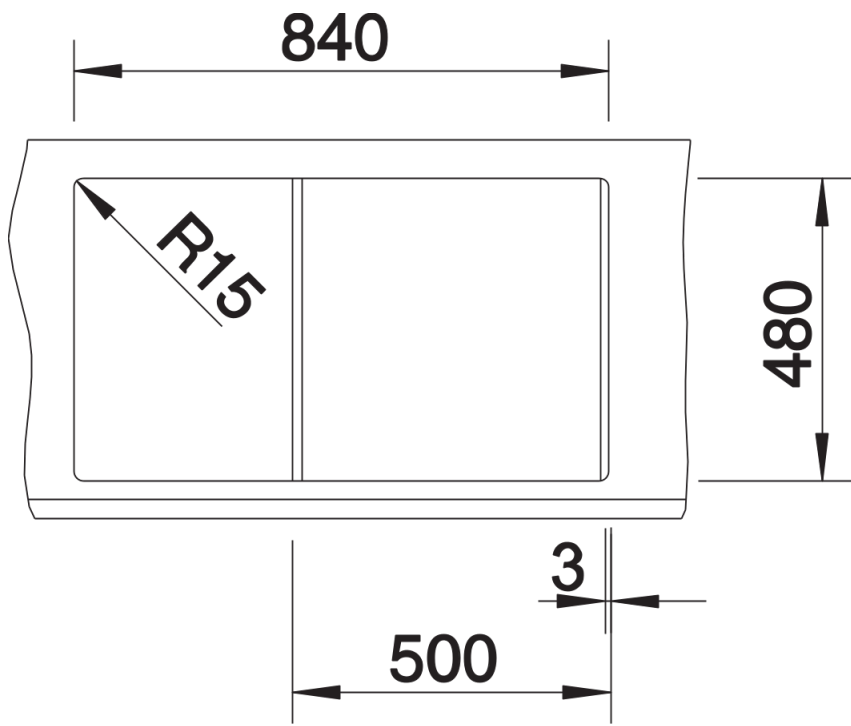

## Planning information

---

- Cut out size: 840 x 480 x R15, Universal handing

## Scope of supply

---

- Waste fitting with space-saving pipe
- 3 ½" basket strainer plus remote control pop-up waste

## Details

---

Top view

Cut-out

Front view

Side view