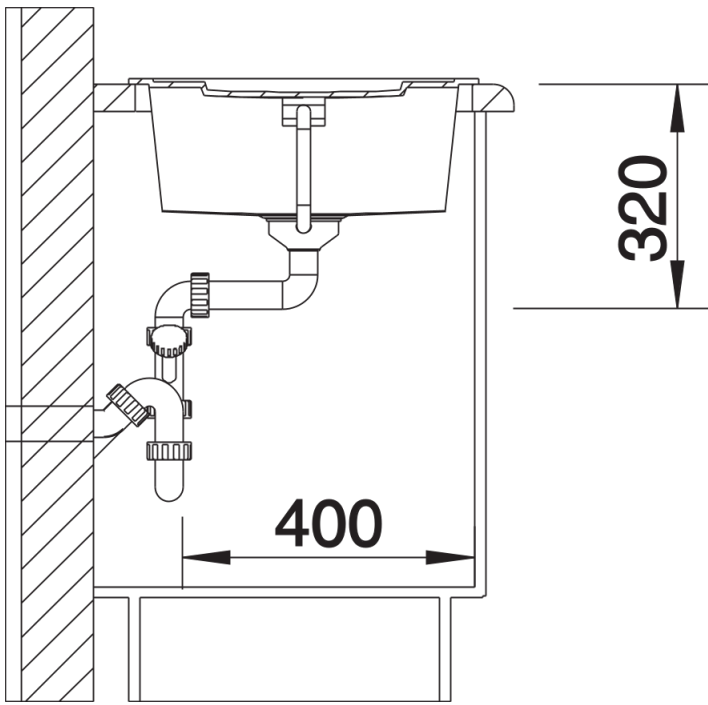

## Planning information

---

- Cut out size: 840 x 480 x R15, Universal handing

## Scope of supply

---

- Waste fitting with space-saving pipe
- 3 ½" basket strainer plus remote control pop-up waste

## Details

---

Top view

Cut-out

Front view

Side view