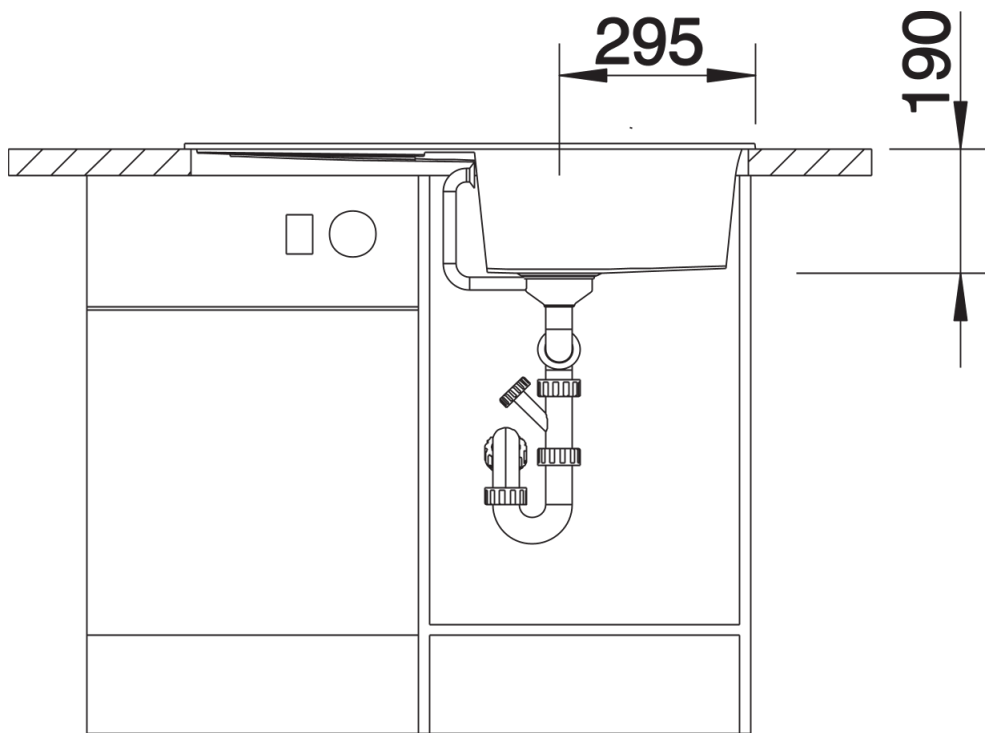

## Planning information

---

- Cut out size: 840 x 480 x R15, Universal handing

## Scope of supply

---

- Waste fitting with space-saving pipe
- 3 ½" basket strainer plus remote control pop-up waste

## Details

---

Top view

Cut-out

Front view

Side view