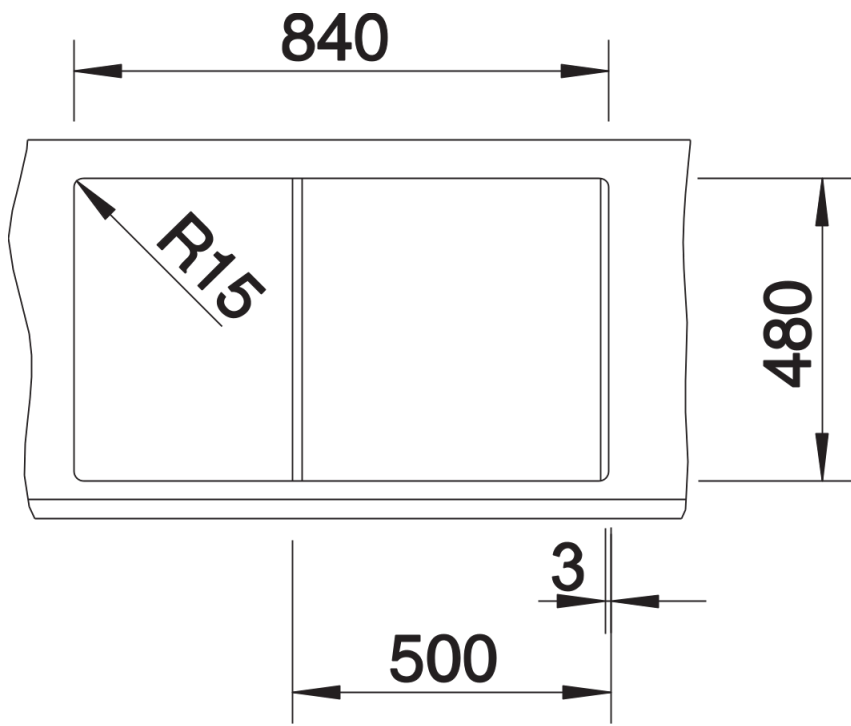

## Planning information

---

- Cut out size: 840 x 480 x R15, Universal handing

## Scope of supply

---

- Waste fitting with space-saving pipe
- 3 1/2" basket strainer plus remote control pop-up waste

## Details

---

Top view

Cut-out

Front view

Side view