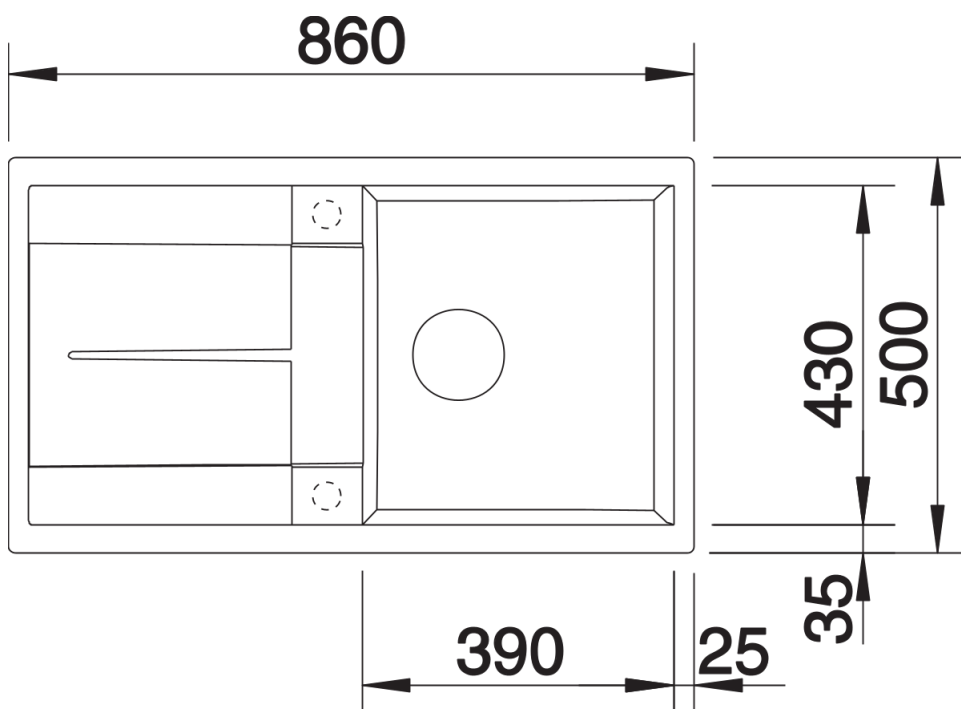

## Planning information

---

- Cut out size: 840 x 480 x R15, Universal handing

## Scope of supply

---

- Waste fitting with space-saving pipe
- 3 1/2" basket strainer plus remote control pop-up waste

## Details

---

Top view

Cut-out

Front view

Side view