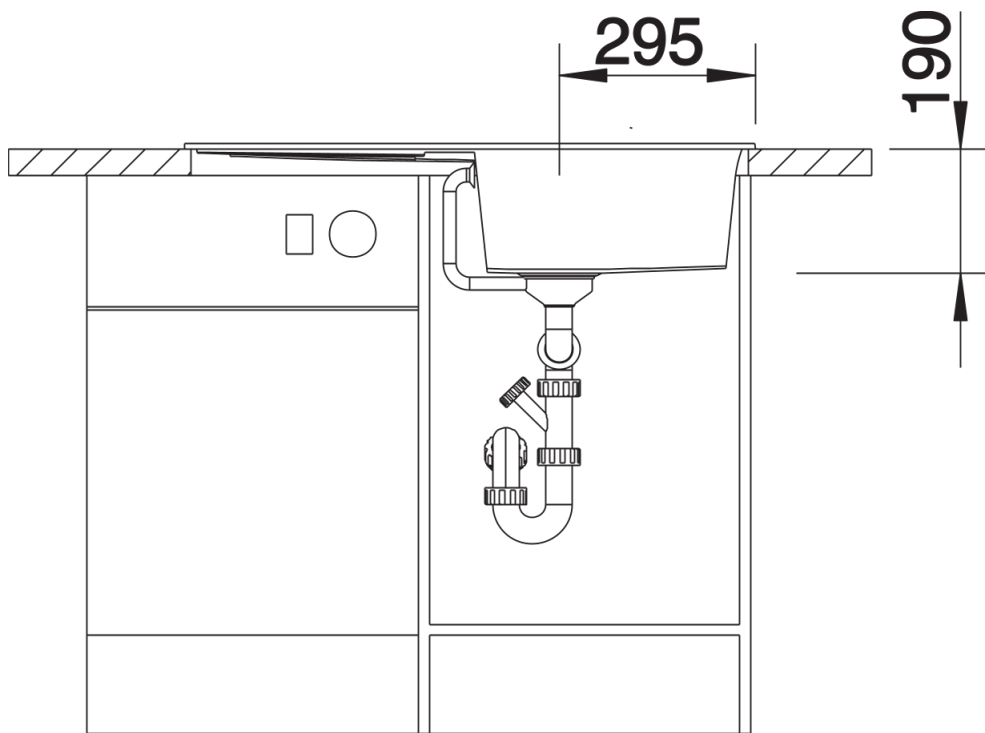

## Planning information

---

- Cut out size: 840 x 480 x R15, Universal handing

## Scope of supply

---

- Waste fitting with space-saving pipe
- 3 1/2" basket strainer plus remote control pop-up waste

## Details

---

Top view

Cut-out

Front view

Side view