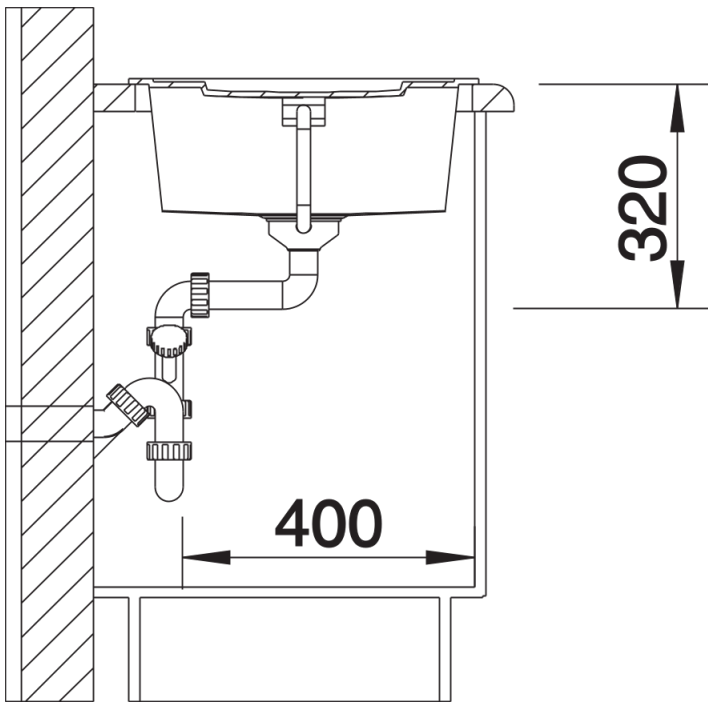

## Planning information

---

- Cut out size: 840 x 480 x R15, Universal handing

## Scope of supply

---

- Waste fitting with space-saving pipe
- 3 1/2" basket strainer plus remote control pop-up waste

## Details

---

Top view

Cut-out

Front view

Side view