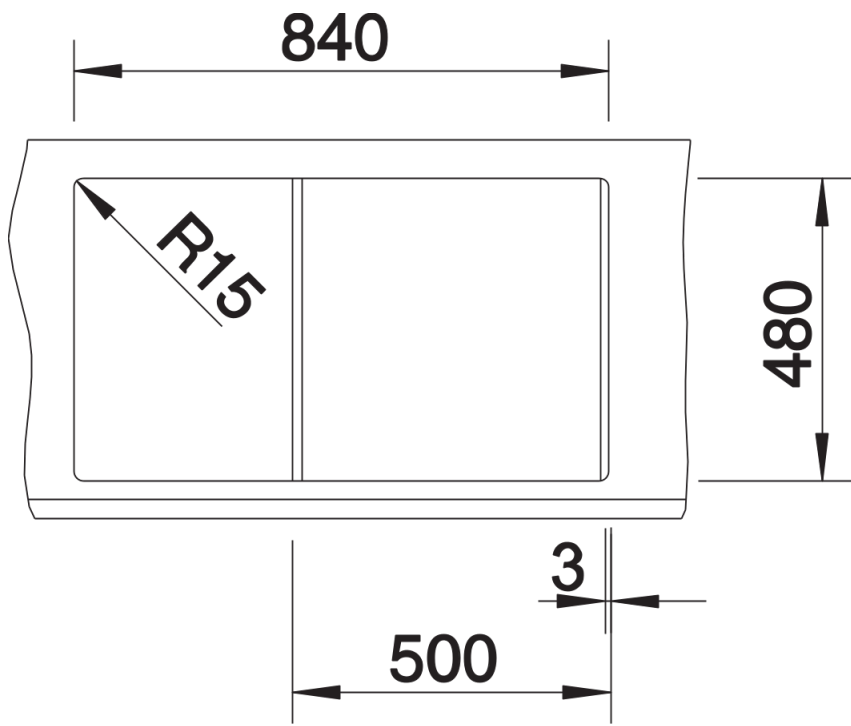

Product information sheet METRA 5 S

Item no. 525918

Benefits

- Modern, simple but striking linear design
- The large capacity of the bowl provides generous room to do the washing up
- Separate drainer provides a high degree of convenience
- Minimal detailing on drainer design beautifully presents the super-tactile Silgranit and your chosen colour on large flat area
- Ergonomic low-profile rim design

Colours

Available colours:

- black
- anthracite
- rock grey
- volcano grey
- white
- soft white
- tartufo
- coffee

SILGRANIT black

Planning information

- Cut out size: 840 x 480 x R15, Universal handing

Scope of supply

- Waste fitting with space-saving pipe
- 3 1/2" basket strainer plus remote control pop-up waste

Details

Top view

Cut-out

Front view

Side view