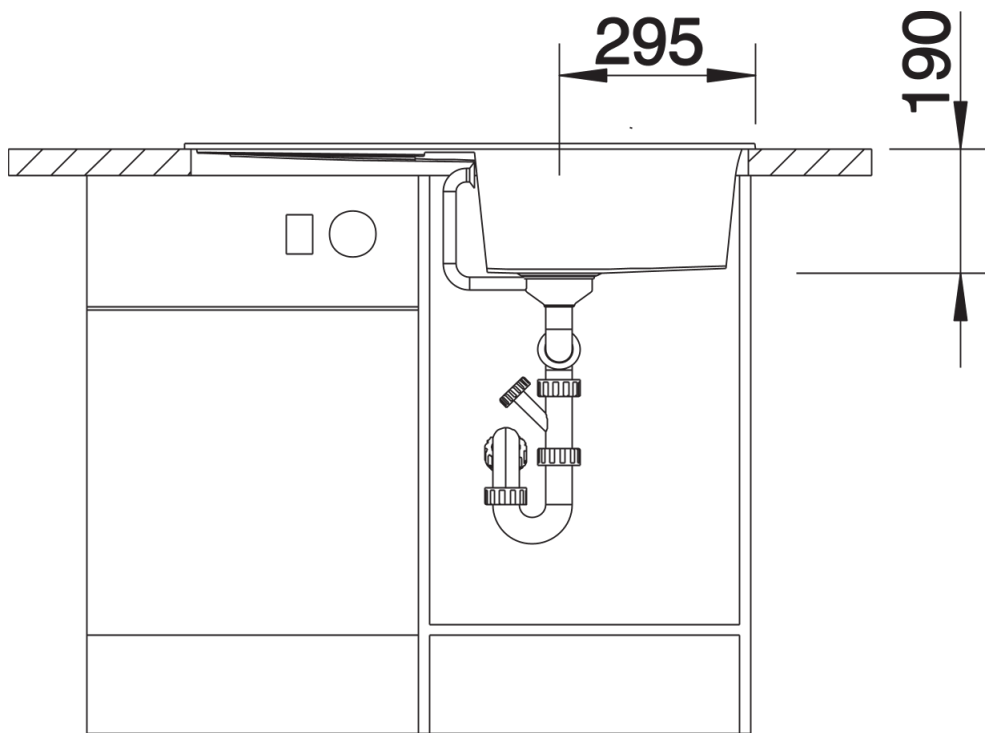

Product information sheet METRA 5 S

Item no. 525918

Benefits

- Modern, simple but striking linear design
- The large capacity of the bowl provides generous room to do the washing up
- Separate drainer provides a high degree of convenience
- Minimal detailing on drainer design beautifully presents the super-tactile Silgranit and your chosen colour on large flat area
- Ergonomic low-profile rim design

Colours

Available colours:

- black
- anthracite
- rock grey
- volcano grey
- white
- soft white
- tartufo
- coffee

SILGRANIT black

Planning information

- Cut out size: 840 x 480 x R15, Universal handing

Scope of supply

- Waste fitting with space-saving pipe
- 3 1/2" basket strainer plus remote control pop-up waste

Details

Top view

Cut-out

Front view

Side view