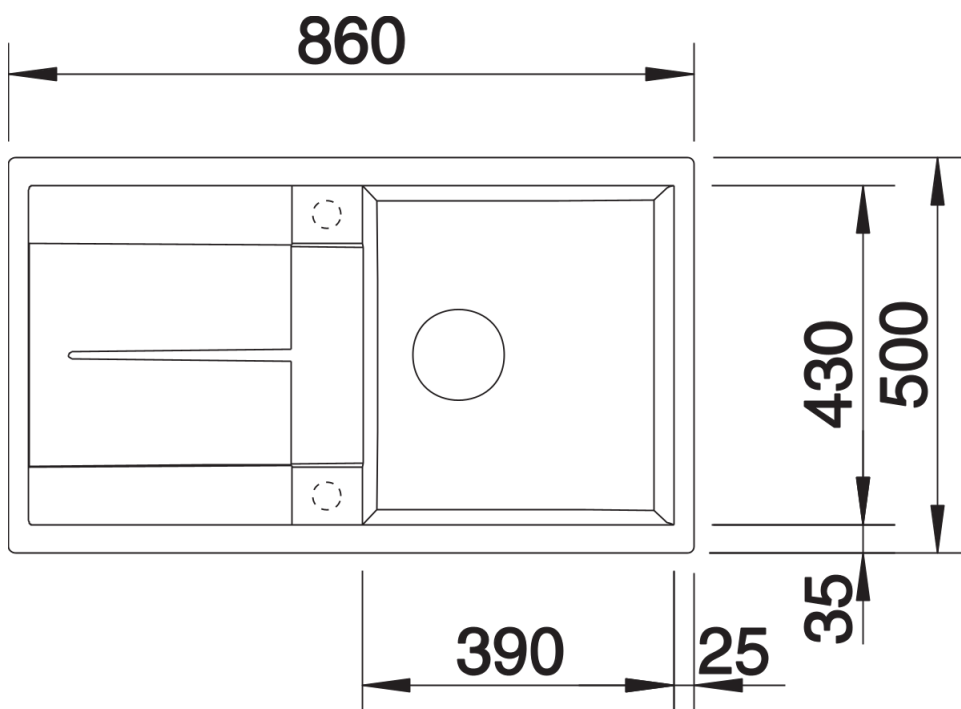

Product information sheet METRA 5 S

Item no. 525918

Benefits

- Modern, simple but striking linear design
- The large capacity of the bowl provides generous room to do the washing up
- Separate drainer provides a high degree of convenience
- Minimal detailing on drainer design beautifully presents the super-tactile Silgranit and your chosen colour on large flat area
- Ergonomic low-profile rim design

Colours

Available colours:

- black
- anthracite
- rock grey
- volcano grey
- white
- soft white
- tartufo
- coffee

SILGRANIT black

Planning information

- Cut out size: 840 x 480 x R15, Universal handing

Scope of supply

- Waste fitting with space-saving pipe
- 3 1/2" basket strainer plus remote control pop-up waste

Details

Top view

Cut-out

Front view

Side view