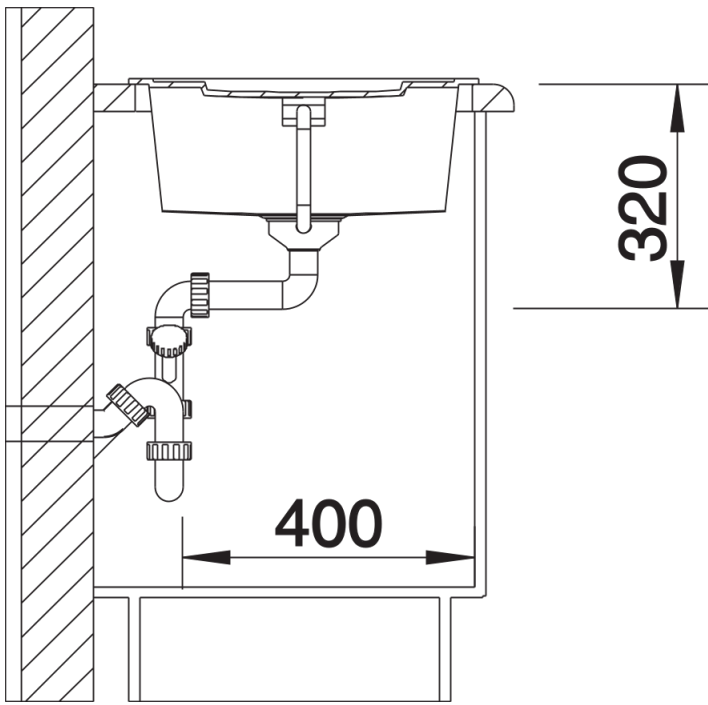

Product information sheet METRA 5 S

Item no. 525918

Benefits

- Modern, simple but striking linear design
- The large capacity of the bowl provides generous room to do the washing up
- Separate drainer provides a high degree of convenience
- Minimal detailing on drainer design beautifully presents the super-tactile Silgranit and your chosen colour on large flat area
- Ergonomic low-profile rim design

Colours

Available colours:

- black
- anthracite
- rock grey
- volcano grey
- white
- soft white
- tartufo
- coffee

SILGRANIT black

Planning information

- Cut out size: 840 x 480 x R15, Universal handing

Scope of supply

- Waste fitting with space-saving pipe
- 3 1/2" basket strainer plus remote control pop-up waste

Details

Top view

Cut-out

Front view

Side view