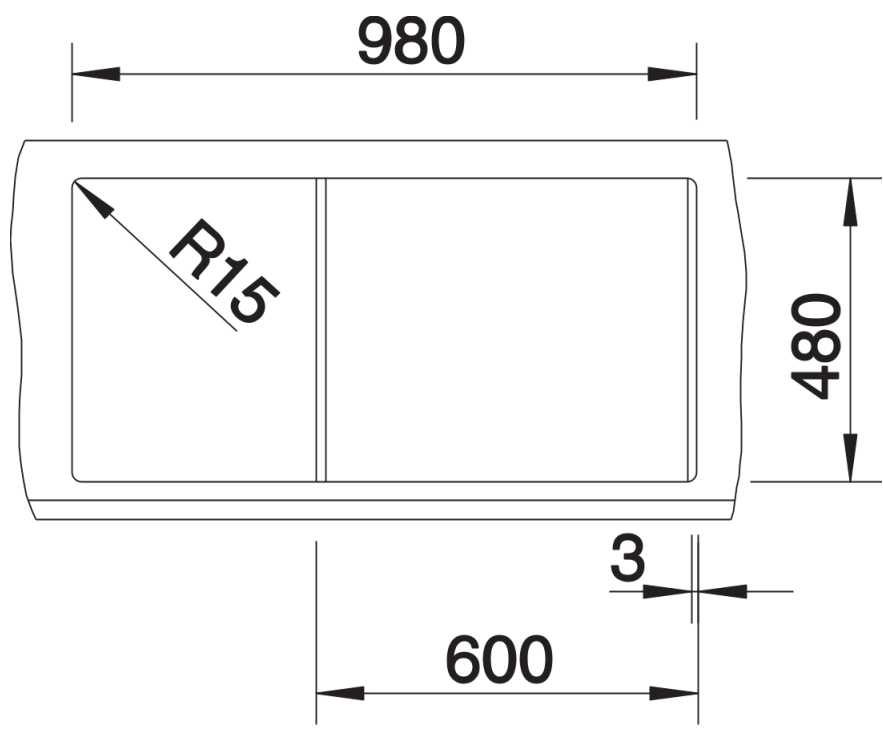

## Planning information

---

- Cut out size: 980 x 480 x R15, Universal handing

## Scope of supply

---

- Stainless steel colander
- Waste fitting with space-saving pipe
- 2 x 3 ½" basket strainers
- plus remote control pop-up waste for main bowl

217796 - Stainless steel colander

## Details

---

Top view

Cut-out

Front view

Side view