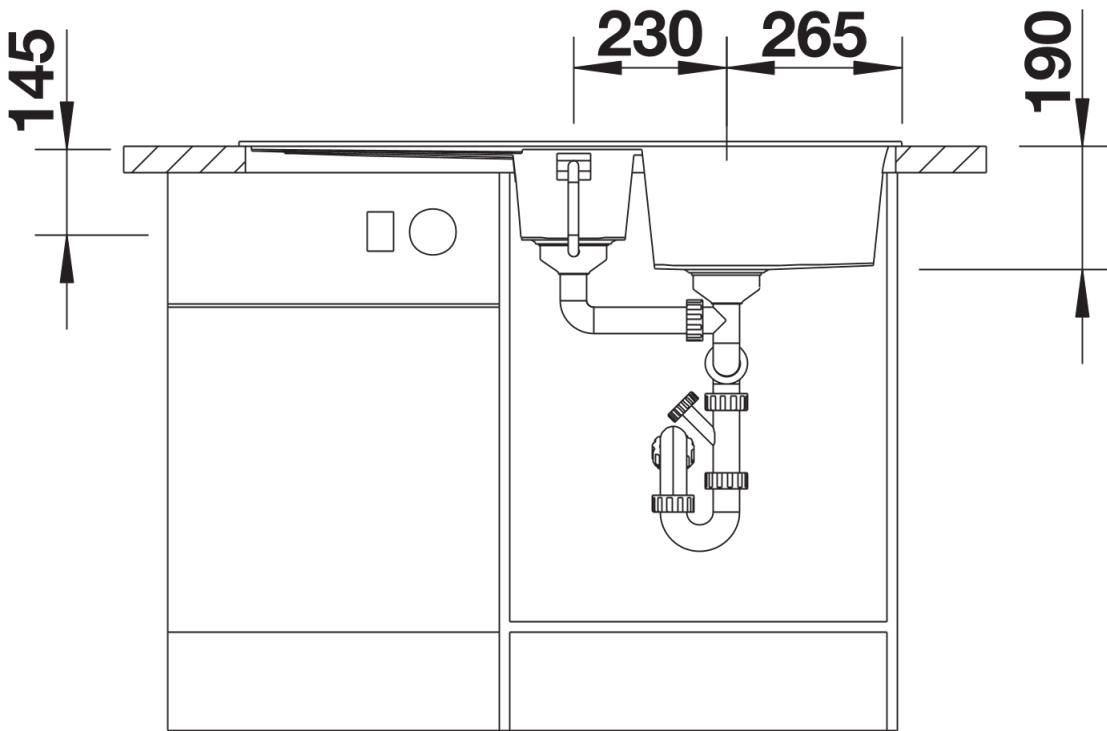

## Planning information

---

- Cut out size: 980 x 480 x R15, Universal handing

## Scope of supply

---

- Stainless steel colander
- Waste fitting with space-saving pipe
- 2 x 3 ½" basket strainers
- plus remote control pop-up waste for main bowl

217796 - Stainless steel colander

## Details

---

Top view

Cut-out

Front view

Side view