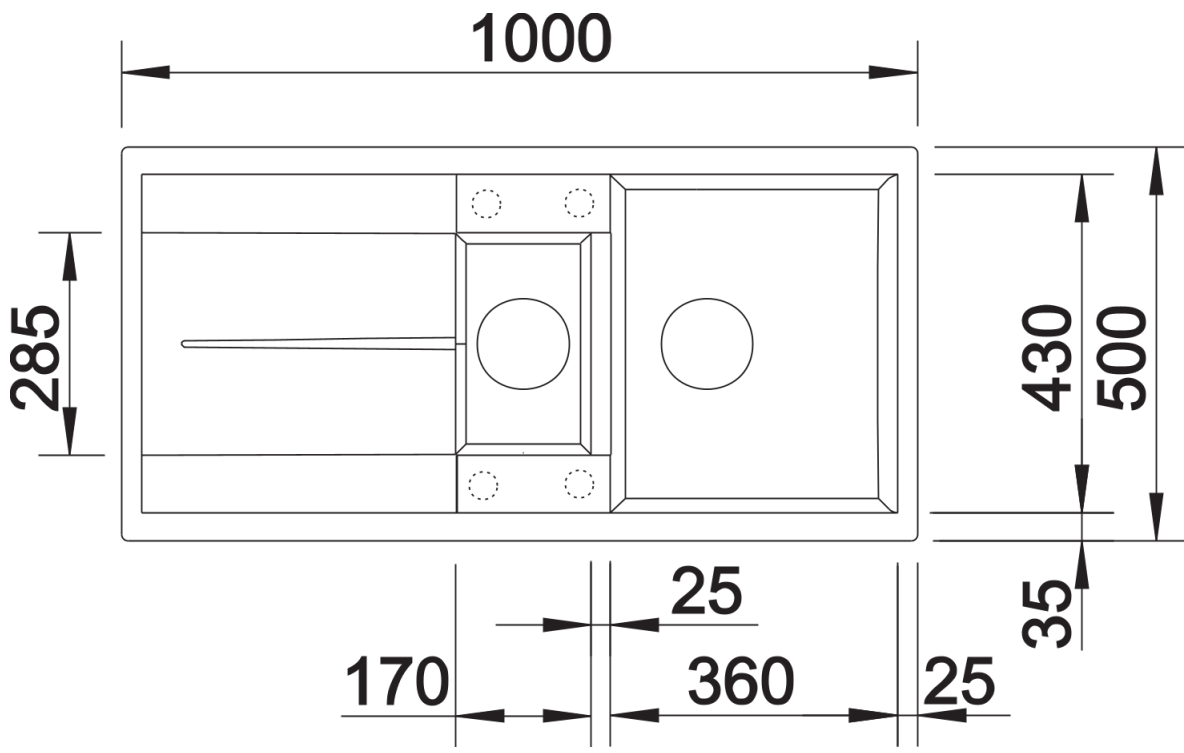

## Planning information

---

- Cut out size: 980 x 480 x R15, Universal handing

## Scope of supply

---

- Stainless steel colander
- Waste fitting with space-saving pipe
- 2 x 3 ½" basket strainers
- plus remote control pop-up waste for main bowl

217796 - Stainless steel colander

## Details

---

Top view

Cut-out

Front view

Side view