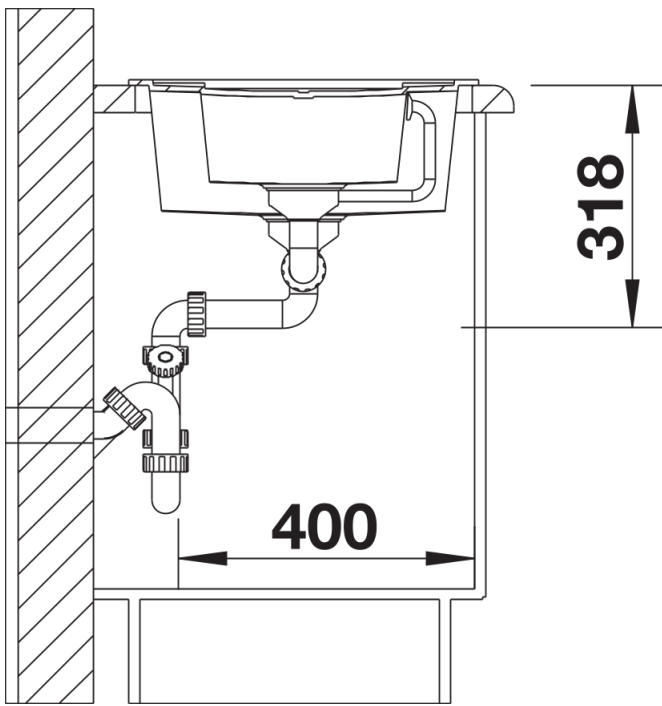

## Planning information

---

- Cut out size: 980 x 480 x R15, Universal handing

## Scope of supply

---

- Stainless steel colander
- Waste fitting with space-saving pipe
- 2 x 3 ½" basket strainers
- plus remote control pop-up waste for main bowl

217796 - Stainless steel colander

## Details

---

Top view

Cut-out

Front view

Side view