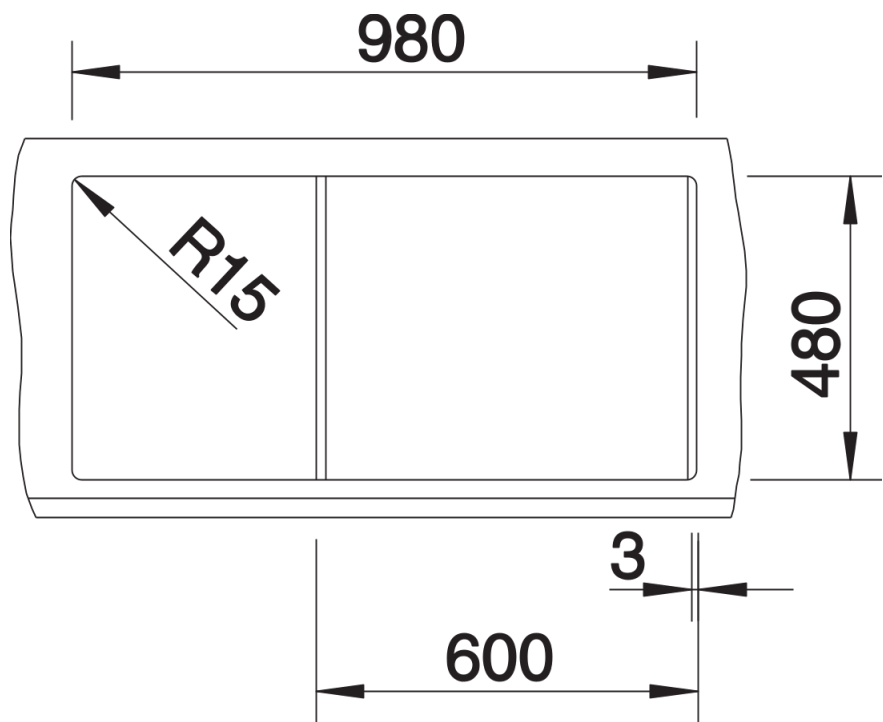

## Planning information

---

- Cut out size: 980 x 480 x R15, Universal handing

## Scope of supply

---

- Stainless steel colander
- Waste fitting with space-saving pipe
- 2 x 3 ½" basket strainers
- plus remote control pop-up waste for main bowl

217796 - Multifunctional colander

## Details

---

Top view

Cut-out

Front view

Side view