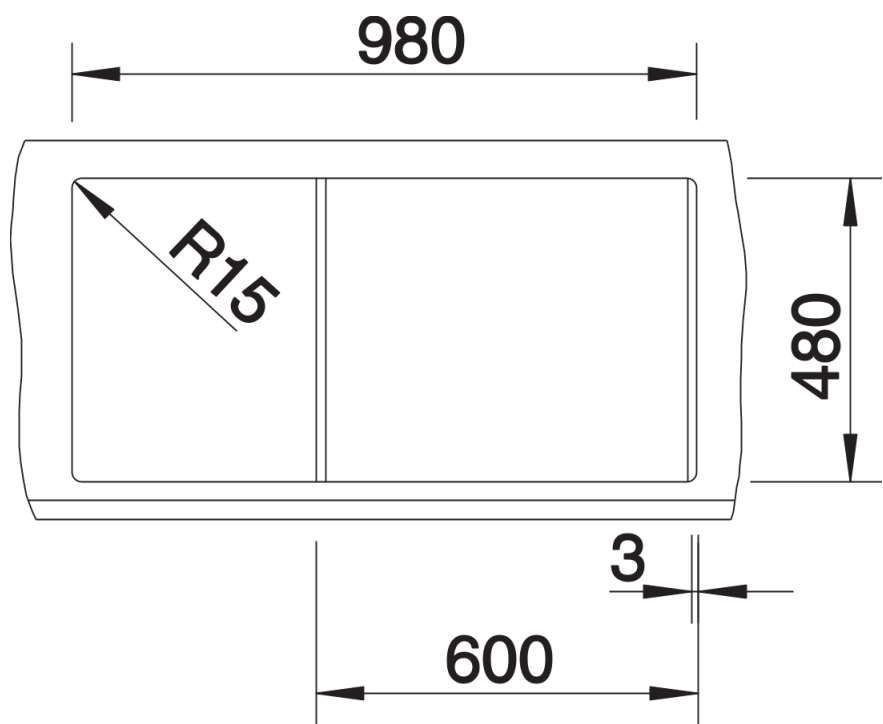

Product information sheet METRA 6 S

Item no. 513046

Benefits

- Modern, simple but striking linear design
- The large capacity of the main bowl provides generous room to do the washing up
- The additional bowl and the spacious draining area provide a high degree of comfort
- Minimal detailing on drainer design beautifully presents the super-tactile Silgranit and your chosen colour on large flat area
- Ergonomic low-profile rim design

Colours

SILGRANIT white

Available colours:

- black
- anthracite
- rock grey
- volcano grey
- white
- soft white
- tartufo
- coffee

Planning information

- Cut out size: 980 x 480 x R15, Universal handing

Scope of supply

- Stainless steel colander
- Waste fitting with space-saving pipe
- 2 x 3 ½" basket strainers
- plus remote control pop-up waste for main bowl

217796 -

Details

Top view

Cut-out

Front view

Side view