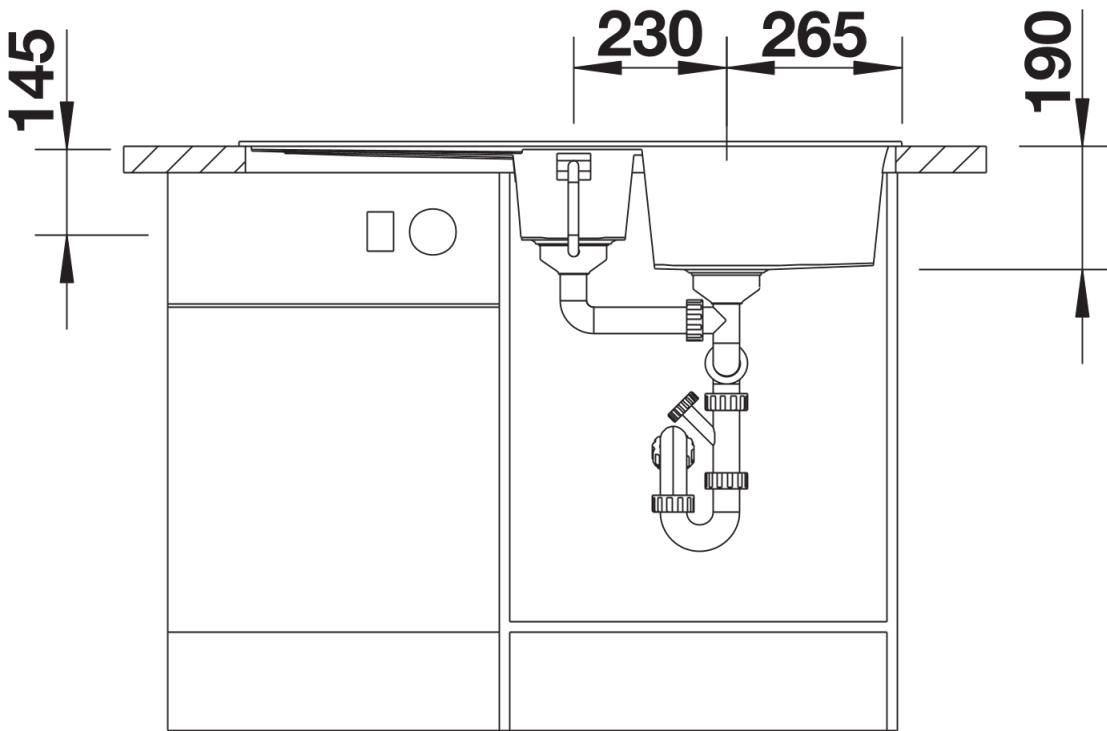

Colours

SILGRANIT white

Available colours:

- black
- anthracite
- rock grey
- volcano grey
- white
- soft white
- tartufo
- coffee

Planning information

- Cut out size: 980 x 480 x R15, Universal handing

Scope of supply

- Stainless steel colander
- Waste fitting with space-saving pipe
- 2 x 3 ½" basket strainers
- plus remote control pop-up waste for main bowl

217796 -

Details

Top view

Cut-out

Front view

Side view