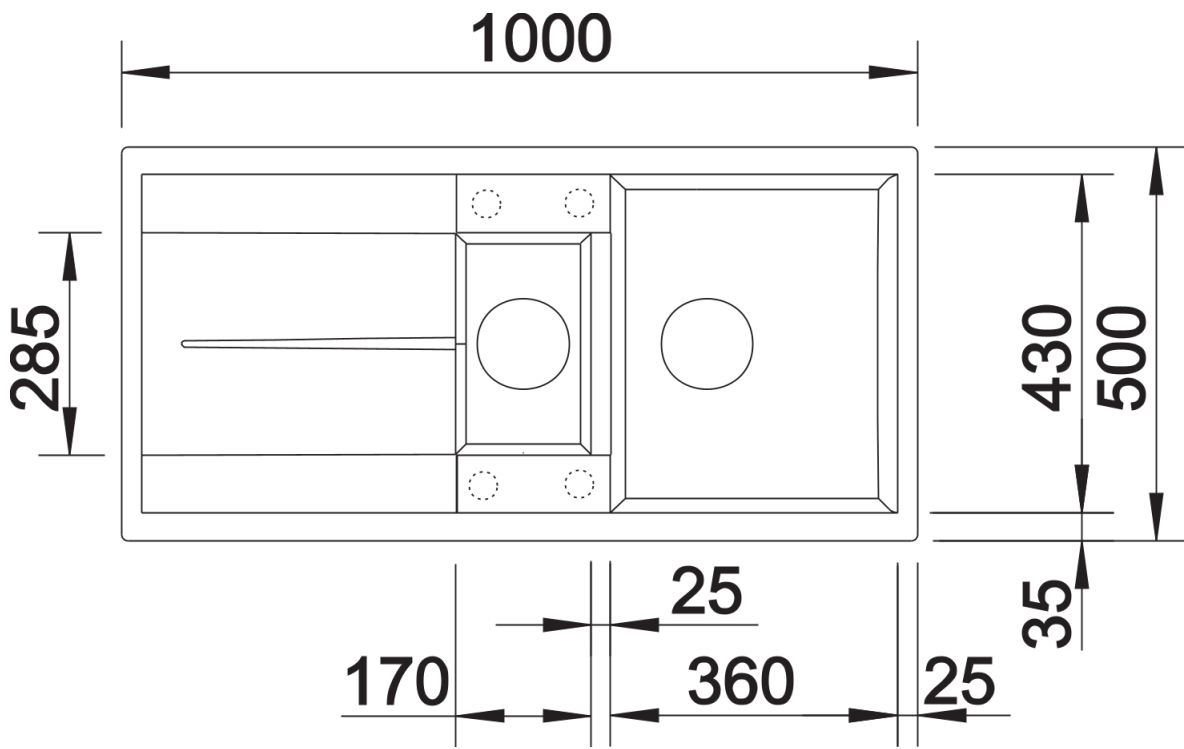

Product information sheet METRA 6 S

Item no. 513046

Benefits

- Modern, simple but striking linear design
- The large capacity of the main bowl provides generous room to do the washing up
- The additional bowl and the spacious draining area provide a high degree of comfort
- Minimal detailing on drainer design beautifully presents the super-tactile Silgranit and your chosen colour on large flat area
- Ergonomic low-profile rim design

Colours

SILGRANIT white

Available colours:

- black
- anthracite
- rock grey
- volcano grey
- white
- soft white
- tartufo
- coffee

Planning information

- Cut out size: 980 x 480 x R15, Universal handing

Scope of supply

- Stainless steel colander
- Waste fitting with space-saving pipe
- 2 x 3 ½" basket strainers
- plus remote control pop-up waste for main bowl

217796 -

Details

Top view

Cut-out

Front view

Side view