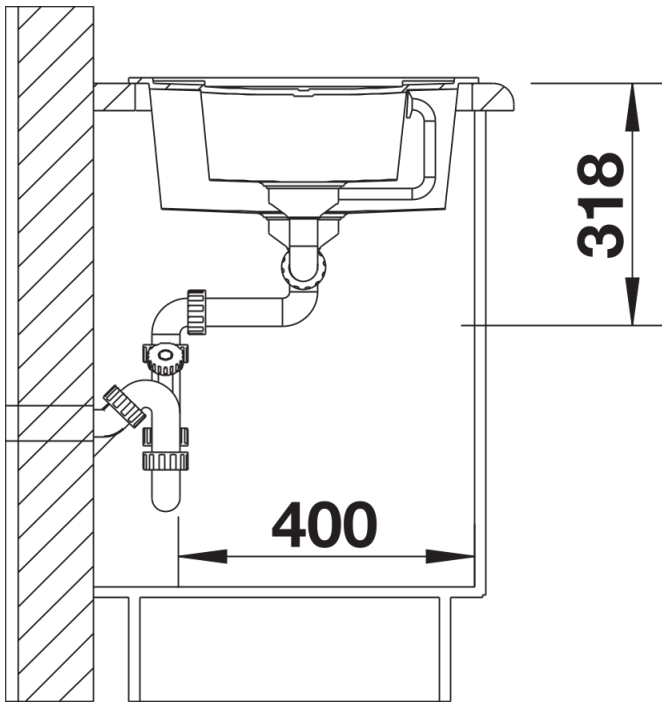

Product information sheet METRA 6 S

Item no. 513046

Benefits

- Modern, simple but striking linear design
- The large capacity of the main bowl provides generous room to do the washing up
- The additional bowl and the spacious draining area provide a high degree of comfort
- Minimal detailing on drainer design beautifully presents the super-tactile Silgranit and your chosen colour on large flat area
- Ergonomic low-profile rim design

Colours

SILGRANIT white

Available colours:

- black
- anthracite
- rock grey
- volcano grey
- white
- soft white
- tartufo
- coffee

Planning information

- Cut out size: 980 x 480 x R15, Universal handing

Scope of supply

- Stainless steel colander
- Waste fitting with space-saving pipe
- 2 x 3 ½" basket strainers
- plus remote control pop-up waste for main bowl

217796 -

Details

Top view

Cut-out

Front view

Side view