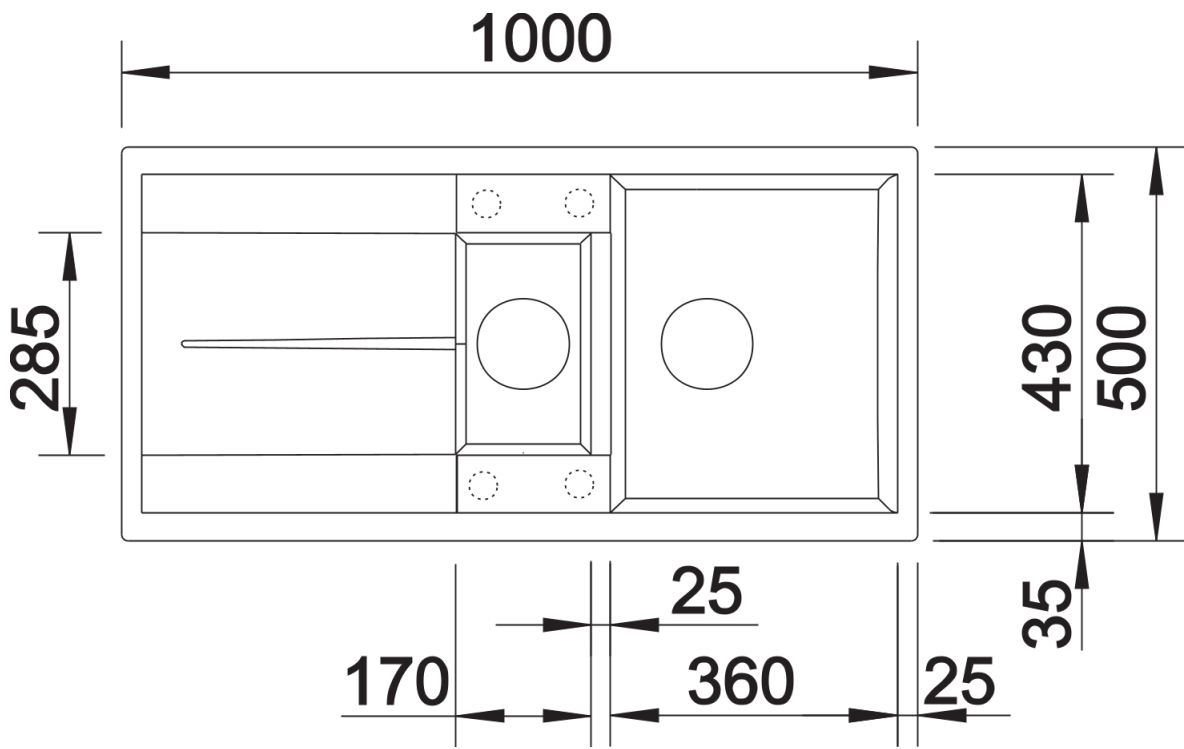

## Planning information

---

- Cut out size: 980 x 480 x R15, Universal handing

## Scope of supply

---

- Stainless steel colander
- Waste fitting with space-saving pipe
- 2 x 3 ½" basket strainers
- plus remote control pop-up waste for main bowl

217796 - Multifunctional colander

## Details

---

Top view

Cut-out

Front view

Side view