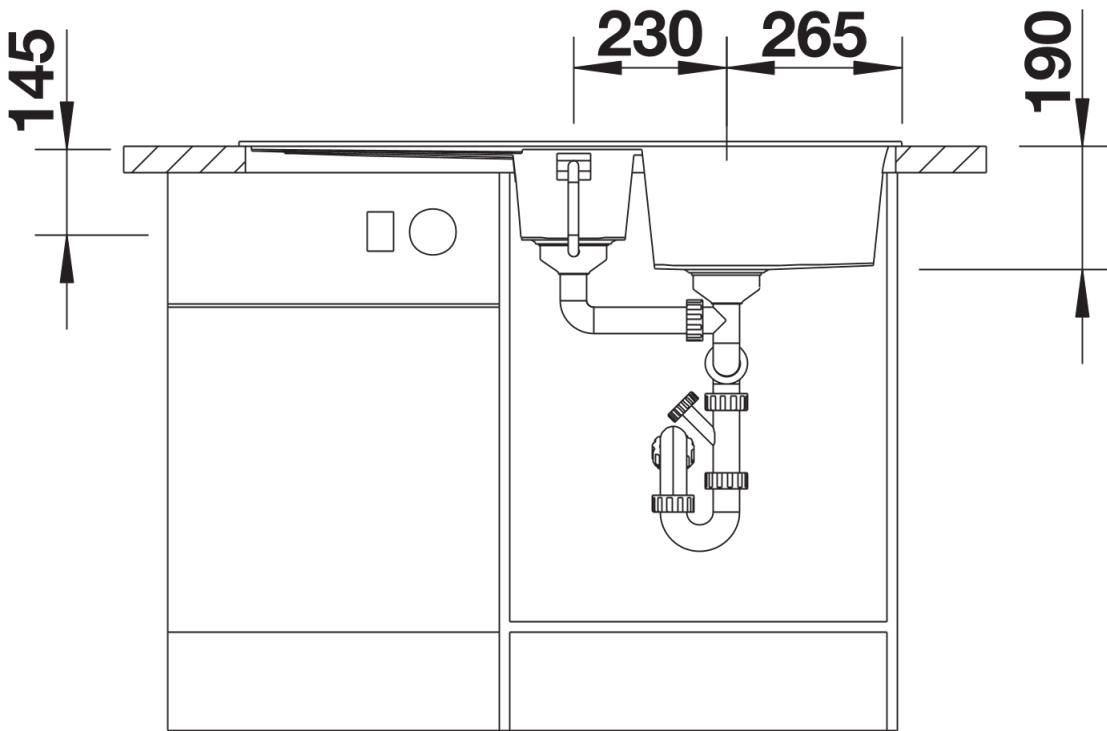

## Planning information

---

- Cut out size: 980 x 480 x R15, Universal handing

## Scope of supply

---

- Stainless steel colander
- Waste fitting with space-saving pipe
- 2 x 3 ½" basket strainers
- plus remote control pop-up waste for main bowl

217796 - Multifunctional colander

## Details

---

Top view

Cut-out

Front view

Side view