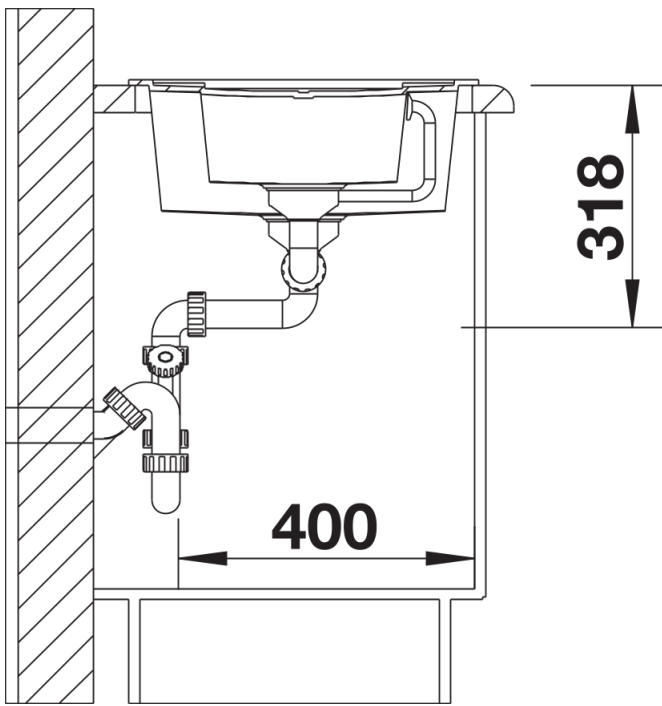

## Planning information

---

- Cut out size: 980 x 480 x R15, Universal handing

## Scope of supply

---

- Stainless steel colander
- Waste fitting with space-saving pipe
- 2 x 3 ½" basket strainers
- plus remote control pop-up waste for main bowl

217796 - Multifunctional colander

## Details

---

Top view

Cut-out

Front view

Side view