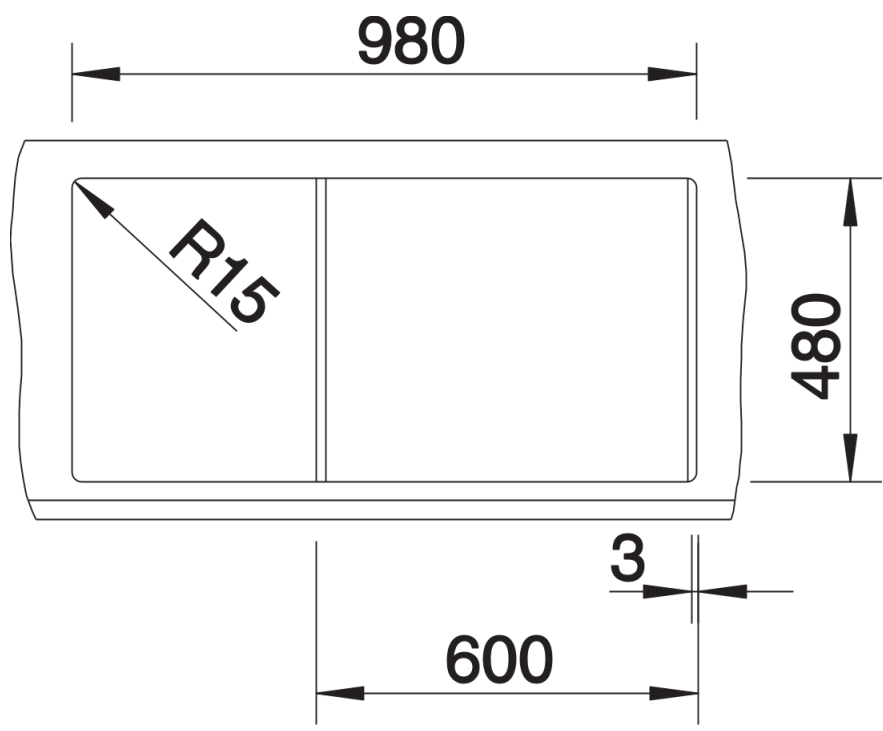

## Planning information

---

- Cut out size: 980 x 480 x R15, Universal handing

## Scope of supply

---

- Stainless steel colander
- Waste fitting with space-saving pipe
- 2 x 3 ½" basket strainers
- plus remote control pop-up waste for main bowl

217796 -

## Details

---

Top view

Cut-out

Front view

Side view