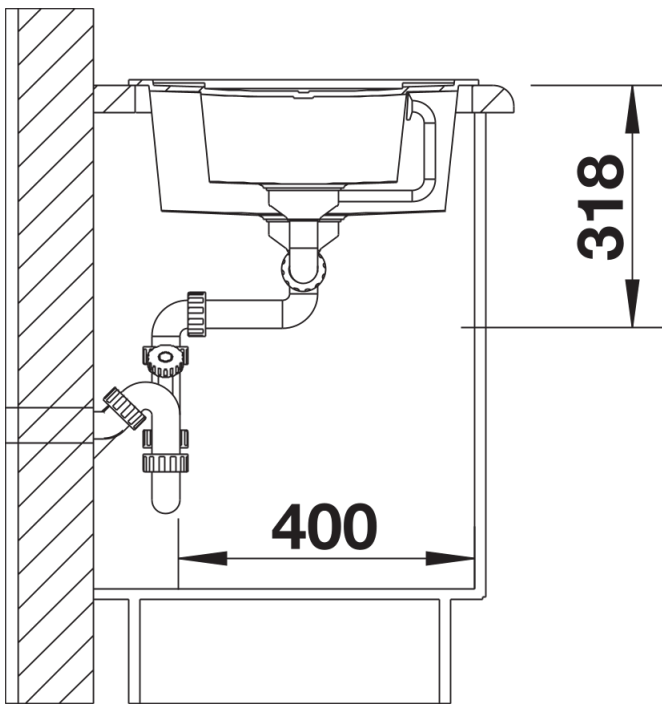

## Planning information

---

- Cut out size: 980 x 480 x R15, Universal handing

## Scope of supply

---

- Stainless steel colander
- Waste fitting with space-saving pipe
- 2 x 3 ½" basket strainers
- plus remote control pop-up waste for main bowl

217796 -

## Details

---

Top view

Cut-out

Front view

Side view