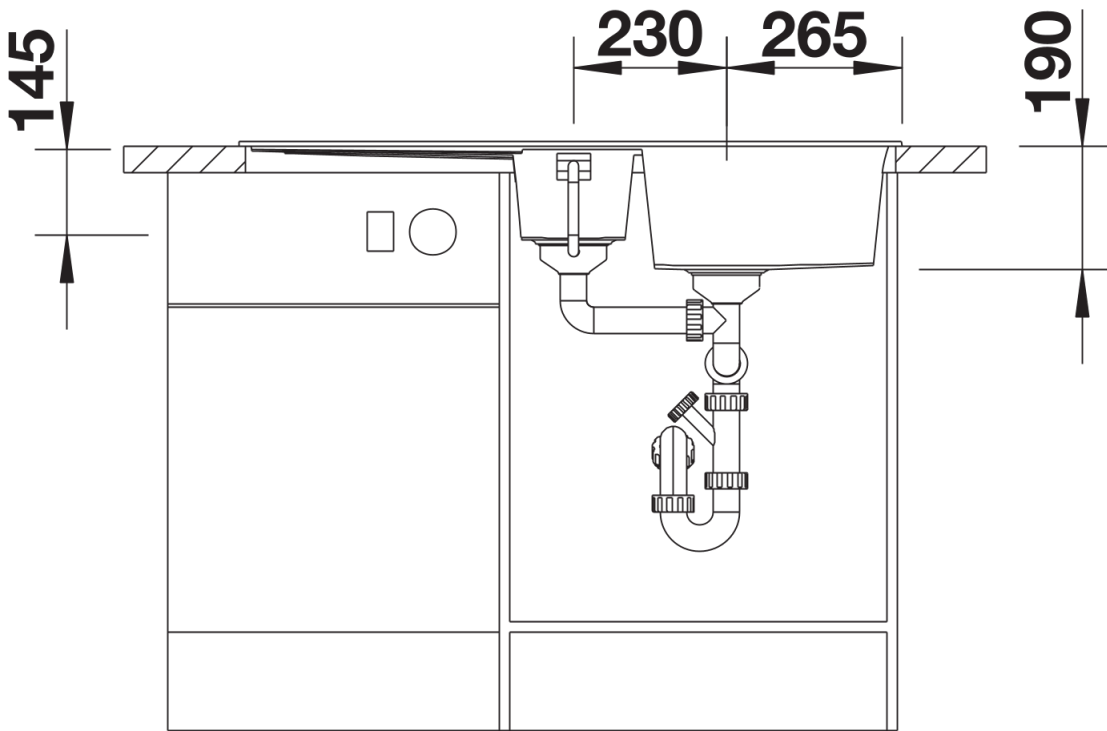

## Planning information

---

- Cut out size: 980 x 480 x R15, Universal handing

## Scope of supply

---

- Stainless steel colander
- Waste fitting with space-saving pipe
- 2 x 3 ½" basket strainers
- plus remote control pop-up waste for main bowl

217796 -

## Details

---

Top view

Cut-out

Front view

Side view