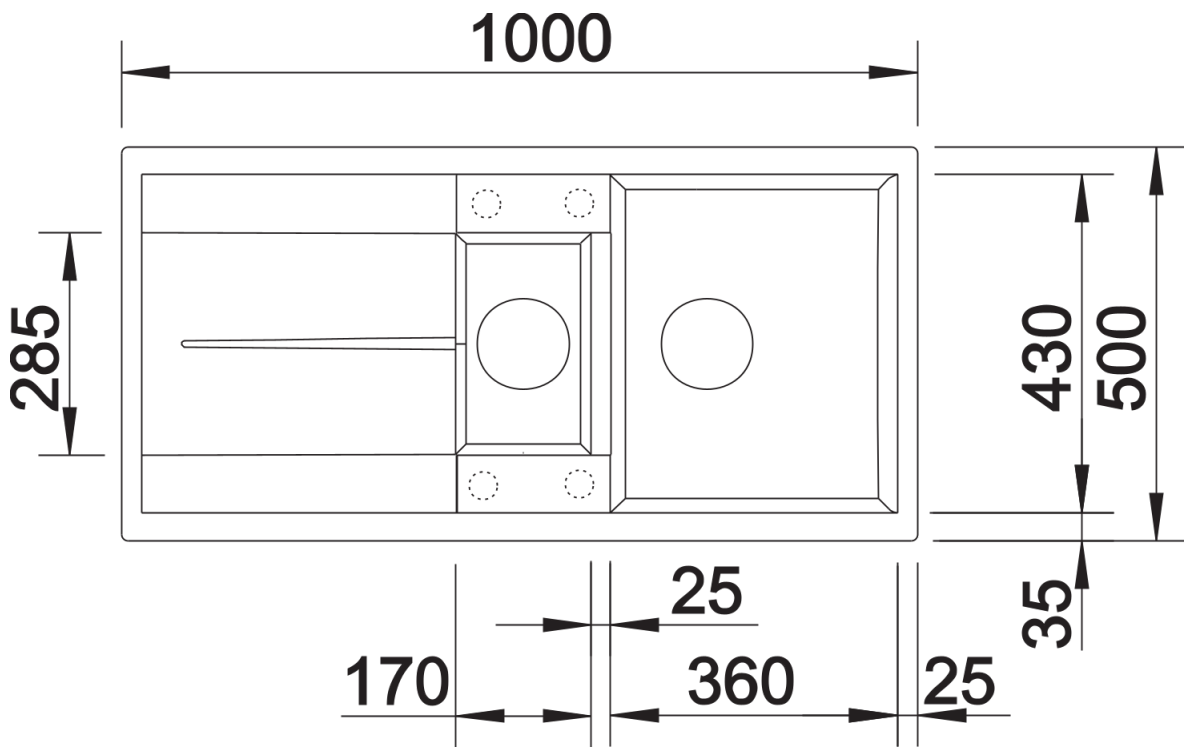

## Planning information

---

- Cut out size: 980 x 480 x R15, Universal handing

## Scope of supply

---

- Stainless steel colander
- Waste fitting with space-saving pipe
- 2 x 3 ½" basket strainers
- plus remote control pop-up waste for main bowl

217796 -

## Details

---

Top view

Cut-out

Front view

Side view