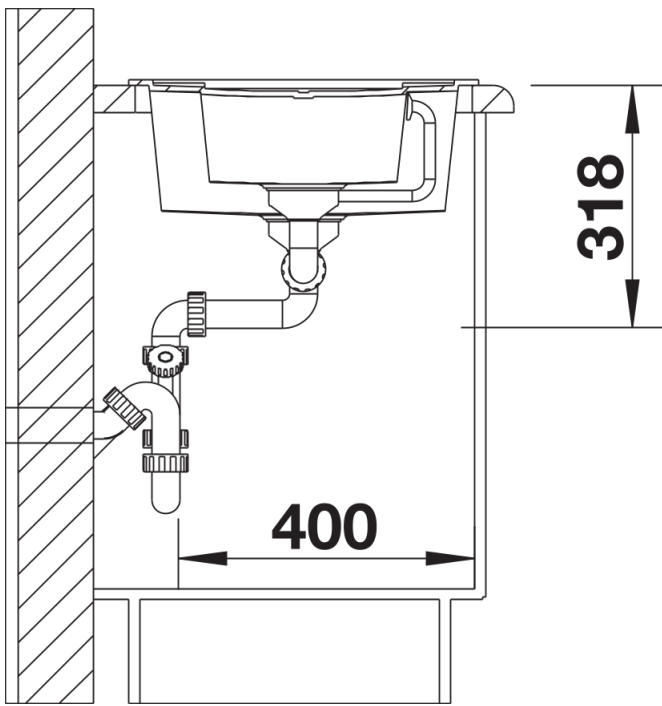

Colours

SILGRANIT tartufo

Available colours:

- black
- anthracite
- rock grey
- volcano grey
- white
- soft white
- tartufo
- coffee

Planning information

- Cut out size: 980 x 480 x R15, Universal handing

Scope of supply

- Stainless steel colander
- Waste fitting with space-saving pipe
- 2 x 3 ½" basket strainers
- plus remote control pop-up waste for main bowl

217796 - Stainless steel colander

Details

Top view

Cut-out

Front view

Side view