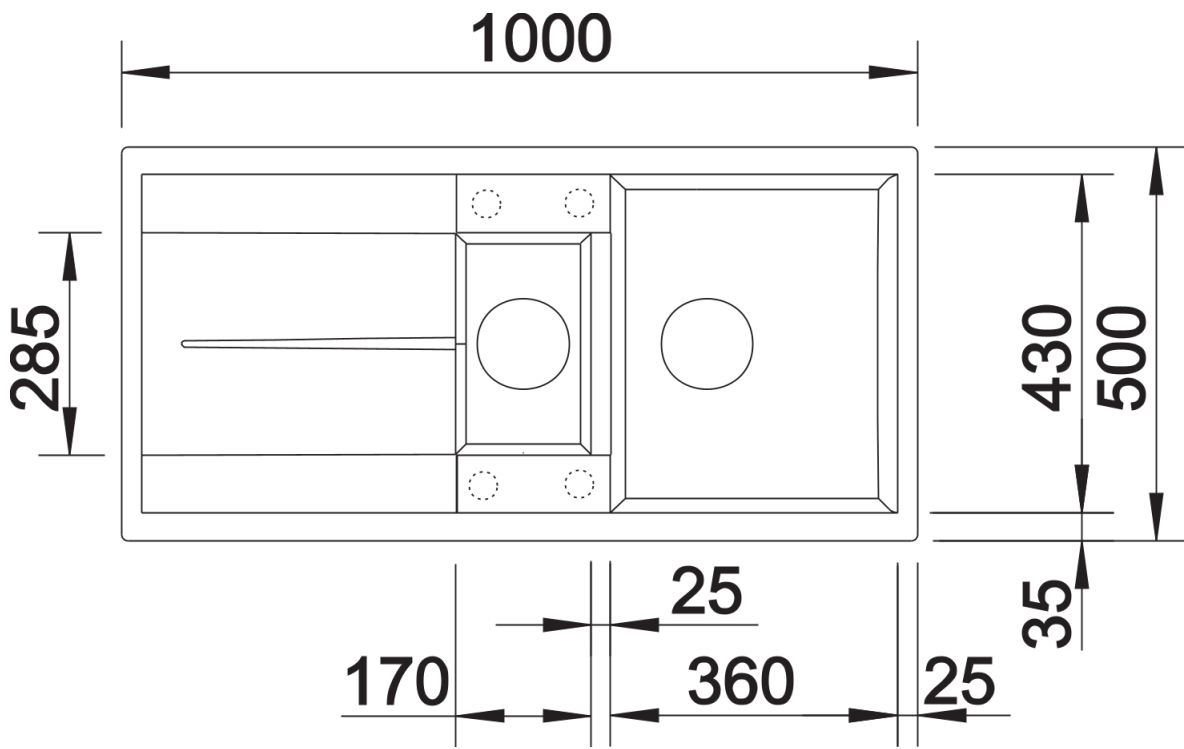

Product information sheet METRA 6 S

Item no. 517354

Benefits

- Modern, simple but striking linear design
- The large capacity of the main bowl provides generous room to do the washing up
- The additional bowl and the spacious draining area provide a high degree of comfort
- Minimal detailing on drainer design beautifully presents the super-tactile Silgranit and your chosen colour on large flat area
- Ergonomic low-profile rim design

Colours

SILGRANIT tartufo

Available colours:

- black
- anthracite
- rock grey
- volcano grey
- white
- soft white
- tartufo
- coffee

Planning information

- Cut out size: 980 x 480 x R15, Universal handing

Scope of supply

- Stainless steel colander
- Waste fitting with space-saving pipe
- 2 x 3 ½" basket strainers
- plus remote control pop-up waste for main bowl

217796 - Stainless steel colander

Details

Top view

Cut-out

Front view

Side view