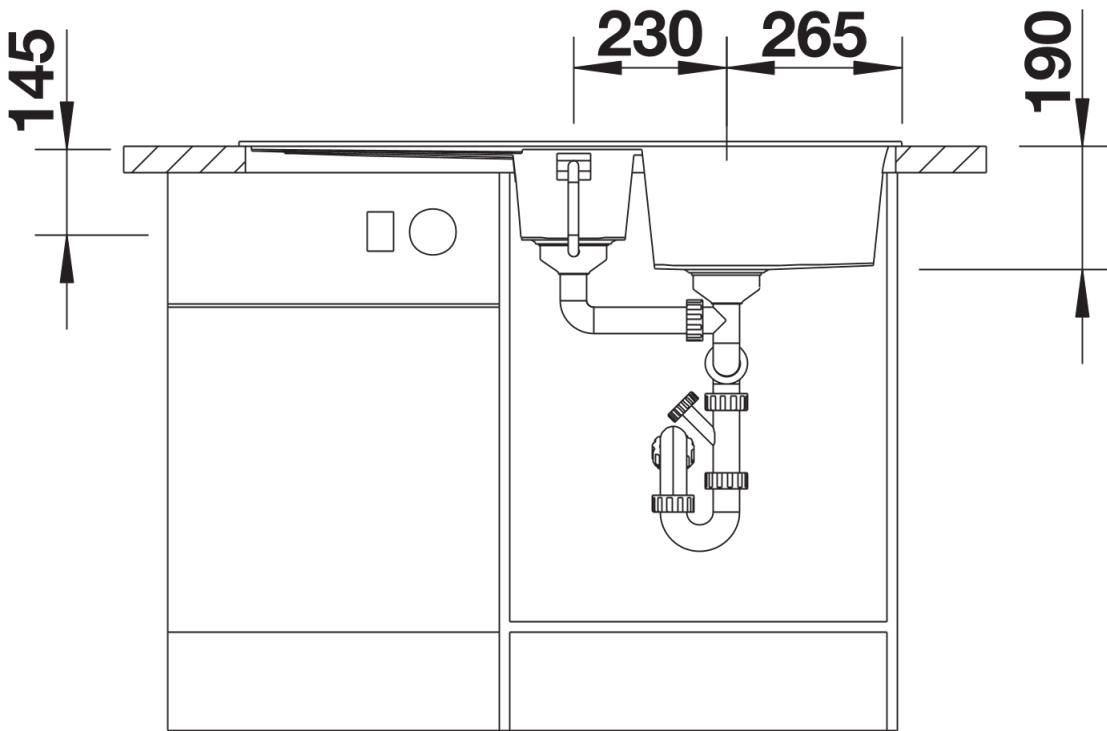

Colours

SILGRANIT tartufo

Available colours:

- black
- anthracite
- rock grey
- volcano grey
- white
- soft white
- tartufo
- coffee

Planning information

- Cut out size: 980 x 480 x R15, Universal handing

Scope of supply

- Stainless steel colander
- Waste fitting with space-saving pipe
- 2 x 3 ½" basket strainers
- plus remote control pop-up waste for main bowl

217796 - Stainless steel colander

Details

Top view

Cut-out

Front view

Side view