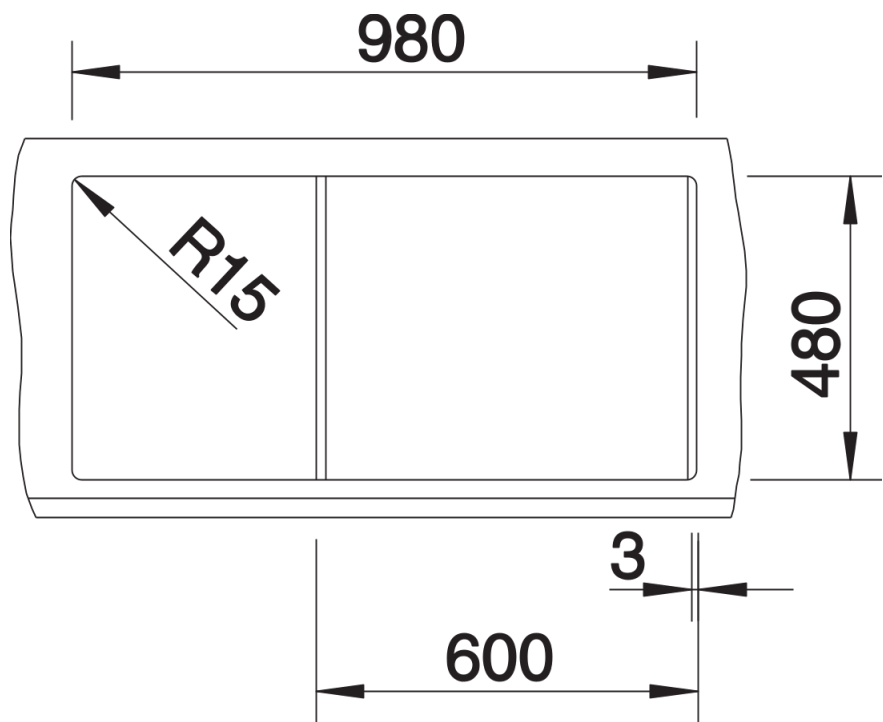

Product information sheet METRA 6 S

Item no. 517354

Benefits

- Modern, simple but striking linear design
- The large capacity of the main bowl provides generous room to do the washing up
- The additional bowl and the spacious draining area provide a high degree of comfort
- Minimal detailing on drainer design beautifully presents the super-tactile Silgranit and your chosen colour on large flat area
- Ergonomic low-profile rim design

Colours

SILGRANIT tartufo

Available colours:

- black
- anthracite
- rock grey
- volcano grey
- white
- soft white
- tartufo
- coffee

Planning information

- Cut out size: 980 x 480 x R15, Universal handing

Scope of supply

- Stainless steel colander
- Waste fitting with space-saving pipe
- 2 x 3 ½" basket strainers
- plus remote control pop-up waste for main bowl

217796 - Stainless steel colander

Details

Top view

Cut-out

Front view

Side view