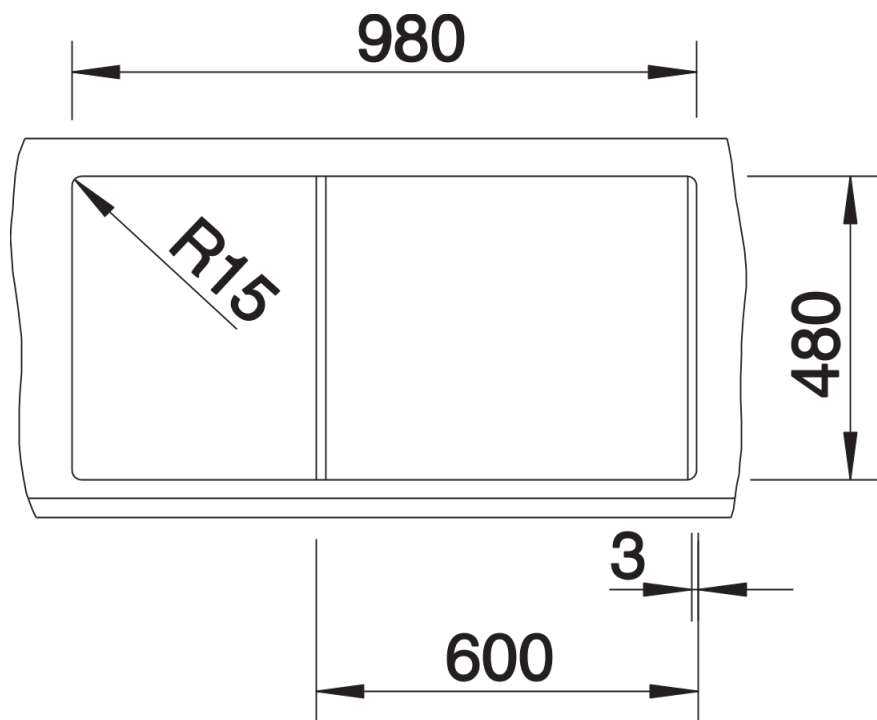

## Planning information

---

- Cut out size: 980 x 480 x R15, Universal handing

## Scope of supply

---

- Stainless steel colander
- Waste fitting with space-saving pipe
- 2 x 3 ½" basket strainers
- plus remote control pop-up waste for main bowl

217796 - Stainless steel colander

## Details

---

Top view

Cut-out

Front view

Side view