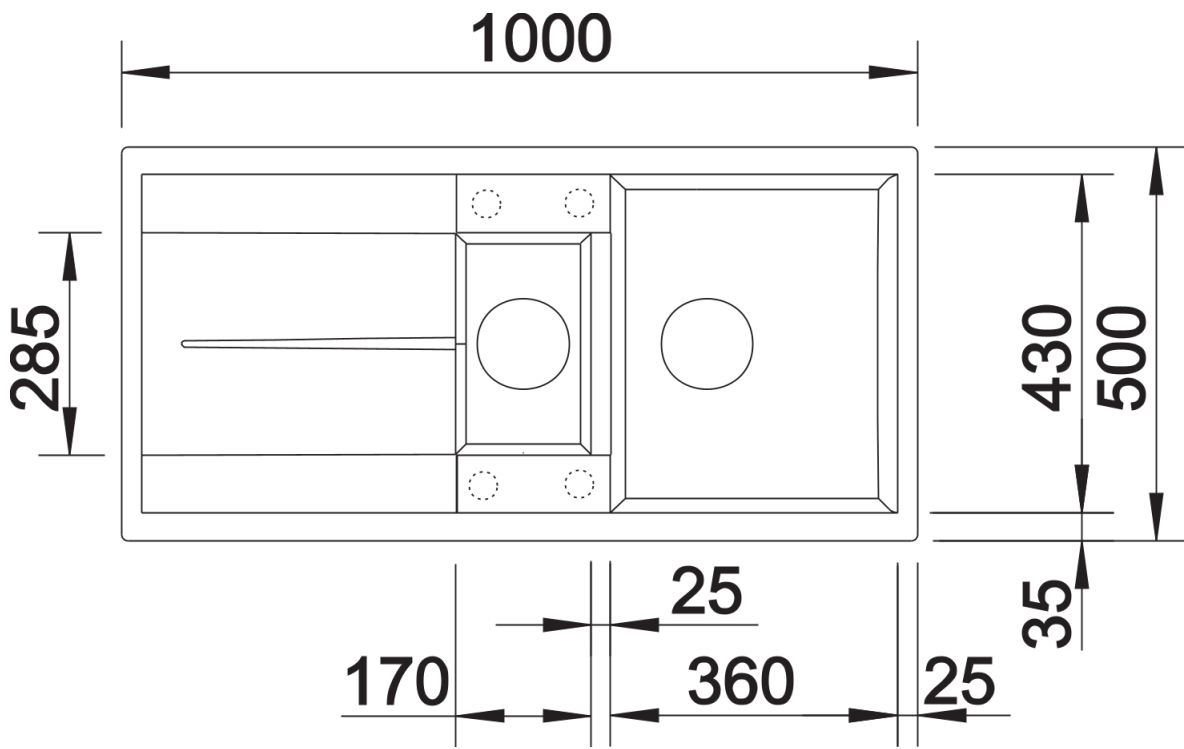

## Planning information

---

- Cut out size: 980 x 480 x R15, Universal handing

## Scope of supply

---

- Stainless steel colander
- Waste fitting with space-saving pipe
- 2 x 3 ½" basket strainers
- plus remote control pop-up waste for main bowl

217796 - Stainless steel colander

## Details

---

Top view

Cut-out

Front view

Side view