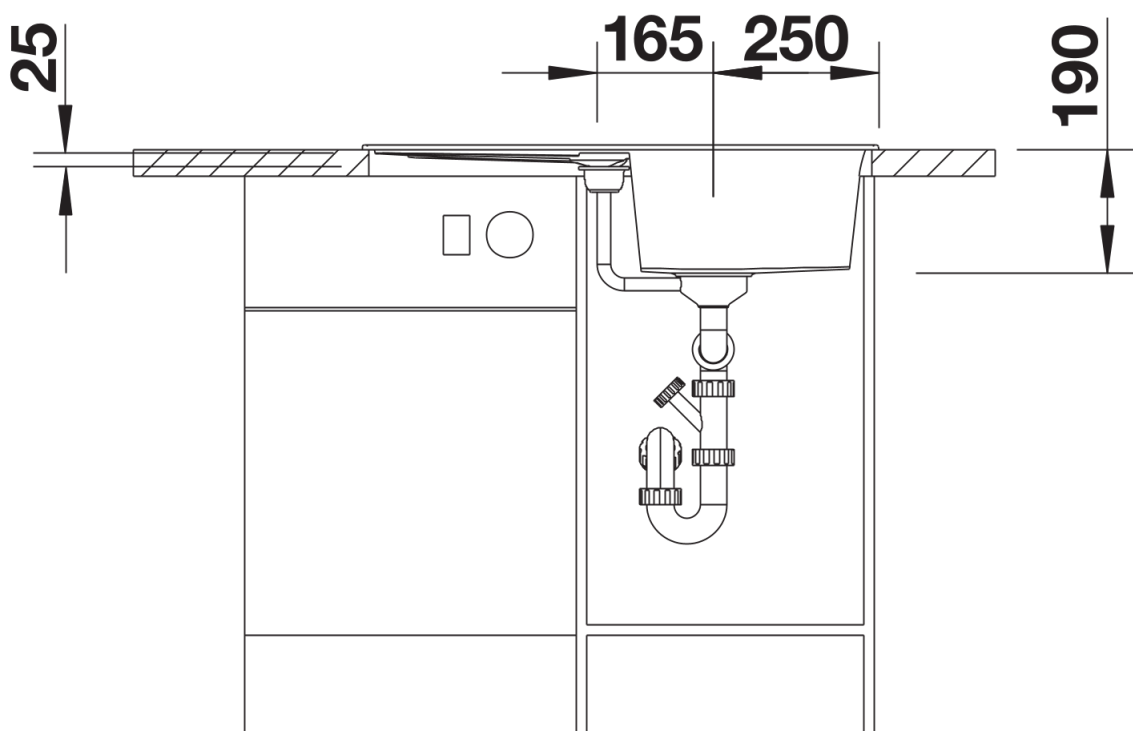

Product information sheet METRA 45 S

Item no. 513028

Benefits

- Modern, simple but striking linear design
- The large capacity of the bowl provides generous room to do the washing up
- Separate drainer provides a high degree of convenience
- Minimal detailing on drainer design beautifully presents the super-tactile Silgranit and your chosen colour on large flat area
- Ergonomic low-profile rim design

Colours

Available colours:

- black
- anthracite
- rock grey
- volcano grey
- white
- soft white
- tartufo
- coffee

SILGRANIT white

Planning information

- Cut out size: 760 x 480 x R15, Universal handing, German warehouse stock, allow 10 working days.

Scope of supply

- Waste fitting with space-saving pipe
- 3 ½" basket strainer plus remote control pop-up waste and mini drainer/overflow strainer

Details

Top view

Cut-out

Front view

Side view