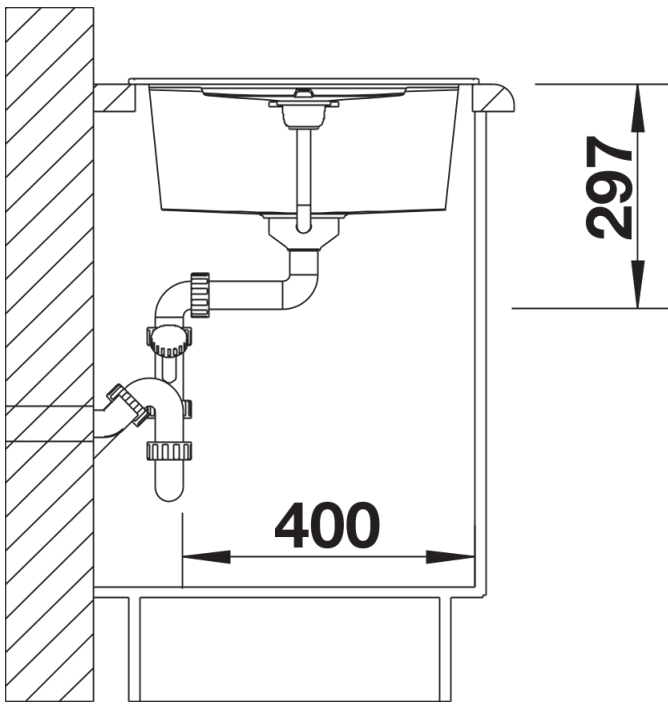

Product information sheet METRA 45 S

Item no. 513028

Benefits

- Modern, simple but striking linear design
- The large capacity of the bowl provides generous room to do the washing up
- Separate drainer provides a high degree of convenience
- Minimal detailing on drainer design beautifully presents the super-tactile Silgranit and your chosen colour on large flat area
- Ergonomic low-profile rim design

Colours

Available colours:

- black
- anthracite
- rock grey
- volcano grey
- white
- soft white
- tartufo
- coffee

SILGRANIT white

Planning information

- Cut out size: 760 x 480 x R15, Universal handing, German warehouse stock, allow 10 working days.

Scope of supply

- Waste fitting with space-saving pipe
- 3 ½" basket strainer plus remote control pop-up waste and mini drainer/overflow strainer

Details

Top view

Cut-out

Front view

Side view