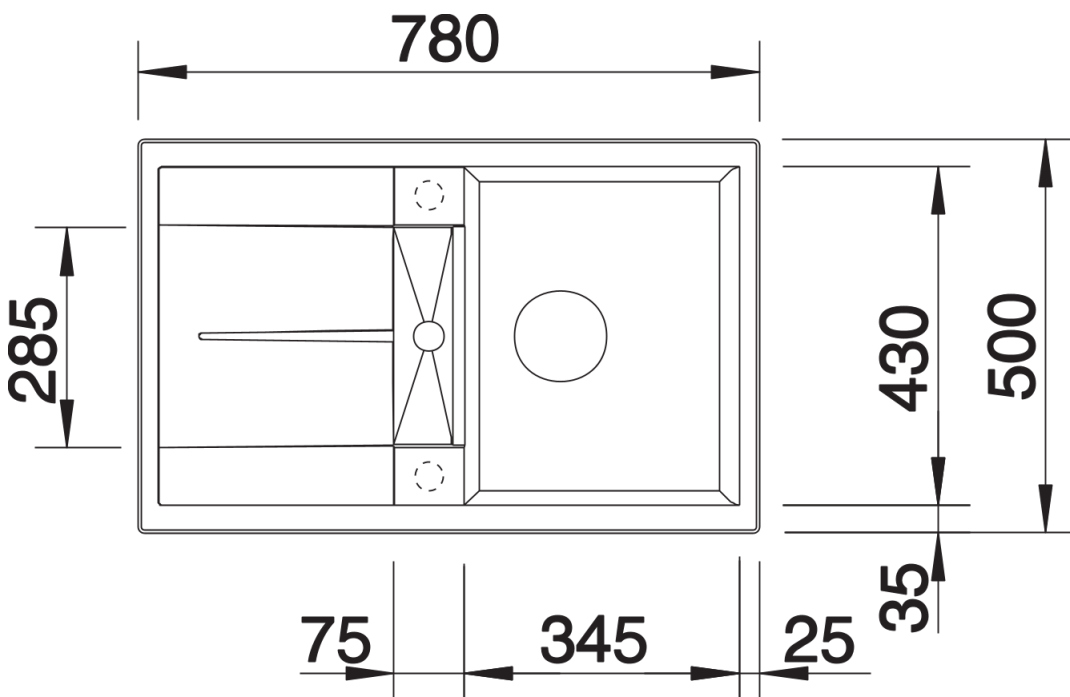

Product information sheet METRA 45 S

Item no. 513028

Benefits

- Modern, simple but striking linear design
- The large capacity of the bowl provides generous room to do the washing up
- Separate drainer provides a high degree of convenience
- Minimal detailing on drainer design beautifully presents the super-tactile Silgranit and your chosen colour on large flat area
- Ergonomic low-profile rim design

Colours

Available colours:

- black
- anthracite
- rock grey
- volcano grey
- white
- soft white
- tartufo
- coffee

SILGRANIT white

Planning information

- Cut out size: 760 x 480 x R15, Universal handing, German warehouse stock, allow 10 working days.

Scope of supply

- Waste fitting with space-saving pipe
- 3 ½" basket strainer plus remote control pop-up waste and mini drainer/overflow strainer

Details

Top view

Cut-out

Front view

Side view