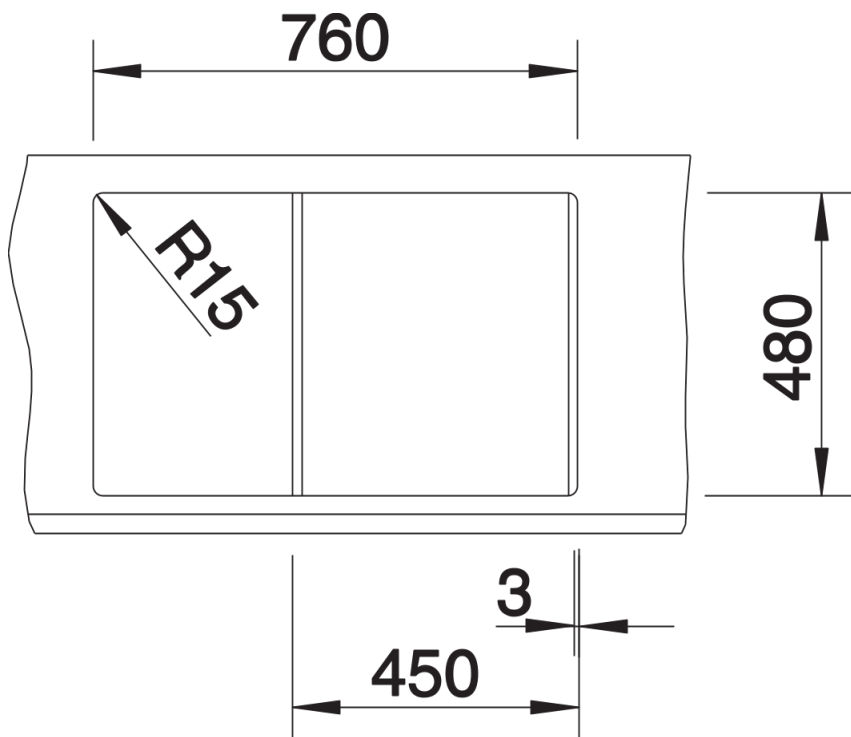

Product information sheet METRA 45 S

Item no. 513028

Benefits

- Modern, simple but striking linear design
- The large capacity of the bowl provides generous room to do the washing up
- Separate drainer provides a high degree of convenience
- Minimal detailing on drainer design beautifully presents the super-tactile Silgranit and your chosen colour on large flat area
- Ergonomic low-profile rim design

Colours

Available colours:

- black
- anthracite
- rock grey
- volcano grey
- white
- soft white
- tartufo
- coffee

SILGRANIT white

Planning information

- Cut out size: 760 x 480 x R15, Universal handing, German warehouse stock, allow 10 working days.

Scope of supply

- Waste fitting with space-saving pipe
- 3 ½" basket strainer plus remote control pop-up waste and mini drainer/overflow strainer

Details

Top view

Cut-out

Front view

Side view