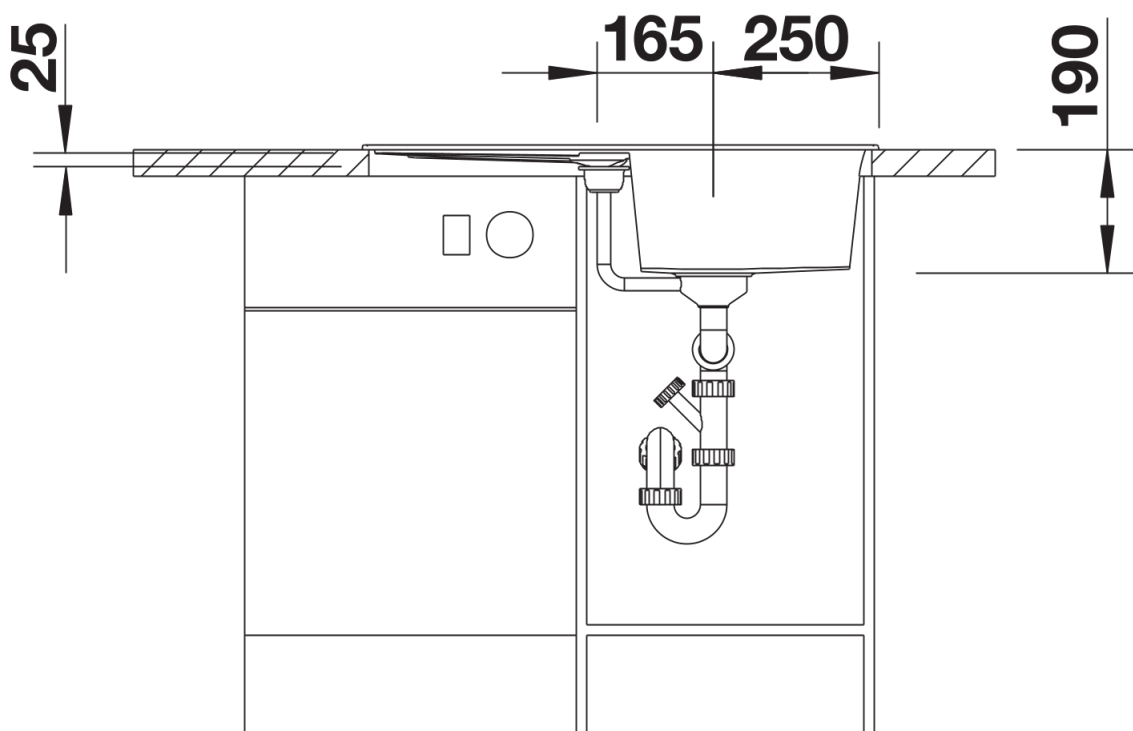

Product information sheet METRA 45 S

Item no. 513035

Benefits

- Modern, simple but striking linear design
- The large capacity of the bowl provides generous room to do the washing up
- Separate drainer provides a high degree of convenience
- Minimal detailing on drainer design beautifully presents the super-tactile Silgranit and your chosen colour on large flat area
- Ergonomic low-profile rim design

Colours

Available colours:

- black
- anthracite
- rock grey
- volcano grey
- white
- soft white
- tartufo
- coffee

SILGRANIT anthracite

Planning information

- Cut out size: 760 x 480 x R15, Universal handing

Scope of supply

- Waste fitting with space-saving pipe
- 3 ½" basket strainer plus remote control pop-up waste and mini drainer/overflow strainer

Details

Top view

Cut-out

Front view

Side view