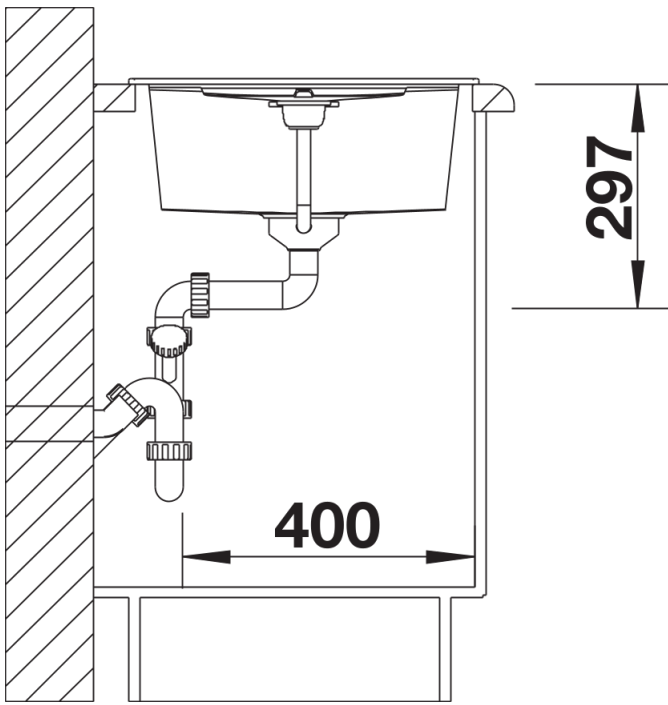

Product information sheet METRA 45 S

Item no. 513035

Benefits

- Modern, simple but striking linear design
- The large capacity of the bowl provides generous room to do the washing up
- Separate drainer provides a high degree of convenience
- Minimal detailing on drainer design beautifully presents the super-tactile Silgranit and your chosen colour on large flat area
- Ergonomic low-profile rim design

Colours

Available colours:

- black
- anthracite
- rock grey
- volcano grey
- white
- soft white
- tartufo
- coffee

SILGRANIT anthracite

Planning information

- Cut out size: 760 x 480 x R15, Universal handing

Scope of supply

- Waste fitting with space-saving pipe
- 3 ½" basket strainer plus remote control pop-up waste and mini drainer/overflow strainer

Details

Top view

Cut-out

Front view

Side view