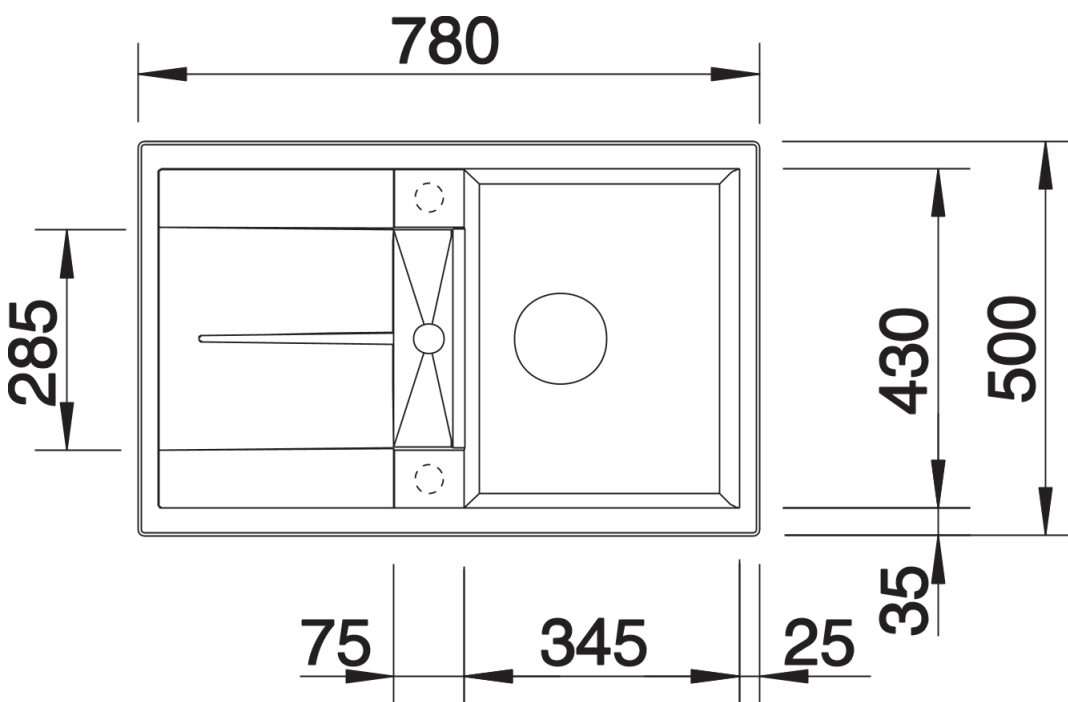

Product information sheet METRA 45 S

Item no. 513035

Benefits

- Modern, simple but striking linear design
- The large capacity of the bowl provides generous room to do the washing up
- Separate drainer provides a high degree of convenience
- Minimal detailing on drainer design beautifully presents the super-tactile Silgranit and your chosen colour on large flat area
- Ergonomic low-profile rim design

Colours

Available colours:

- black
- anthracite
- rock grey
- volcano grey
- white
- soft white
- tartufo
- coffee

SILGRANIT anthracite

Planning information

- Cut out size: 760 x 480 x R15, Universal handing

Scope of supply

- Waste fitting with space-saving pipe
- 3 ½" basket strainer plus remote control pop-up waste and mini drainer/overflow strainer

Details

Top view

Cut-out

Front view

Side view