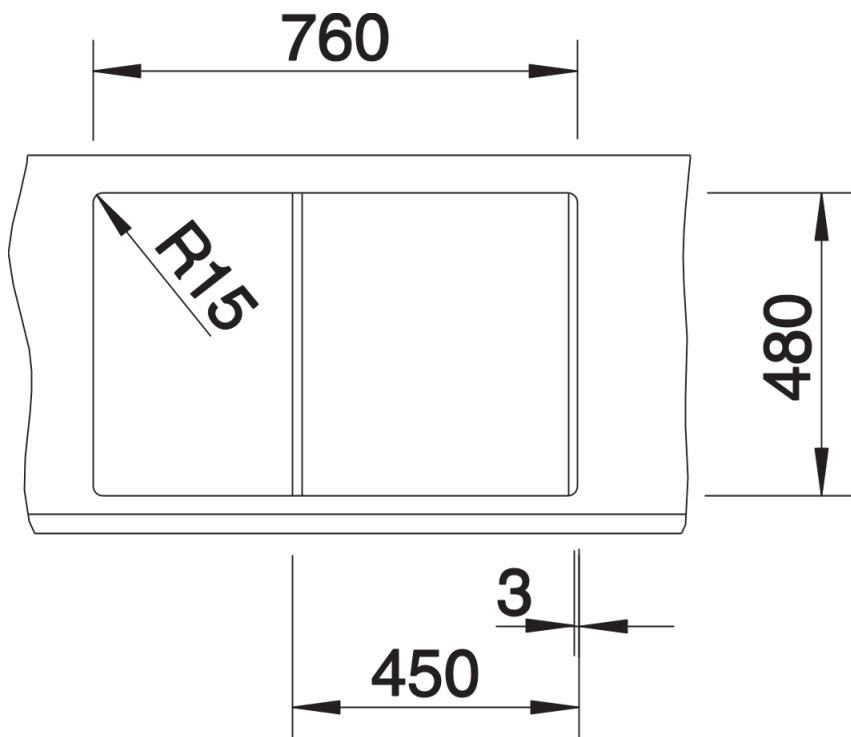

Product information sheet METRA 45 S

Item no. 513035

Benefits

- Modern, simple but striking linear design
- The large capacity of the bowl provides generous room to do the washing up
- Separate drainer provides a high degree of convenience
- Minimal detailing on drainer design beautifully presents the super-tactile Silgranit and your chosen colour on large flat area
- Ergonomic low-profile rim design

Colours

Available colours:

- black
- anthracite
- rock grey
- volcano grey
- white
- soft white
- tartufo
- coffee

SILGRANIT anthracite

Planning information

- Cut out size: 760 x 480 x R15, Universal handing

Scope of supply

- Waste fitting with space-saving pipe
- 3 ½" basket strainer plus remote control pop-up waste and mini drainer/overflow strainer

Details

Top view

Cut-out

Front view

Side view