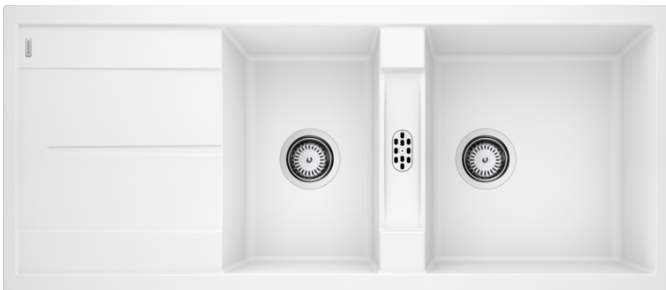

Product information sheet METRA 8 S

Item no. 513064

Benefits

- Modern, simple but striking linea design
- The large capacity of the bowls provides generous room to do the washing up
- Aesthetic low-profile rim design
- Can be installed reversibly

Colours

SILGRANIT white

Available colours:

- black
- anthracite
- rock grey
- volcano grey
- white
- soft white
- tartufo
- coffee

Planning information

- Cut out size: 1140 x 480 x R15, Universal handing

Scope of supply

- Waste fitting with space-saving pipe
- 2 x 3 1/2" basket strainers

Details

Top view

Cut-out

Front view

Side view