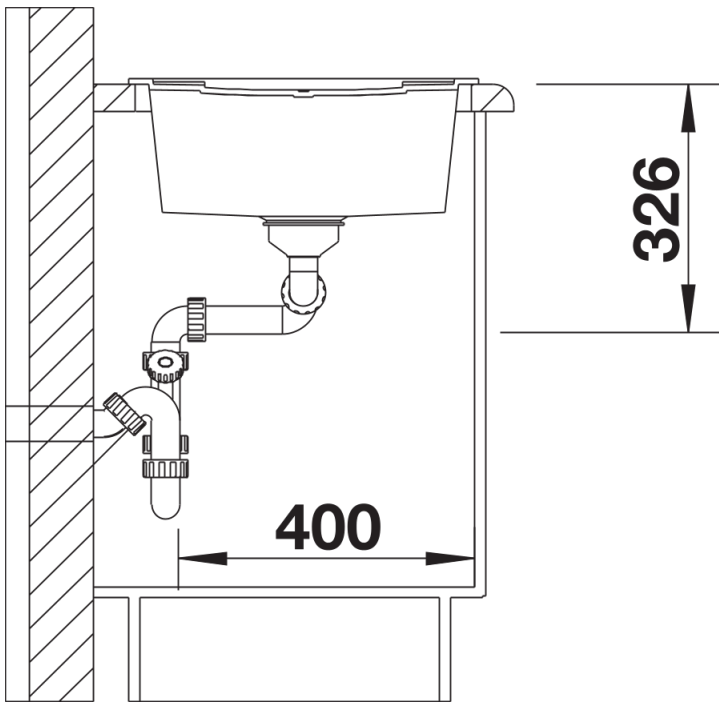

Product information sheet METRA 8 S

Item no. 513064

Benefits

- Modern, simple but striking linea design
- The large capacity of the bowls provides generous room to do the washing up
- Aesthetic low-profile rim design
- Can be installed reversibly

Colours

SILGRANIT white

Available colours:

- black
- anthracite
- rock grey
- volcano grey
- white
- soft white
- tartufo
- coffee

Planning information

- Cut out size: 1140 x 480 x R15, Universal handing

Scope of supply

- Waste fitting with space-saving pipe
- 2 x 3 1/2" basket strainers

Details

Top view

Cut-out

Front view

Side view