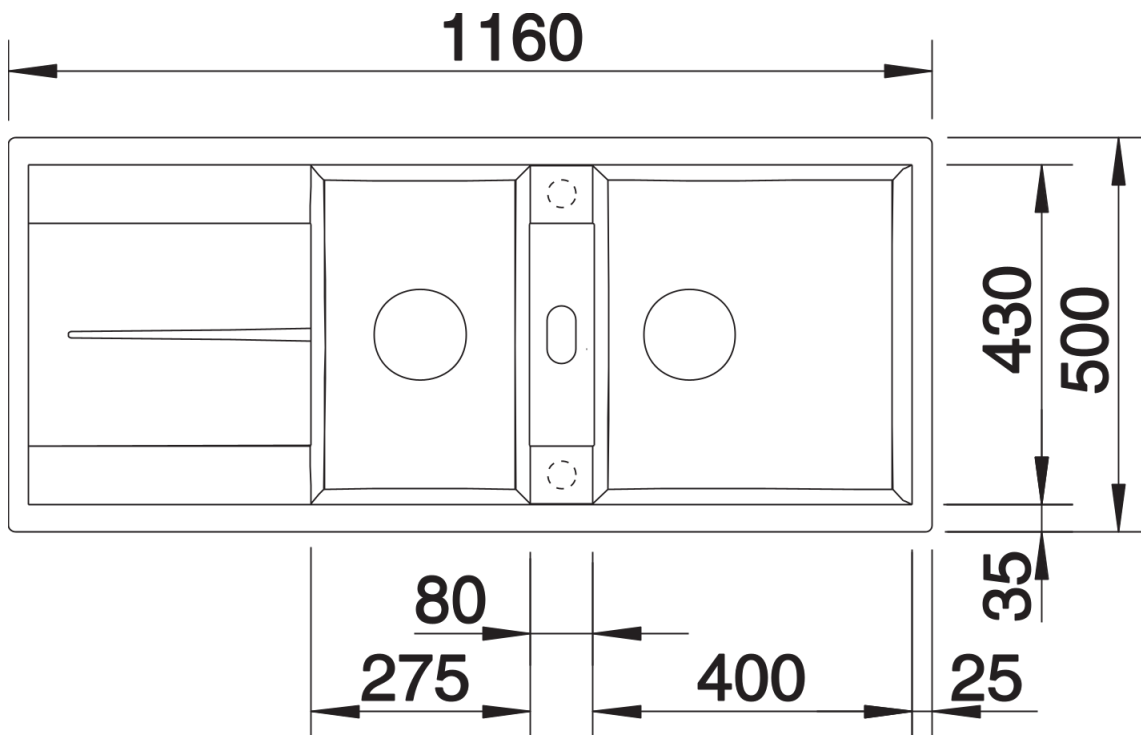

Product information sheet METRA 8 S

Item no. 513064

Benefits

- Modern, simple but striking linea design
- The large capacity of the bowls provides generous room to do the washing up
- Aesthetic low-profile rim design
- Can be installed reversibly

Colours

SILGRANIT white

Available colours:

- black
- anthracite
- rock grey
- volcano grey
- white
- soft white
- tartufo
- coffee

Planning information

- Cut out size: 1140 x 480 x R15, Universal handing

Scope of supply

- Waste fitting with space-saving pipe
- 2 x 3 1/2" basket strainers

Details

Top view

Cut-out

Front view

Side view