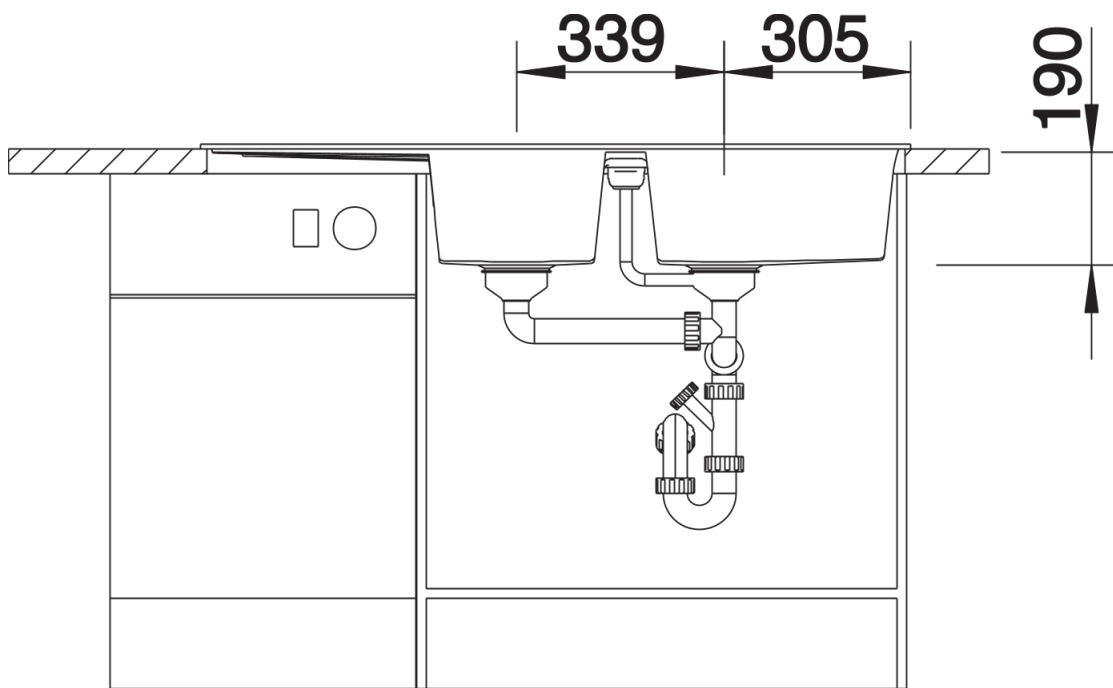

Product information sheet METRA 8 S

Item no. 513064

Benefits

- Modern, simple but striking linea design
- The large capacity of the bowls provides generous room to do the washing up
- Aesthetic low-profile rim design
- Can be installed reversibly

Colours

SILGRANIT white

Available colours:

- black
- anthracite
- rock grey
- volcano grey
- white
- soft white
- tartufo
- coffee

Planning information

- Cut out size: 1140 x 480 x R15, Universal handing

Scope of supply

- Waste fitting with space-saving pipe
- 2 x 3 1/2" basket strainers

Details

Top view

Cut-out

Front view

Side view