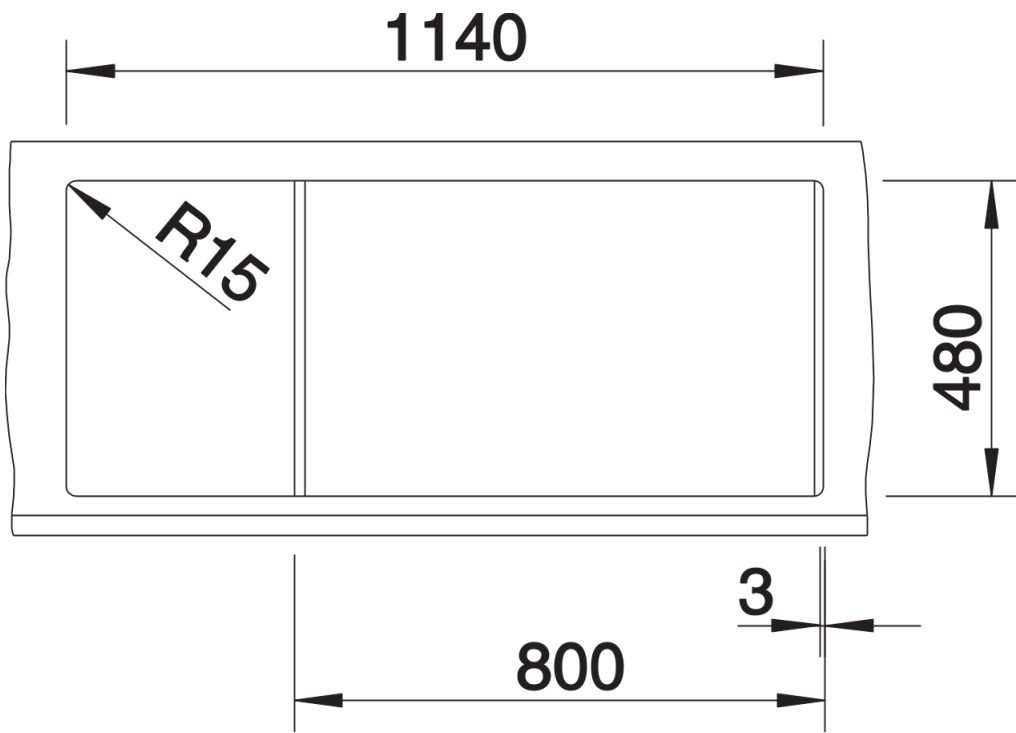

Product information sheet METRA 8 S

Item no. 513064

Benefits

- Modern, simple but striking linea design
- The large capacity of the bowls provides generous room to do the washing up
- Aesthetic low-profile rim design
- Can be installed reversibly

Colours

SILGRANIT white

Available colours:

- black
- anthracite
- rock grey
- volcano grey
- white
- soft white
- tartufo
- coffee

Planning information

- Cut out size: 1140 x 480 x R15, Universal handing

Scope of supply

- Waste fitting with space-saving pipe
- 2 x 3 1/2" basket strainers

Details

Top view

Cut-out

Front view

Side view