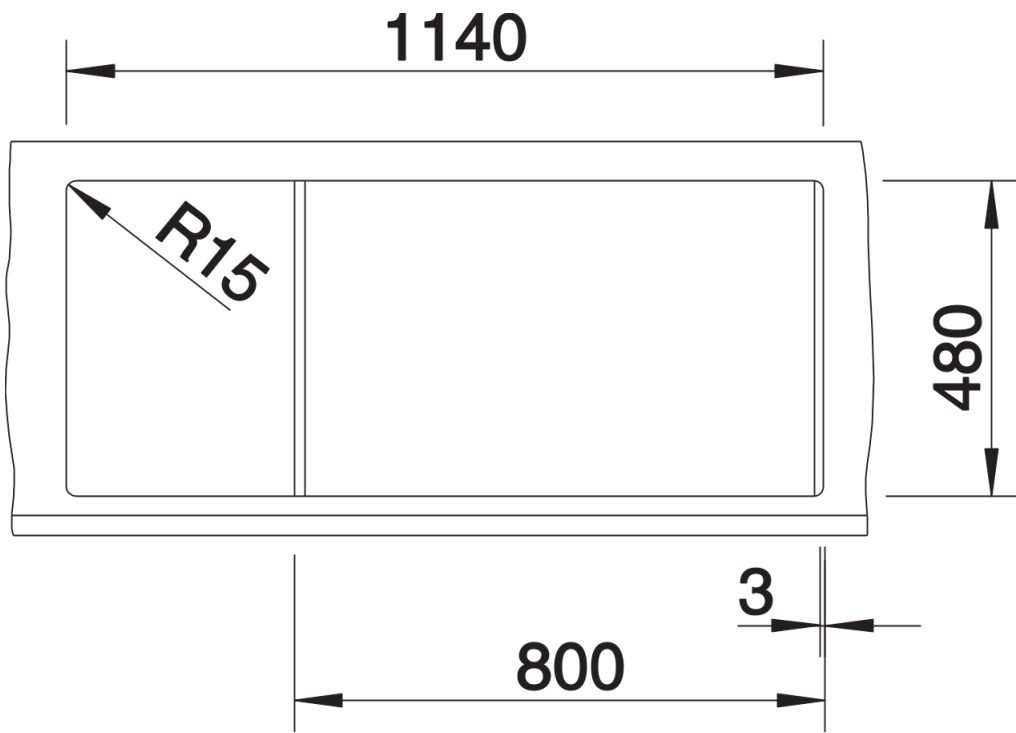

## Planning information

---

- Cut out size: 1140 x 480 x R15, Universal handing

## Scope of supply

---

- Waste fitting with space-saving pipe  
- 2 x 3 1/2" basket strainers

## Details

---

Top view

Cut-out

Front view

Side view