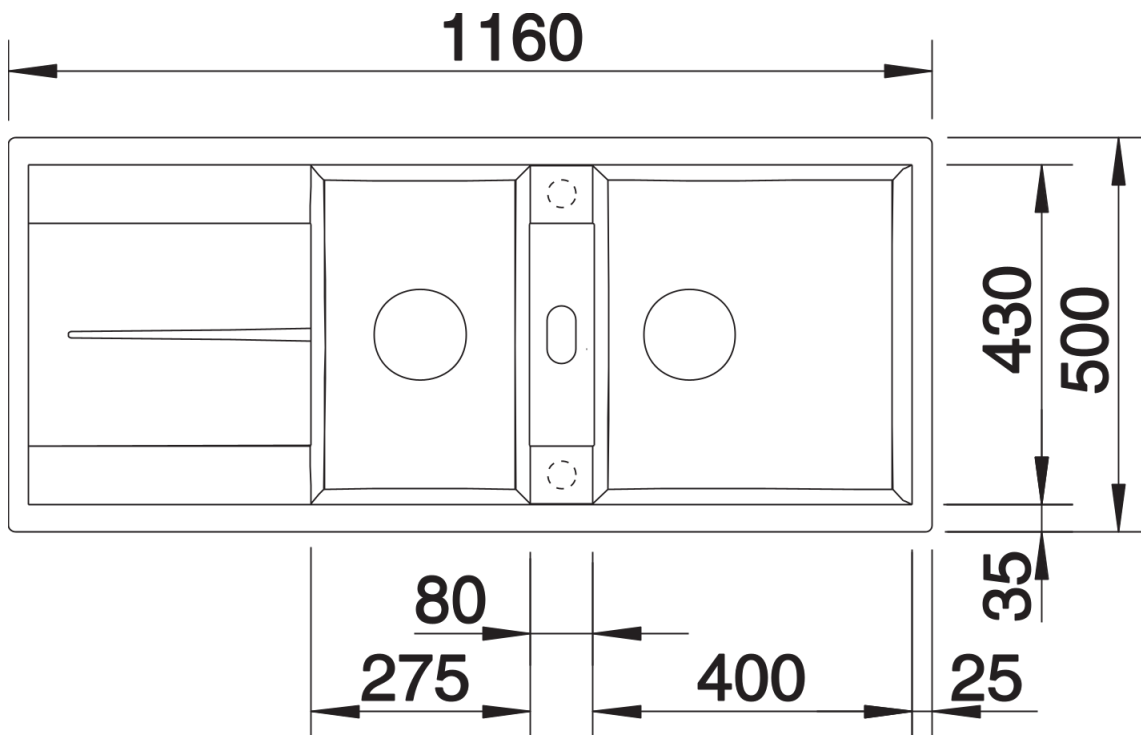

## Planning information

---

- Cut out size: 1140 x 480 x R15, Universal handing

## Scope of supply

---

- Waste fitting with space-saving pipe  
- 2 x 3 1/2" basket strainers

## Details

---

Top view

Cut-out

Front view

Side view