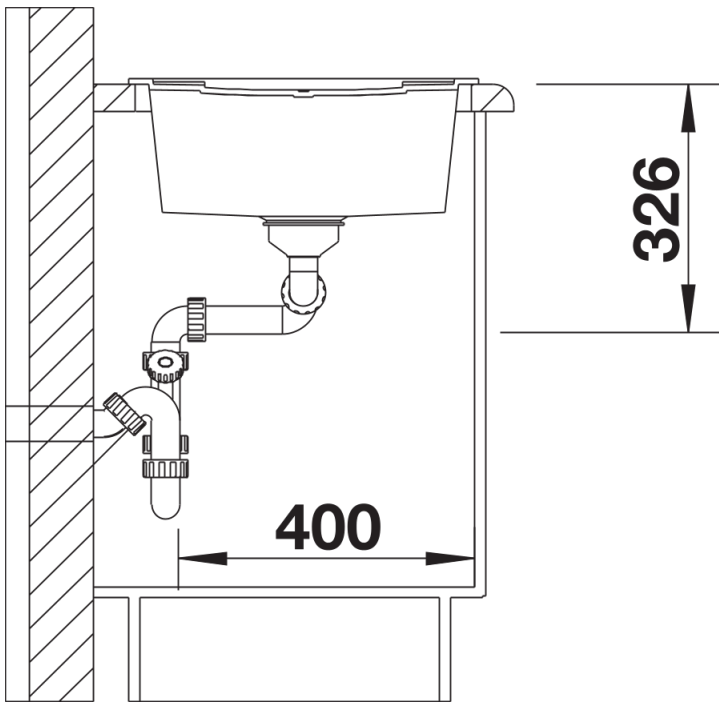

## Planning information

---

- Cut out size: 1140 x 480 x R15, Universal handing

## Scope of supply

---

- Waste fitting with space-saving pipe  
- 2 x 3 1/2" basket strainers

## Details

---

Top view

Cut-out

Front view

Side view