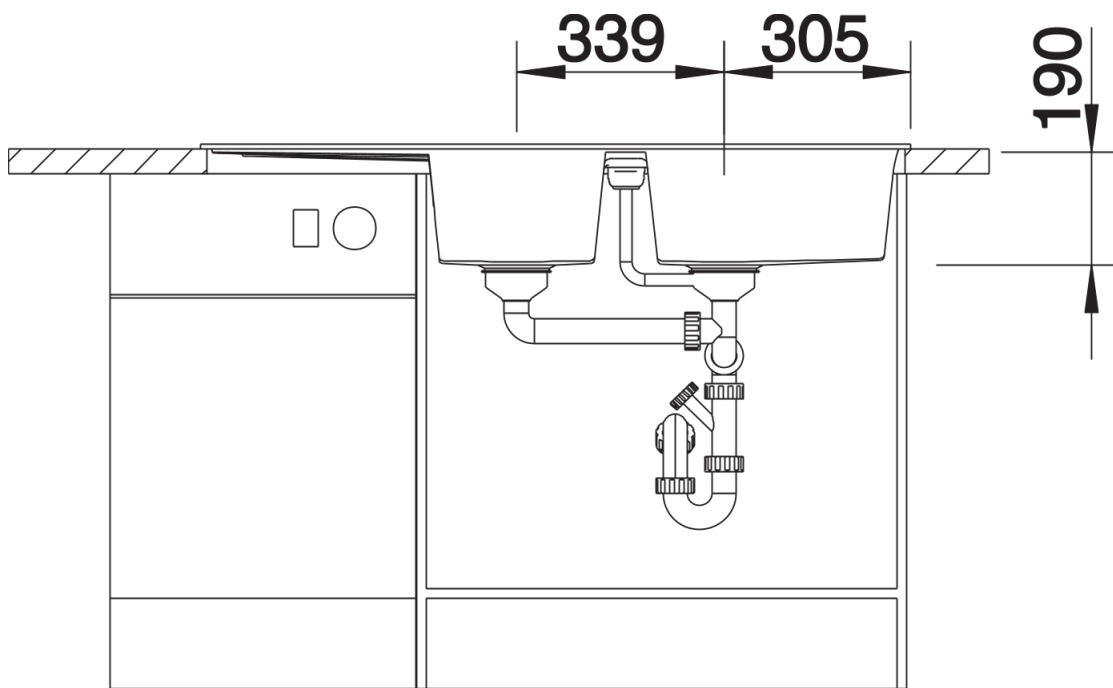

## Planning information

---

- Cut out size: 1140 x 480 x R15, Universal handing

## Scope of supply

---

- Waste fitting with space-saving pipe  
- 2 x 3 1/2" basket strainers

## Details

---

Top view

Cut-out

Front view

Side view