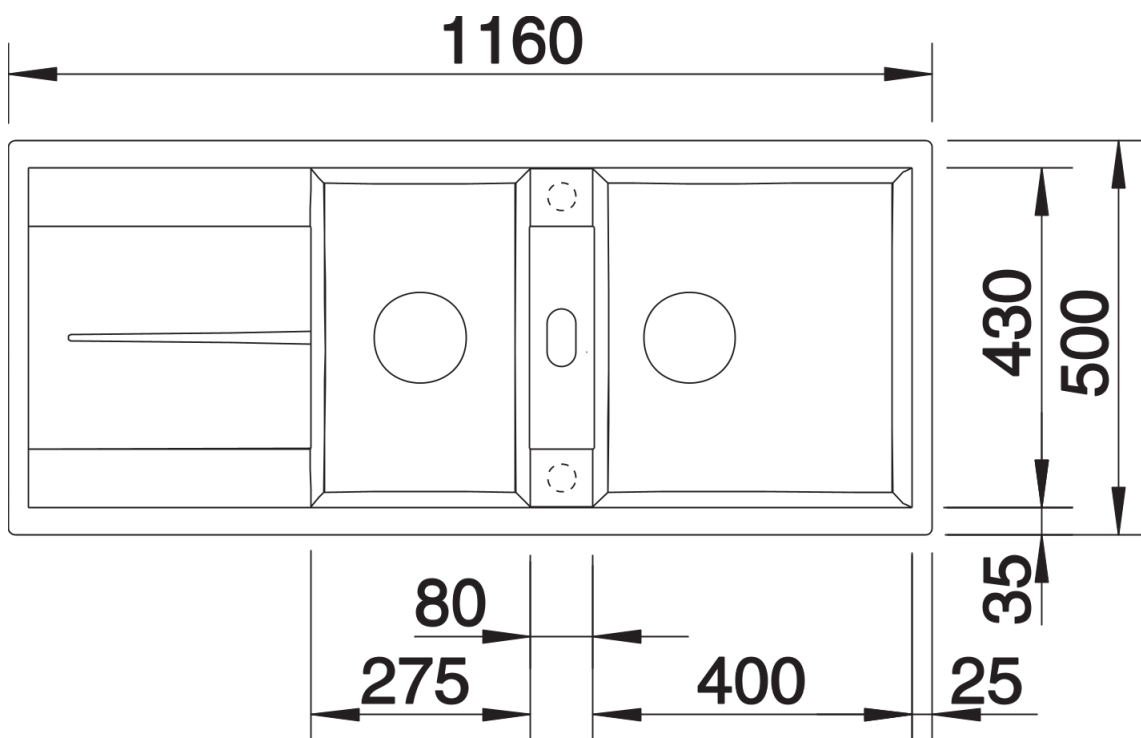

Product information sheet METRA 8 S

Item no. 513071

Benefits

- Modern, simple but striking linea design
- The large capacity of the bowls provides generous room to do the washing up
- Aesthetic low-profile rim design
- Can be installed reversibly

Colours

SILGRANIT anthracite

Available colours:

- black
- anthracite
- rock grey
- volcano grey
- white
- soft white
- tartufo
- coffee

Planning information

- Cut out size: 1140 x 480 x R15, Universal handing

Scope of supply

- Waste fitting with space-saving pipe
- 2 x 3 1/2" basket strainers

Details

Top view

Cut-out

Front view

Side view