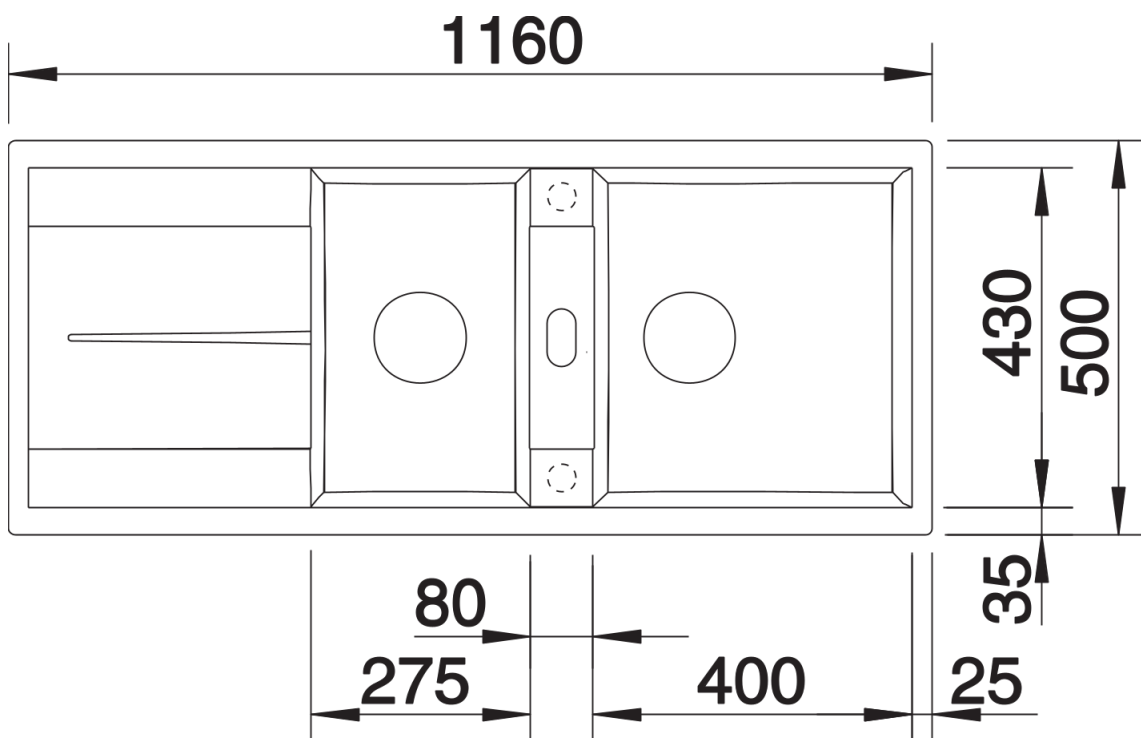

## Planning information

---

- Cut out size: 1140 x 480 x R15, Universal handing

## Scope of supply

---

- Waste fitting with space-saving pipe  
- two 3 1/2" basket strainers

## Details

---

Top view

Cut-out

Front view

Side view