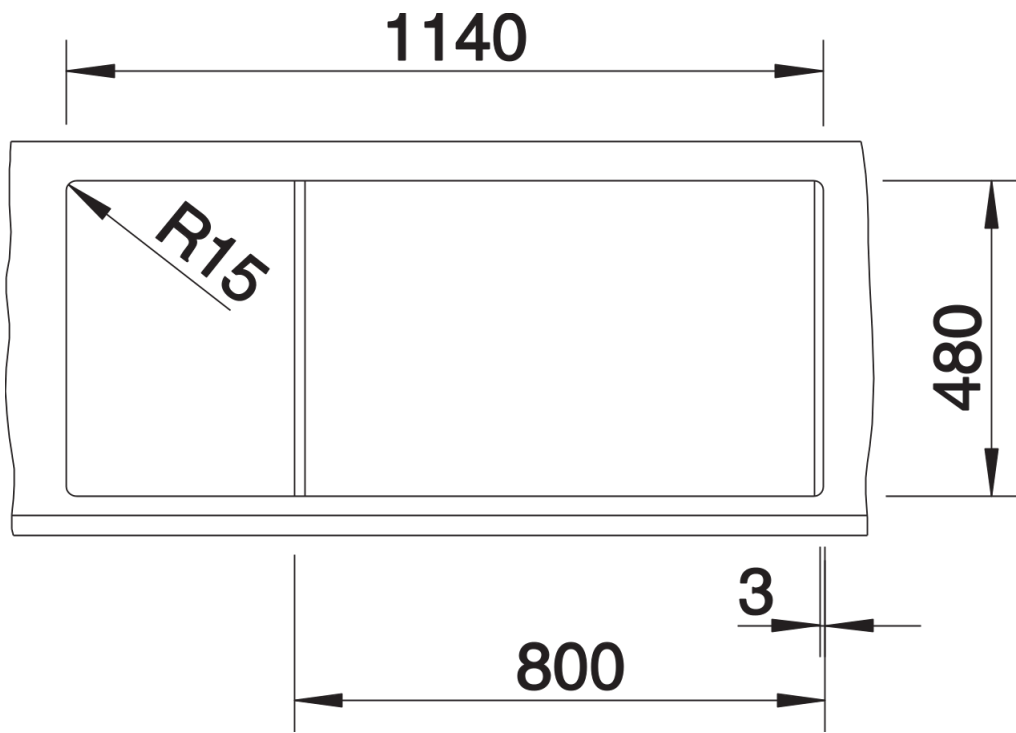

## Planning information

---

- Cut out size: 1140 x 480 x R15, Universal handing

## Scope of supply

---

- Waste fitting with space-saving pipe  
- two 3 1/2" basket strainers

## Details

---

Top view

Cut-out

Front view

Side view