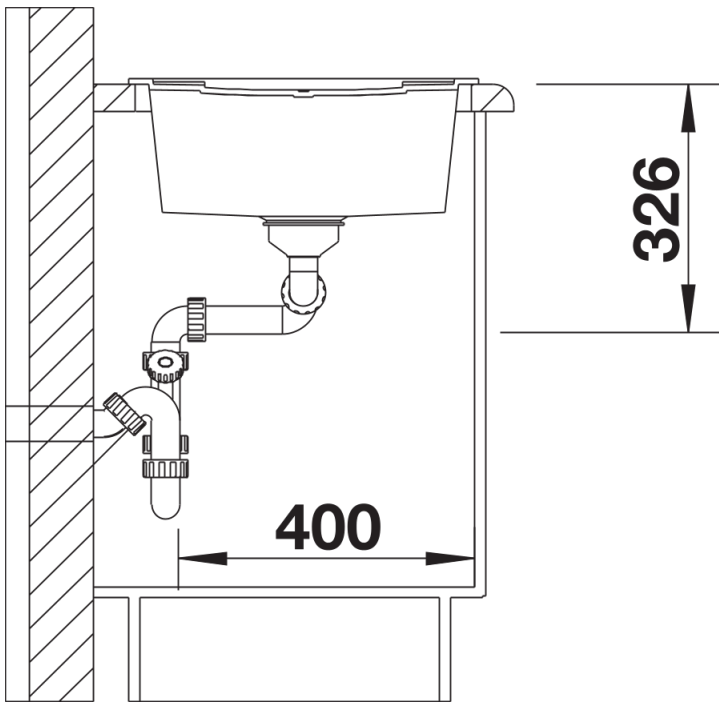

Product information sheet METRA 8 S

Item no. 513071

Benefits

- Modern, simple but striking linea design
- The large capacity of the bowls provides generous room to do the washing up
- Aesthetic low-profile rim design
- Can be installed reversibly

Colours

SILGRANIT anthracite

Available colours:

- black
- anthracite
- rock grey
- volcano grey
- white
- soft white
- tartufo
- coffee

Planning information

- Cut out size: 1140 x 480 x R15, Universal handing

Scope of supply

- Waste fitting with space-saving pipe
- 2 x 3 1/2" basket strainers

Details

Top view

Cut-out

Front view

Side view