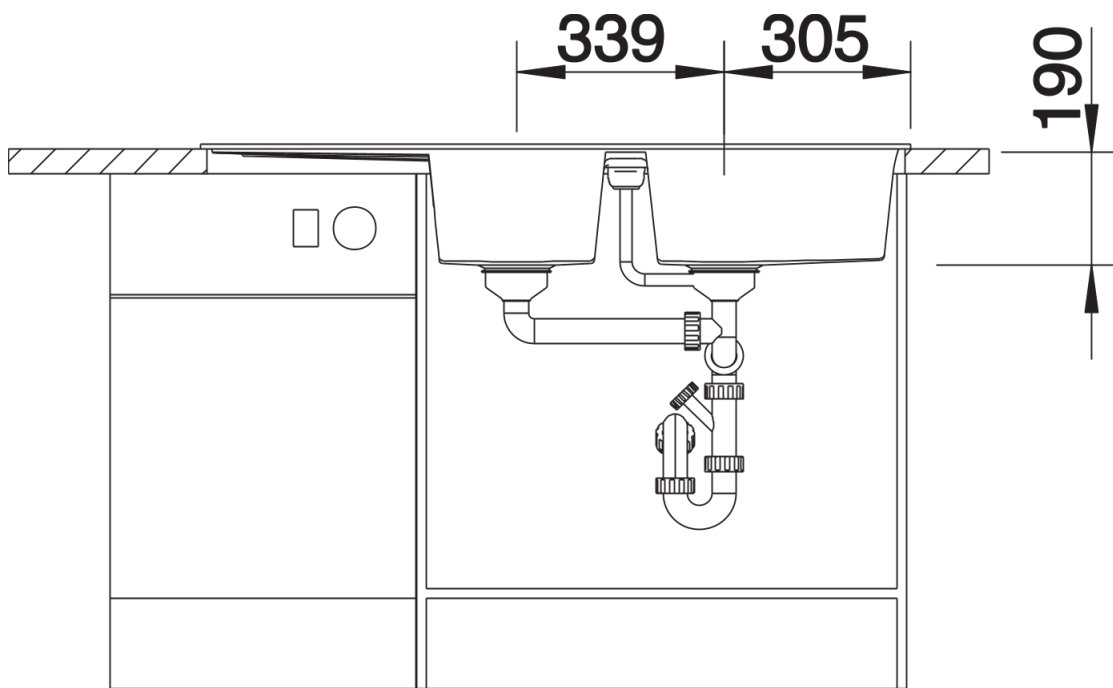

## Planning information

---

- Cut out size: 1140 x 480 x R15, Universal handing

## Scope of supply

---

- Waste fitting with space-saving pipe  
- two 3 1/2" basket strainers

## Details

---

Top view

Cut-out

Front view

Side view