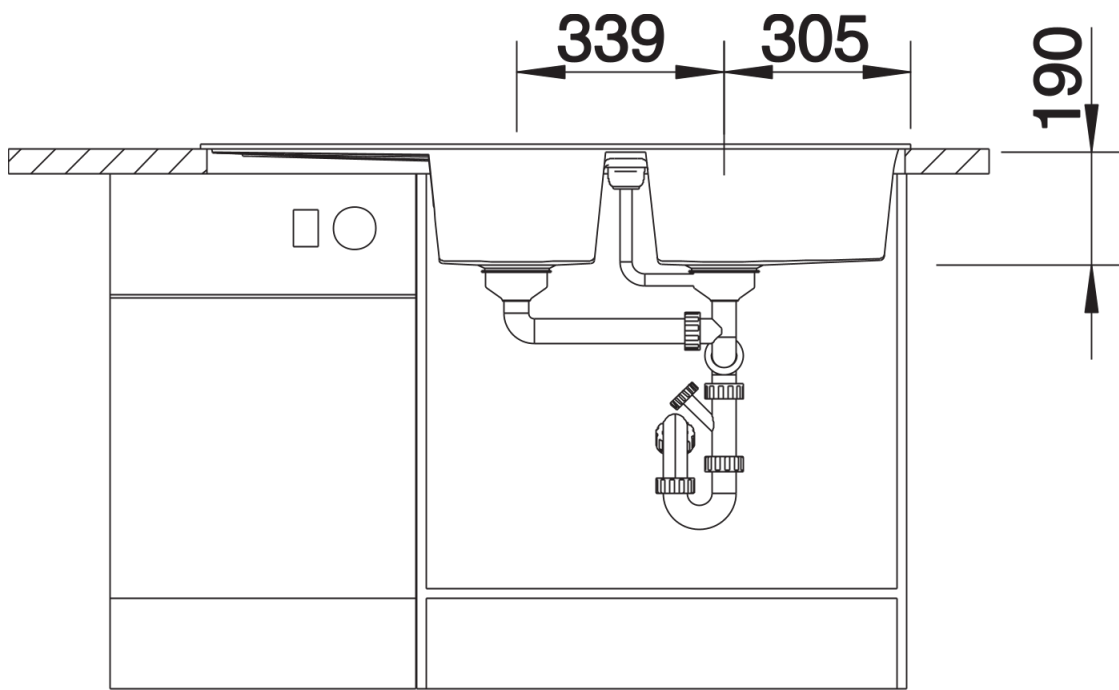

Product information sheet METRA 8 S

Item no. 513071

Benefits

- Modern, simple but striking linea design
- The large capacity of the bowls provides generous room to do the washing up
- Aesthetic low-profile rim design
- Can be installed reversibly

Colours

SILGRANIT anthracite

Available colours:

- black
- anthracite
- rock grey
- volcano grey
- white
- soft white
- tartufo
- coffee

Planning information

- Cut out size: 1140 x 480 x R15, Universal handing

Scope of supply

- Waste fitting with space-saving pipe
- 2 x 3 1/2" basket strainers

Details

Top view

Cut-out

Front view

Side view