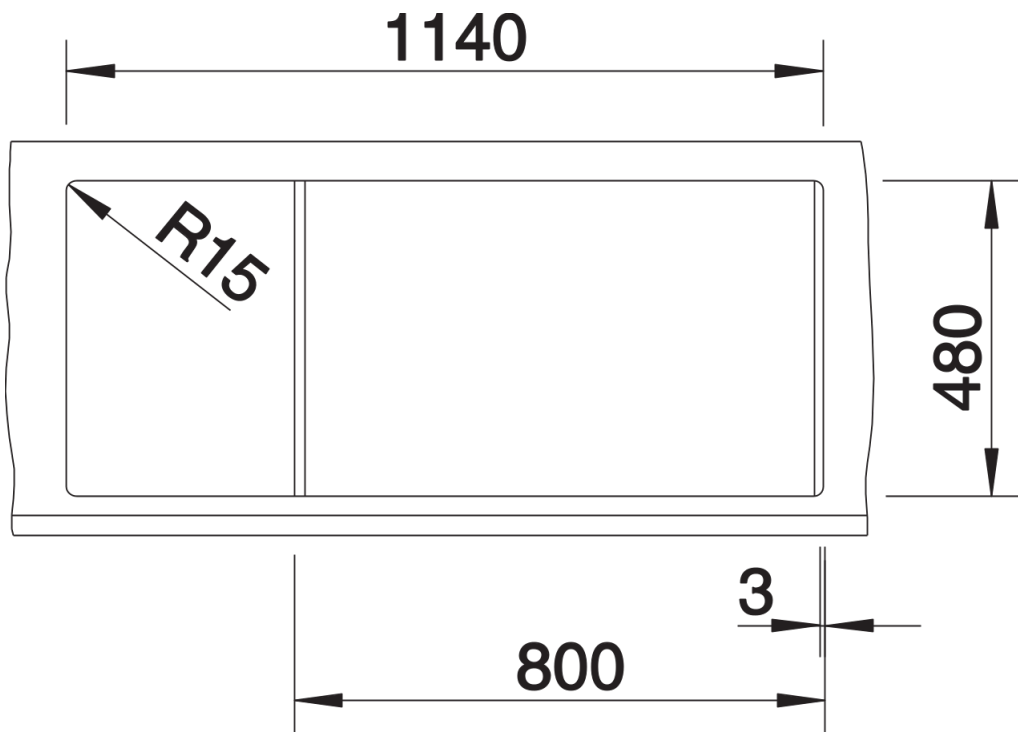

Product information sheet METRA 8 S

Item no. 513071

Benefits

- Modern, simple but striking linea design
- The large capacity of the bowls provides generous room to do the washing up
- Aesthetic low-profile rim design
- Can be installed reversibly

Colours

SILGRANIT anthracite

Available colours:

- black
- anthracite
- rock grey
- volcano grey
- white
- soft white
- tartufo
- coffee

Planning information

- Cut out size: 1140 x 480 x R15, Universal handing

Scope of supply

- Waste fitting with space-saving pipe
- 2 x 3 1/2" basket strainers

Details

Top view

Cut-out

Front view

Side view