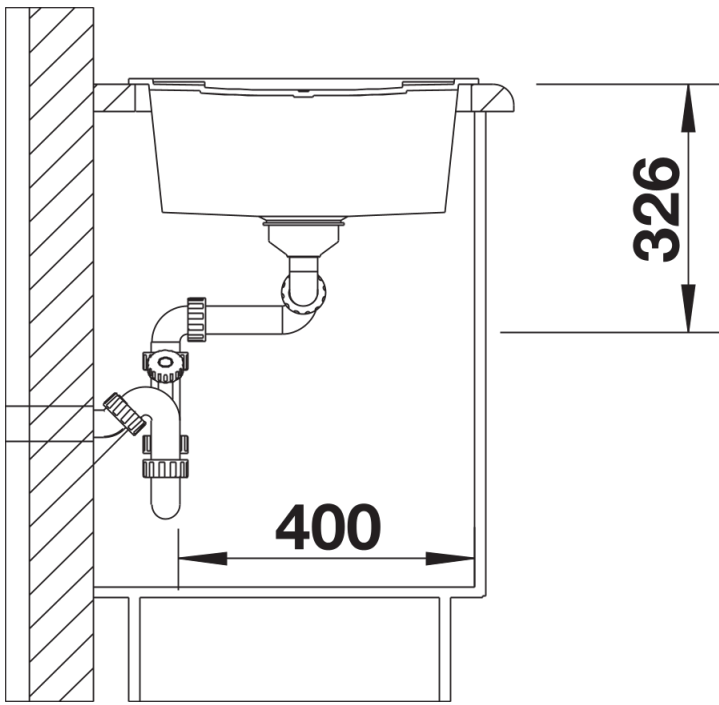

## Planning information

---

- Cut out size: 1140 x 480 x R15, Universal handing

## Scope of supply

---

- Waste fitting with space-saving pipe  
- two 3 1/2" basket strainers

## Details

---

Top view

Cut-out

Front view

Side view